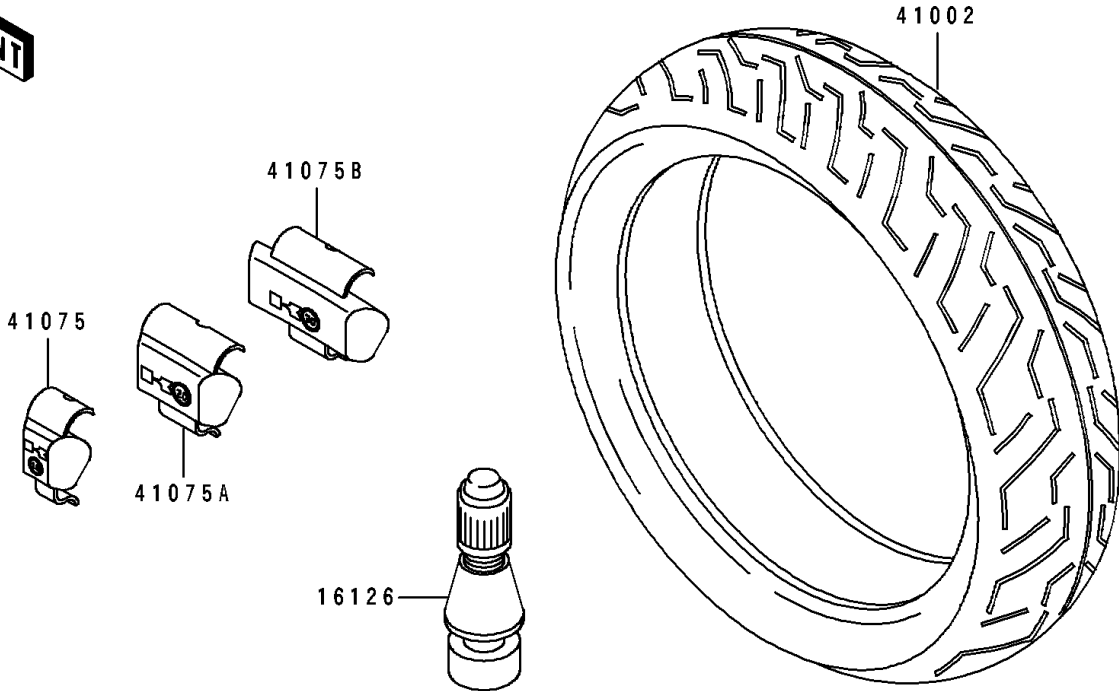

1993 Ninja® ZX™ -7R PARTS DIAGRAM

Tires

F2210

1993 Ninja® ZX™ -7R PARTS LIST

Tires

ITEM NAME	PART NUMBER	QUANTITY
VALVE,TIRE (Ref # 16126)	16126-1140	2
TIRE,FR,120/70ZR17,TX11(MICHEL (Ref # 41002)	41002-1946	1
TIRE,RR,180/55ZR17,TX23B(MICHE (Ref # 41002A)	41002-1947	1
BALANCER-WHEEL,10G,SILVER (Ref # 41075)	41075-1014	AR
BALANCER-WHEEL,20G,SILVER (Ref # 41075A)	41075-1015	AR
BALANCER-WHEEL,30G,SILVER (Ref # 41075B)	41075-1016	AR