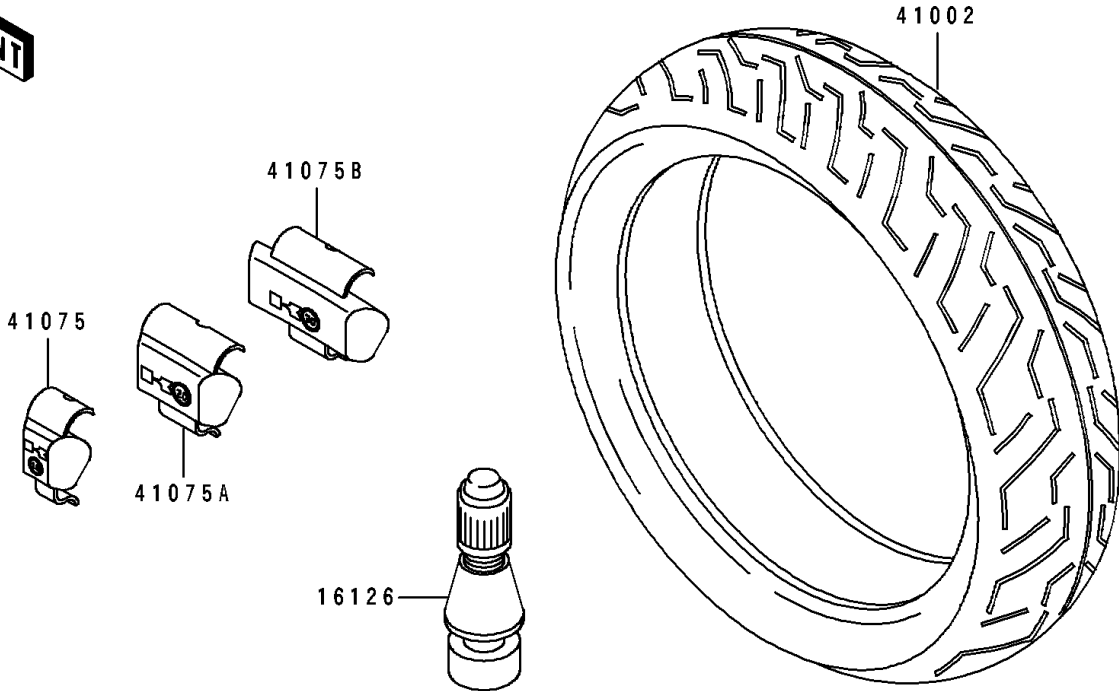

# 1993 Ninja® ZX™ -7R PARTS DIAGRAM

Tires

F2210

## Tires

ITEM NAME	PART NUMBER	QUANTITY
VALVE,TIRE (Ref # 16126)	16126-1140	2
TIRE,FR,120/70ZR17,TX11(MICHEL (Ref # 41002)	41002-1946	1
TIRE,RR,180/55ZR17,TX23B(MICHE (Ref # 41002A)	41002-1947	1
BALANCER-WHEEL,10G,SILVER (Ref # 41075)	41075-1014	AR
BALANCER-WHEEL,20G,SILVER (Ref # 41075A)	41075-1015	AR
BALANCER-WHEEL,30G,SILVER (Ref # 41075B)	41075-1016	AR