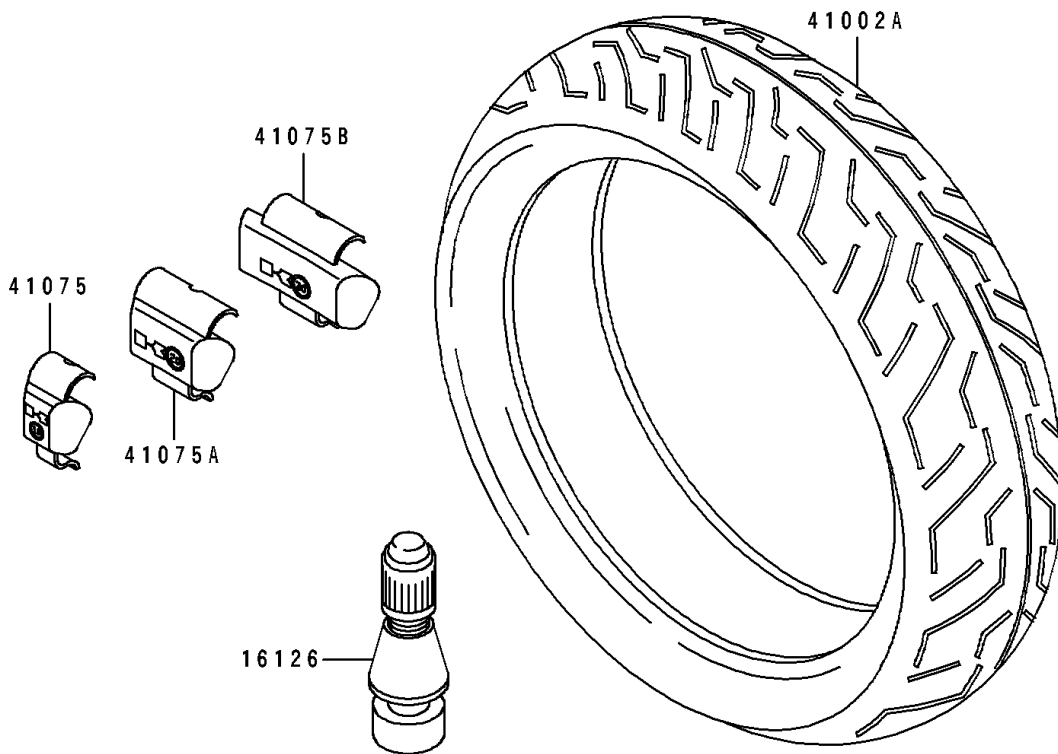

# 1993 Ninja® ZX™ -7R PARTS DIAGRAM

Tires

F2210

# 1993 Ninja® ZX™ -7R PARTS LIST

## Tires

ITEM NAME	PART NUMBER	QUANTITY
VALVE,TIRE (Ref # 16126)	16126-1140	2
TIRE,FR,120/70ZR17,TX11(MICHEL (Ref # 41002)	41002-1946	1
TIRE,RR,180/55ZR17,TX23B(MICHE (Ref # 41002A)	41002-1947	1
BALANCER-WHEEL,10G,SILVER (Ref # 41075)	41075-1014	AR
BALANCER-WHEEL,20G,SILVER (Ref # 41075A)	41075-1015	AR
BALANCER-WHEEL,30G,SILVER (Ref # 41075B)	41075-1016	AR