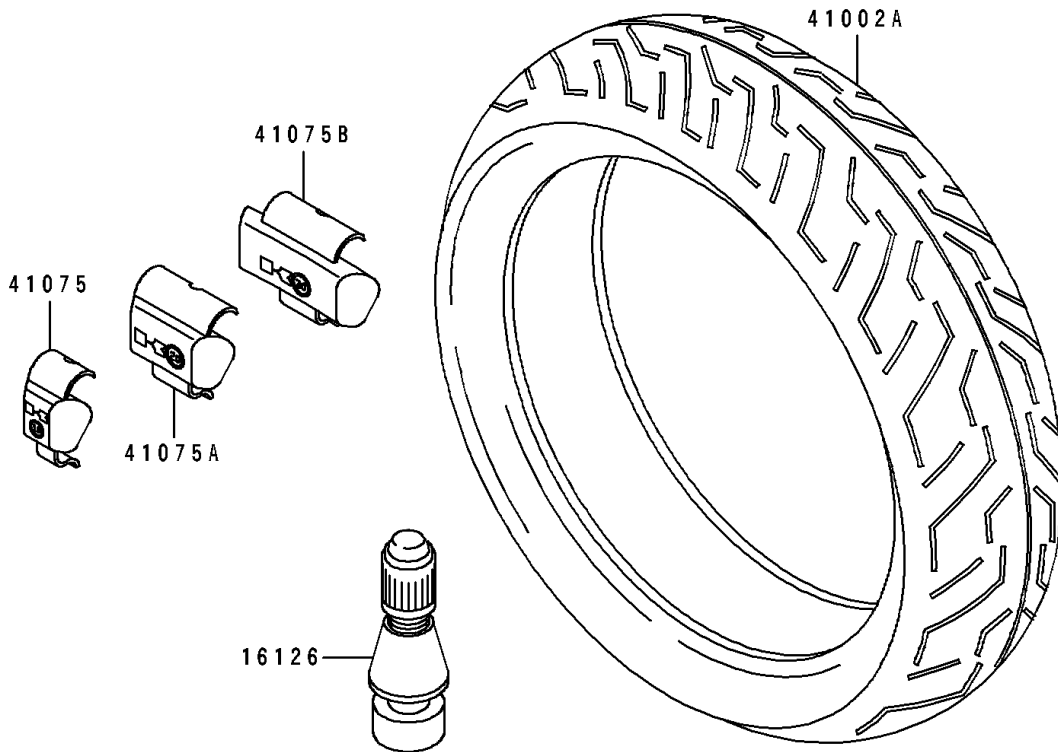

1993 Ninja® ZX™ -7R PARTS DIAGRAM

Tires

F2210

1993 Ninja® ZX™ -7R PARTS LIST

Tires

ITEM NAME	PART NUMBER	QUANTITY
VALVE,TIRE (Ref # 16126)	16126-1140	2
TIRE,FR,120/70ZR17,TX11(MICHEL (Ref # 41002)	41002-1946	1
TIRE,RR,180/55ZR17,TX23B(MICHE (Ref # 41002A)	41002-1947	1
BALANCER-WHEEL,10G,SILVER (Ref # 41075)	41075-1014	AR
BALANCER-WHEEL,20G,SILVER (Ref # 41075A)	41075-1015	AR
BALANCER-WHEEL,30G,SILVER (Ref # 41075B)	41075-1016	AR