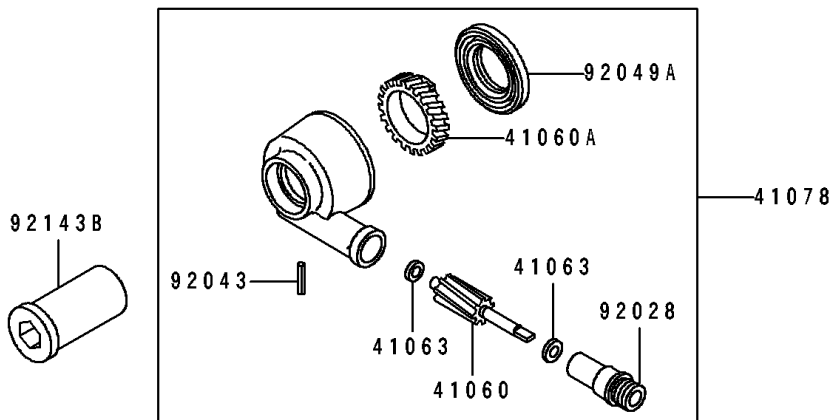

1993 Ninja® ZX™ -7R PARTS DIAGRAM

Front Wheel

F2230

1993 Ninja® ZX™-7R PARTS LIST

Front Wheel

ITEM NAME	PART NUMBER	QUANTITY
GEAR-METER SCREW,9T (Ref # 41060)	41060-1140	1
GEAR-METER SCREW,24T (Ref # 41060A)	41060-1141	1
WASHER,5.1X9X0.4 (Ref # 41063)	41063-001	2
RECEIVER-SPEEDOMETER (Ref # 41064)	41064-1055	1
AXLE,FR (Ref # 41068)	41068-1327	1
WHEEL-ASSY,FR,L.GREEN (Ref # 41073)	41073-1496-CJ	1
CASE-ASSY-METER GEAR (Ref # 41078)	41078-1082	1
BUSHING,METER GEAR CASE (Ref # 92028)	92028-1634	1
RING-SNAP,47MM (Ref # 92033)	92033-1042	2
PIN,SPRING,3X18 (Ref # 92043)	92043-1454	1
SEAL-OIL,BJN 32 47 5 (Ref # 92049)	92049-1377	1
SEAL-OIL,BJN-C2 35 52 5 (Ref # 92049A)	92049-1378	1
COLLAR,FR HUB,L=94 (Ref # 92143)	92143-1476	1
COLLAR,FR AXLE,RH,L=17.5 (Ref # 92143A)	92143-1477	1
COLLAR,FR AXLE,LH,L=44.5 (Ref # 92143B)	92143-1478	1
BEARING-BALL,#6005UU (Ref # 601)	601B6005UU	2