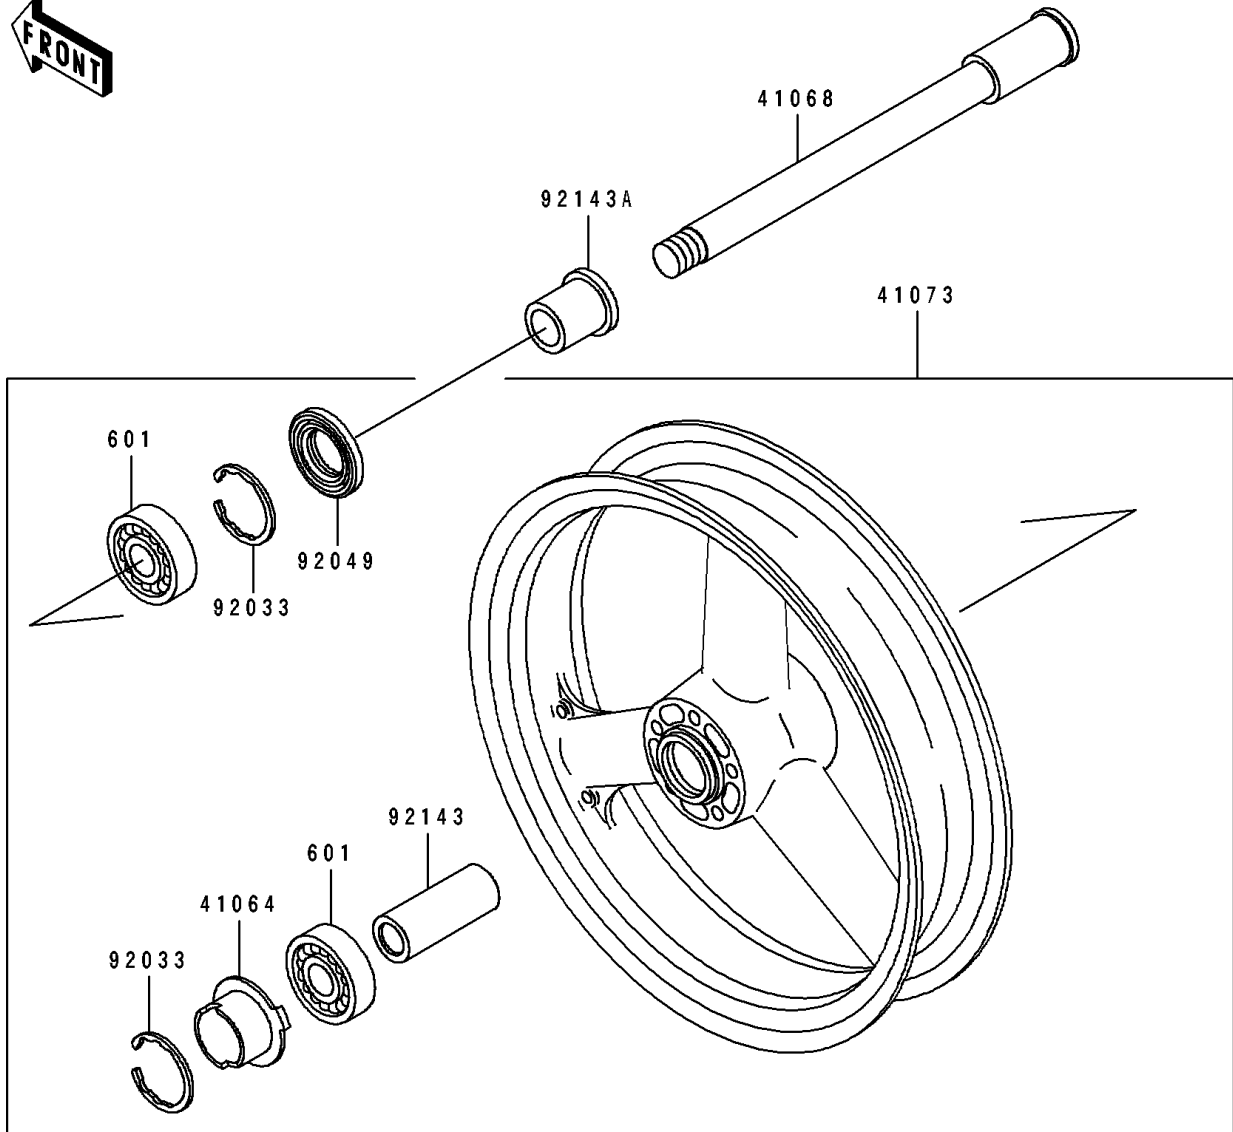

1993 Ninja® ZX™ -7R PARTS DIAGRAM

Front Wheel

F2230

1993 Ninja® ZX™-7R PARTS LIST

Front Wheel

ITEM NAME	PART NUMBER	QUANTITY
GEAR-METER SCREW,9T (Ref # 41060)	41060-1140	1
GEAR-METER SCREW,24T (Ref # 41060A)	41060-1141	1
WASHER,5.1X9X0.4 (Ref # 41063)	41063-001	2
RECEIVER-SPEEDOMETER (Ref # 41064)	41064-1055	1
AXLE,FR (Ref # 41068)	41068-1327	1
WHEEL-ASSY,FR,L.GREEN (Ref # 41073)	41073-1496-CJ	1
CASE-ASSY-METER GEAR (Ref # 41078)	41078-1082	1
BUSHING,METER GEAR CASE (Ref # 92028)	92028-1634	1
RING-SNAP,47MM (Ref # 92033)	92033-1042	2
PIN,SPRING,3X18 (Ref # 92043)	92043-1454	1
SEAL-OIL,BJN 32 47 5 (Ref # 92049)	92049-1377	1
SEAL-OIL,BJN-C2 35 52 5 (Ref # 92049A)	92049-1378	1
COLLAR,FR HUB,L=94 (Ref # 92143)	92143-1476	1
COLLAR,FR AXLE,RH,L=17.5 (Ref # 92143A)	92143-1477	1
COLLAR,FR AXLE,LH,L=44.5 (Ref # 92143B)	92143-1478	1
BEARING-BALL,#6005UU (Ref # 601)	601B6005UU	2