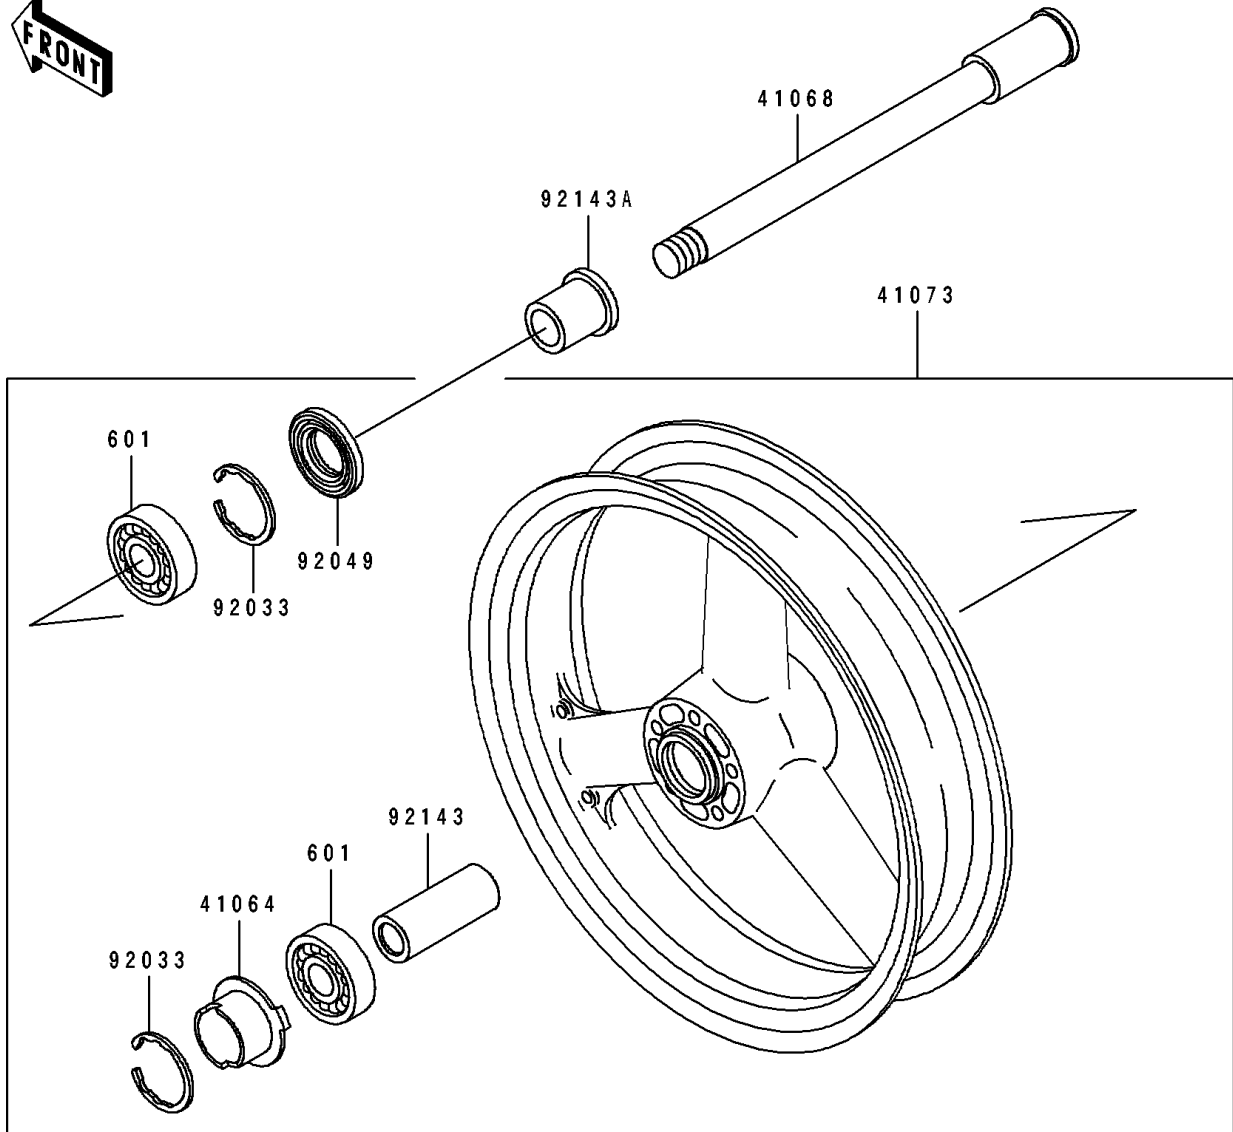

1993 Ninja® ZX™ -7R PARTS DIAGRAM

Front Wheel

F2230

1993 Ninja® ZX™-7R PARTS LIST

Front Wheel

| ITEM NAME | PART NUMBER | QUANTITY |
|---|---------------|----------|
| GEAR-METER SCREW,9T (Ref # 41060) | 41060-1140 | 1 |
| GEAR-METER SCREW,24T (Ref # 41060A) | 41060-1141 | 1 |
| WASHER,5.1X9X0.4 (Ref # 41063) | 41063-001 | 2 |
| RECEIVER-SPEEDOMETER (Ref # 41064) | 41064-1055 | 1 |
| AXLE,FR (Ref # 41068) | 41068-1327 | 1 |
| WHEEL-ASSY,FR,L.GREEN (Ref # 41073) | 41073-1496-CJ | 1 |
| CASE-ASSY-METER GEAR (Ref # 41078) | 41078-1082 | 1 |
| BUSHING,METER GEAR CASE (Ref # 92028) | 92028-1634 | 1 |
| RING-SNAP,47MM (Ref # 92033) | 92033-1042 | 2 |
| PIN,SPRING,3X18 (Ref # 92043) | 92043-1454 | 1 |
| SEAL-OIL,BJN 32 47 5 (Ref # 92049) | 92049-1377 | 1 |
| SEAL-OIL,BJN-C2 35 52 5 (Ref # 92049A) | 92049-1378 | 1 |
| COLLAR,FR HUB,L=94 (Ref # 92143) | 92143-1476 | 1 |
| COLLAR,FR AXLE,RH,L=17.5 (Ref # 92143A) | 92143-1477 | 1 |
| COLLAR,FR AXLE,LH,L=44.5 (Ref # 92143B) | 92143-1478 | 1 |
| BEARING-BALL,#6005UU (Ref # 601) | 601B6005UU | 2 |