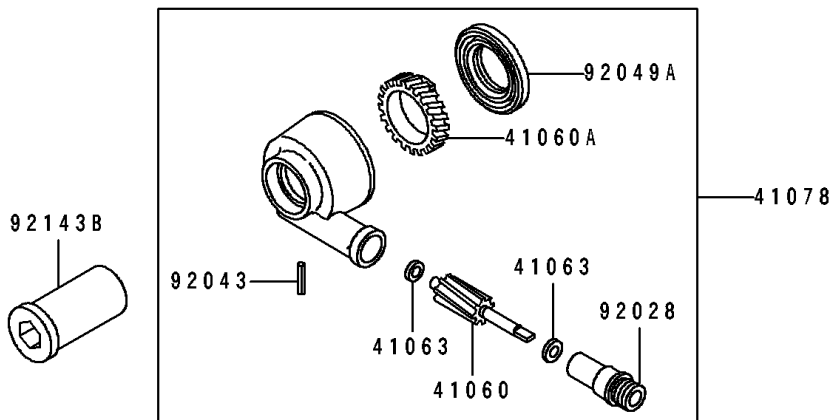

1993 Ninja® ZX™ -7R PARTS DIAGRAM

Front Wheel

F2230

1993 Ninja® ZX™-7R PARTS LIST

Front Wheel

| ITEM NAME | PART NUMBER | QUANTITY |
|---|---------------|----------|
| GEAR-METER SCREW,9T (Ref # 41060) | 41060-1140 | 1 |
| GEAR-METER SCREW,24T (Ref # 41060A) | 41060-1141 | 1 |
| WASHER,5.1X9X0.4 (Ref # 41063) | 41063-001 | 2 |
| RECEIVER-SPEEDOMETER (Ref # 41064) | 41064-1055 | 1 |
| AXLE,FR (Ref # 41068) | 41068-1327 | 1 |
| WHEEL-ASSY,FR,L.GREEN (Ref # 41073) | 41073-1496-CJ | 1 |
| CASE-ASSY-METER GEAR (Ref # 41078) | 41078-1082 | 1 |
| BUSHING,METER GEAR CASE (Ref # 92028) | 92028-1634 | 1 |
| RING-SNAP,47MM (Ref # 92033) | 92033-1042 | 2 |
| PIN,SPRING,3X18 (Ref # 92043) | 92043-1454 | 1 |
| SEAL-OIL,BJN 32 47 5 (Ref # 92049) | 92049-1377 | 1 |
| SEAL-OIL,BJN-C2 35 52 5 (Ref # 92049A) | 92049-1378 | 1 |
| COLLAR,FR HUB,L=94 (Ref # 92143) | 92143-1476 | 1 |
| COLLAR,FR AXLE,RH,L=17.5 (Ref # 92143A) | 92143-1477 | 1 |
| COLLAR,FR AXLE,LH,L=44.5 (Ref # 92143B) | 92143-1478 | 1 |
| BEARING-BALL,#6005UU (Ref # 601) | 601B6005UU | 2 |