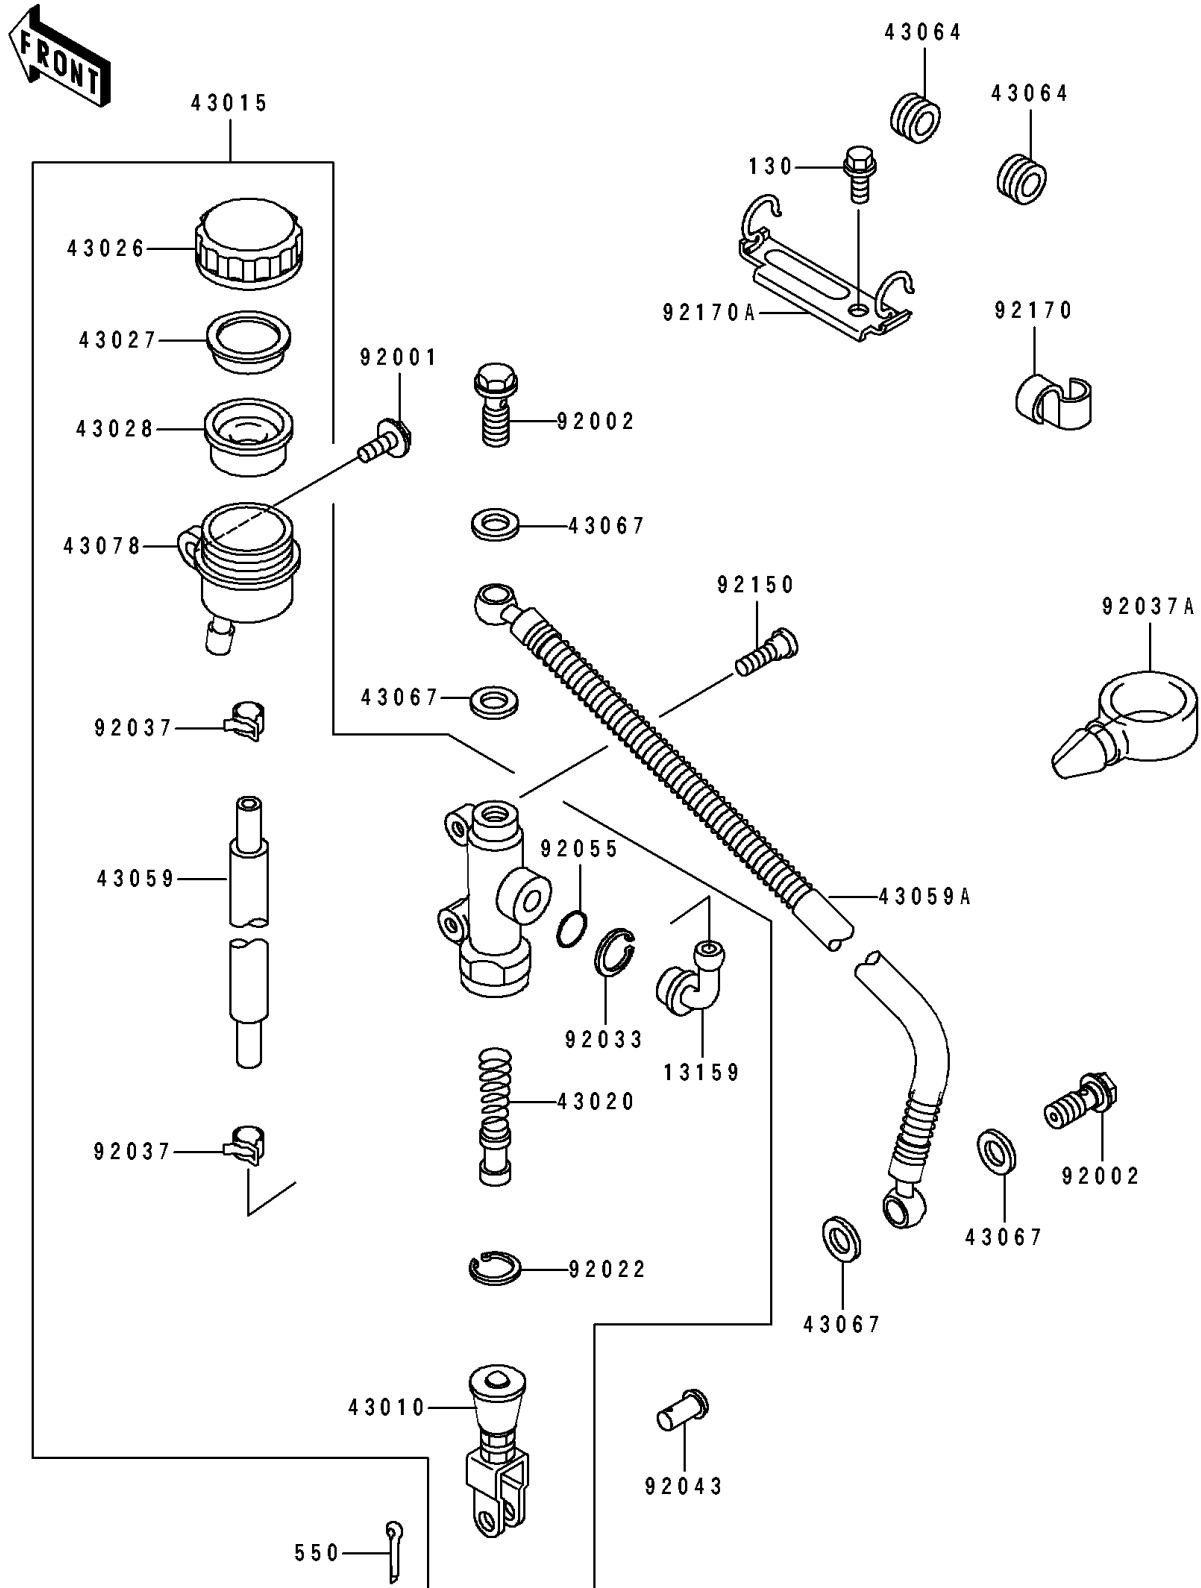

1993 Ninja® ZX™ -7R PARTS DIAGRAM

Rear Master Cylinder

F2293

1993 Ninja® ZX™-7R PARTS LIST

Rear Master Cylinder

ITEM NAME	PART NUMBER	QUANTITY
CONNECTOR,RR MASTER CYLINDER (Ref # 13159)	13159-1052	1
ROD-ASSY-BRAKE (Ref # 43010)	43010-1062	1
CYLINDER-ASSY-MASTER,RR (Ref # 43015)	43015-1456	1
PISTON-COMP-BRAKE (Ref # 43020)	43020-1094	1
CAP-BRAKE (Ref # 43026)	43026-1051	1
PLATE-DIAPHRAGM (Ref # 43027)	43027-1051	1
DIAPHRAGM,MASTER CYLINDER (Ref # 43028)	43028-1057	1
HOSE-BRAKE,RR MASTER CYLINDER (Ref # 43059)	43059-1313	1
HOSE-BRAKE,RR (Ref # 43059A)	43059-1680	1
GROMMET,HOSE CLAMP (Ref # 43064)	43064-006	2
WASHER,10.5X15X1.5 (Ref # 43067)	43067-001	4
RESERVOIR,RR MASTER CYLINDER (Ref # 43078)	43078-1058	1
BOLT,6X20 (Ref # 92001)	92001-1460	1
BOLT,OIL,L=23 (Ref # 92002)	92002-1888	2
WASHER,CIRCRIP (Ref # 92022)	92022-1601	1
RING-SNAP,20.5MM (Ref # 92033)	92033-1186	1
CLAMP,BRAKE HOSE (Ref # 92037)	92037-1547	2
CLAMP,HOSE (Ref # 92037A)	92037-1827	1
PIN,8MM (Ref # 92043)	92043-1303	1
RING-O,MASTER CYLINDER (Ref # 92055)	92055-1251	1
BOLT,8MM (Ref # 92150)	92150-1151	2
CLAMP,HOSE (Ref # 92170)	92170-1097	1
CLAMP,HOSE (Ref # 92170A)	92170-1367	1
BOLT-FLANGED,6X10 (Ref # 130)	130H0610	1
PIN-COTTER,2.0X15 (Ref # 550)	550D2015	1