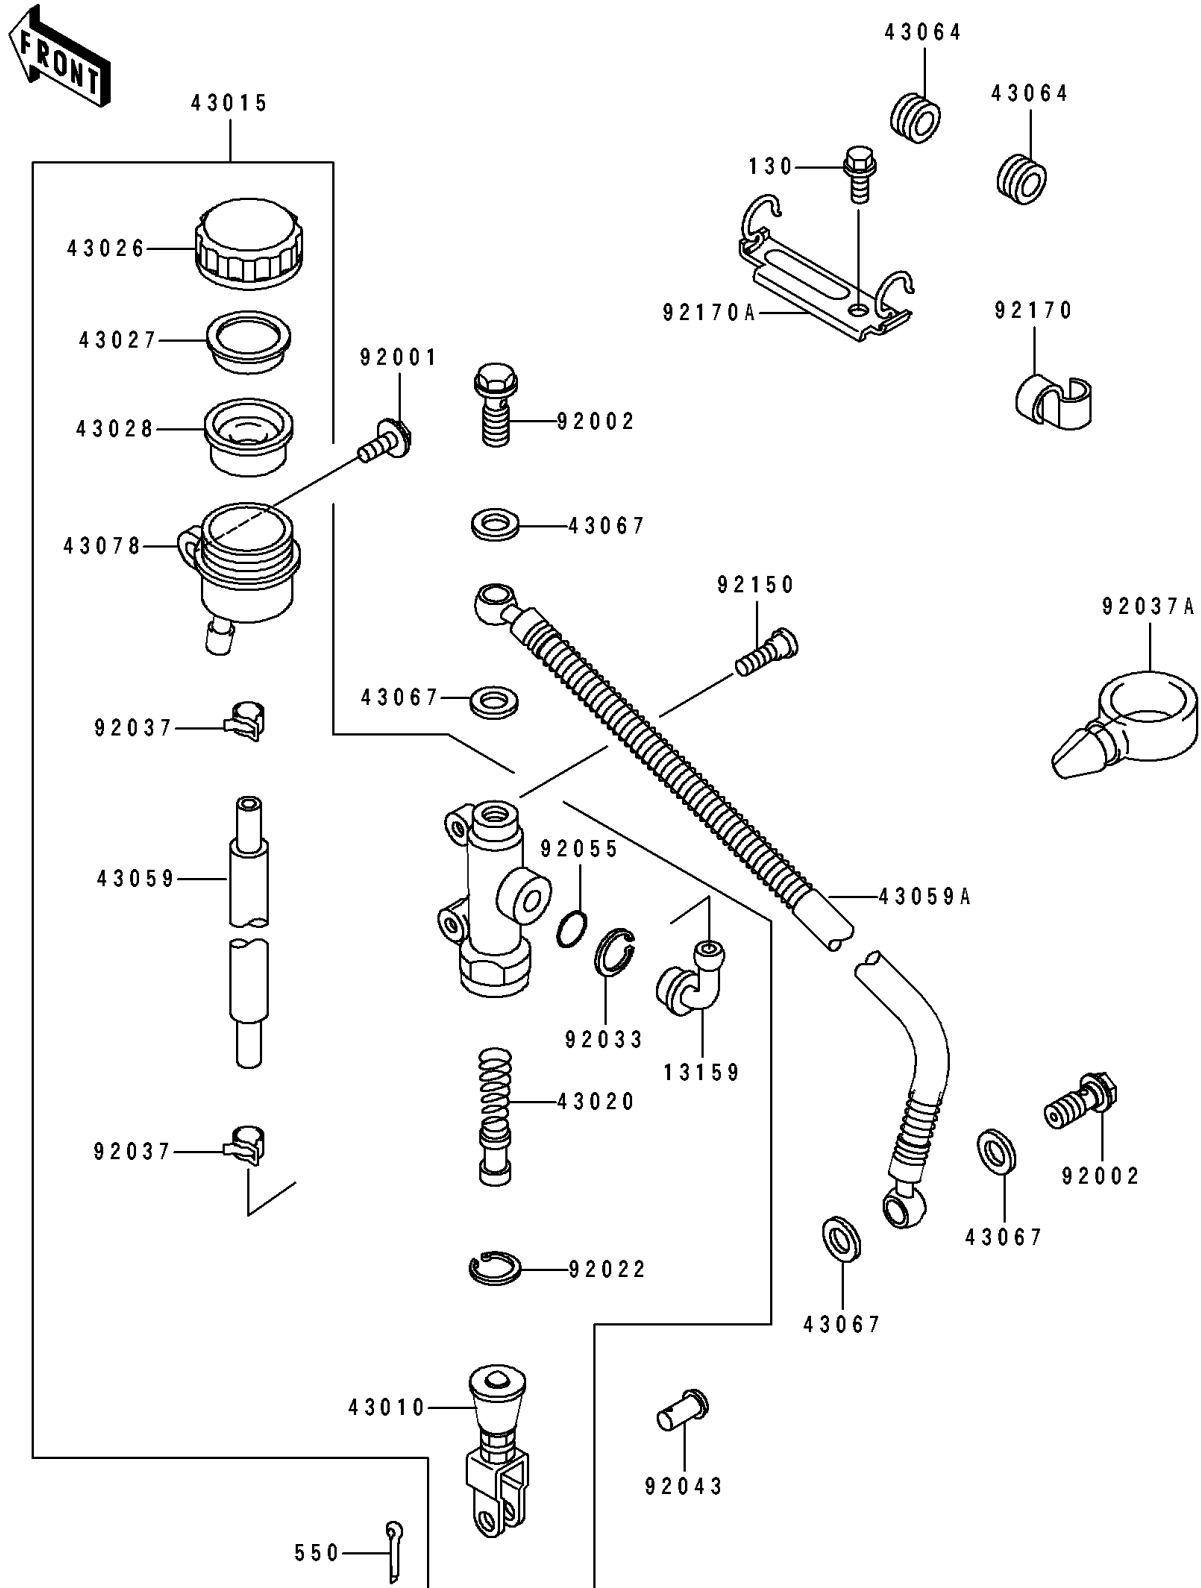

# 1993 Ninja® ZX™ -7R PARTS DIAGRAM

Rear Master Cylinder

F2293

# 1993 Ninja® ZX™-7R PARTS LIST

## Rear Master Cylinder

ITEM NAME	PART NUMBER	QUANTITY
CONNECTOR,RR MASTER CYLINDER (Ref # 13159)	13159-1052	1
ROD-ASSY-BRAKE (Ref # 43010)	43010-1062	1
CYLINDER-ASSY-MASTER,RR (Ref # 43015)	43015-1456	1
PISTON-COMP-BRAKE (Ref # 43020)	43020-1094	1
CAP-BRAKE (Ref # 43026)	43026-1051	1
PLATE-DIAPHRAGM (Ref # 43027)	43027-1051	1
DIAPHRAGM,MASTER CYLINDER (Ref # 43028)	43028-1057	1
HOSE-BRAKE,RR MASTER CYLINDER (Ref # 43059)	43059-1313	1
HOSE-BRAKE,RR (Ref # 43059A)	43059-1680	1
GROMMET,HOSE CLAMP (Ref # 43064)	43064-006	2
WASHER,10.5X15X1.5 (Ref # 43067)	43067-001	4
RESERVOIR,RR MASTER CYLINDER (Ref # 43078)	43078-1058	1
BOLT,6X20 (Ref # 92001)	92001-1460	1
BOLT,OIL,L=23 (Ref # 92002)	92002-1888	2
WASHER,CIRCRIP (Ref # 92022)	92022-1601	1
RING-SNAP,20.5MM (Ref # 92033)	92033-1186	1
CLAMP,BRAKE HOSE (Ref # 92037)	92037-1547	2
CLAMP,HOSE (Ref # 92037A)	92037-1827	1
PIN,8MM (Ref # 92043)	92043-1303	1
RING-O,MASTER CYLINDER (Ref # 92055)	92055-1251	1
BOLT,8MM (Ref # 92150)	92150-1151	2
CLAMP,HOSE (Ref # 92170)	92170-1097	1
CLAMP,HOSE (Ref # 92170A)	92170-1367	1
BOLT-FLANGED,6X10 (Ref # 130)	130H0610	1
PIN-COTTER,2.0X15 (Ref # 550)	550D2015	1