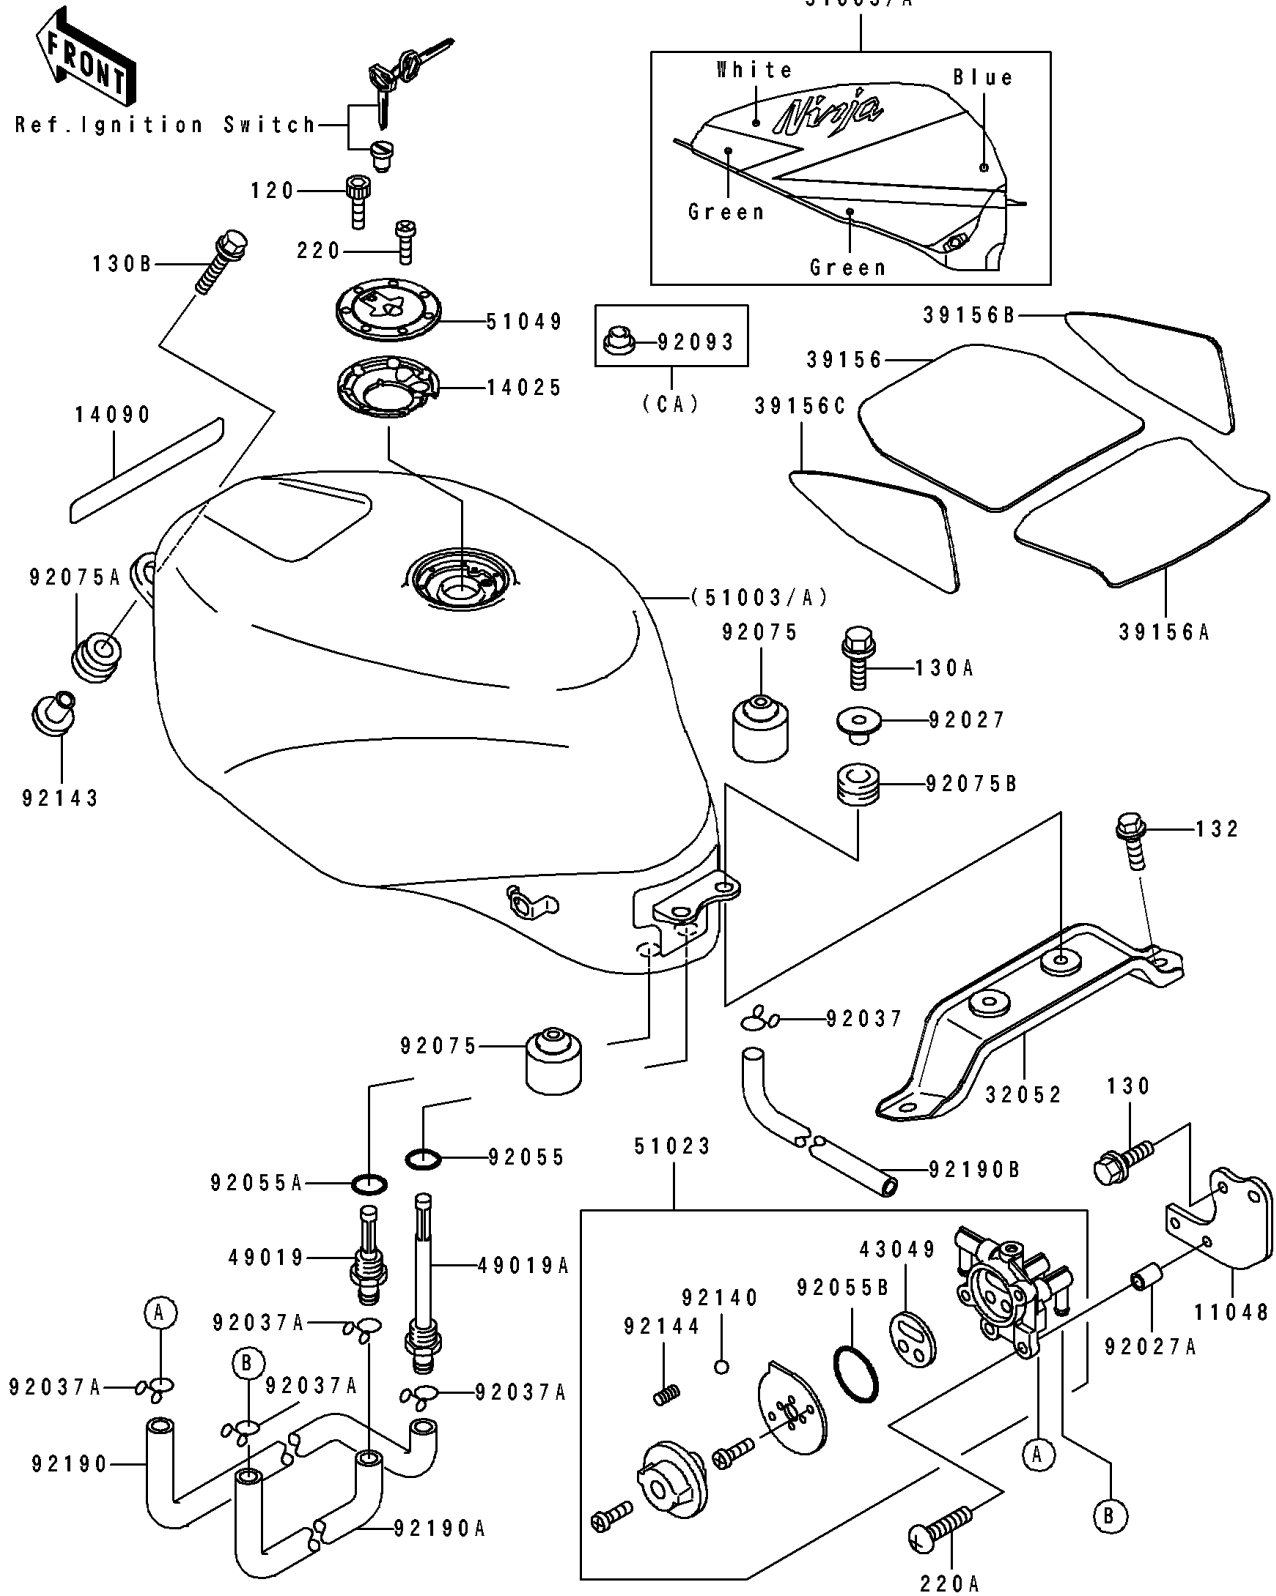

1993 Ninja® ZX™ -7R PARTS DIAGRAM

Fuel Tank(ZX750-M1)

F2410

1993 Ninja® ZX™-7R PARTS LIST

Fuel Tank(ZX750-M1)

ITEM NAME	PART NUMBER	QUANTITY
BRACKET,FUEL TAP (Ref # 11048)	11048-1150	1
COVER,TANK CAP (Ref # 14025)	14025-1913	1
COVER,FUEL TANK (Ref # 14090)	14090-1338	1
BRACKET-TANK,RR (Ref # 32052)	32052-1367	1
PAD,FUEL TANK,FR (Ref # 39156)	39156-1312	1
PAD,FUEL TANK,RR (Ref # 39156A)	39156-1313	1
PAD,FUEL TANK,SIDE,RH (Ref # 39156B)	39156-1314	1
PAD,FUEL TANK,SIDE,LH (Ref # 39156C)	39156-1315	1
PACKING,TAP VALVE (Ref # 43049)	43049-1066	1
FILTER-FUEL (Ref # 49019)	49019-1070	1
FILTER-FUEL,"ON" (Ref # 49019A)	49019-1074	1
TANK-COMP-FUEL,GREEN/WHITE/BLU (Ref # 51003)	51003-5493-KE	1
TANK-COMP-FUEL,GREEN/WHITE/BLU (Ref # 51003A)	51003-5494-KE	1
TAP-ASSY,FUEL (Ref # 51023)	51023-1203	1
CAP-TANK,FUEL (Ref # 51049)	51049-1091	1
COLLAR,L=13.1,BLACK (Ref # 92027)	92027-1450	2
COLLAR,6.8X10X14 (Ref # 92027A)	92027-1966	2
CLAMP,TUBE (Ref # 92037)	92037-147	1
CLAMP,TUBE (Ref # 92037A)	92037-1972	4
RING-O,ID=9.5 (Ref # 92055)	92055-1386	1
RING-O,11.5X1.5 (Ref # 92055A)	92055-1387	1
RING-O,TAP LEVER (Ref # 92055B)	92055-1419	1
DAMPER,STAND,CNT (Ref # 92075)	92075-1002	2
DAMPER (Ref # 92075A)	92075-112	2
DAMPER (Ref # 92075B)	92075-209	2
SEAL,FUEL TANK CAP (Ref # 92093)	92093-1030	1
BALL,STAINLESS,5/32" (Ref # 92140)	92140-1051	1
COLLAR (Ref # 92143)	92143-1515	2
SPRING,FUEL TAP KNOB (Ref # 92144)	92144-1212	1

1993 Ninja® ZX™-7R PARTS LIST

Fuel Tank(ZX750-M1)

ITEM NAME	PART NUMBER	QUANTITY
TUBE,FUEL,"ON" (Ref # 92190)	92190-1349	1
TUBE,FUEL,"RES" (Ref # 92190A)	92190-1350	1
TUBE,DRAIN (Ref # 92190B)	92190-1453	1
BOLT-SOCKET (Ref # 120)	120S0512	7
BOLT-FLANGED (Ref # 130)	130J0610	2
BOLT-FLANGED,6X30,BLACK (Ref # 130A)	130J0630	2
BOLT-FLANGED,6X45,BLACK (Ref # 130B)	130J0645	2
BOLT-FLANGED-SMALL (Ref # 132)	132J0820	2
SCREW-PAN-CROS (Ref # 220)	220C0508	1
SCREW-PAN-CROS,6X25,BLACK (Ref # 220A)	220C0625	2