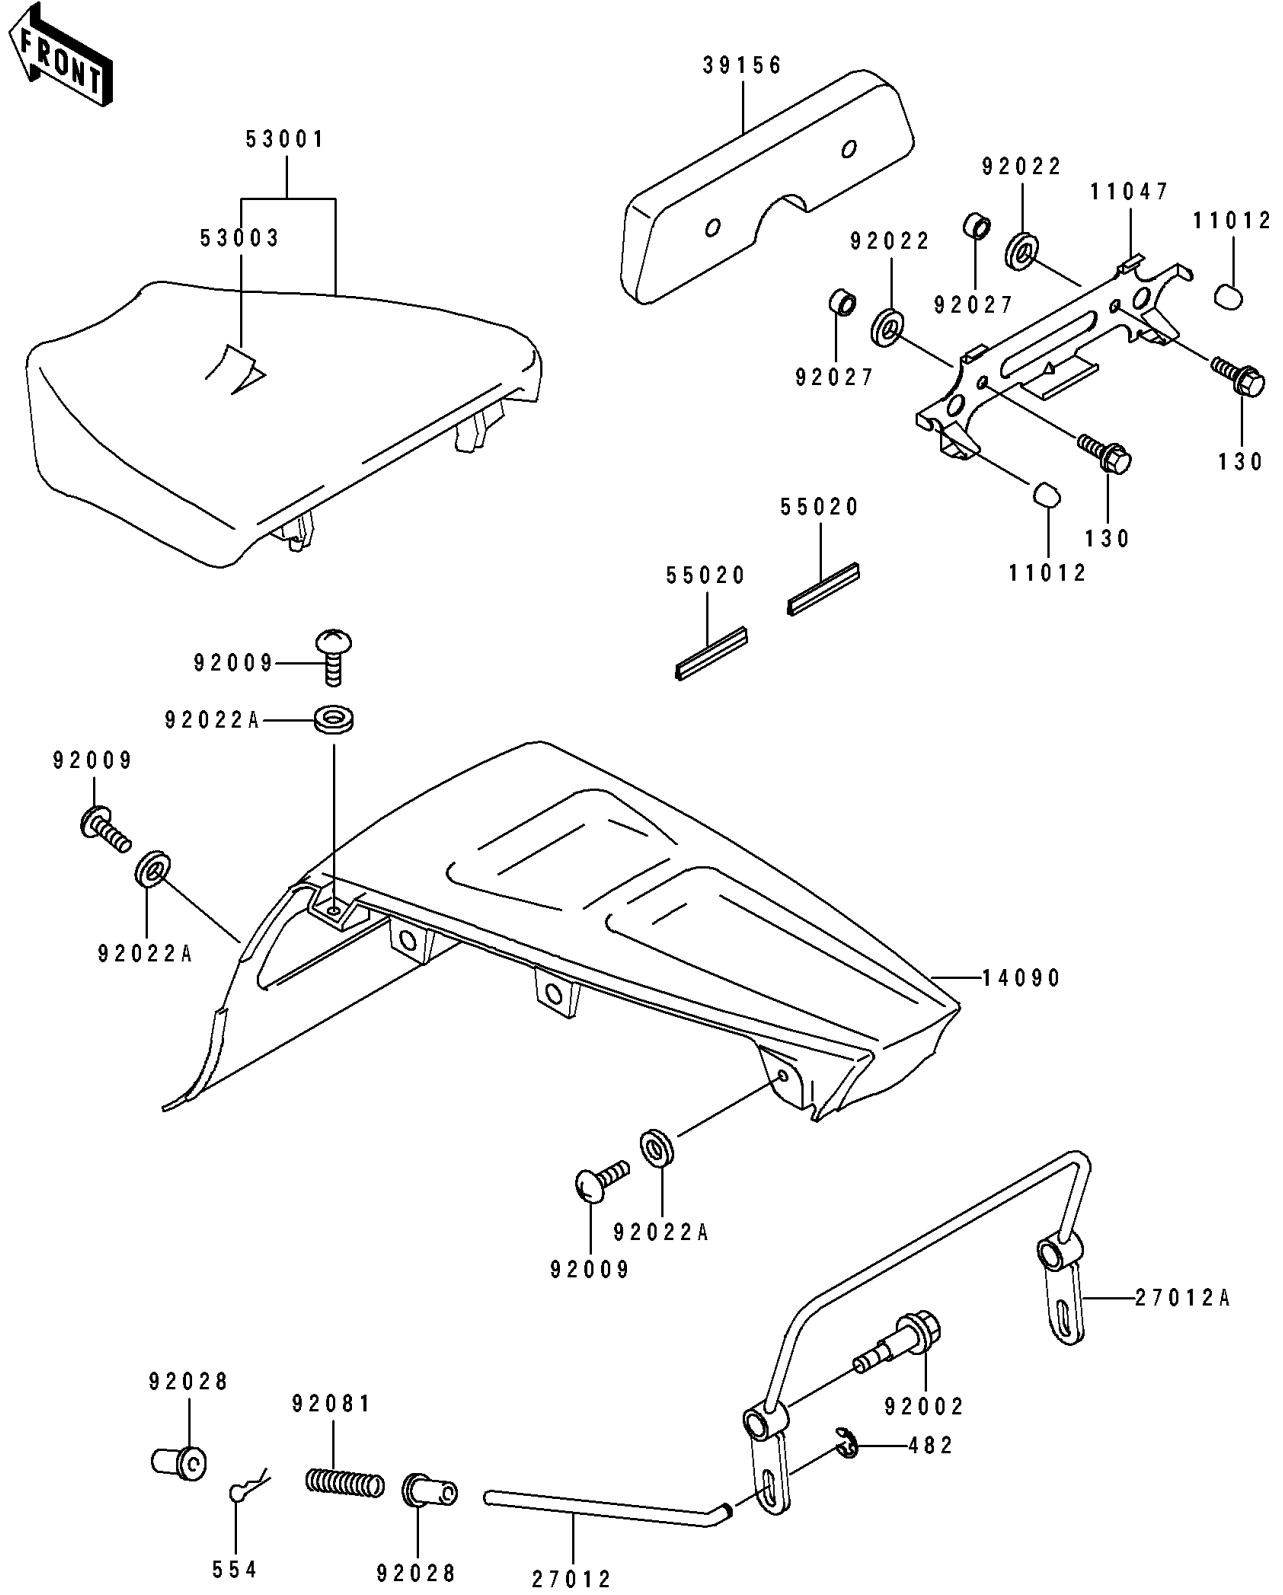

# 1993 Ninja® ZX™-7R PARTS DIAGRAM

Seat

F2510

# 1993 Ninja® ZX™ -7R PARTS LIST

## Seat

ITEM NAME	PART NUMBER	QUANTITY
CAP,CABLE CLAMP (Ref # 11012)	11012-1438	2
BRACKET,SEAT PAD (Ref # 11047)	11047-1353	1
COVER,TAIL,BLUE 36 (Ref # 14090)	14090-1259-KD	1
HOOK,SEAT,FR (Ref # 27012)	27012-1436	2
HOOK,SEAT,RR (Ref # 27012A)	27012-1467	1
PAD,SEAT COVER,BLACK (Ref # 39156)	39156-1228-MA	1
SEAT-ASSY,FR,BLACK (Ref # 53001)	53001-1686-MA	1
LEATHER,FRONT SEAT,BLACK (Ref # 53003)	53003-1269-MA	1
GUARD,SEAT COVER (Ref # 55020)	55020-1413	2
BOLT,HEAD COVER (Ref # 92002)	92002-1595	2
SCREW,5X16 (Ref # 92009)	92009-1654	6
WASHER,6.5X20X1.6 (Ref # 92022)	92022-125	2
WASHER,NYLON,5.3X11.5X1.5 (Ref # 92022A)	92022-1521	6
COLLAR,6.8X10X6 (Ref # 92027)	92027-103	2
BUSHING (Ref # 92028)	92028-1637	4
SPRING (Ref # 92081)	92081-1486	2
BOLT-FLANGED,6X16 (Ref # 130)	130H0616	2
CIRCLIP-TYPE-E,5MM (Ref # 482)	482L5000	2
PIN-SNAP (Ref # 554)	554A0600	2