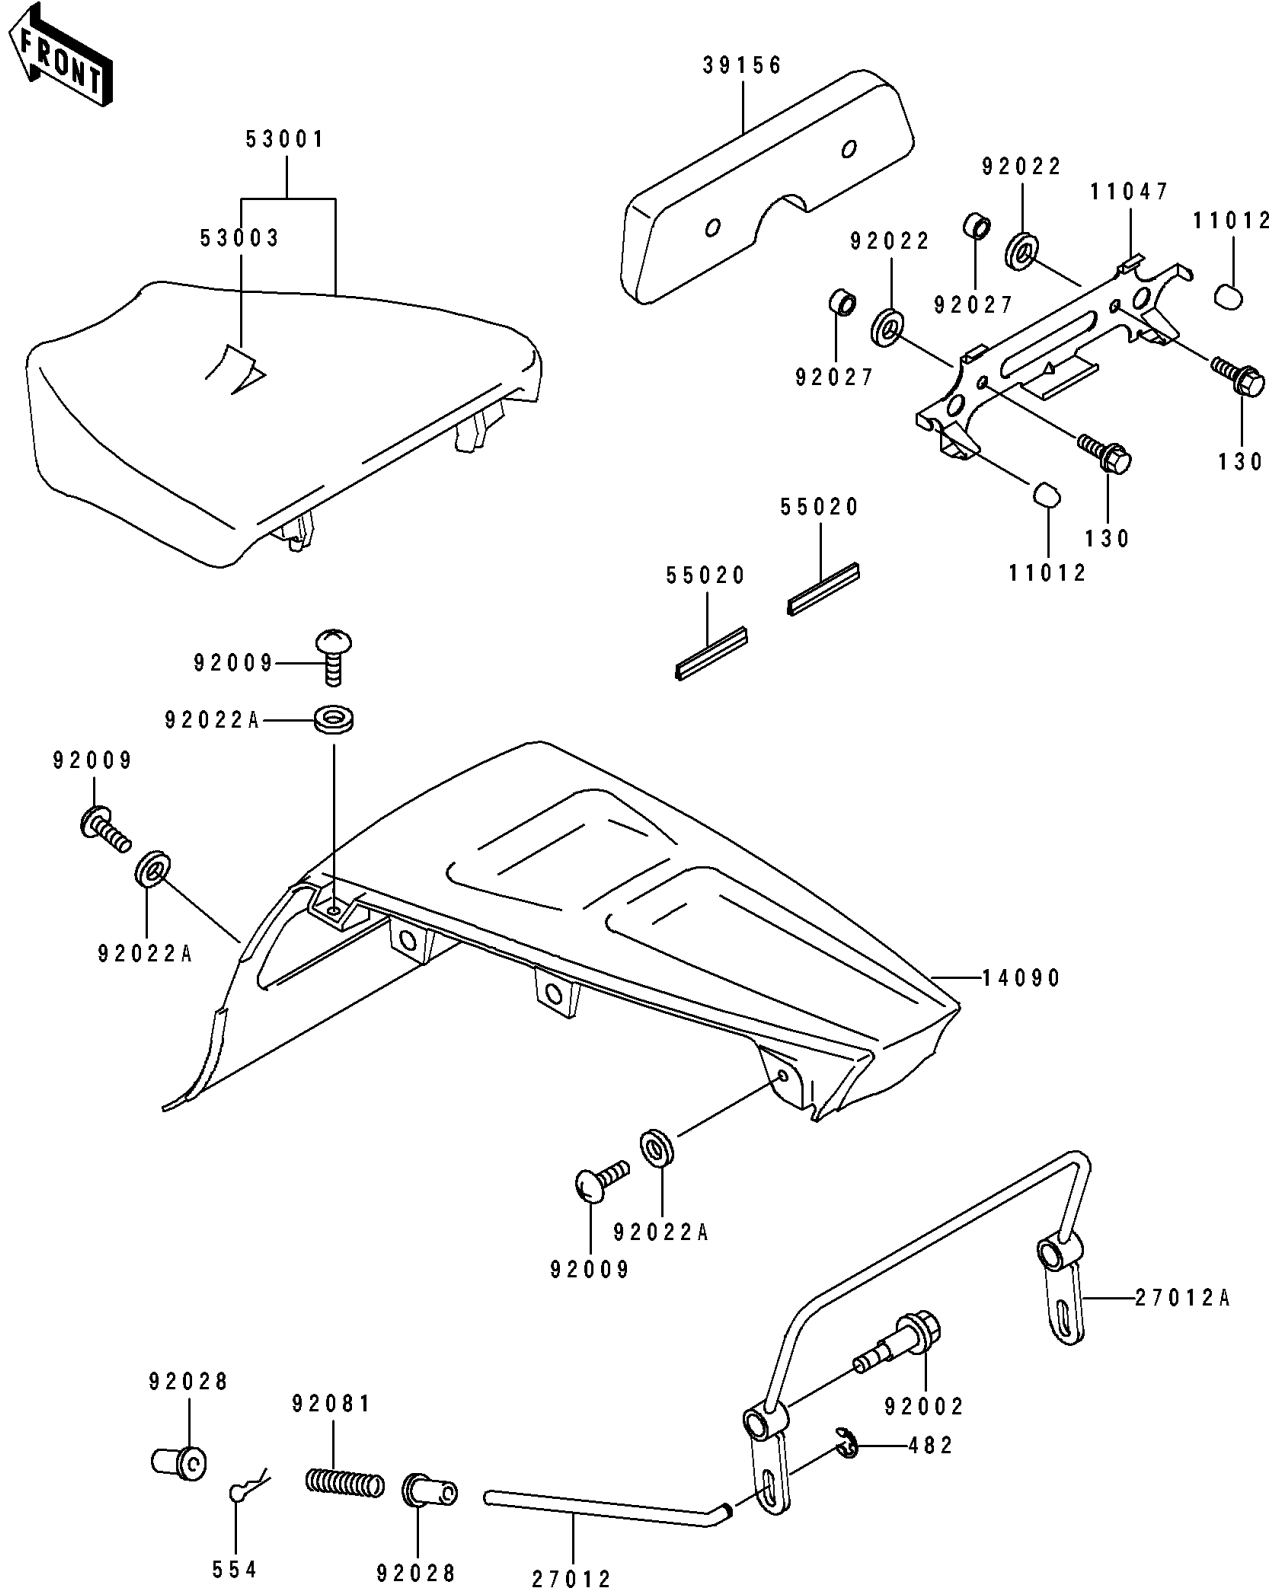

1993 Ninja® ZX™-7R PARTS DIAGRAM

Seat

F2510

1993 Ninja® ZX™-7R PARTS LIST

Seat

ITEM NAME	PART NUMBER	QUANTITY
CAP,CABLE CLAMP (Ref # 11012)	11012-1438	2
BRACKET,SEAT PAD (Ref # 11047)	11047-1353	1
COVER,TAIL,BLUE 36 (Ref # 14090)	14090-1259-KD	1
HOOK,SEAT,FR (Ref # 27012)	27012-1436	2
HOOK,SEAT,RR (Ref # 27012A)	27012-1467	1
PAD,SEAT COVER,BLACK (Ref # 39156)	39156-1228-MA	1
SEAT-ASSY,FR,BLACK (Ref # 53001)	53001-1686-MA	1
LEATHER,FRONT SEAT,BLACK (Ref # 53003)	53003-1269-MA	1
GUARD,SEAT COVER (Ref # 55020)	55020-1413	2
BOLT,HEAD COVER (Ref # 92002)	92002-1595	2
SCREW,5X16 (Ref # 92009)	92009-1654	6
WASHER,6.5X20X1.6 (Ref # 92022)	92022-125	2
WASHER,NYLON,5.3X11.5X1.5 (Ref # 92022A)	92022-1521	6
COLLAR,6.8X10X6 (Ref # 92027)	92027-103	2
BUSHING (Ref # 92028)	92028-1637	4
SPRING (Ref # 92081)	92081-1486	2
BOLT-FLANGED,6X16 (Ref # 130)	130H0616	2
CIRCLIP-TYPE-E,5MM (Ref # 482)	482L5000	2
PIN-SNAP (Ref # 554)	554A0600	2