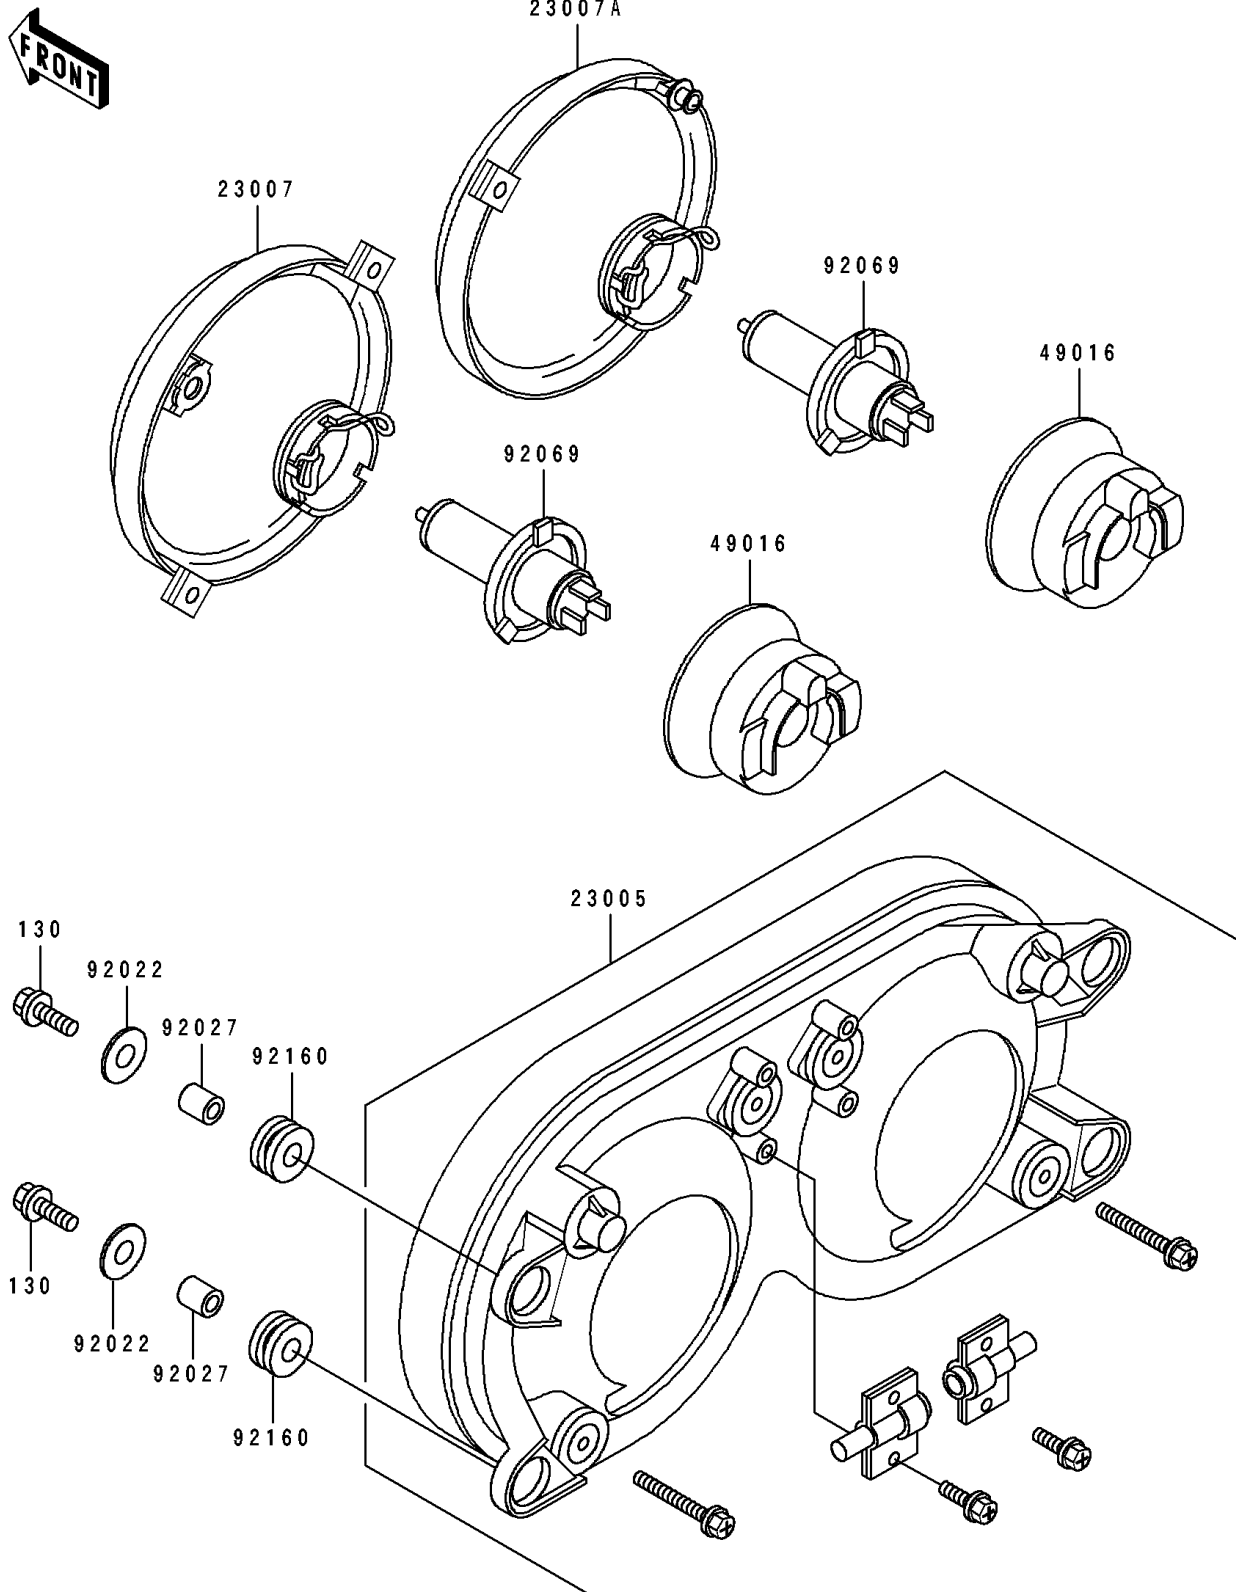

1993 Ninja® ZX™ -7R PARTS DIAGRAM

Headlight(s)

F 2710

1993 Ninja® ZX™-7R PARTS LIST

Headlight(s)

ITEM NAME	PART NUMBER	QUANTITY
BODY-COMP-HEAD LAMP (Ref # 23005)	23005-1120	1
LENS-COMP,HEAD LAMP,LH (Ref # 23007)	23007-1203	1
LENS-COMP,HEAD LAMP,RH (Ref # 23007A)	23007-1204	1
COVER-SEAL,HEAD LAMP (Ref # 49016)	49016-1143	2
WASHER,6.5X20X1.6,BLACK (Ref # 92022)	92022-1346	4
COLLAR,6.8X10X12 (Ref # 92027)	92027-162	4
BULB,12V 60/55W,H4 (Ref # 92069)	92069-1002	2
DAMPER (Ref # 92160)	92160-1162	4
BOLT-FLANGED,6X25 (Ref # 130)	130J0625	4