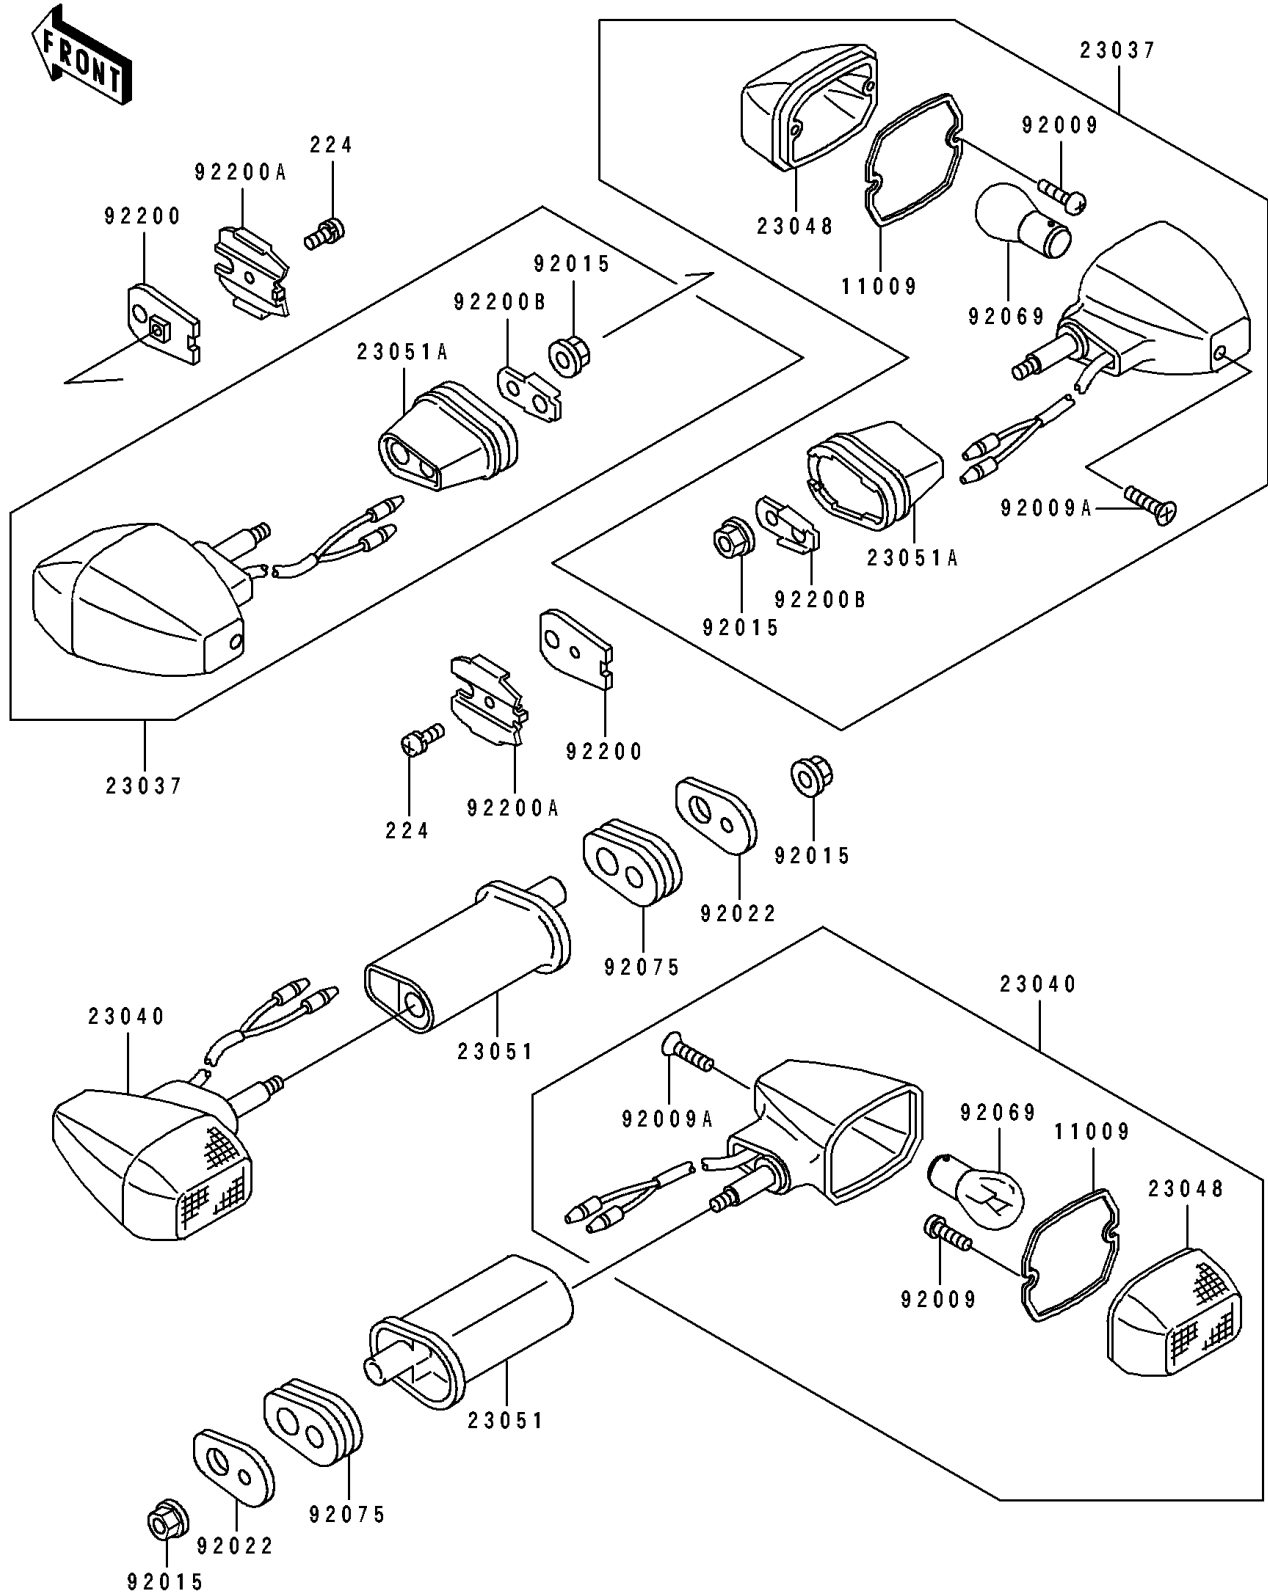

# 1993 Ninja® ZX™ -7R PARTS DIAGRAM

Turn Signals

F2730

# 1993 Ninja® ZX™ -7R PARTS LIST

## Turn Signals

ITEM NAME	PART NUMBER	QUANTITY
GASKET,SIGNAL LAMP (Ref # 11009)	11009-1402	4
LAMP-ASSY-SIGNAL,FR (Ref # 23037)	23037-1257	2
LAMP-SIGNAL,RR (Ref # 23040)	23040-1195	2
LENS-SIGNAL LAMP (Ref # 23048)	23048-1054	4
BRACKET-SIGNAL LAMP (Ref # 23051)	23051-1164	2
BRACKET-SIGNAL LAMP,FR (Ref # 23051A)	23051-1207	2
SCREW,TAPPING,3X16 (Ref # 92009)	92009-1115	8
SCREW,TAPPING,4X20 (Ref # 92009A)	92009-1304	4
NUT,FLANGED,6MM (Ref # 92015)	92015-1367	4
WASHER,SIGNAL LAMP (Ref # 92022)	92022-1672	2
BULB,12V 32CP(23W) (Ref # 92069)	92069-055	4
DAMPER,SIGNAL LAMP (Ref # 92075)	92075-1698	2
WASHER,SIGNAL LAMP (Ref # 92200)	92200-1015	2
WASHER,SIGNAL LAMP (Ref # 92200A)	92200-1016	2
WASHER (Ref # 92200B)	92200-1021	2
SCREW-PAN-WP-CROS,4X8 (Ref # 224)	224C0408	2