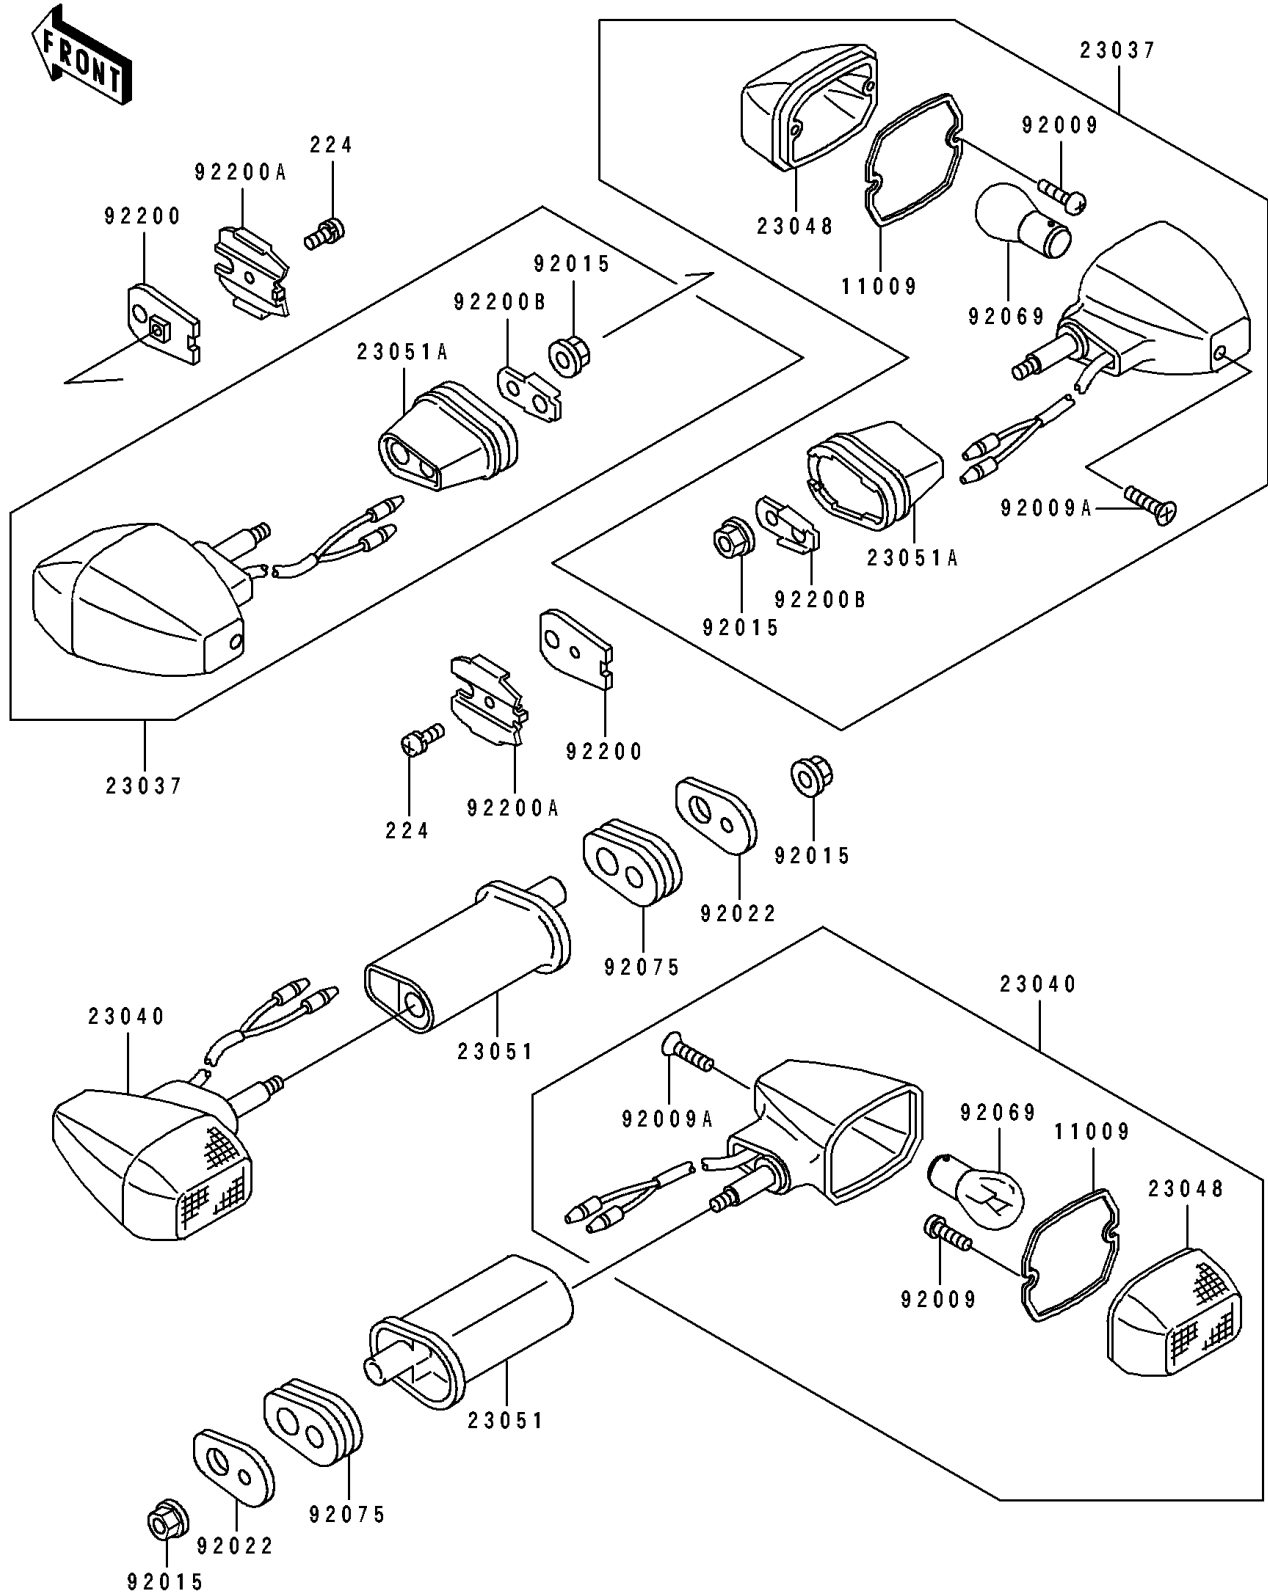

1993 Ninja® ZX™ -7R PARTS DIAGRAM

Turn Signals

F2730

1993 Ninja® ZX™ -7R PARTS LIST

Turn Signals

ITEM NAME	PART NUMBER	QUANTITY
GASKET,SIGNAL LAMP (Ref # 11009)	11009-1402	4
LAMP-ASSY-SIGNAL,FR (Ref # 23037)	23037-1257	2
LAMP-SIGNAL,RR (Ref # 23040)	23040-1195	2
LENS-SIGNAL LAMP (Ref # 23048)	23048-1054	4
BRACKET-SIGNAL LAMP (Ref # 23051)	23051-1164	2
BRACKET-SIGNAL LAMP,FR (Ref # 23051A)	23051-1207	2
SCREW,TAPPING,3X16 (Ref # 92009)	92009-1115	8
SCREW,TAPPING,4X20 (Ref # 92009A)	92009-1304	4
NUT,FLANGED,6MM (Ref # 92015)	92015-1367	4
WASHER,SIGNAL LAMP (Ref # 92022)	92022-1672	2
BULB,12V 32CP(23W) (Ref # 92069)	92069-055	4
DAMPER,SIGNAL LAMP (Ref # 92075)	92075-1698	2
WASHER,SIGNAL LAMP (Ref # 92200)	92200-1015	2
WASHER,SIGNAL LAMP (Ref # 92200A)	92200-1016	2
WASHER (Ref # 92200B)	92200-1021	2
SCREW-PAN-WP-CROS,4X8 (Ref # 224)	224C0408	2