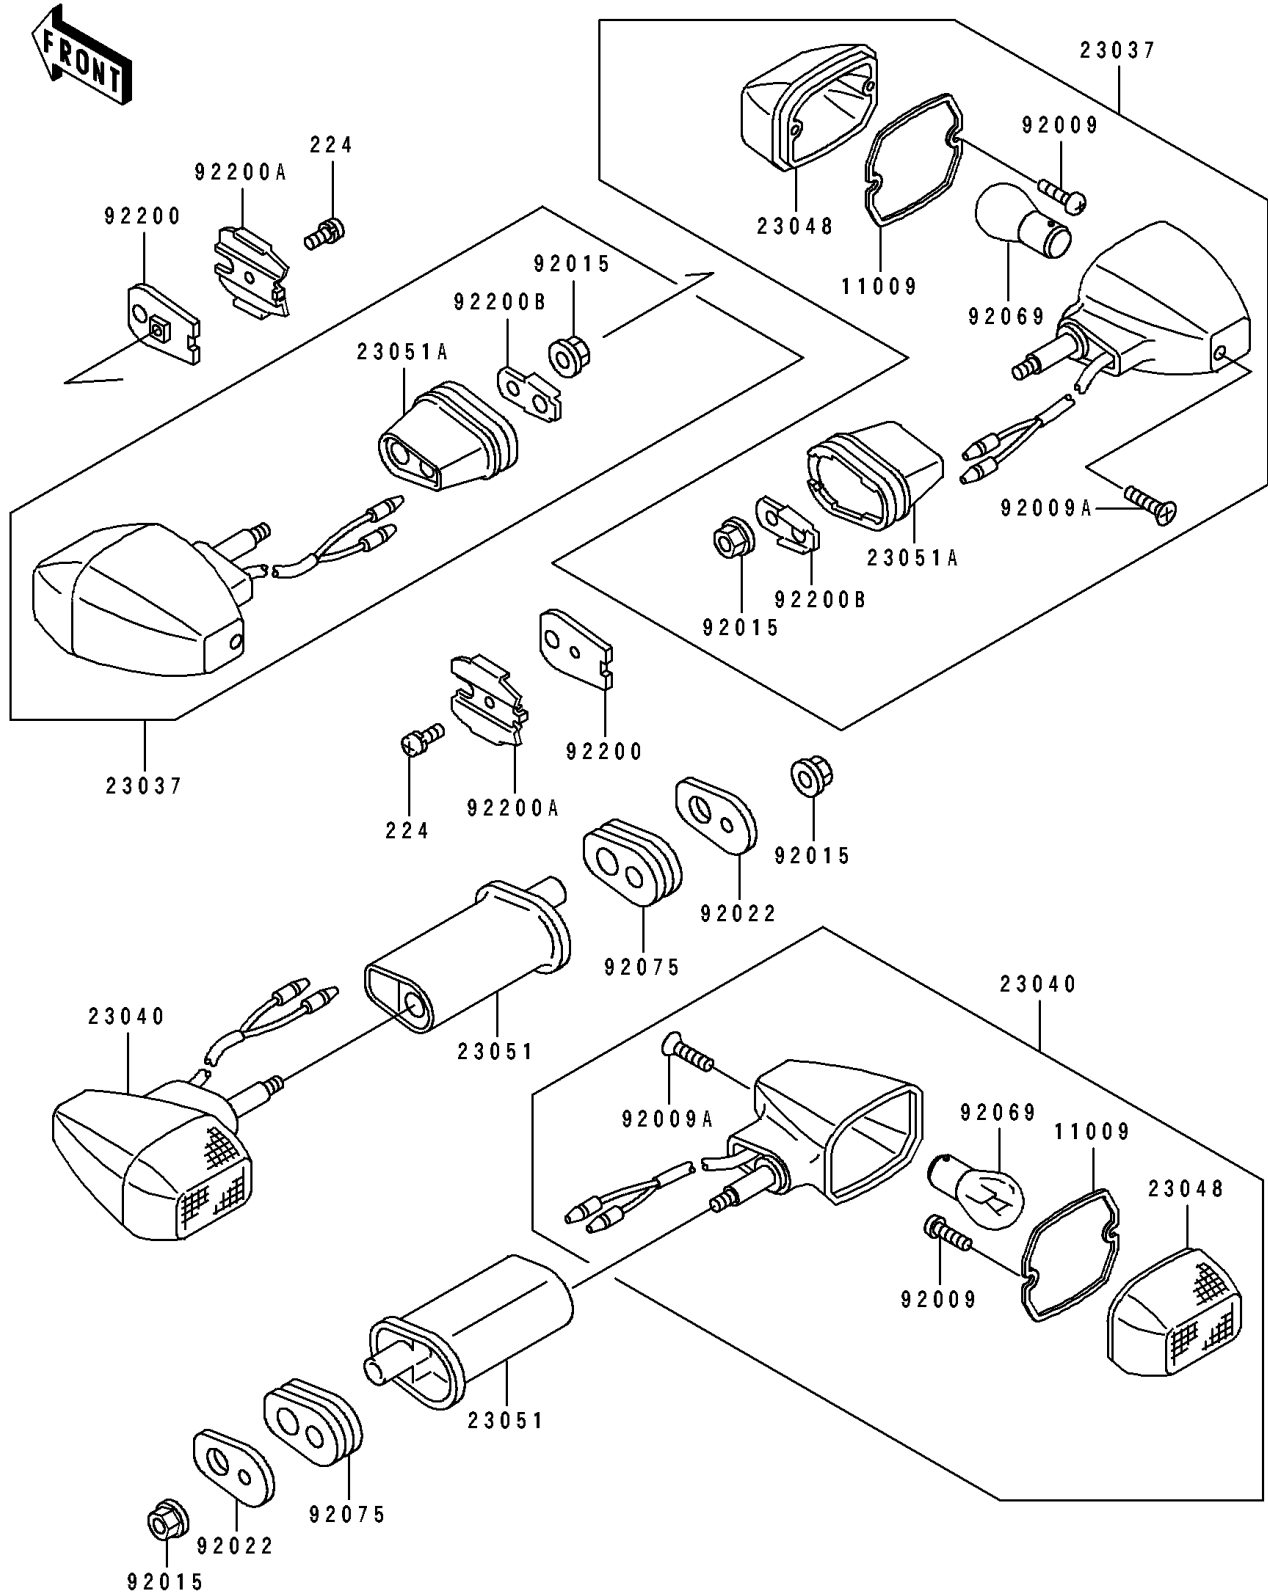

# 1994 Ninja® ZX™ -7R PARTS DIAGRAM

Turn Signals

F2730

# 1994 Ninja® ZX™ -7R PARTS LIST

Turn Signals

ITEM NAME	PART NUMBER	QUANTITY
-----------	-------------	----------