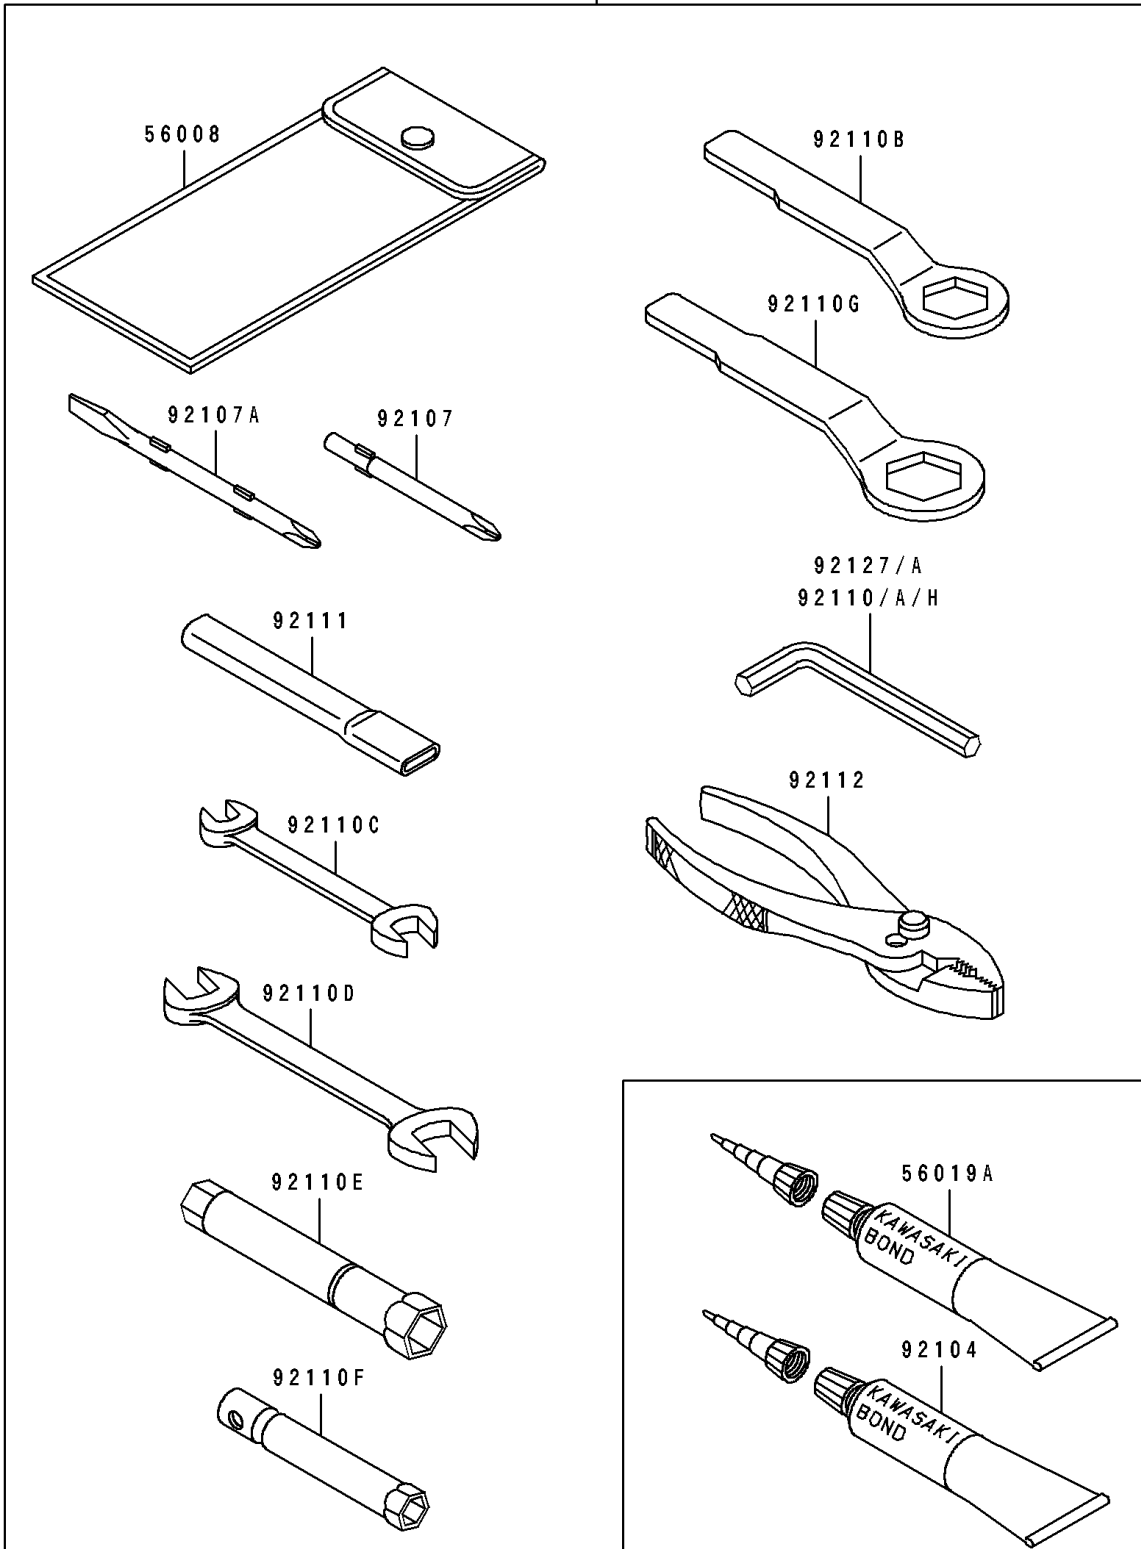

1993 Ninja® ZX™ -7R PARTS DIAGRAM

Owner's Tools

56007

F2810

1993 Ninja® ZX™-7R PARTS LIST

Owner's Tools

ITEM NAME	PART NUMBER	QUANTITY
TOOL-KIT (Ref # 56007)	56007-1361	1
BAG,TOOL (Ref # 56008)	56008-1019	1
THREE BOND TB1211,HT/RS,WHITE (Ref # 56019A)	56019-120	1
GASKET-LIQUID,TUBE,100G,BLACK (Ref # 92104)	92104-1003	1
TOOL-DRIVER,#3PHILLIPS (Ref # 92107)	92107-005	1
TOOL-DRIVER,#2PHILLIPS&SLOT (Ref # 92107A)	92107-1051	1
TOOL-WRENCH,ALLEN,5MM (Ref # 92110)	92110-1015	1
TOOL-WRENCH,ALLEN,3MM (Ref # 92110A)	92110-1140	1
TOOL-WRENCH,BOX END,27MM (Ref # 92110B)	92110-1147	1
TOOL-WRENCH,OPEN END,10X12 (Ref # 92110C)	92110-1152	1
TOOL-WRENCH,OPEN END,14X17 (Ref # 92110D)	92110-1153	1
TOOL-WRENCH,BOX,16MM (Ref # 92110E)	92110-1154	1
TOOL-WRENCH,BOX,10MM (Ref # 92110F)	92110-1156	1
TOOL-WRENCH,BOX END,32MM (Ref # 92110G)	92110-1161	1
TOOL-WRENCH,ALLEN,4MM (Ref # 92110H)	92110-3703	1
TOOL-BAR,BOX END WRENCH (Ref # 92111)	92111-1052	1
TOOL-PLIERS (Ref # 92112)	92112-003	1
TOOL-WRENCH,ALLEN,8MM (Ref # 92127)	92127-002	1
TOOL-WRENCH,ALLEN,6MM (Ref # 92127A)	92127-003	1