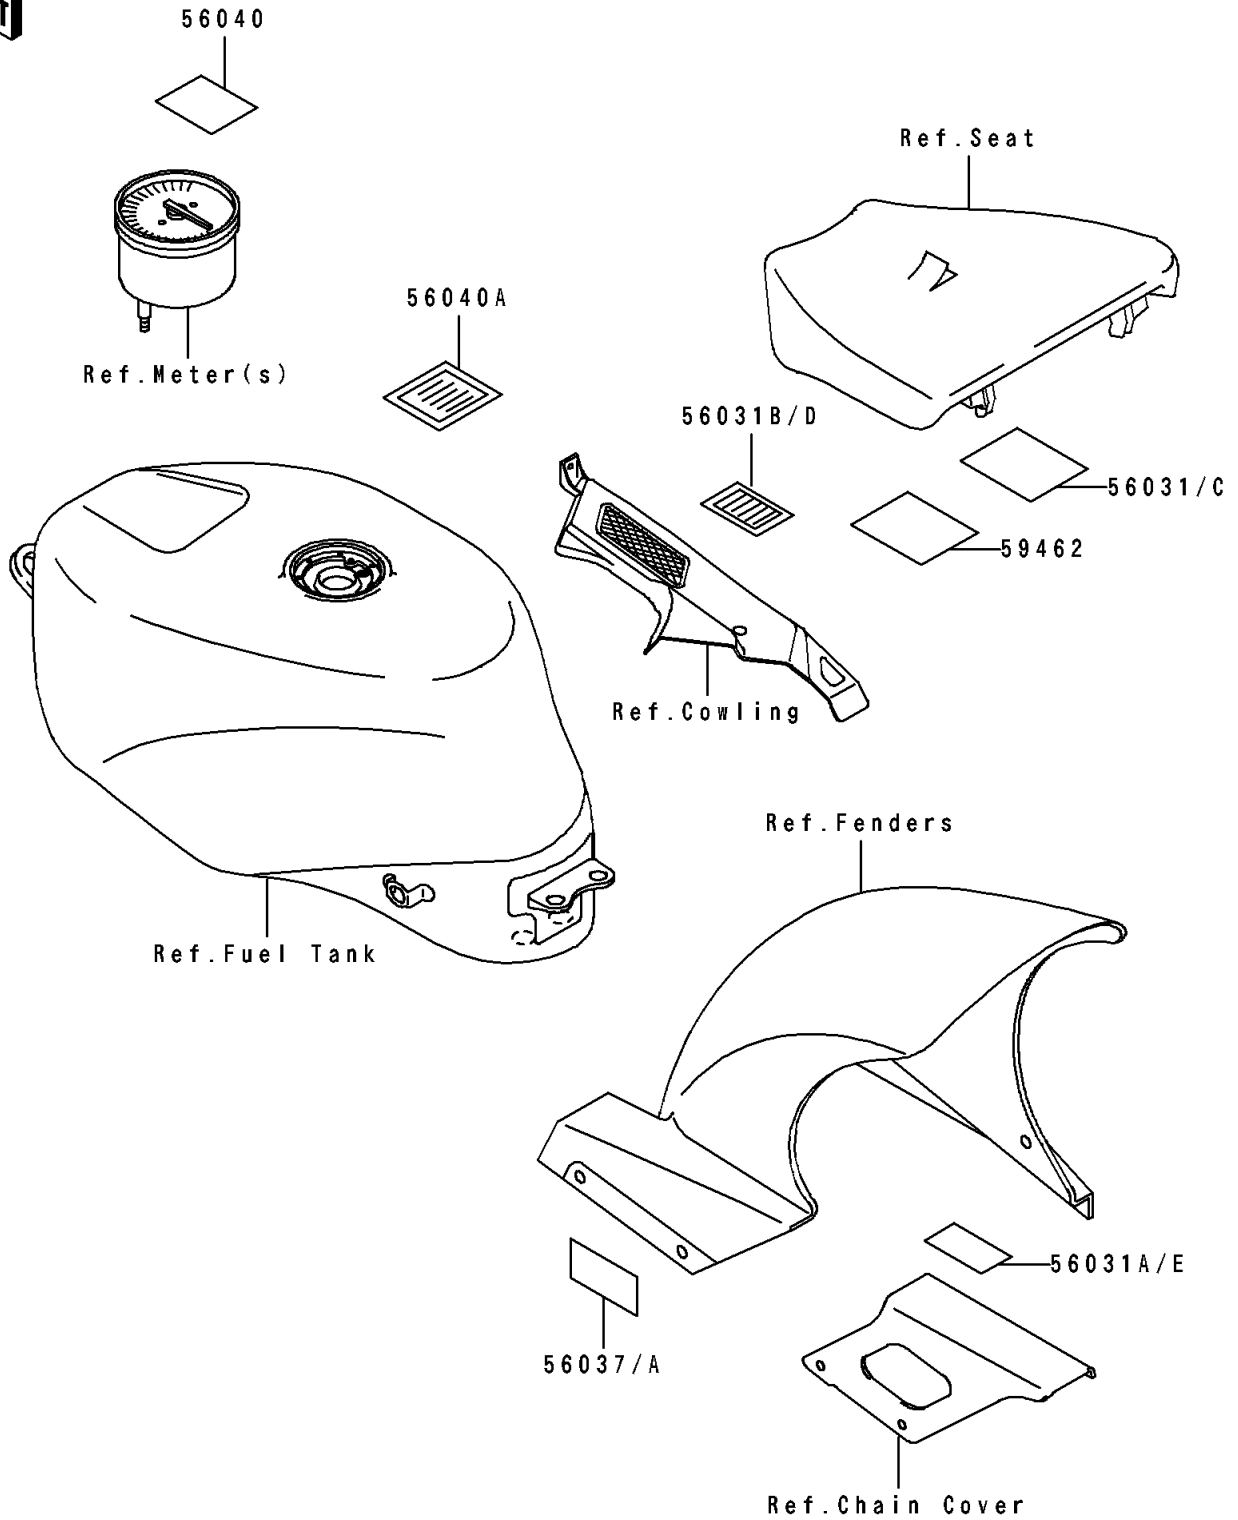

# 1993 Ninja® ZX™ -7R PARTS DIAGRAM

Labels

F2860

# 1993 Ninja® ZX™-7R PARTS LIST

## Labels

ITEM NAME	PART NUMBER	QUANTITY
LABEL-MANUAL,DAILY SAFETY (Ref # 56031)	56031-1775	1
LABEL-MANUAL,CHAIN (Ref # 56031A)	56031-1776	1
LABEL-MANUAL,OIL&OIL FILTER (Ref # 56031B)	56031-1777	1
LABEL-MANUAL,DAILY SAFETY (Ref # 56031C)	56031-1778	1
LABEL-MANUAL,OIL&OIL FILTER (Ref # 56031D)	56031-1779	1
LABEL-MANUAL,CHAIN (Ref # 56031E)	56031-1780	1
LABEL-SPECIFICATION,TIRE&LOAD (Ref # 56037)	56037-1595	1
LABEL-SPECIFICATION,TIRE&LOAD (Ref # 56037A)	56037-1597	1
LABEL-WARNING,BREAK IN CAUTION (Ref # 56040)	56040-1007	1
LABEL-WARNING,EVAPO (Ref # 56040A)	56040-1121	1
LABEL-CERTIFICATION,EVAPO ROUT (Ref # 59462)	59462-1072	1