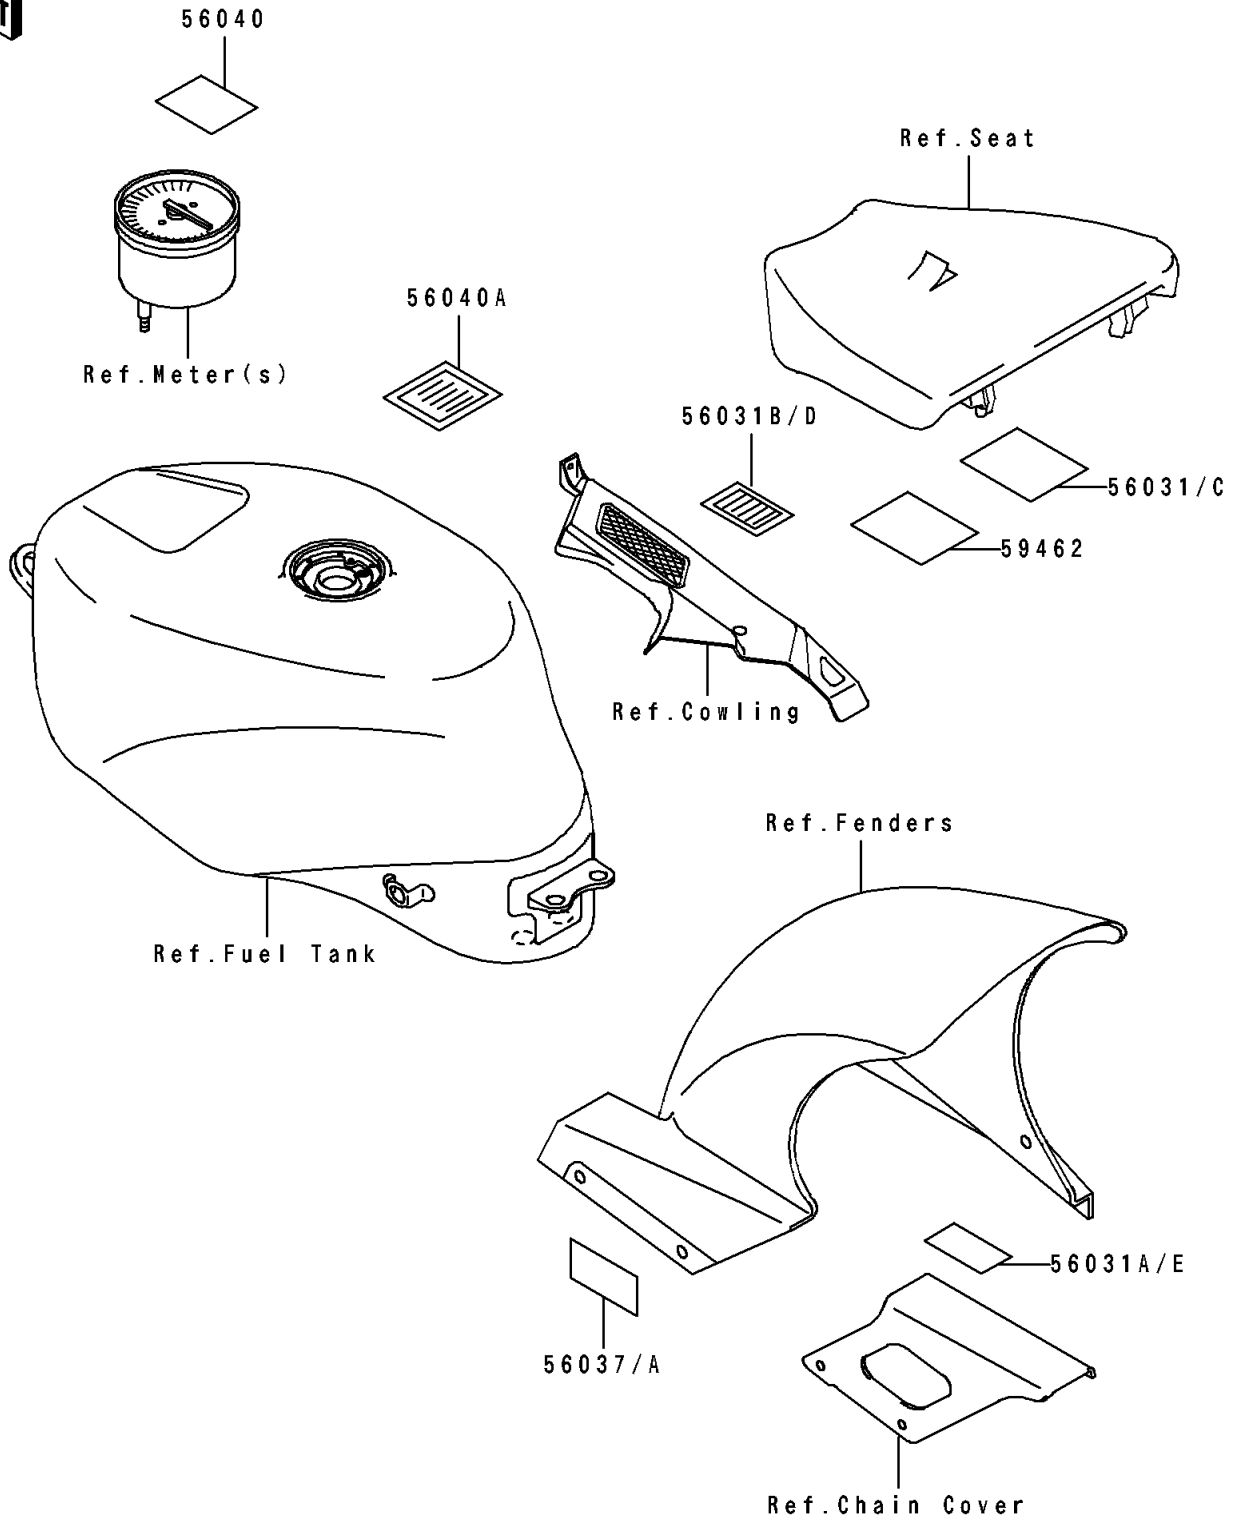

1993 Ninja® ZX™ -7R PARTS DIAGRAM

Labels

F2860

1993 Ninja® ZX™-7R PARTS LIST

Labels

ITEM NAME	PART NUMBER	QUANTITY
LABEL-MANUAL,DAILY SAFETY (Ref # 56031)	56031-1775	1
LABEL-MANUAL,CHAIN (Ref # 56031A)	56031-1776	1
LABEL-MANUAL,OIL&OIL FILTER (Ref # 56031B)	56031-1777	1
LABEL-MANUAL,DAILY SAFETY (Ref # 56031C)	56031-1778	1
LABEL-MANUAL,OIL&OIL FILTER (Ref # 56031D)	56031-1779	1
LABEL-MANUAL,CHAIN (Ref # 56031E)	56031-1780	1
LABEL-SPECIFICATION,TIRE&LOAD (Ref # 56037)	56037-1595	1
LABEL-SPECIFICATION,TIRE&LOAD (Ref # 56037A)	56037-1597	1
LABEL-WARNING,BREAK IN CAUTION (Ref # 56040)	56040-1007	1
LABEL-WARNING,EVAPO (Ref # 56040A)	56040-1121	1
LABEL-CERTIFICATION,EVAPO ROUT (Ref # 59462)	59462-1072	1