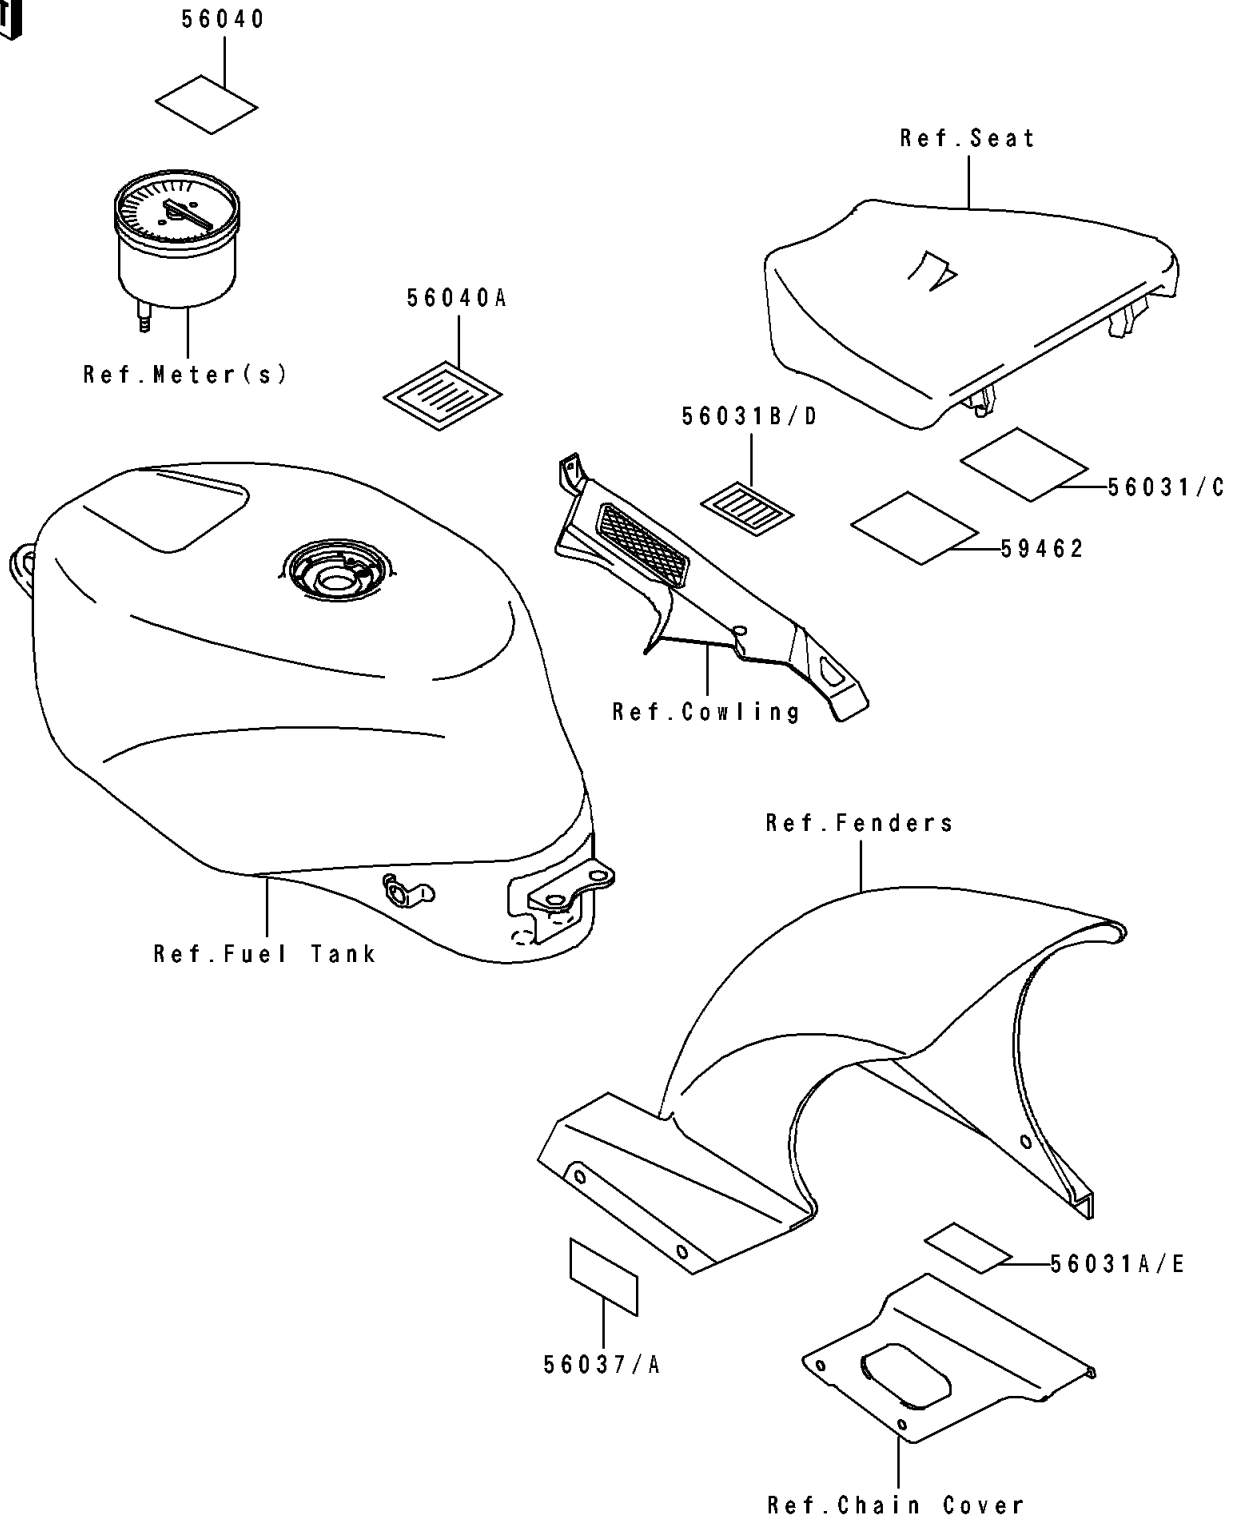

1994 Ninja® ZX™ -7R PARTS DIAGRAM

Labels

F2860

1994 Ninja® ZX™-7R PARTS LIST

Labels

ITEM NAME	PART NUMBER	QUANTITY
LABEL-MANUAL,DAILY SAFETY (Ref # 56031)	56031-1775	1
LABEL-MANUAL,CHAIN (Ref # 56031A)	56031-1776	1
LABEL-MANUAL,OIL&OIL FILTER (Ref # 56031B)	56031-1777	1
LABEL-SPECIFICATION,TIRE&LOAD (Ref # 56037A)	56037-1597	1
LABEL-WARNING,BREAK IN CAUTION (Ref # 56040)	56040-1007	1
LABEL-WARNING,EVAPO (Ref # 56040A)	56040-1121	1
LABEL-CERTIFICATION,EVAPO ROUT (Ref # 59462)	59462-1072	1