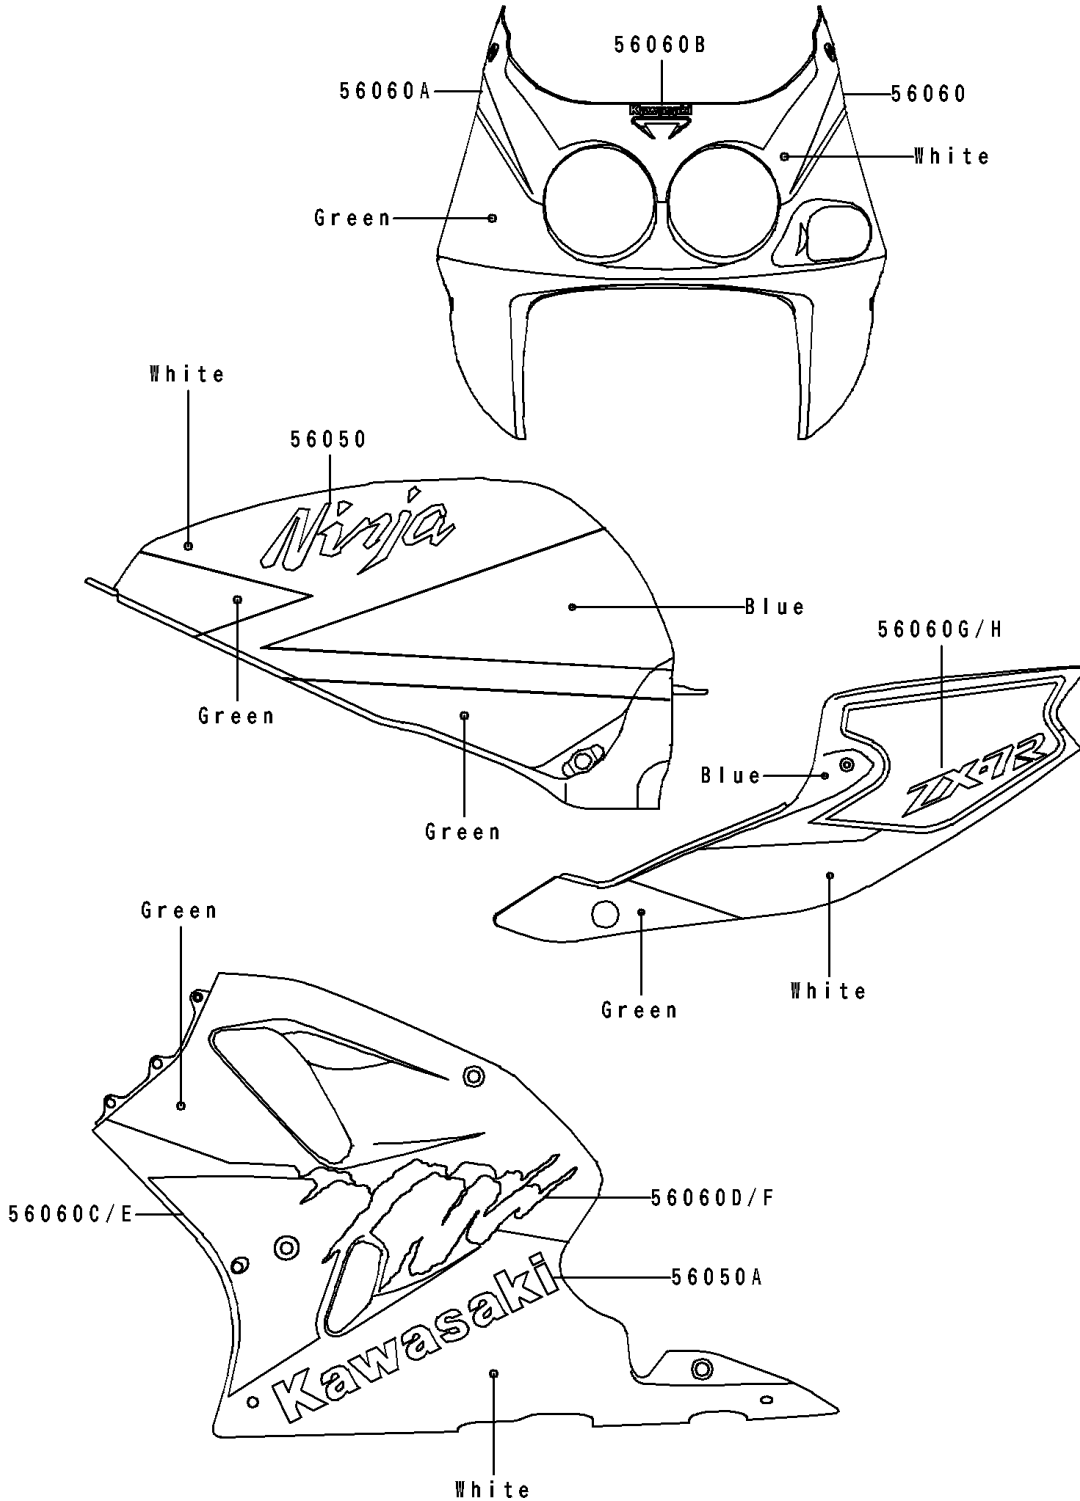

1993 Ninja® ZX™-7R PARTS DIAGRAM

Decals(ZX750-M1)

F 2861

1993 Ninja® ZX™-7R PARTS LIST

Decals(ZX750-M1)

ITEM NAME	PART NUMBER	QUANTITY
MARK,FUEL TANK,NINJA (Ref # 56050)	56050-1631	2
MARK,KAWASAKI (Ref # 56050A)	56050-1904	2
PATTERN,UPP COWLING,LH (Ref # 56060)	56060-1483	1
PATTERN,UPP COWLING,RH (Ref # 56060A)	56060-1484	1
PATTERN,UPP COWLING,CNT (Ref # 56060B)	56060-1485	1
PATTERN,LWR COWLING,FR,LH (Ref # 56060C)	56060-1486	1
PATTERN,LWR COWLING,RR,LH (Ref # 56060D)	56060-1487	1
PATTERN,LWR COWLING,FR,RH (Ref # 56060E)	56060-1488	1
PATTERN,LWR COWLING,RR,RH (Ref # 56060F)	56060-1489	1
PATTERN,SIDE COVER,LH (Ref # 56060G)	56060-1490	1
PATTERN,SIDE COVER,RH (Ref # 56060H)	56060-1491	1