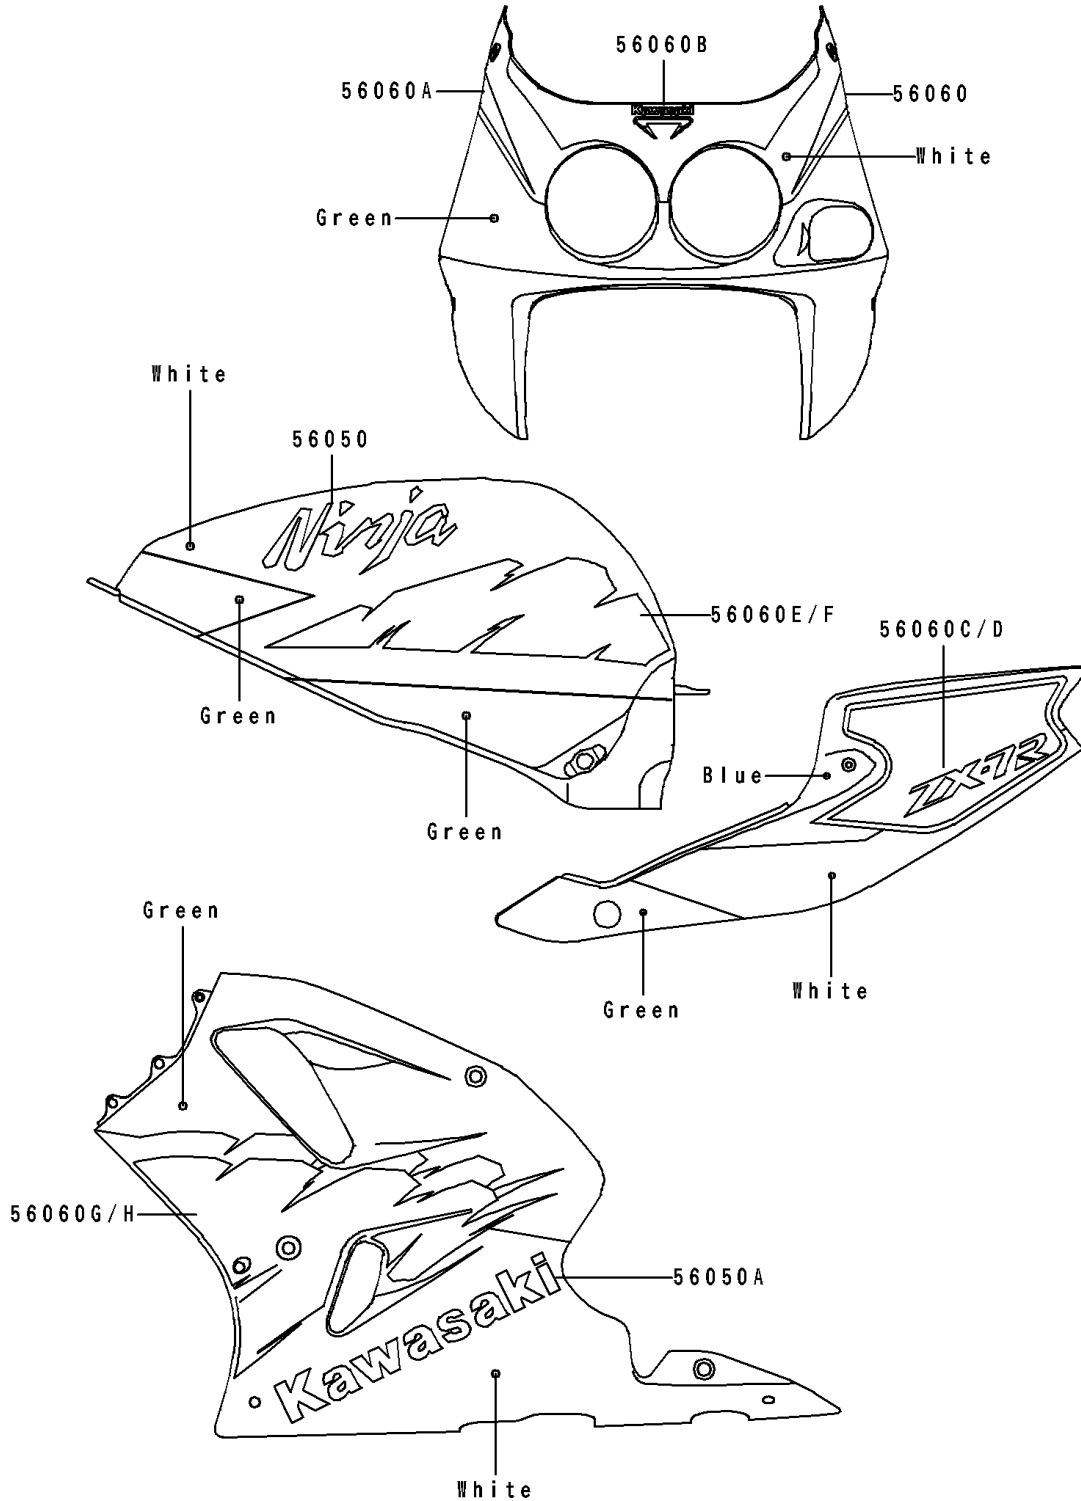

# 1994 Ninja® ZX™-7R PARTS DIAGRAM

Decals(ZX750-M2)

F2861A

# 1994 Ninja® ZX™-7R PARTS LIST

Decals(ZX750-M2)

ITEM NAME	PART NUMBER	QUANTITY
MARK,FUEL TANK,NINJA (Ref # 56050)	56050-1631	2
MARK,KAWASAKI (Ref # 56050A)	56050-1904	2
PATTERN,UPP COWLING,LH (Ref # 56060)	56060-1483	1
PATTERN,UPP COWLING,RH (Ref # 56060A)	56060-1484	1
PATTERN,UPP COWLING,CNT (Ref # 56060B)	56060-1485	1
PATTERN,SIDE COVER,LH (Ref # 56060C)	56060-1490	1
PATTERN,SIDE COVER,RH (Ref # 56060D)	56060-1491	1
PATTERN,FUEL TANK,LH (Ref # 56060E)	56060-1787	1
PATTERN,FUEL TANK,RH (Ref # 56060F)	56060-1788	1
PATTERN,LWR COWLING,LH (Ref # 56060G)	56060-1791	1
PATTERN,LWR COWLING,RH (Ref # 56060H)	56060-1792	1