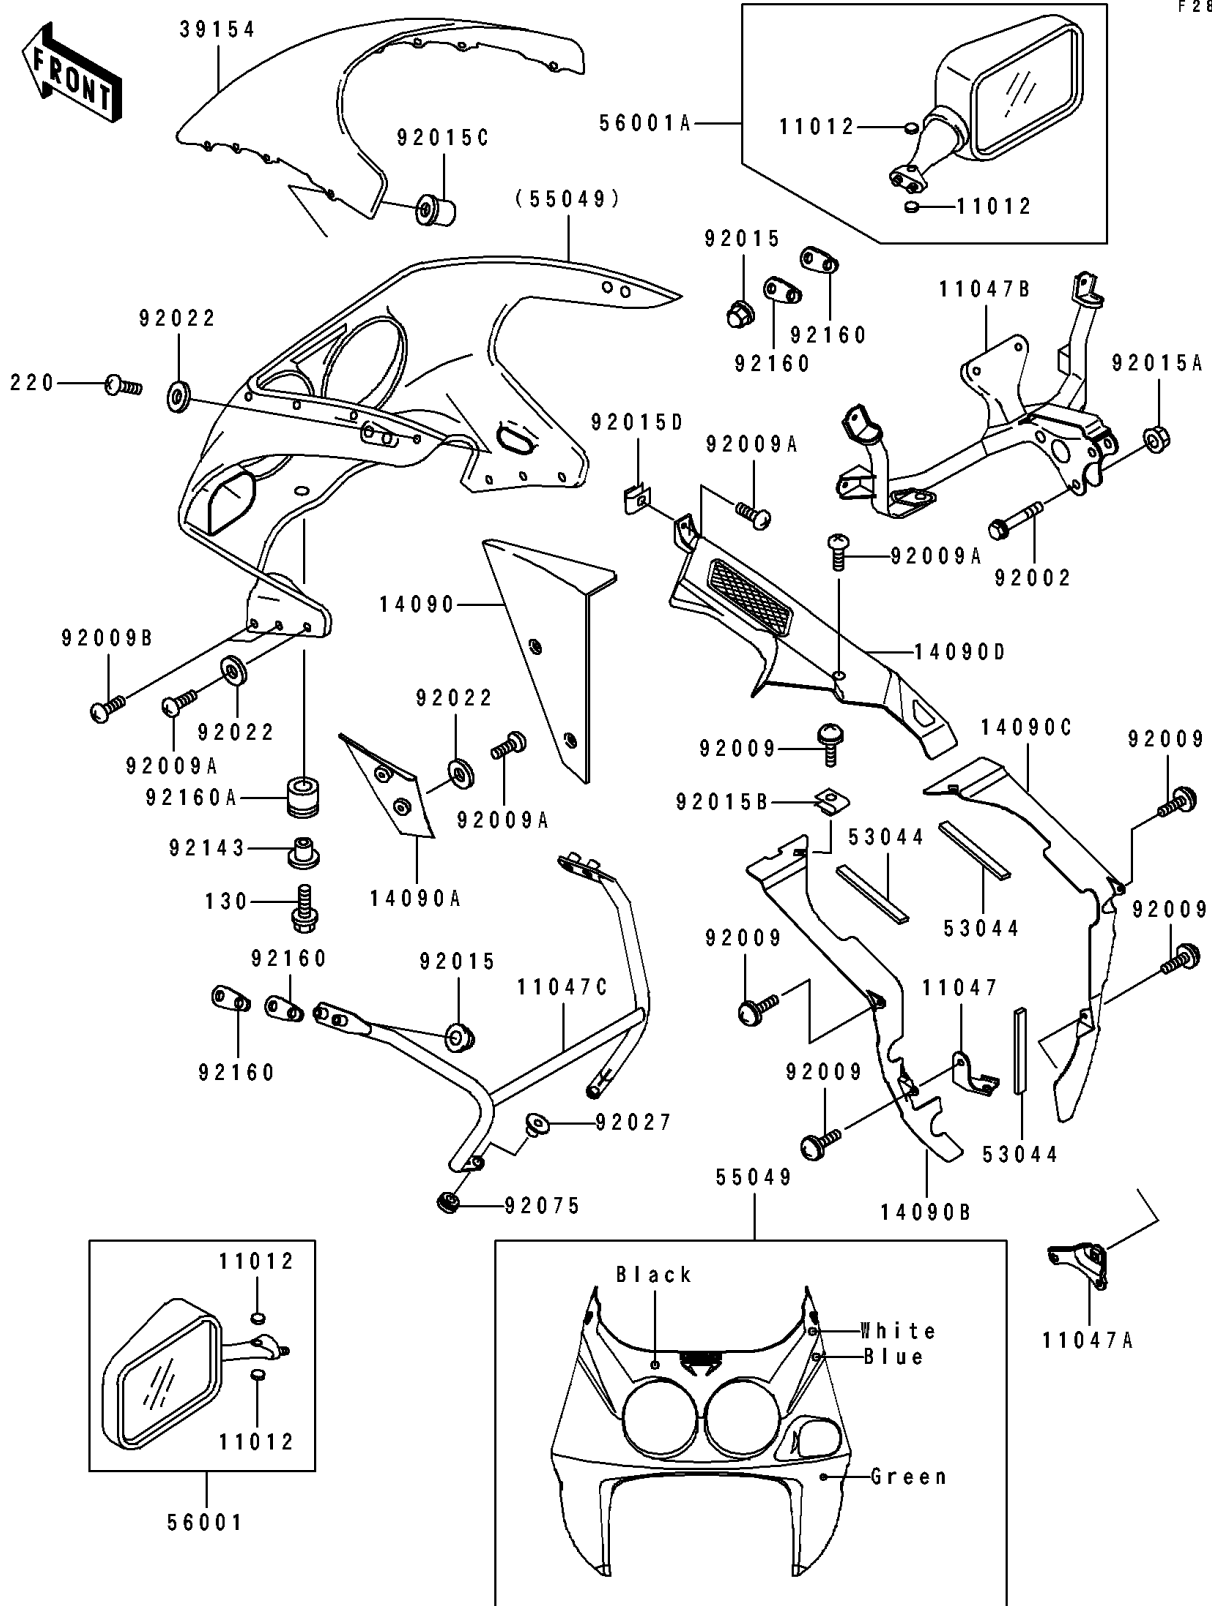

1993 Ninja® ZX™ -7R PARTS DIAGRAM

Cowling(ZX750-M1)

F2871

1993 Ninja® ZX™-7R PARTS LIST

Cowling(ZX750-M1)

ITEM NAME	PART NUMBER	QUANTITY
CAP,MIRROR (Ref # 11012)	11012-1818	4
BRACKET,INNER COWLING,LH (Ref # 11047)	11047-1856	1
BRACKET,INNER COWLING,RH (Ref # 11047A)	11047-1857	1
BRACKET,UPP COWLING (Ref # 11047B)	11047-1860	1
BRACKET,MIRROR (Ref # 11047C)	11047-1861	1
COVER,RADIATOR,RH (Ref # 14090)	14090-1236	1
COVER,RADIATOR,LH (Ref # 14090A)	14090-1237	1
COVER,INNER COWLING,LH (Ref # 14090B)	14090-1265	1
COVER,INNER COWLING,RH (Ref # 14090C)	14090-1266	1
COVER,INNER COWLING,FR,UPP (Ref # 14090D)	14090-1267	1
WINDSHIELD (Ref # 39154)	39154-1120	1
TRIM,L=150 (Ref # 53044)	53044-1248	3
COWLING.,UPP,GREEN/WHITE (Ref # 55049)	55049-5144-CK	1
MIRROR-ASSY,LH,P.WHITE (Ref # 56001)	56001-1376-6F	1
MIRROR-ASSY,RH,P.WHITE (Ref # 56001A)	56001-1377-6F	1
BOLT,8X35 (Ref # 92002)	92002-1198	2
SCREW,6X14 (Ref # 92009)	92009-1555	6
SCREW,5X16 (Ref # 92009A)	92009-1654	8
SCREW,5X20 (Ref # 92009B)	92009-1656	4
NUT,CAP,6MM,BLACK (Ref # 92015)	92015-1170	4
NUT,CAP,8MM,BLACK (Ref # 92015A)	92015-1174	2
NUT,6MM (Ref # 92015B)	92015-1602	2
NUT,WELL,5MM (Ref # 92015C)	92015-1757	10
NUT,5MM (Ref # 92015D)	92015-1798	1
WASHER,NYLON,5.3X11.5X1.5 (Ref # 92022)	92022-1521	16
COLLAR (Ref # 92027)	92027-1767	2
DAMPER (Ref # 92075)	92075-277	2
COLLAR (Ref # 92143)	92143-1026	2
DAMPER,MIRROR (Ref # 92160)	92160-1089	4

1993 Ninja[®] ZX[™]-7R PARTS LIST

Cowling(ZX750-M1)

ITEM NAME	PART NUMBER	QUANTITY
DAMPER (Ref # 92160A)	92160-1141	2
BOLT-FLANGED,6X16,BLACK (Ref # 130)	130J0616	2
SCREW-PAN-CROS (Ref # 220)	220C0516	10