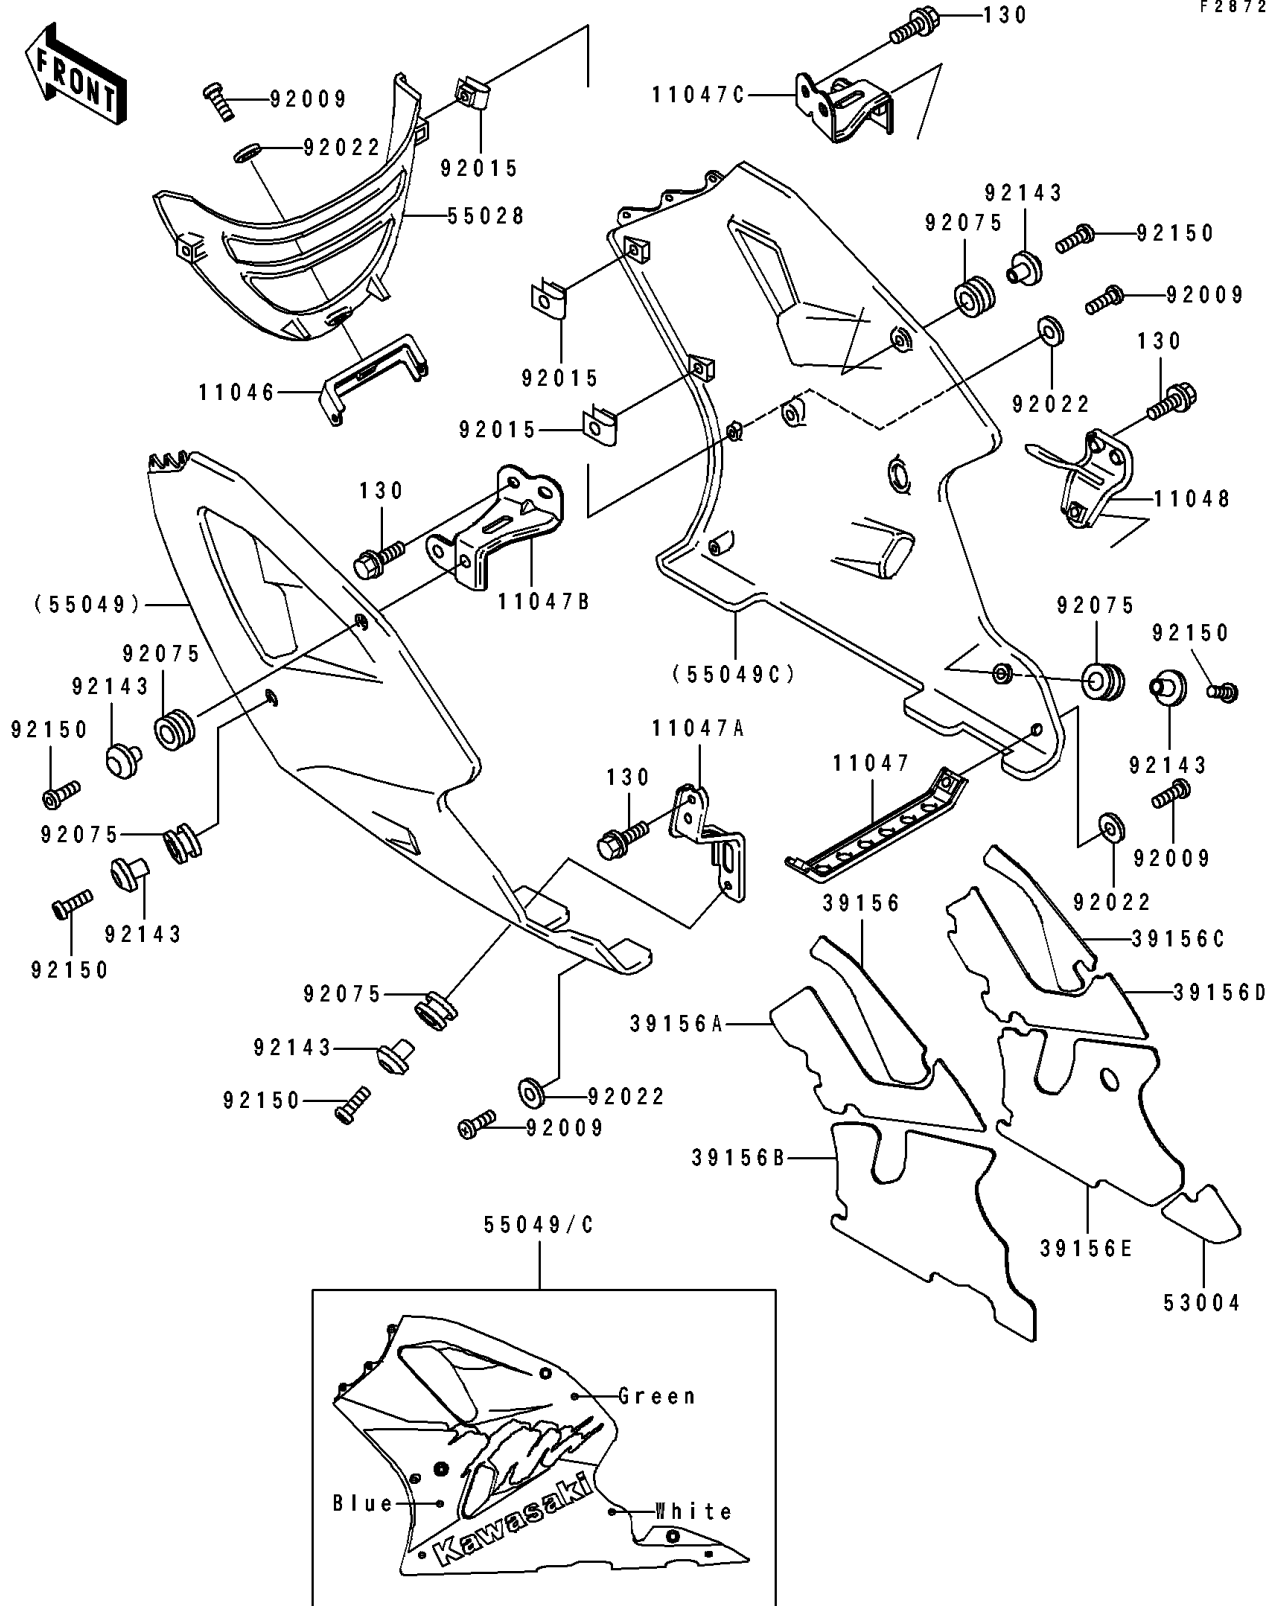

1993 Ninja® ZX™ -7R PARTS DIAGRAM

Cowling Lowers(ZX750-M1)

F2872

1993 Ninja® ZX™-7R PARTS LIST

Cowling Lowers(ZX750-M1)

| ITEM NAME | PART NUMBER | QUANTITY |
|--|---------------|----------|
| BRACKET,LOWER COWLING,FR (Ref # 11046) | 11046-1683 | 1 |
| BRACKET,LWR COWLING,RR (Ref # 11047) | 11047-1258 | 1 |
| BRACKET,LWR COWLING,LH,LWR (Ref # 11047A) | 11047-1862 | 1 |
| BRACKET,LWR COWLING,LH,UPP (Ref # 11047B) | 11047-1863 | 1 |
| BRACKET,LWR COWLING,RH,UPP (Ref # 11047C) | 11047-1864 | 1 |
| BRACKET,LWR COWLING,RH,LWR (Ref # 11048) | 11048-1149 | 1 |
| PAD,LWR COWLING,LH,UPP (Ref # 39156) | 39156-1320 | 1 |
| PAD,LWR COWLING,LH,CNT (Ref # 39156A) | 39156-1321 | 1 |
| PAD,LWR COWLING,LH,LWR (Ref # 39156B) | 39156-1322 | 1 |
| PAD,LWR COWLING,RH,UPP (Ref # 39156C) | 39156-1323 | 1 |
| PAD,LWR COWLING,RH,CNT (Ref # 39156D) | 39156-1324 | 1 |
| PAD,LWR COWLING,RH,LWR (Ref # 39156E) | 39156-1325 | 1 |
| MAT,LWR COWLING,RH (Ref # 53004) | 53004-1084 | 1 |
| COWLING,FR,P.A.WHITE (Ref # 55028) | 55028-1288-R1 | 1 |
| COWLING.,LWR,LH,GREEN/WHITE (Ref # 55049) | 55049-5145-CK | 1 |
| COWLING.,LWR,RH,GREEN/WHITE (Ref # 55049C) | 55049-5153-CK | 1 |
| SCREW,5X16 (Ref # 92009) | 92009-1654 | 7 |
| NUT,5MM (Ref # 92015) | 92015-1798 | 6 |
| WASHER,NYLON,5.3X11.5X1.5 (Ref # 92022) | 92022-1521 | 7 |
| DAMPER (Ref # 92075) | 92075-1634 | 6 |
| COLLAR,BLACK (Ref # 92143) | 92143-1226 | 6 |
| BOLT,SOCKET,6X18 (Ref # 92150) | 92150-1553 | 6 |
| BOLT-FLANGED,6X16,BLACK (Ref # 130) | 130J0616 | 8 |