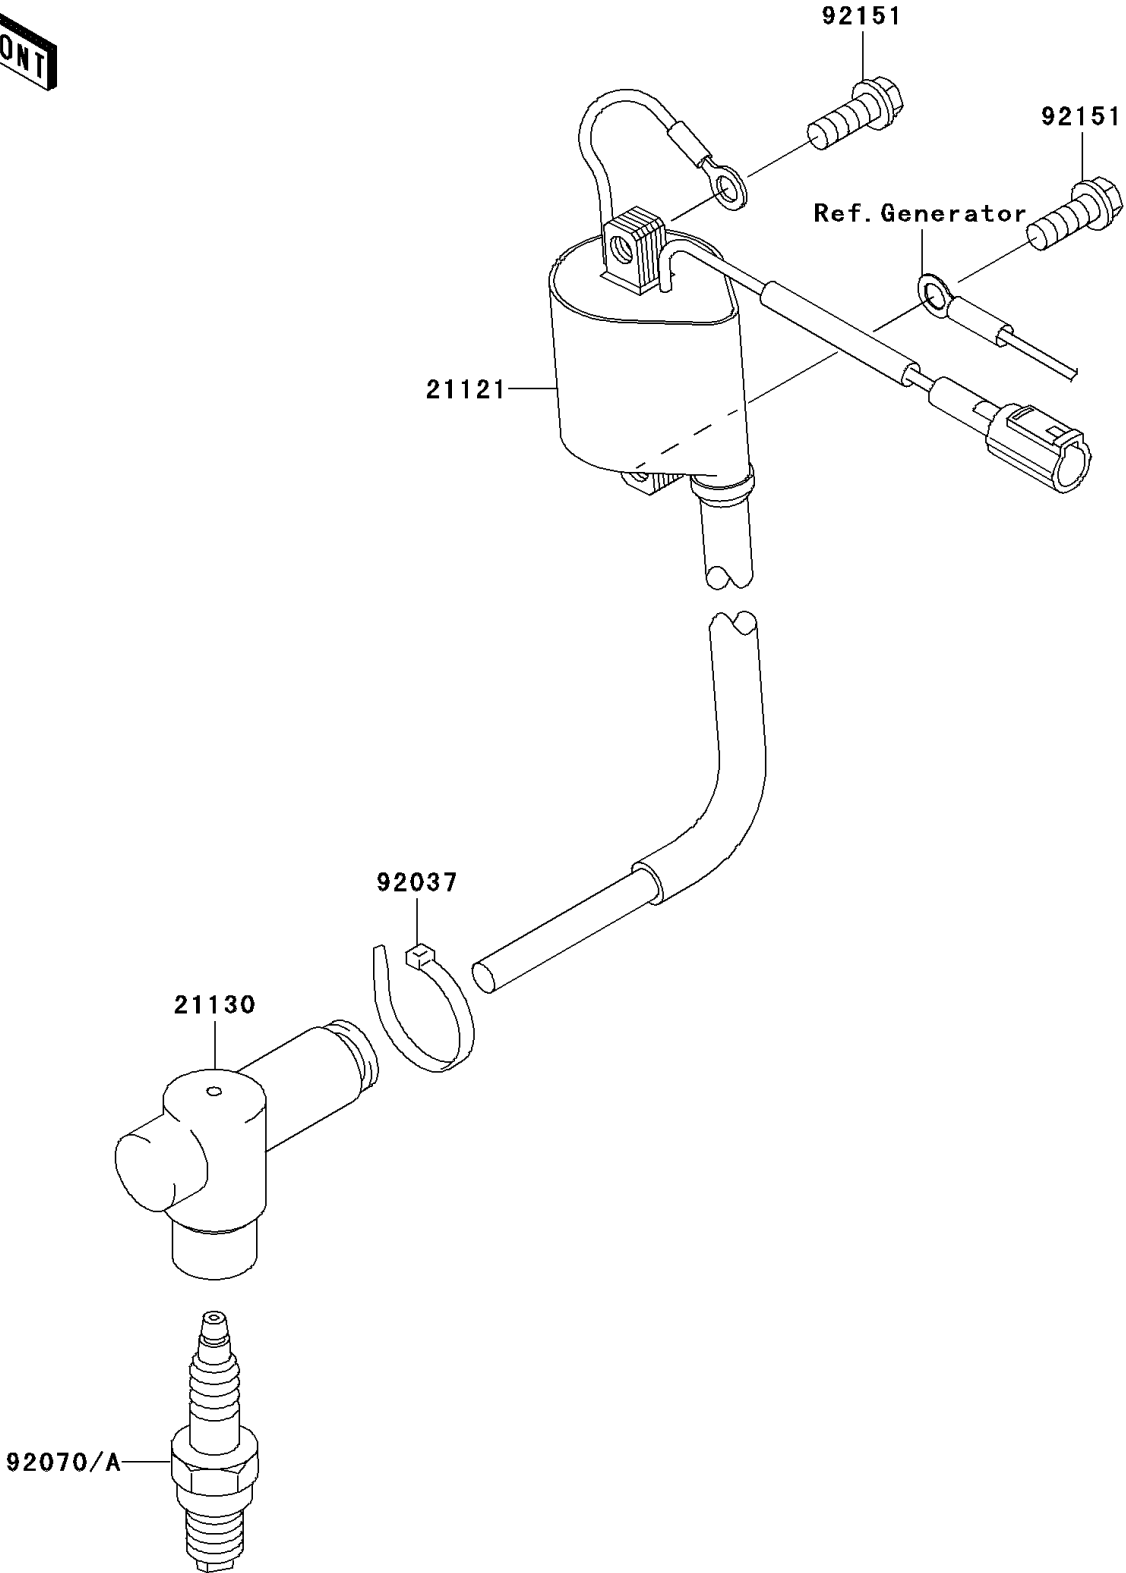

2009 KX85 PARTS DIAGRAM

Ignition System

E1830

2009 KX85 PARTS LIST

Ignition System

ITEM NAME	PART NUMBER	QUANTITY
COIL-IGNITION (Ref # 21121)	21121-0022	1
CAP-SPARK PLUG (Ref # 21130)	21130-1077	1
CLAMP (Ref # 92037)	92037-1173	1
PLUG-SPARK,BR9EVX(NGK),SOLID (Ref # 92070)	92070-1228	AR
PLUG-SPARK,R6252K-105NGK,SOLID (Ref # 92070A)	92070-1241	1
BOLT,6X18 (Ref # 92151)	92151-1311	2