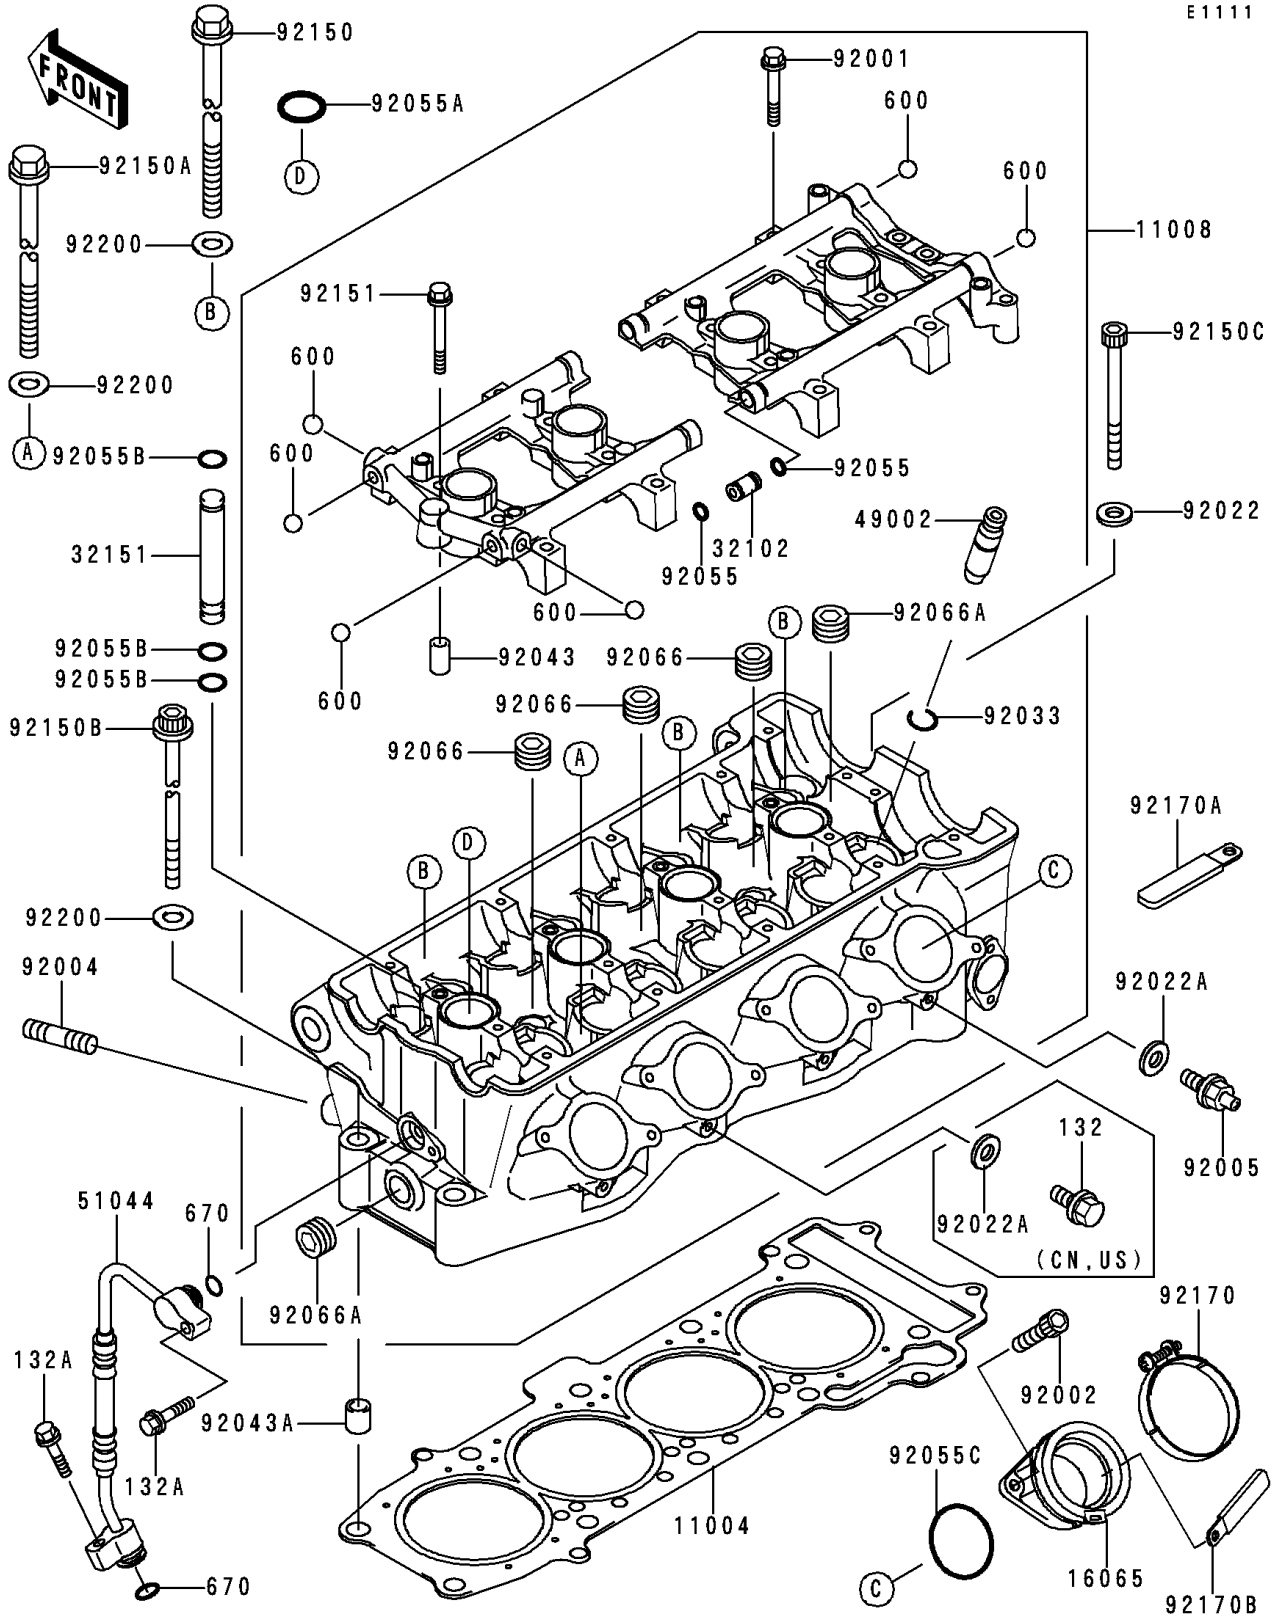

1996 Ninja® ZX™-7RR PARTS DIAGRAM

Cylinder Head

E1111

1996 Ninja® ZX™-7RR PARTS LIST

Cylinder Head

| ITEM NAME | PART NUMBER | QUANTITY |
|--------------------------------------|-------------|----------|
| BOLT-FLANGED-SMALL (Ref # 132A) | 132Y0625 | 2 |
| BALL-STEEL,1/4" (Ref # 600) | 600A0800 | 6 |
| O RING (Ref # 670) | 670D2010 | 2 |
| GASKET-HEAD,T=0.65,STD (Ref # 11004) | 11004-1307 | 1 |
| HEAD-COMP-CYLINDER (Ref # 11008) | 11008-1310 | 1 |
| HOLDER-CARBURETOR (Ref # 16065) | 16065-1318 | 4 |
| PIPE,JOINT (Ref # 32102) | 32102-1928 | 2 |
| PIPE (Ref # 32151) | 32151-1608 | 1 |
| GUIDE-VALVE (Ref # 49002) | 49002-1116 | AR |
| TUBE-ASSY,OIL (Ref # 51044) | 51044-1180 | 1 |
| BOLT,FLANGED,6X38 (Ref # 92001) | 92001-1105 | 16 |
| BOLT,6X16 (Ref # 92002) | 92002-1143 | 8 |
| STUD,8X18 (Ref # 92004) | 92004-1186 | 8 |
| WASHER,6.5X13X2.0 (Ref # 92022) | 92022-1523 | 2 |
| WASHER,6.2X11X1 (Ref # 92022A) | 92022-304 | 4 |
| RING-SNAP (Ref # 92033) | 92033-1247 | 16 |
| PIN,6.2X8X14 (Ref # 92043) | 92043-1263 | 4 |
| PIN,10.1X12X14 (Ref # 92043A) | 92043-4009 | 2 |
| RING-O,5.5X1.5 (Ref # 92055) | 92055-1339 | 4 |
| RING-O,25.5X2 (Ref # 92055A) | 92055-1403 | 4 |
| RING-O,9X1.5 (Ref # 92055B) | 92055-1509 | 3 |
| RING-O,1.9X40 (Ref # 92055C) | 92055-1546 | 4 |
| PLUG (Ref # 92066) | 92066-1253 | 3 |
| PLUG (Ref # 92066A) | 92066-1262 | 2 |
| BOLT,10X165 (Ref # 92150) | 92150-1368 | 3 |
| BOLT,10X151 (Ref # 92150A) | 92150-1369 | 5 |
| BOLT,10X137 (Ref # 92150B) | 92150-1462 | 2 |
| BOLT,6X100 (Ref # 92150C) | 92150-1463 | 2 |
| BOLT,6X46 (Ref # 92151) | 92151-1079 | 4 |