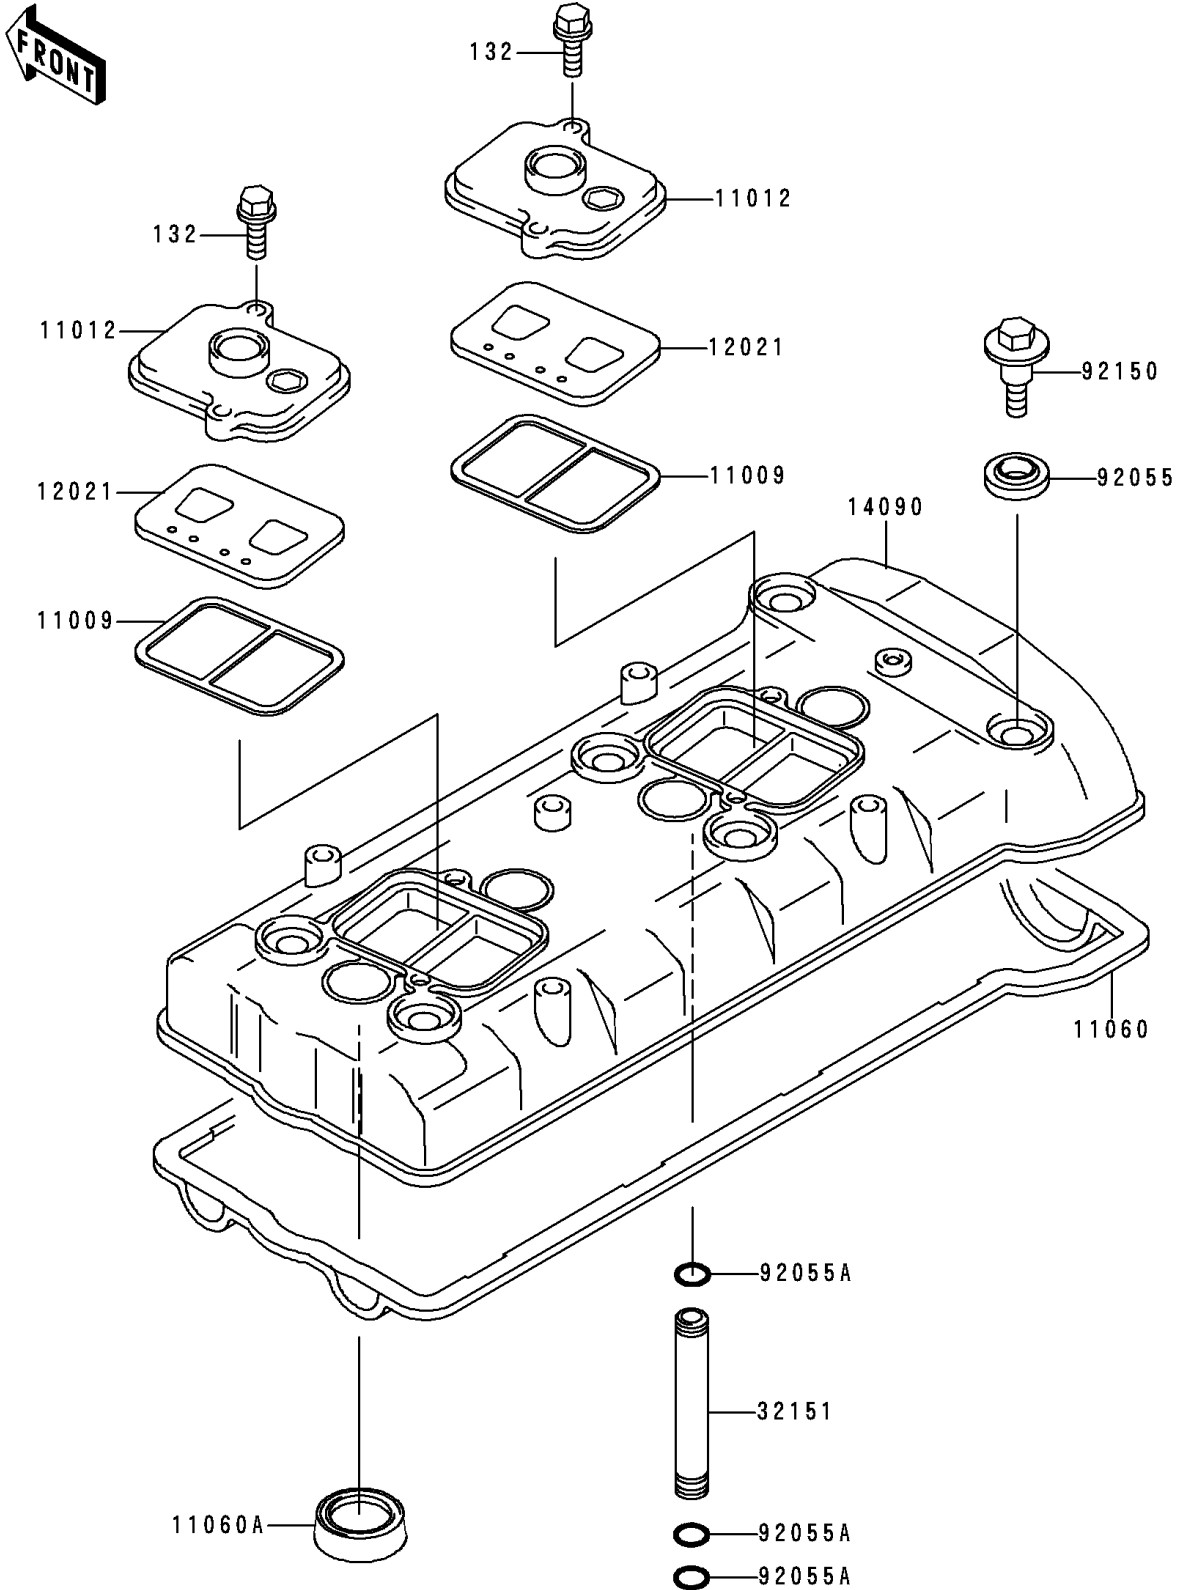

1996 Ninja® ZX™-7RR PARTS DIAGRAM

Cylinder Head Cover

E1112

1996 Ninja® ZX™-7RR PARTS LIST

Cylinder Head Cover

ITEM NAME	PART NUMBER	QUANTITY
BOLT-FLANGED-SMALL (Ref # 132)	132Y0620	4
GASKET, REED VALVE (Ref # 11009)	11009-1857	2
CAP, REED VALVE (Ref # 11012)	11012-1943	2
GASKET, HEAD COVER (Ref # 11060)	11060-1706	1
GASKET (Ref # 11060A)	11060-1763	4
VALVE-ASSY-REED (Ref # 12021)	12021-1053	2
COVER, HEAD (Ref # 14090)	14090-1638	1
PIPE (Ref # 32151)	32151-1608	4
RING-O, HEAD COVER BOLT (Ref # 92055)	92055-1352	6
RING-O, 9X1.5 (Ref # 92055A)	92055-1509	12
BOLT, HEAD COVER (Ref # 92150)	92150-1447	6