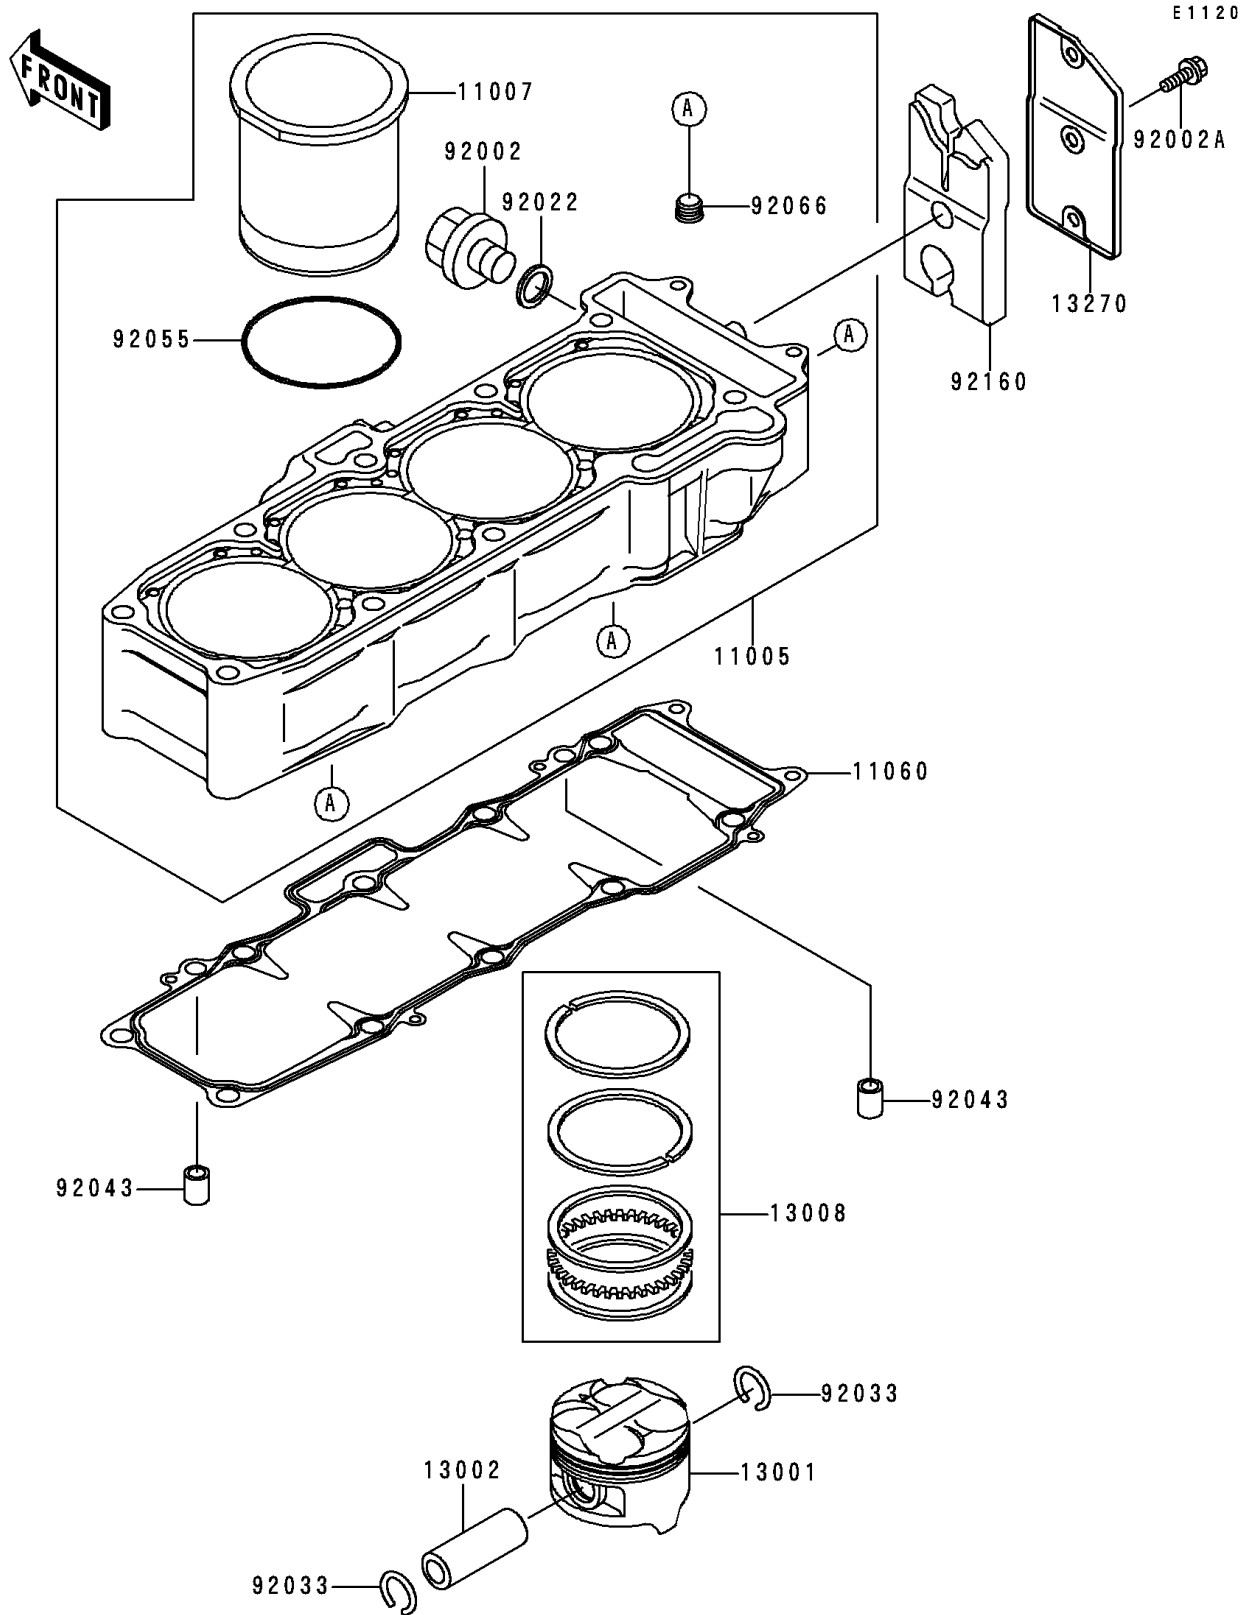

1996 Ninja® ZX™-7RR PARTS DIAGRAM

Cylinder/Piston(s)

1996 Ninja® ZX™-7RR PARTS LIST

Cylinder/Piston(s)

ITEM NAME	PART NUMBER	QUANTITY
CYLINDER-ENGINE (Ref # 11005)	11005-1837	1
LINER-CYLINDER (Ref # 11007)	11007-1139	4
GASKET,CYLINDER BASE,T=0.2 (Ref # 11060)	11060-1705	1
PISTON-ENGINE,STD (Ref # 13001)	13001-1447	4
PIN-PISTON (Ref # 13002)	13002-1086	4
RING-SET-PISTON,STD (Ref # 13008)	13008-1168	4
PLATE (Ref # 13270)	13270-1502	1
BOLT,16X10 (Ref # 92002)	92002-1238	1
BOLT,6X8 (Ref # 92002A)	92002-1604	3
WASHER,16XX22X1.0 (Ref # 92022)	92022-1812	1
RING-SNAP,20.5X1.2 (Ref # 92033)	92033-1099	8
PIN,DOWEL,10X14 (Ref # 92043)	92043-1037	2
RING-O,78.9X2.0 (Ref # 92055)	92055-1526	4
PLUG (Ref # 92066)	92066-1260	3
DAMPER (Ref # 92160)	92160-1813	1