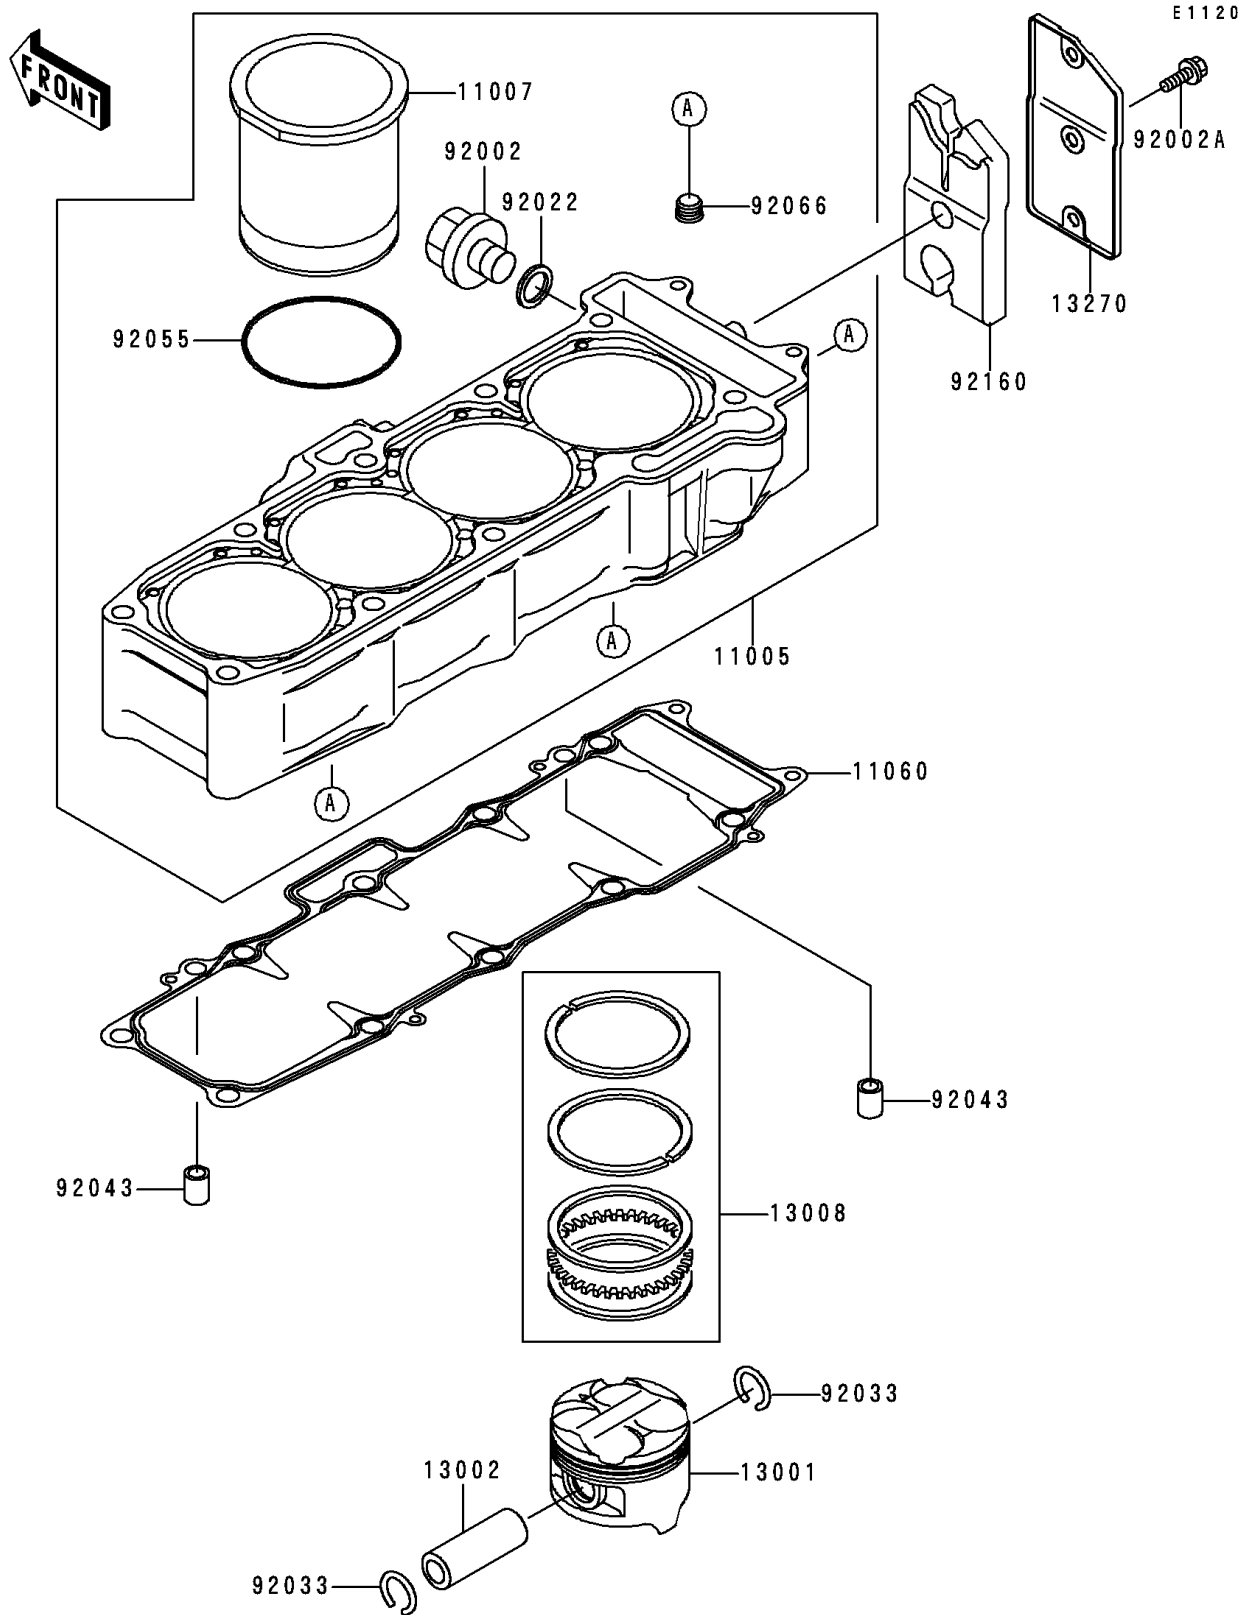

1997 Ninja® ZX™-7RR PARTS DIAGRAM

Cylinder/Piston(s)

1997 Ninja® ZX™ -7RR PARTS LIST

Cylinder/Piston(s)

ITEM NAME	PART NUMBER	QUANTITY
CYLINDER-ENGINE (Ref # 11005)	11005-1837	1
LINER-CYLINDER (Ref # 11007)	11007-1139	4
GASKET,CYLINDER BASE,T=0.2 (Ref # 11060)	11060-1705	1
PISTON-ENGINE,STD (Ref # 13001)	13001-1447	4
PIN-PISTON (Ref # 13002)	13002-1086	4
RING-SET-PISTON,STD (Ref # 13008)	13008-1168	4
PLATE (Ref # 13270)	13270-1502	1
BOLT,16X10 (Ref # 92002)	92002-1238	1
BOLT,6X8 (Ref # 92002A)	92002-1604	3
WASHER,16XX22X1.0 (Ref # 92022)	92022-1812	1
RING-SNAP,20.5X1.2 (Ref # 92033)	92033-1099	8
PIN,DOWEL,10X14 (Ref # 92043)	92043-1037	2
RING-O,78.9X2.0 (Ref # 92055)	92055-1526	4
PLUG (Ref # 92066)	92066-1260	3
DAMPER (Ref # 92160)	92160-1813	1