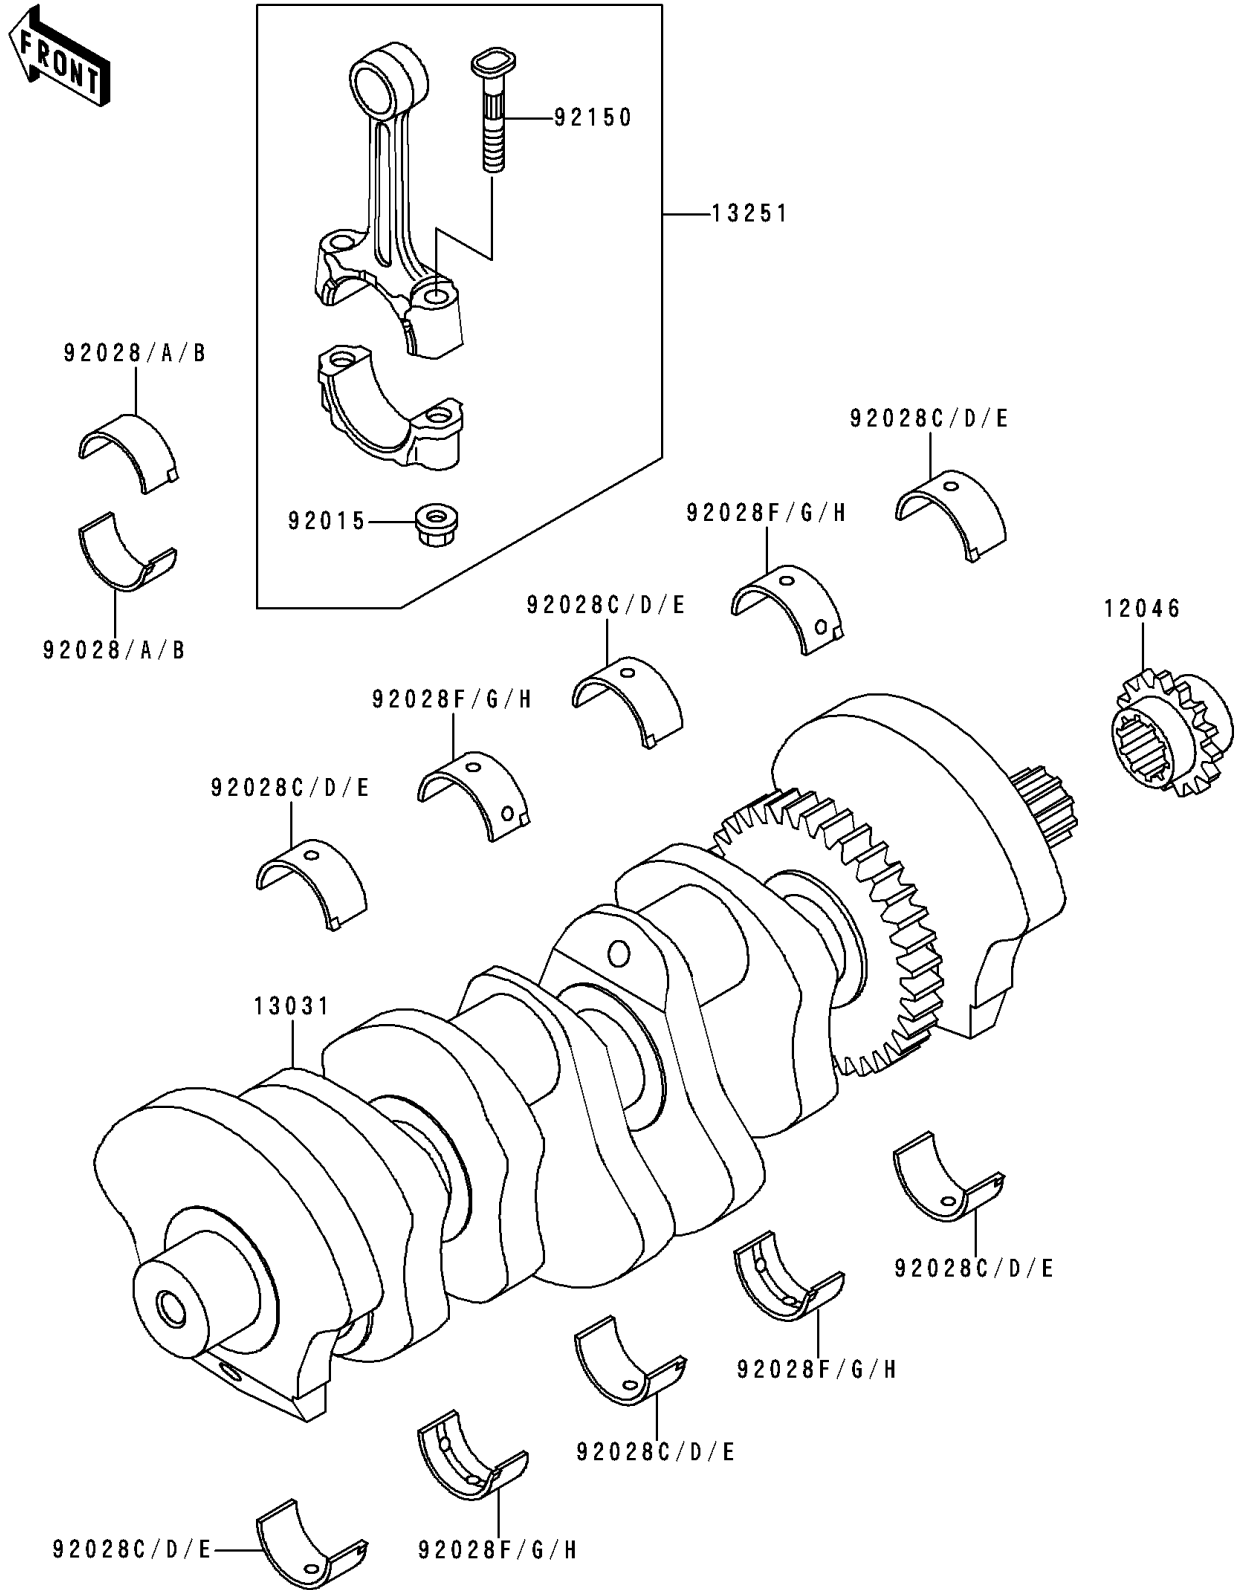

1996 Ninja® ZX™-7RR PARTS DIAGRAM

Crankshaft

E1321

1996 Ninja® ZX™-7RR PARTS LIST

Crankshaft

ITEM NAME	PART NUMBER	QUANTITY
SPROCKET (Ref # 12046)	12046-1172	1
CRANKSHAFT-COMP (Ref # 13031)	13031-1406	1
ROD-ASSY-CONNECTING,G (Ref # 13251)	13251-1097-GG	4
NUT,FLANGED,8MM (Ref # 92015)	92015-1311	8
BUSHING,CONNECTING ROD,BLUE (Ref # 92028)	92028-1623	8
BUSHING,CONNECTING ROD,BLACK (Ref # 92028A)	92028-1624	AR
BUSHING,CONNECTING ROD,BROWN (Ref # 92028B)	92028-1625	AR
BUSHING,CRANKSHAFT,#1&3&5,BLUE (Ref # 92028C)	92028-1626	6
BUSHING,CRANKSHAFT,1&3&5,BLACK (Ref # 92028D)	92028-1627	AR
BUSHING,CRANKSHAFT,1&3&5,BROWN (Ref # 92028E)	92028-1628	AR
BUSHING,CRANKSHAFT,#2,BLUE (Ref # 92028F)	92028-1629	4
BUSHING,CRANKSAHFT,#2,BLACK (Ref # 92028G)	92028-1630	AR
BUSHING,CRANKSAHFT,#2,BROWN (Ref # 92028H)	92028-1631	AR
BOLT,CONNECTING ROD,8MM (Ref # 92150)	92150-1216	8