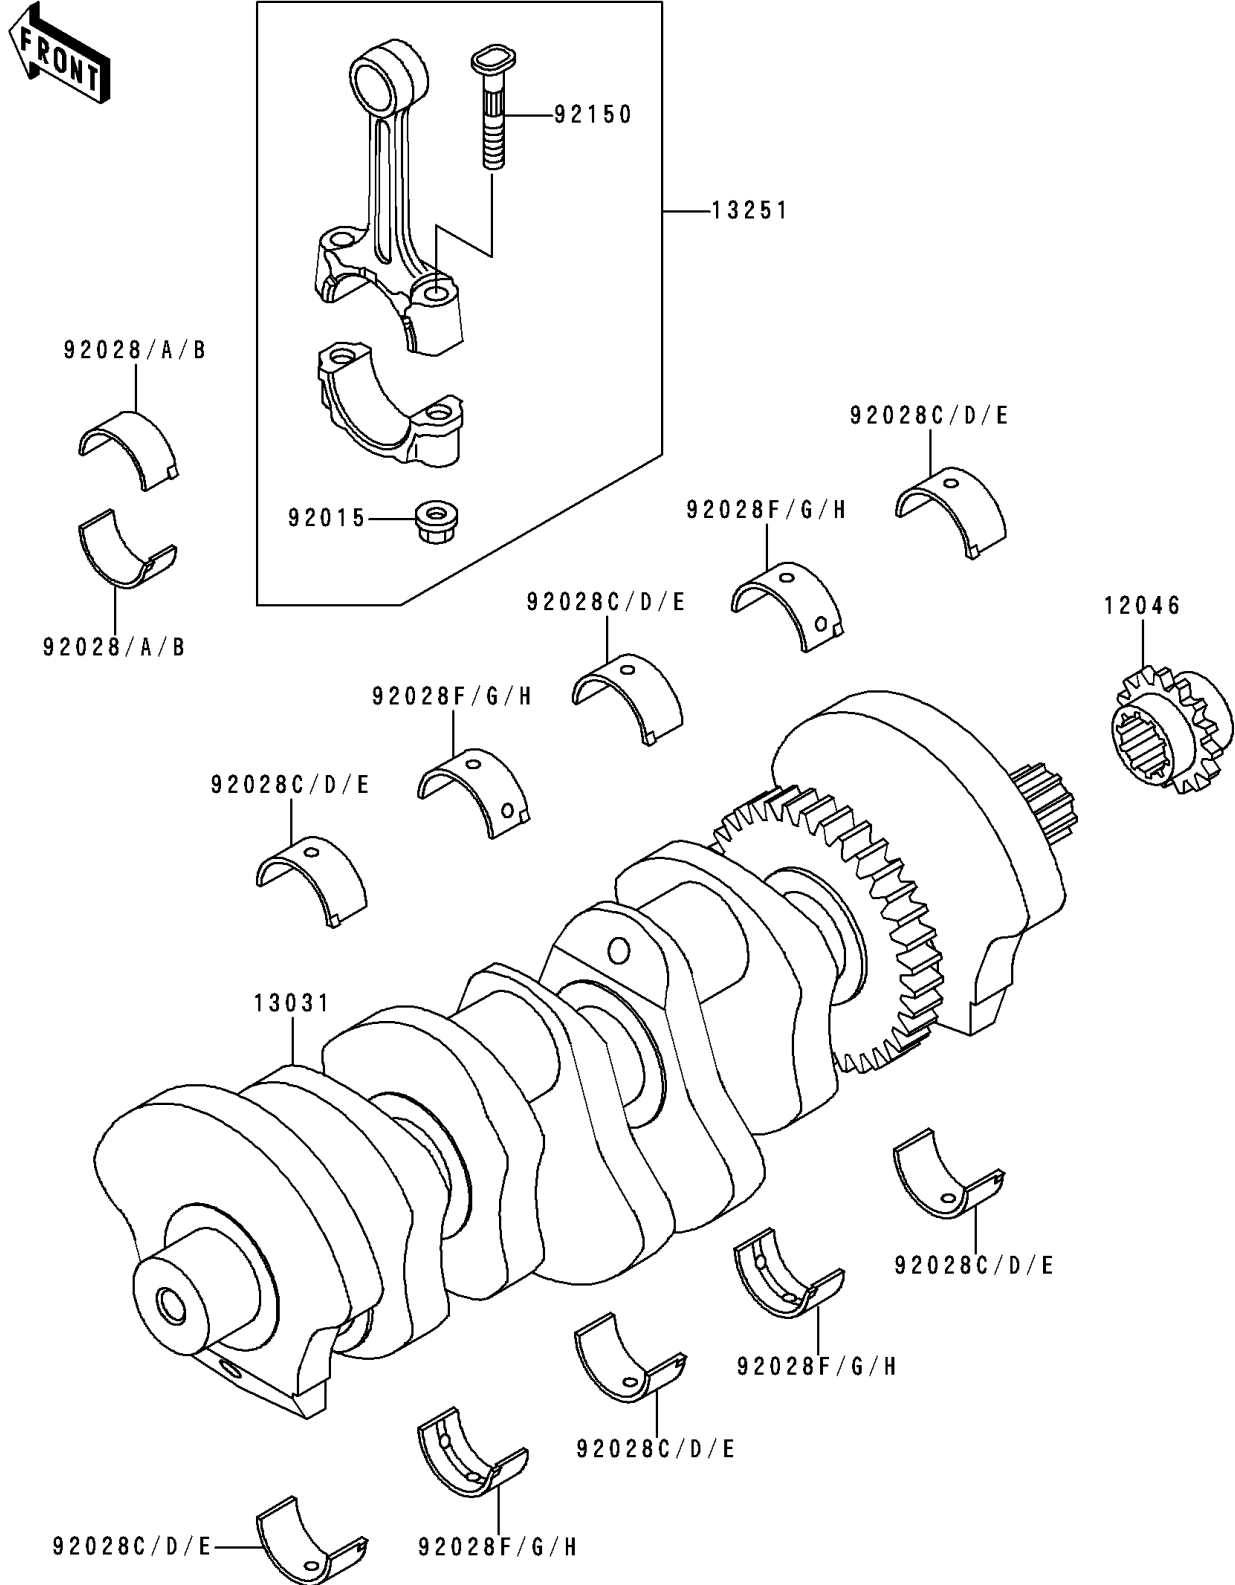

1997 Ninja® ZX™-7RR PARTS DIAGRAM

Crankshaft

E1321

1997 Ninja® ZX™-7RR PARTS LIST

Crankshaft

ITEM NAME	PART NUMBER	QUANTITY
SPROCKET (Ref # 12046)	12046-1172	1
CRANKSHAFT-COMP (Ref # 13031)	13031-1406	1
ROD-ASSY-CONNECTING,G (Ref # 13251)	13251-1097-GG	4
NUT,FLANGED,8MM (Ref # 92015)	92015-1311	8
BUSHING,CONNECTING ROD,BLUE (Ref # 92028)	92028-1623	8
BUSHING,CONNECTING ROD,BLACK (Ref # 92028A)	92028-1624	AR
BUSHING,CONNECTING ROD,BROWN (Ref # 92028B)	92028-1625	AR
BUSHING,CRANKSHAFT,#1&3&5,BLUE (Ref # 92028C)	92028-1626	6
BUSHING,CRANKSHAFT,1&3&5,BLACK (Ref # 92028D)	92028-1627	AR
BUSHING,CRANKSHAFT,1&3&5,BROWN (Ref # 92028E)	92028-1628	AR
BUSHING,CRANKSHAFT,#2,BLUE (Ref # 92028F)	92028-1629	4
BUSHING,CRANKSAHFT,#2,BLACK (Ref # 92028G)	92028-1630	AR
BUSHING,CRANKSAHFT,#2,BROWN (Ref # 92028H)	92028-1631	AR
BOLT,CONNECTING ROD,8MM (Ref # 92150)	92150-1216	8