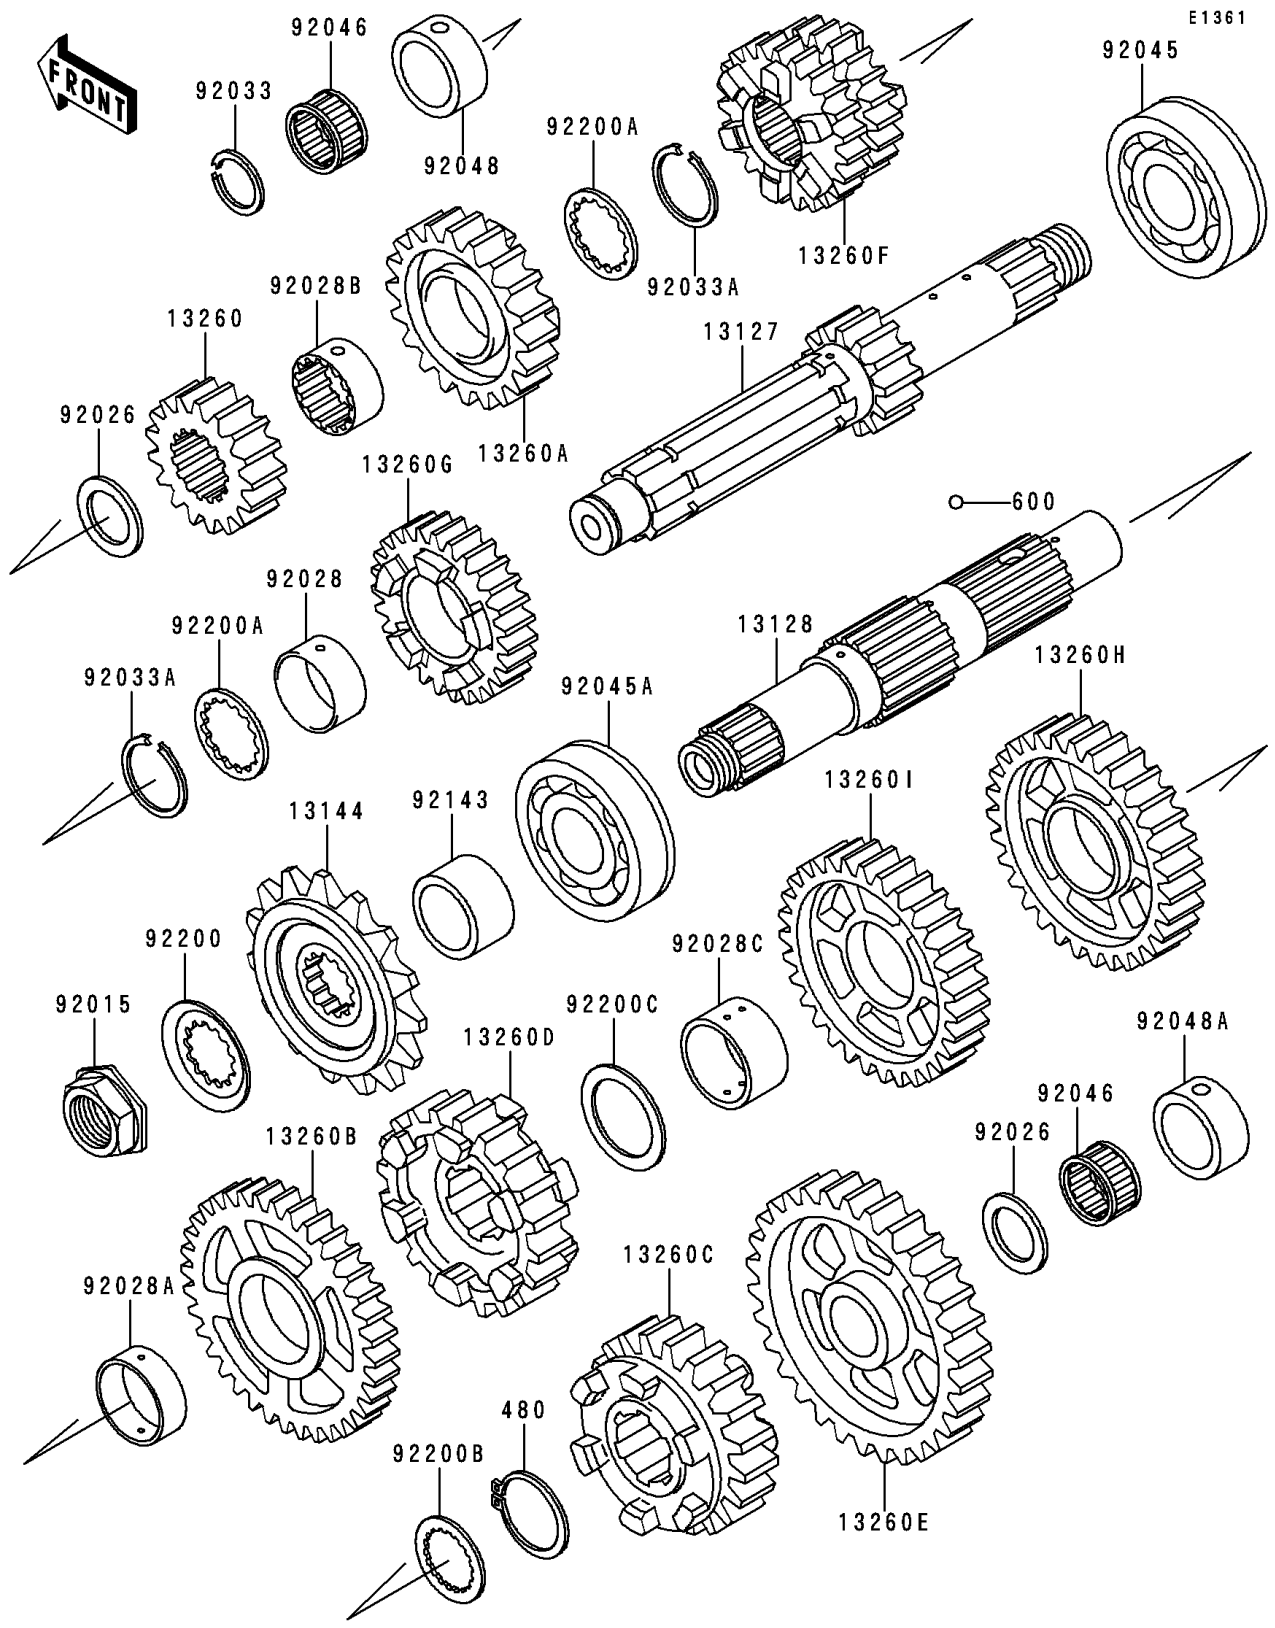

1996 Ninja® ZX™-7RR PARTS DIAGRAM

Transmission

1996 Ninja® ZX™-7RR PARTS LIST

Transmission

ITEM NAME	PART NUMBER	QUANTITY
CIRCLIP (Ref # 480)	480J2900	1
BALL-STEEL,5/32" (Ref # 600)	600A0500	3
SHAFT-TRANSMISSION INPUT (Ref # 13127)	13127-1245	1
SHAFT-TRANSMISSION OUTPUT (Ref # 13128)	13128-1208	1
SPROCKET-OUTPUT,16T (Ref # 13144)	13144-1256	1
GEAR,INPUT 2ND,19T (Ref # 13260)	13260-1530	1
GEAR,INPUT TOP,25T (Ref # 13260A)	13260-1533	1
GEAR,OUTPUT 2ND,36T (Ref # 13260B)	13260-1534	1
GEAR,OUTPUT 5TH,31T (Ref # 13260C)	13260-1536	1
GEAR,OUTPUT TOP,30T (Ref # 13260D)	13260-1537	1
GEAR,OUTPUT LOW,38T (Ref # 13260E)	13260-1540	1
GEAR,INPUT 3RD&4TH,21T&22T (Ref # 13260F)	13260-1610	1
GEAR,INPUT 5TH,24T (Ref # 13260G)	13260-1611	1
GEAR,OUTPUT 3RD,34T (Ref # 13260H)	13260-1612	1
GEAR,OUTPUT 4TH,31T (Ref # 13260I)	13260-1614	1
NUT,20MM (Ref # 92015)	92015-1963	1
SPACER,22X35.5X2.1 (Ref # 92026)	92026-1224	2
BUSHING,INPUT 5TH GEAR (Ref # 92028)	92028-1449	1
BUSHING,OUTPUT GEAR,2ND (Ref # 92028A)	92028-1707	1
BUSHING,INPUT TOP GEAR (Ref # 92028B)	92028-1752	1
BUSHING,OUTPUT,3RD&4TH (Ref # 92028C)	92028-1753	1
RING-SNAP,20X25.5X1.2 (Ref # 92033)	92033-025	1
RING-SNAP,25.9MM (Ref # 92033A)	92033-1037	2
BEARING-BALL,6305N2SH2 (Ref # 92045)	92045-1224	1
BEARING-BALL,5305X (Ref # 92045A)	92045-1323	1
BEARING-NEEDLE,FWF-223014 (Ref # 92046)	92046-031	2
RACE,INPUT SHAFT (Ref # 92048)	92048-1066	1
RACE,0RZ30X38X17PX1 (Ref # 92048A)	92048-1067	1
COLLAR,ENGINE SPROCKET (Ref # 92143)	92143-1788	1

1996 Ninja® ZX™-7RR PARTS LIST

Transmission

ITEM NAME	PART NUMBER	QUANTITY
WASHER (Ref # 92200)	92200-1065	1
WASHER,2ND,3RD,4TH (Ref # 92200A)	92200-1240	2
WASHER,TOOTHED,28X30X2 (Ref # 92200B)	92200-1277	1
WASHER,29.9X40X1.5 (Ref # 92200C)	92200-1278	1