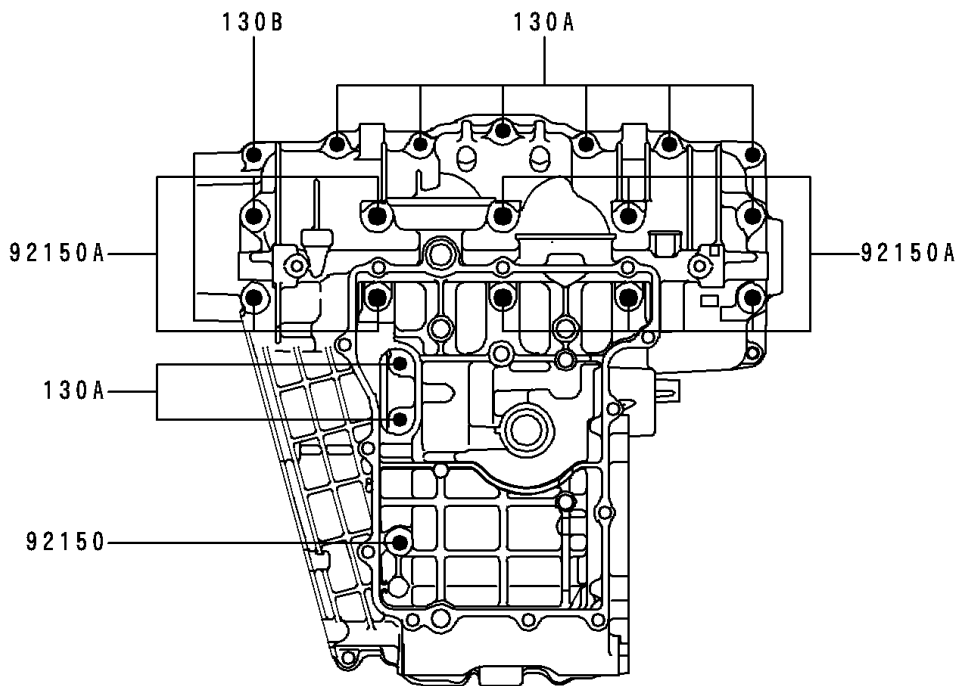

# 1996 Ninja<sup>®</sup> ZX<sup>™</sup>-7RR PARTS DIAGRAM

## Crankcase Bolt Pattern

E1412

Crankcase Upper

Crankcase Lower

## Crankcase Bolt Pattern

ITEM NAME	PART NUMBER	QUANTITY
BOLT-FLANGED (Ref # 130)	130Z0835	2
BOLT-FLANGED (Ref # 130A)	130Z0840	9
BOLT-FLANGED (Ref # 130B)	130Z0845	1
BOLT-FLANGED (Ref # 130C)	130Z0870	6
BOLT,8X115 (Ref # 92150)	92150-1550	1
BOLT,9X95 (Ref # 92150A)	92150-1759	10