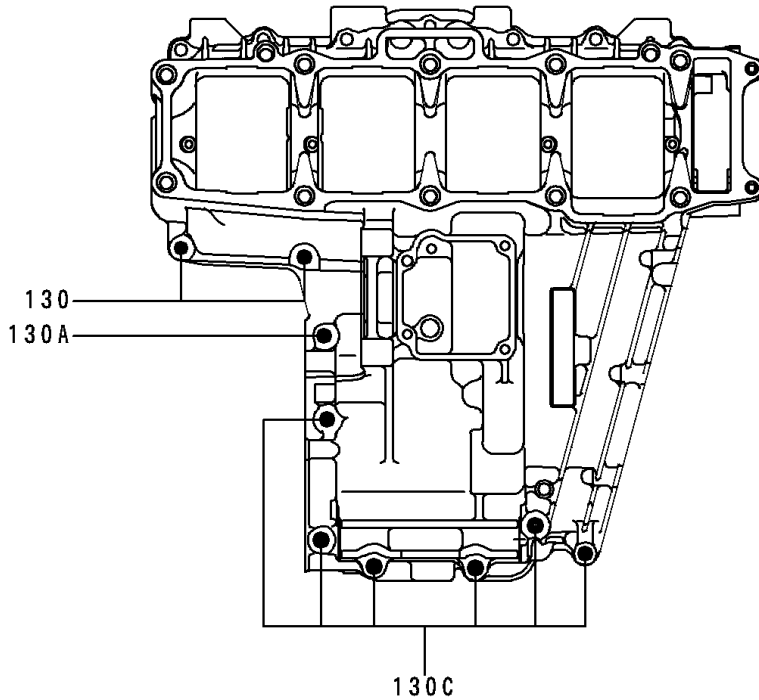

# 1996 Ninja<sup>®</sup> ZX<sup>™</sup>-7RR PARTS DIAGRAM

## Crankcase Bolt Pattern

E1412

Crankcase Upper

Crankcase Lower

## Crankcase Bolt Pattern

ITEM NAME	PART NUMBER	QUANTITY
BOLT-FLANGED (Ref # 130)	130Z0835	2
BOLT-FLANGED (Ref # 130A)	130Z0840	9
BOLT-FLANGED (Ref # 130B)	130Z0845	1
BOLT-FLANGED (Ref # 130C)	130Z0870	6
BOLT,8X115 (Ref # 92150)	92150-1550	1
BOLT,9X95 (Ref # 92150A)	92150-1759	10