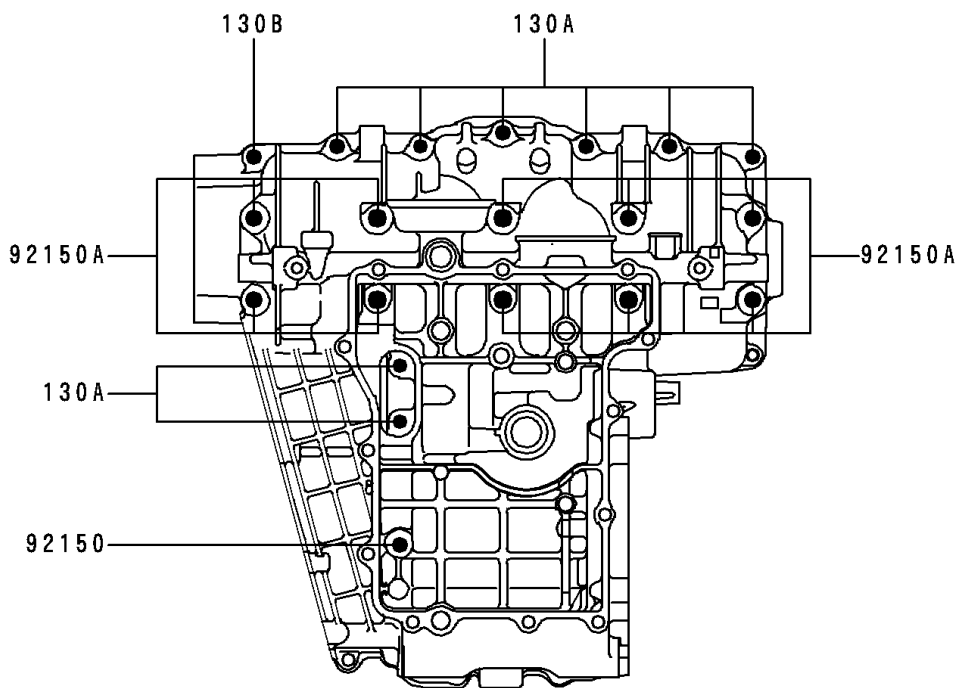

1997 Ninja[®] ZX[™]-7RR PARTS DIAGRAM

Crankcase Bolt Pattern

E1412

Crankcase Upper

Crankcase Lower

1997 Ninja® ZX™-7RR PARTS LIST

Crankcase Bolt Pattern

ITEM NAME	PART NUMBER	QUANTITY
BOLT-FLANGED (Ref # 130)	130Z0835	2
BOLT-FLANGED (Ref # 130A)	130Z0840	9
BOLT-FLANGED (Ref # 130B)	130Z0845	1
BOLT-FLANGED (Ref # 130C)	130Z0870	6
BOLT,8X115 (Ref # 92150)	92150-1550	1
BOLT,9X95 (Ref # 92150A)	92150-1759	10