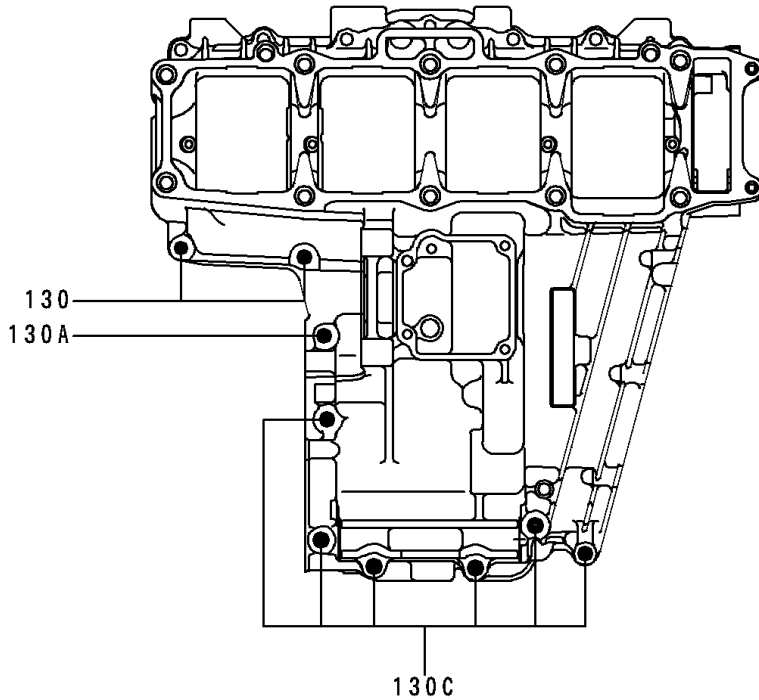

1997 Ninja[®] ZX[™]-7RR PARTS DIAGRAM

Crankcase Bolt Pattern

E1412

Crankcase Upper

Crankcase Lower

1997 Ninja® ZX™-7RR PARTS LIST

Crankcase Bolt Pattern

ITEM NAME	PART NUMBER	QUANTITY
BOLT-FLANGED (Ref # 130)	130Z0835	2
BOLT-FLANGED (Ref # 130A)	130Z0840	9
BOLT-FLANGED (Ref # 130B)	130Z0845	1
BOLT-FLANGED (Ref # 130C)	130Z0870	6
BOLT,8X115 (Ref # 92150)	92150-1550	1
BOLT,9X95 (Ref # 92150A)	92150-1759	10