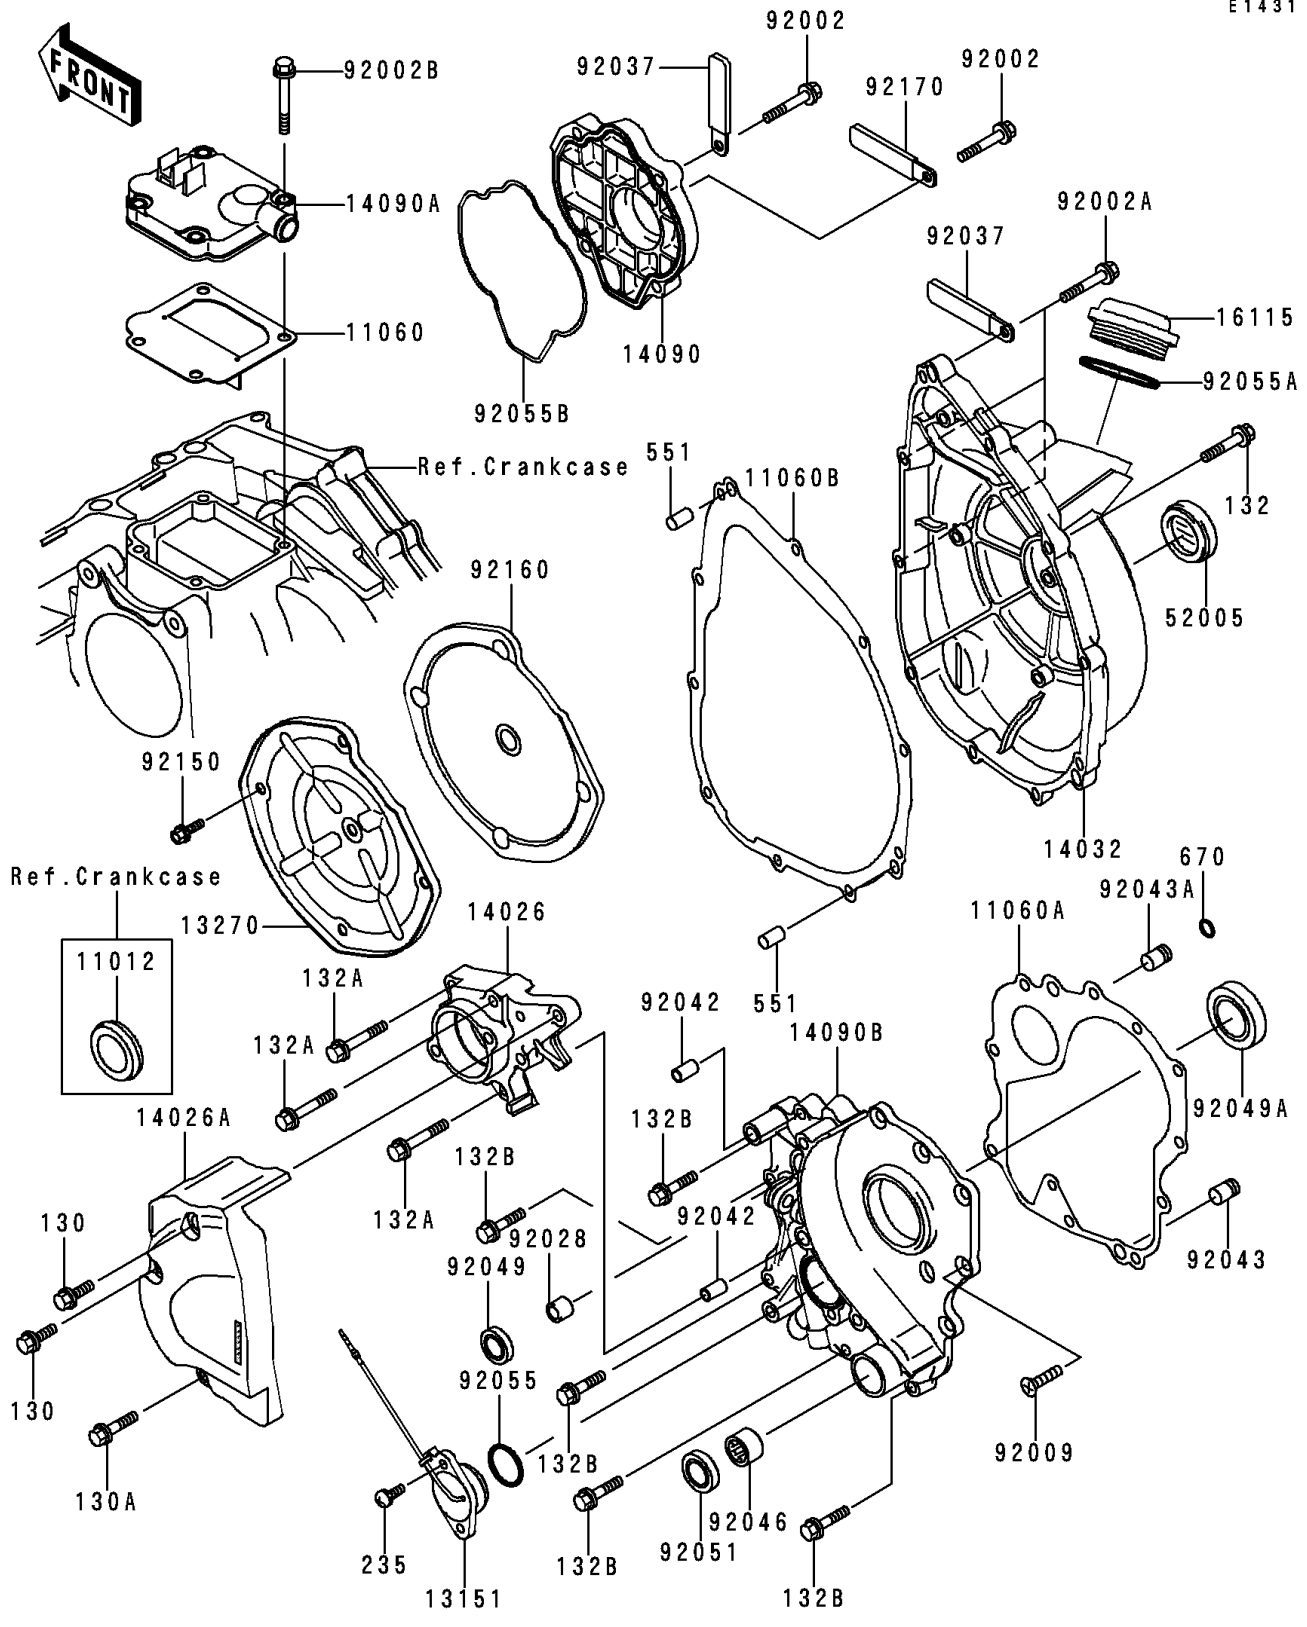

1996 Ninja® ZX™-7RR PARTS DIAGRAM

Engine Cover(s)

E1431

1996 Ninja® ZX™-7RR PARTS LIST

Engine Cover(s)

ITEM NAME	PART NUMBER	QUANTITY
BOLT-FLANGED,6X16,BLACK (Ref # 130)	130J0616	2
BOLT-FLANGED,6X25 (Ref # 130A)	130J0625	1
BOLT-FLANGED-SMALL (Ref # 132)	132J0625	7
BOLT-FLANGED-SMALL (Ref # 132A)	132J0635	3
BOLT-FLANGED-SMALL (Ref # 132B)	132Y0625	5
SCREW-PAN-WP-CROS (Ref # 235)	235C0516	2
PIN-DOWEL,8X14 (Ref # 551)	551A0814	2
O RING,5MM (Ref # 670)	670B1505	1
CAP,LH (Ref # 11012)	11012-1770	1
GASKET,BREATHER COVER (Ref # 11060)	11060-1702	1
GASKET,TRANSMISSION COVER (Ref # 11060A)	11060-1703	1
GASKET,CLUTCH COVER (Ref # 11060B)	11060-1704	1
SWITCH-COMP (Ref # 13151)	13151-1081	1
PLATE,CLUTCH COVER (Ref # 13270)	13270-1580	1
COVER-CHAIN,FR (Ref # 14026)	14026-1228	1
COVER-CHAIN,RR (Ref # 14026A)	14026-1229	1
COVER-CLUTCH (Ref # 14032)	14032-1427	1
COVER,PULSING (Ref # 14090)	14090-1630	1
COVER,BREATHER (Ref # 14090A)	14090-1631	1
COVER,TRANSMISSION (Ref # 14090B)	14090-1632	1
CAP-OIL FILLER (Ref # 16115)	16115-1064	1
GAUGE,OIL LEVEL (Ref # 52005)	52005-1057	1
BOLT,6X20 (Ref # 92002)	92002-1343	4
BOLT,6X30 (Ref # 92002A)	92002-1534	3
BOLT,6X25 (Ref # 92002B)	92002-1582	4
SCREW,6X16 (Ref # 92009)	92009-1360	5
BUSHING,8X12X10 (Ref # 92028)	92028-1750	1
CLAMP,WIRING HARNESS (Ref # 92037)	92037-1877	2
PIN,DOWEL,6.3X8X14 (Ref # 92042)	92042-007	2

1996 Ninja® ZX™-7RR PARTS LIST

Engine Cover(s)

ITEM NAME	PART NUMBER	QUANTITY
PIN,6.2X8X14 (Ref # 92043)	92043-1263	1
PIN (Ref # 92043A)	92043-1456	1
BEARING-NEEDLE,HK1312 (Ref # 92046)	92046-1148	1
SEAL-OIL,SD-8187 (Ref # 92049)	92049-1017	1
SEAL-OIL,TC32488 (Ref # 92049A)	92049-1361	1
SEAL-OIL,TB13225.5 (Ref # 92051)	92051-005	1
RING-O (Ref # 92055)	92055-091	1
RING-O,38MM (Ref # 92055A)	92055-1295	1
RING-O,PULSING COVER (Ref # 92055B)	92055-1543	1
BOLT,5X8 (Ref # 92150)	92150-1406	5
DAMPER,CLUTCH COVER (Ref # 92160)	92160-1702	1
CLAMP (Ref # 92170)	92170-1514	1