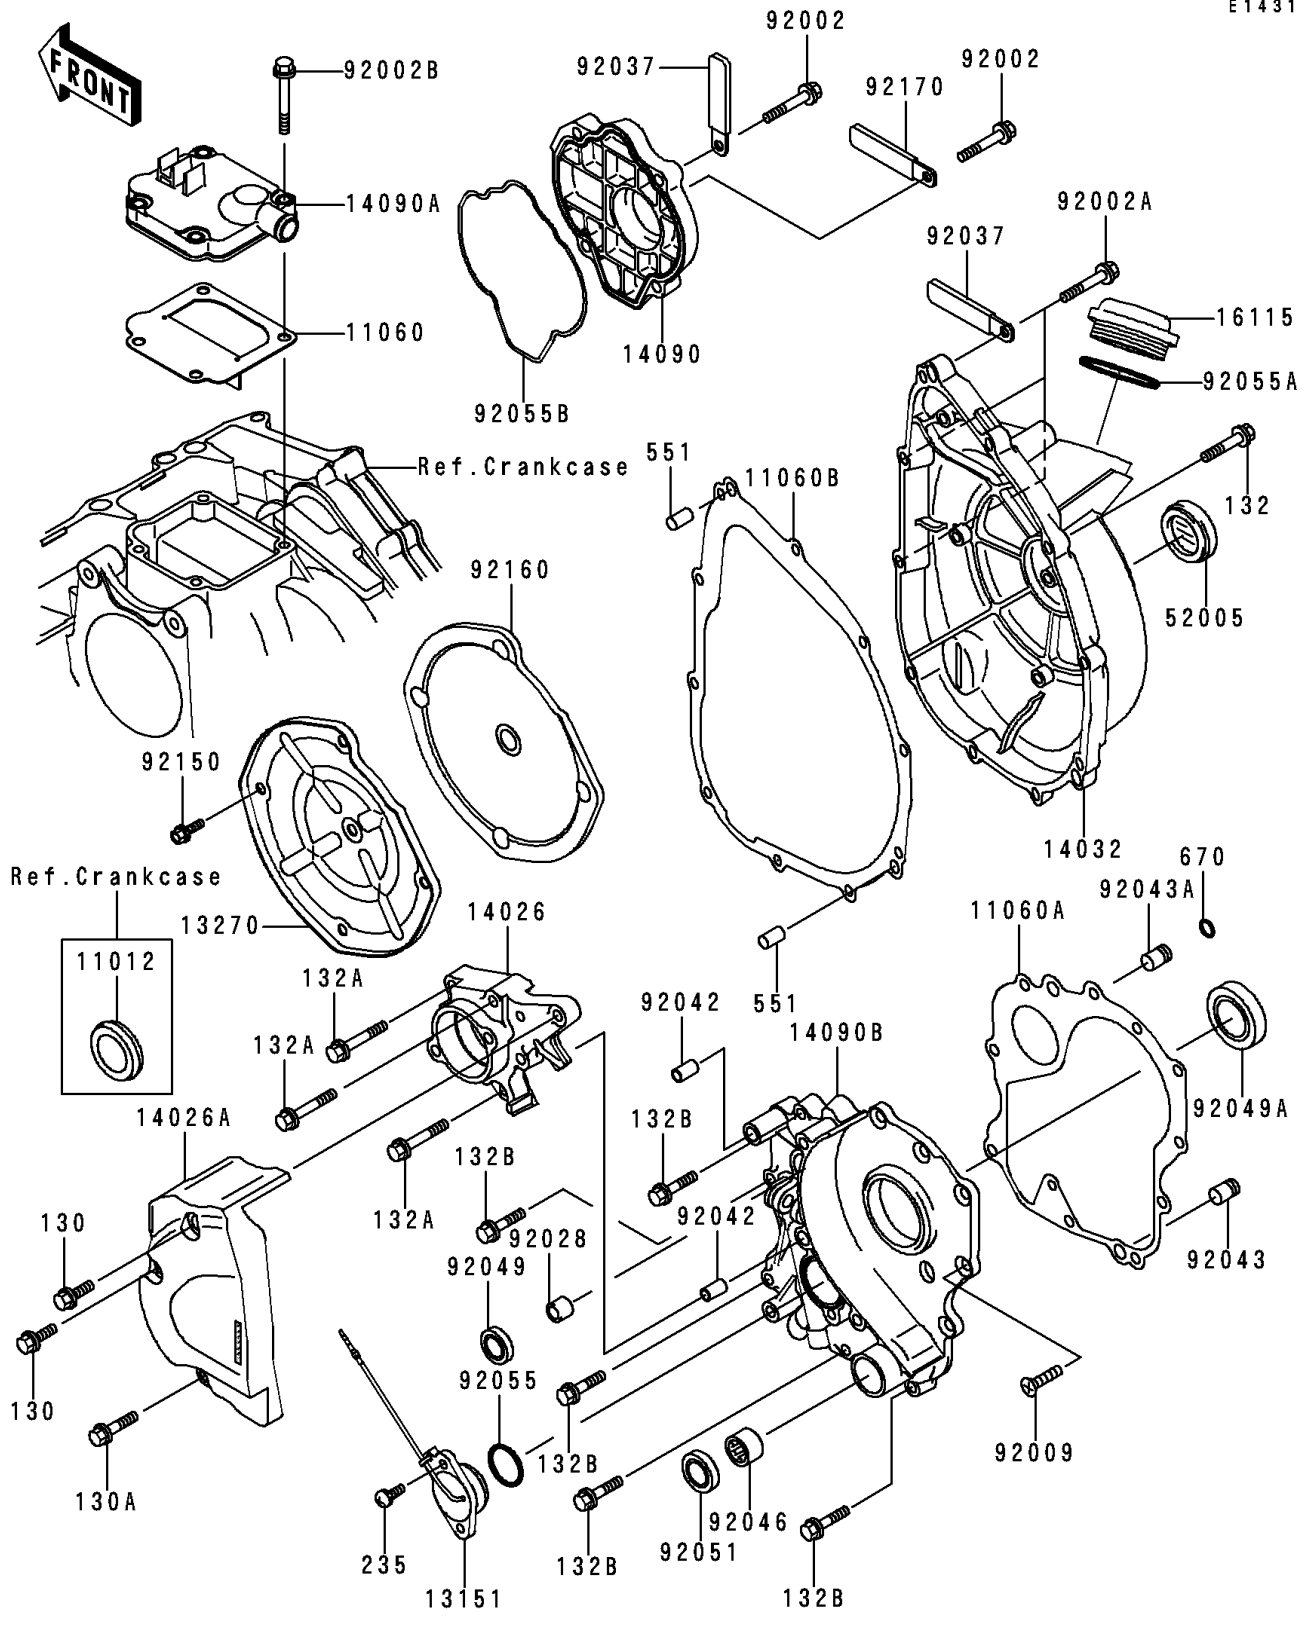

1997 Ninja® ZX™-7RR PARTS DIAGRAM

Engine Cover(s)

E1431

1997 Ninja® ZX™-7RR PARTS LIST

Engine Cover(s)

ITEM NAME	PART NUMBER	QUANTITY
BOLT-FLANGED,6X16,BLACK (Ref # 130)	130J0616	2
BOLT-FLANGED,6X25 (Ref # 130A)	130J0625	1
BOLT-FLANGED-SMALL (Ref # 132)	132J0625	7
BOLT-FLANGED-SMALL (Ref # 132A)	132J0635	3
BOLT-FLANGED-SMALL (Ref # 132B)	132Y0625	5
SCREW-PAN-WP-CROS (Ref # 235)	235C0516	2
PIN-DOWEL,8X14 (Ref # 551)	551A0814	2
O RING,5MM (Ref # 670)	670B1505	1
CAP,LH (Ref # 11012)	11012-1770	1
GASKET,BREATHER COVER (Ref # 11060)	11060-1702	1
GASKET,TRANSMISSION COVER (Ref # 11060A)	11060-1703	1
GASKET,CLUTCH COVER (Ref # 11060B)	11060-1704	1
SWITCH-COMP (Ref # 13151)	13151-1081	1
PLATE,CLUTCH COVER (Ref # 13270)	13270-1580	1
COVER-CHAIN,FR (Ref # 14026)	14026-1228	1
COVER-CHAIN,RR (Ref # 14026A)	14026-1229	1
COVER-CLUTCH (Ref # 14032)	14032-1427	1
COVER,PULSING (Ref # 14090)	14090-1630	1
COVER,BREATHER (Ref # 14090A)	14090-1631	1
COVER,TRANSMISSION (Ref # 14090B)	14090-1632	1
CAP-OIL FILLER (Ref # 16115)	16115-1064	1
GAUGE,OIL LEVEL (Ref # 52005)	52005-1057	1
BOLT,6X20 (Ref # 92002)	92002-1343	4
BOLT,6X30 (Ref # 92002A)	92002-1534	3
BOLT,6X25 (Ref # 92002B)	92002-1582	4
SCREW,6X16 (Ref # 92009)	92009-1360	5
BUSHING,8X12X10 (Ref # 92028)	92028-1750	1
CLAMP,WIRING HARNESS (Ref # 92037)	92037-1877	2
PIN,DOWEL,6.3X8X14 (Ref # 92042)	92042-007	2

1997 Ninja® ZX™-7RR PARTS LIST

Engine Cover(s)

ITEM NAME	PART NUMBER	QUANTITY
PIN,6.2X8X14 (Ref # 92043)	92043-1263	1
PIN (Ref # 92043A)	92043-1456	1
BEARING-NEEDLE,HK1312 (Ref # 92046)	92046-1148	1
SEAL-OIL,SD-8187 (Ref # 92049)	92049-1017	1
SEAL-OIL,TC32488 (Ref # 92049A)	92049-1361	1
SEAL-OIL,TB13225.5 (Ref # 92051)	92051-005	1
RING-O (Ref # 92055)	92055-091	1
RING-O,38MM (Ref # 92055A)	92055-1295	1
RING-O,PULSING COVER (Ref # 92055B)	92055-1543	1
BOLT,5X8 (Ref # 92150)	92150-1406	5
DAMPER,CLUTCH COVER (Ref # 92160)	92160-1702	1
CLAMP (Ref # 92170)	92170-1514	1