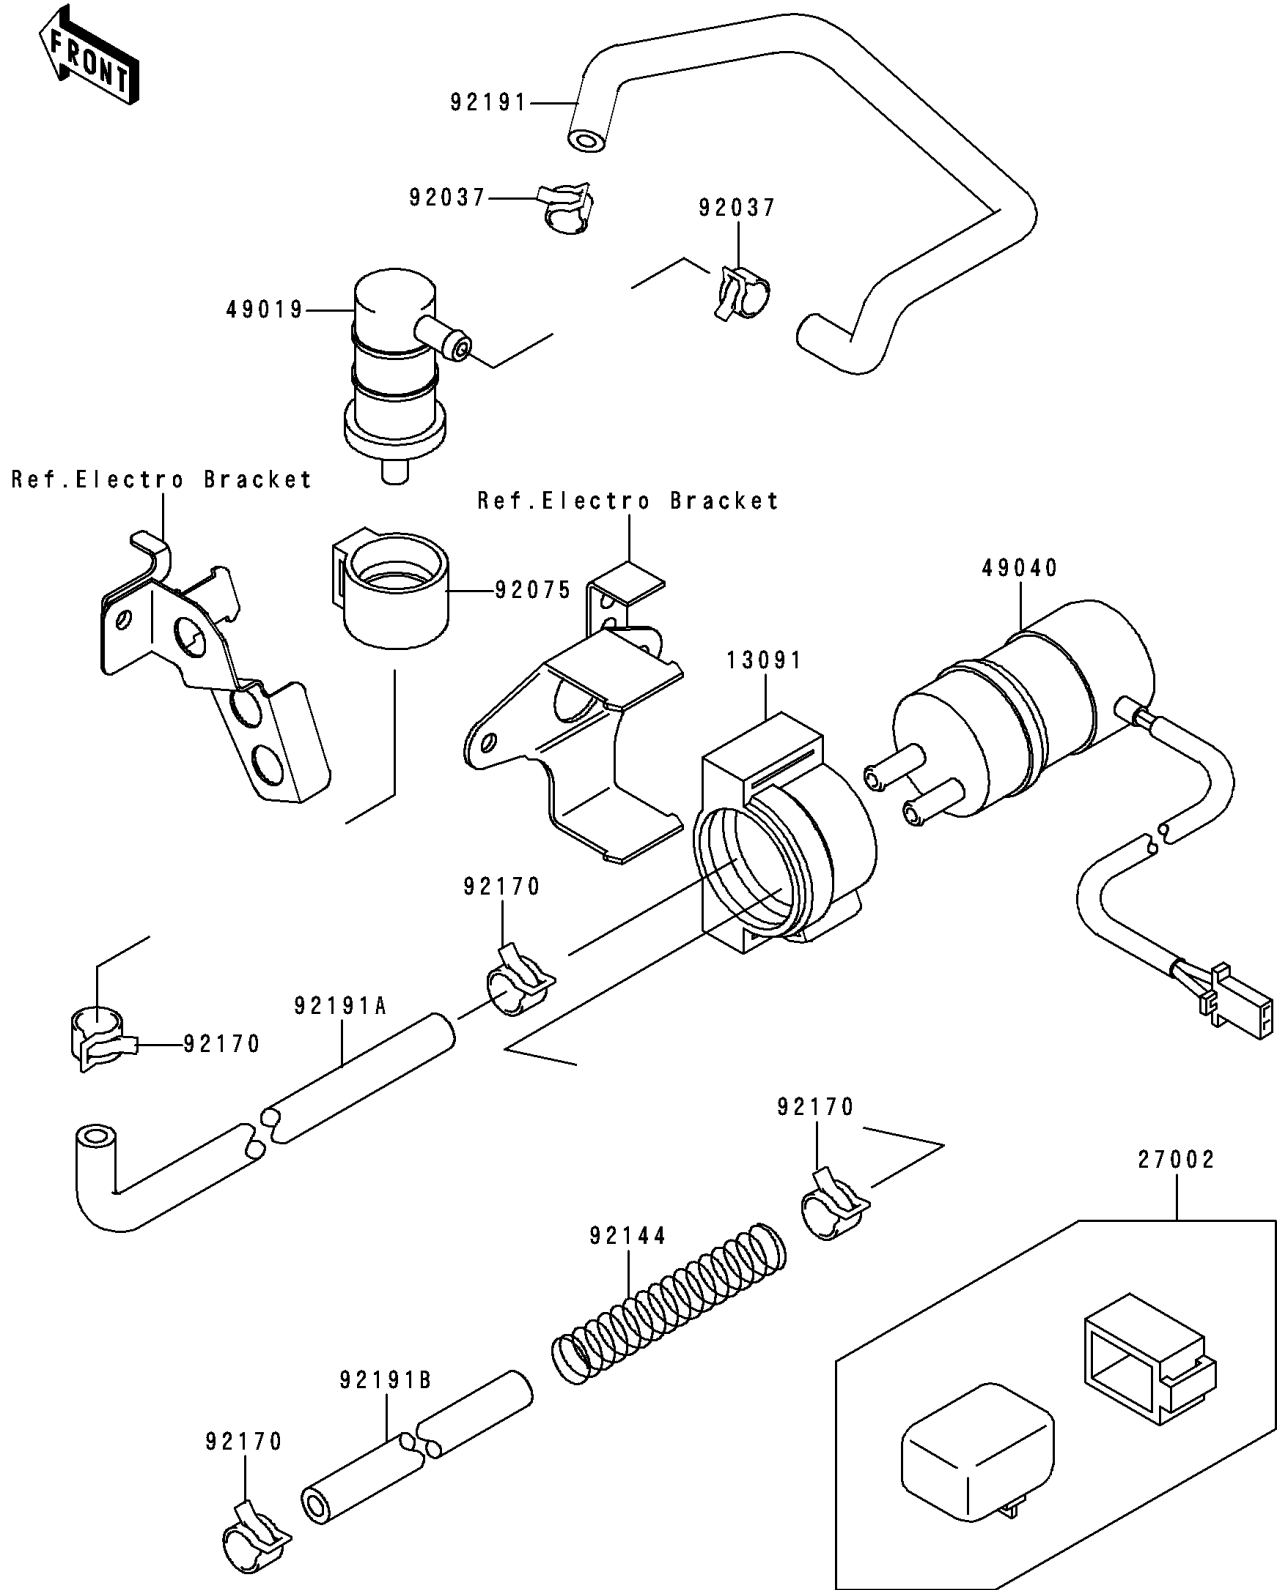

1996 Ninja® ZX™-7RR PARTS DIAGRAM

Fuel Pump

E1520

1996 Ninja® ZX™-7RR PARTS LIST

Fuel Pump

ITEM NAME	PART NUMBER	QUANTITY
HOLDER,FUEL PUMP (Ref # 13091)	13091-1738	1
RELAY-ASSY (Ref # 27002)	27002-1065	1
FILTER-FUEL (Ref # 49019)	49019-1081	1
PUMP-FUEL (Ref # 49040)	49040-1061	1
CLAMP (Ref # 92037)	92037-1181	2
DAMPER,FUEL FILTER (Ref # 92075)	92075-1853	1
SPRING,HOSE PROTECTOR (Ref # 92144)	92144-1746	1
CLAMP (Ref # 92170)	92170-1118	4
TUBE (Ref # 92191)	92191-1018	1
TUBE (Ref # 92191A)	92191-1059	1
TUBE,9.5X15.5X300 (Ref # 92191B)	92191-1081	1