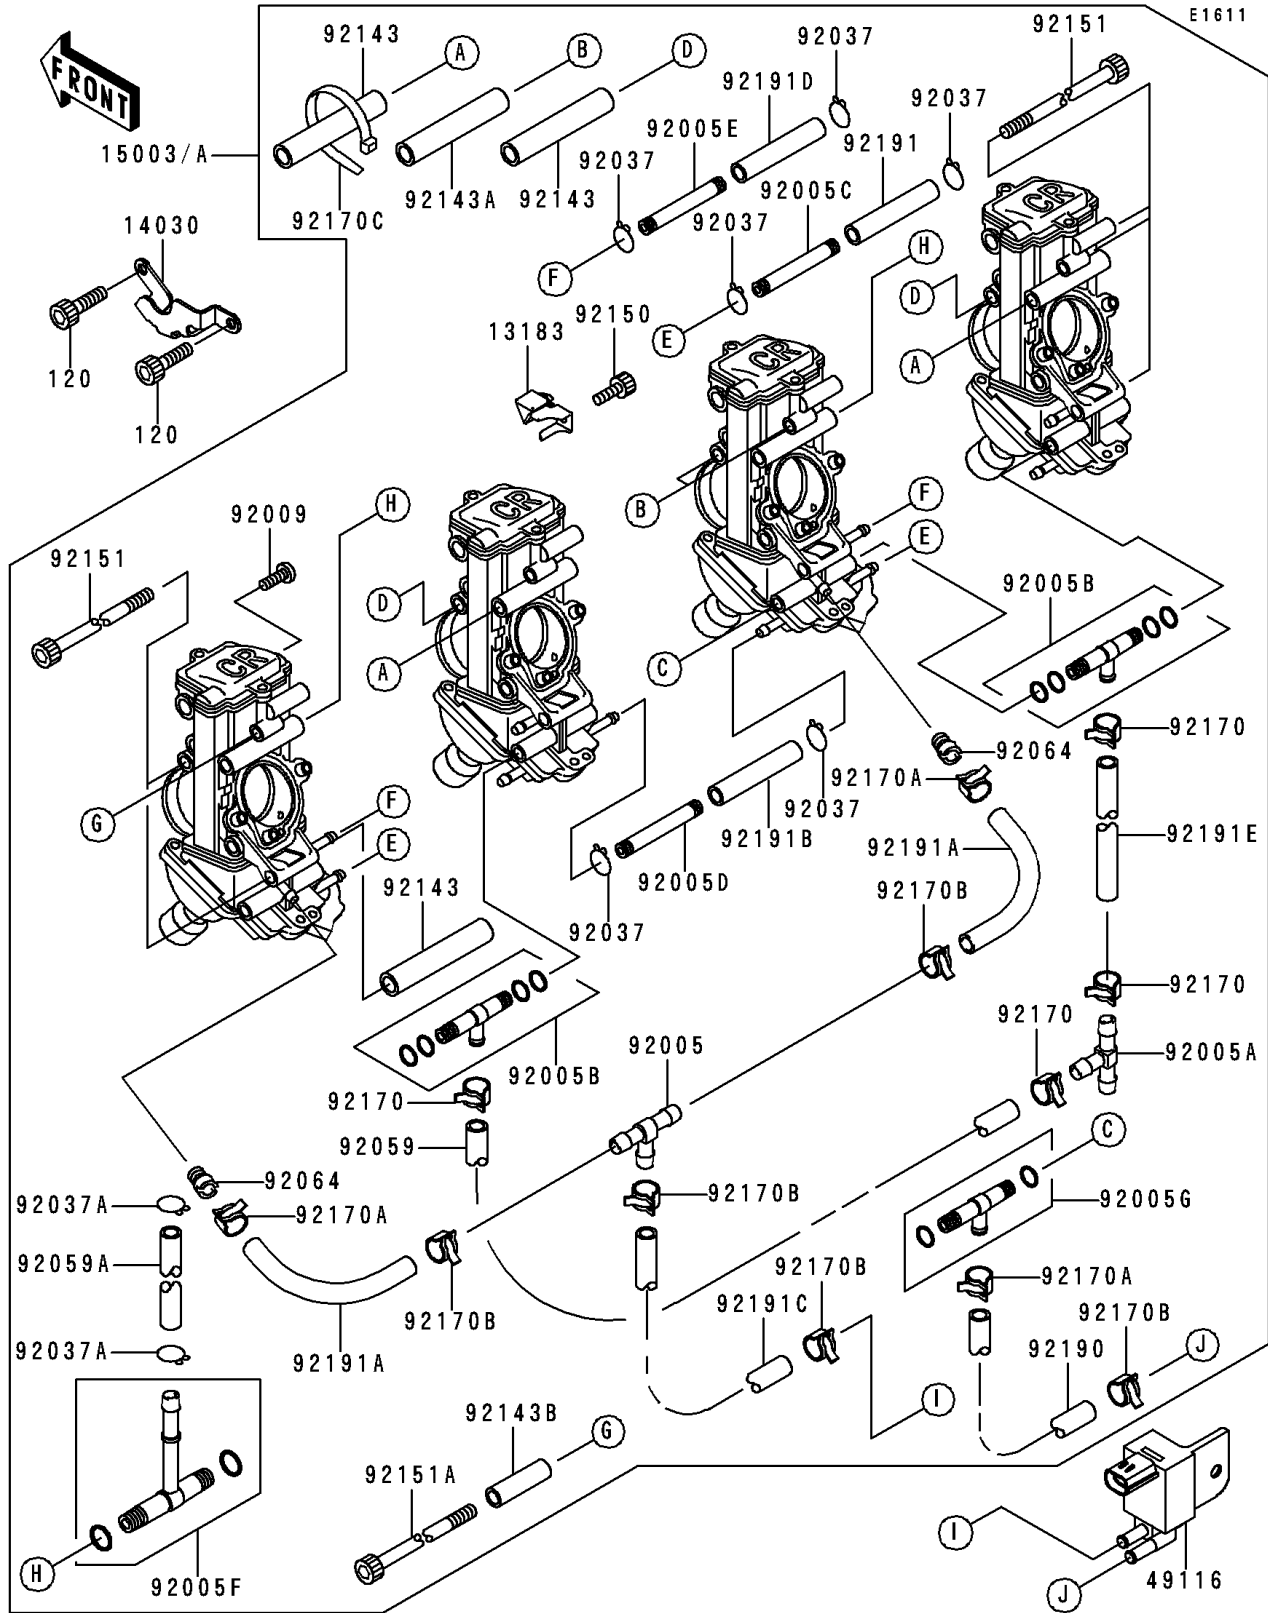

# 1996 Ninja® ZX™-7RR PARTS DIAGRAM

Carburetor

# 1996 Ninja® ZX™-7RR PARTS LIST

## Carburetor

ITEM NAME	PART NUMBER	QUANTITY
BOLT-SOCKET (Ref # 120)	120P0508	2
PLATE,STARTER CABLE (Ref # 13183)	13183-1744	1
COVER-CARBURETOR (Ref # 14030)	14030-1055	1
VALVE-ASSY (Ref # 49116)	49116-1086	1
FITTING,FUEL,T-TYPE (Ref # 92005)	92005-1112	1
FITTING,T-TYPE (Ref # 92005A)	92005-1272	1
FITTING (Ref # 92005B)	92005-1288	2
FITTING (Ref # 92005C)	92005-1320	2
FITTING (Ref # 92005D)	92005-1321	1
FITTING (Ref # 92005E)	92005-1322	2
FITTING (Ref # 92005F)	92005-1323	2
FITTING (Ref # 92005G)	92005-1324	1
SCREW (Ref # 92009)	92009-1771	1
CLAMP,TUBE (Ref # 92037)	92037-1396	10
CLAMP,TUBE (Ref # 92037A)	92037-1531	4
TUBE,FUEL,7.3X12.5X200 (Ref # 92059)	92059-1029	1
TUBE,7X11X55 (Ref # 92059A)	92059-1612	2
JET-PILOT,#70 (Ref # 92064)	92064-1164	2
COLLAR (Ref # 92143)	92143-1870	5
COLLAR (Ref # 92143A)	92143-1871	2
COLLAR (Ref # 92143B)	92143-1873	1
BOLT,SOCKET,4X8 (Ref # 92150)	92150-1440	1
BOLT,5X105 (Ref # 92151)	92151-1098	5
BOLT,5X140 (Ref # 92151A)	92151-1099	1
CLAMP,TUBE (Ref # 92170)	92170-1051	4
CLAMP (Ref # 92170A)	92170-1205	3
CLAMP (Ref # 92170B)	92170-1281	5
CLAMP (Ref # 92170C)	92170-1708	2
TUBE,4.5X8.5X150 (Ref # 92190)	92190-1267	1

## Carburetor

ITEM NAME	PART NUMBER	QUANTITY
TUBE,L=51 (Ref # 92191)	92191-1091	2
TUBE,4.5X8.5X105 (Ref # 92191A)	92191-1092	2
TUBE,L=60 (Ref # 92191B)	92191-1093	1
TUBE,4.5X8.5X110 (Ref # 92191C)	92191-1094	1
TUBE,L=46 (Ref # 92191D)	92191-1095	2
TUBE,7.3X12.5X60 (Ref # 92191E)	92191-1113	1
CARBURETOR-ASSY (Ref # 15003)	15003-1208	1
CARBURETOR-ASSY (Ref # 15003A)	15003-1269	1