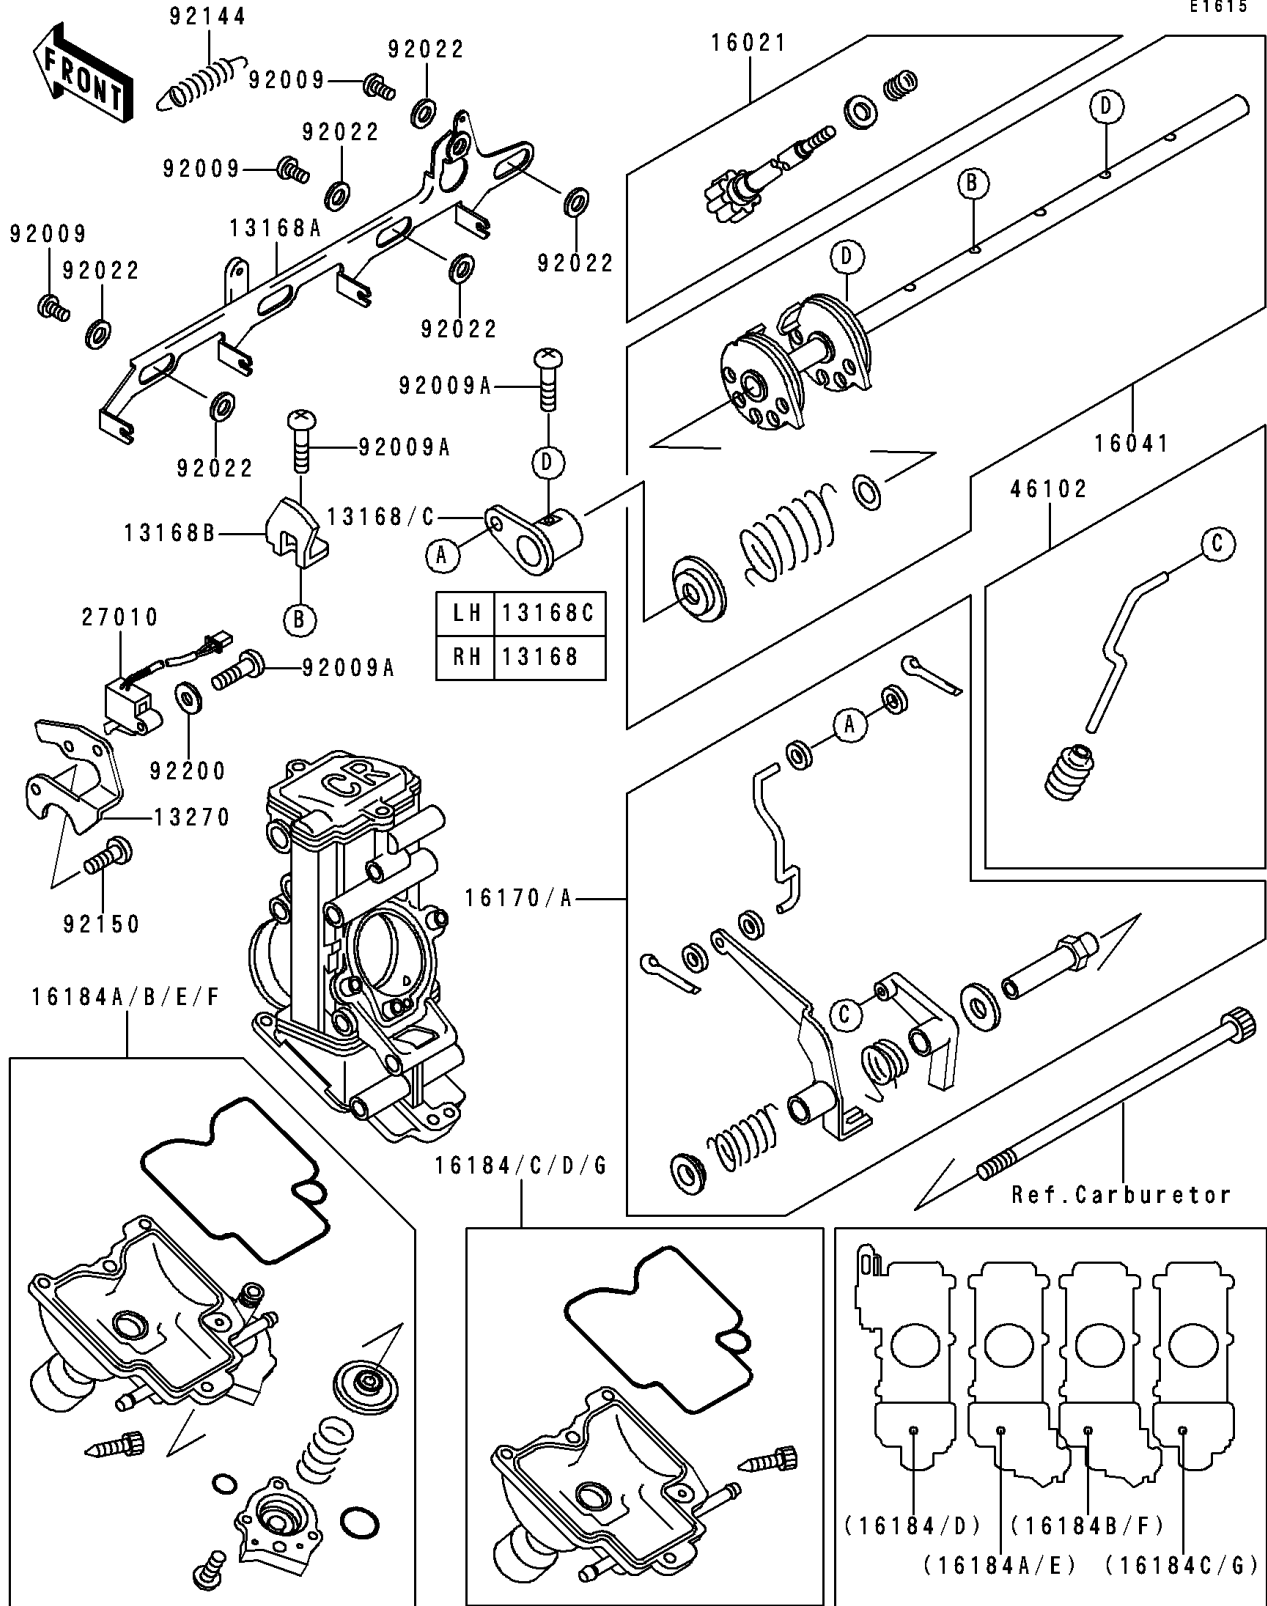

1997 Ninja® ZX™-7RR PARTS DIAGRAM

Accelerator Pump

E1615

1997 Ninja® ZX™ -7RR PARTS LIST

Accelerator Pump

ITEM NAME	PART NUMBER	QUANTITY
LEVER,ACCELERATOR LINK (Ref # 13168)	13168-1489	1
LEVER,STARTER (Ref # 13168A)	13168-1593	1
LEVER,SWITCH (Ref # 13168B)	13168-1594	1
LEVER,ACCELERATOR LINK (Ref # 13168C)	13168-1595	1
PLATE,CRUISE CANSEL SWITCH (Ref # 13270)	13270-1651	1
SCREW-THROTTLE STOP (Ref # 16021)	16021-1210	1
SHAFT-CARBURETOR (Ref # 16041)	16041-1066	1
LINK-ASSY,ACCELERATOR (Ref # 16170)	16170-1053	1
LINK-ASSY,ACCELERATOR (Ref # 16170A)	16170-1054	1
CHAMBER-ASSY-FLOAT,LH,OUTSIDE (Ref # 16184D)	16184-1075	1
CHAMBER-ASSY-FLOAT,LH,INSIDE (Ref # 16184E)	16184-1076	1
CHAMBER-ASSY-FLOAT,RH,INSIDE (Ref # 16184F)	16184-1077	1
CHAMBER-ASSY-FLOAT,RH,OUTSIDE (Ref # 16184G)	16184-1078	1
SWITCH,CRUISE CANSEL (Ref # 27010)	27010-1290	1
ROD,ACCELERATOR PUMP (Ref # 46102)	46102-1296	2
SCREW (Ref # 92009)	92009-1262	3
SCREW (Ref # 92009A)	92009-1631	4
WASHER,6.1X11X0.8,POLYACETAL (Ref # 92022)	92022-1199	6
SPRING,STARTER LEVER (Ref # 92144)	92144-1961	1
BOLT,SOCKET,4X8 (Ref # 92150)	92150-1440	2
WASHER (Ref # 92200)	92200-1068	1