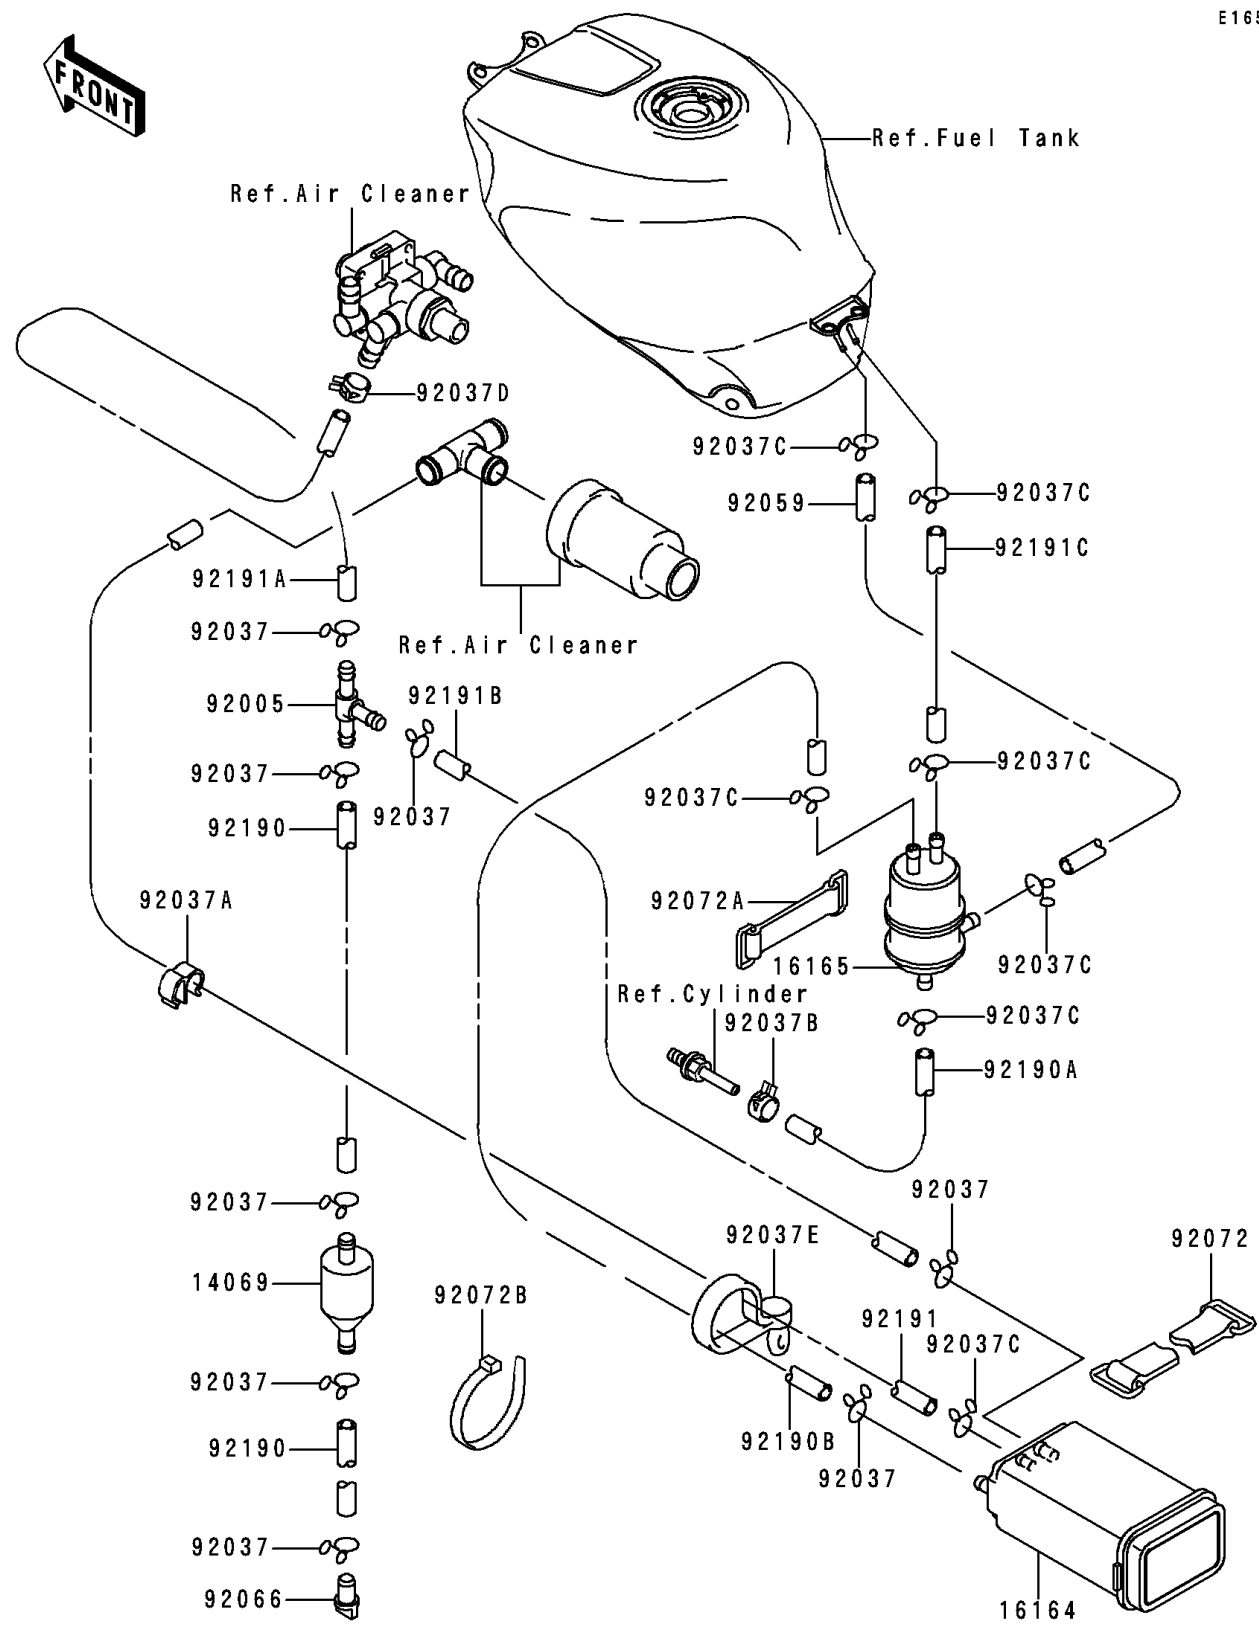

1996 Ninja® ZX™-7RR PARTS DIAGRAM

Fuel Evaporative System

E1650

1996 Ninja® ZX™-7RR PARTS LIST

Fuel Evaporative System

ITEM NAME	PART NUMBER	QUANTITY
BREATHER (Ref # 14069)	14069-1051	1
CANISTER (Ref # 16164)	16164-1064	1
SEPARATOR (Ref # 16165)	16165-1001	1
FITTING,T-TYPE (Ref # 92005)	92005-1119	1
CLAMP,HOSE (Ref # 92037)	92037-1104	8
CLAMP (Ref # 92037A)	92037-1458	1
CLAMP,TUBE (Ref # 92037B)	92037-1461	1
CLAMP,TUBE (Ref # 92037C)	92037-147	7
CLAMP (Ref # 92037D)	92037-1861	1
CLAMP (Ref # 92037E)	92037-1903	1
TUBE,5X10X230,RED (Ref # 92059)	92059-1497	1
PLUG,DRAIN (Ref # 92066)	92066-1211	1
BAND,L=142.1 (Ref # 92072)	92072-006	1
BAND,L=50 (Ref # 92072A)	92072-066	1
BAND,L=185 (Ref # 92072B)	92072-1195	3
TUBE,7X12X160 (Ref # 92190)	92190-1201	2
TUBE,5X10X438,WHITE (Ref # 92190A)	92190-1216	1
TUBE,5X10X668,BLUE (Ref # 92190B)	92190-1228	1
TUBE,GREEN (Ref # 92191)	92191-1036	1
TUBE,YELLOW (Ref # 92191A)	92191-1037	1
TUBE,YELLOW (Ref # 92191B)	92191-1083	1
TUBE,5X10X120,BLUE (Ref # 92191C)	92191-1099	1