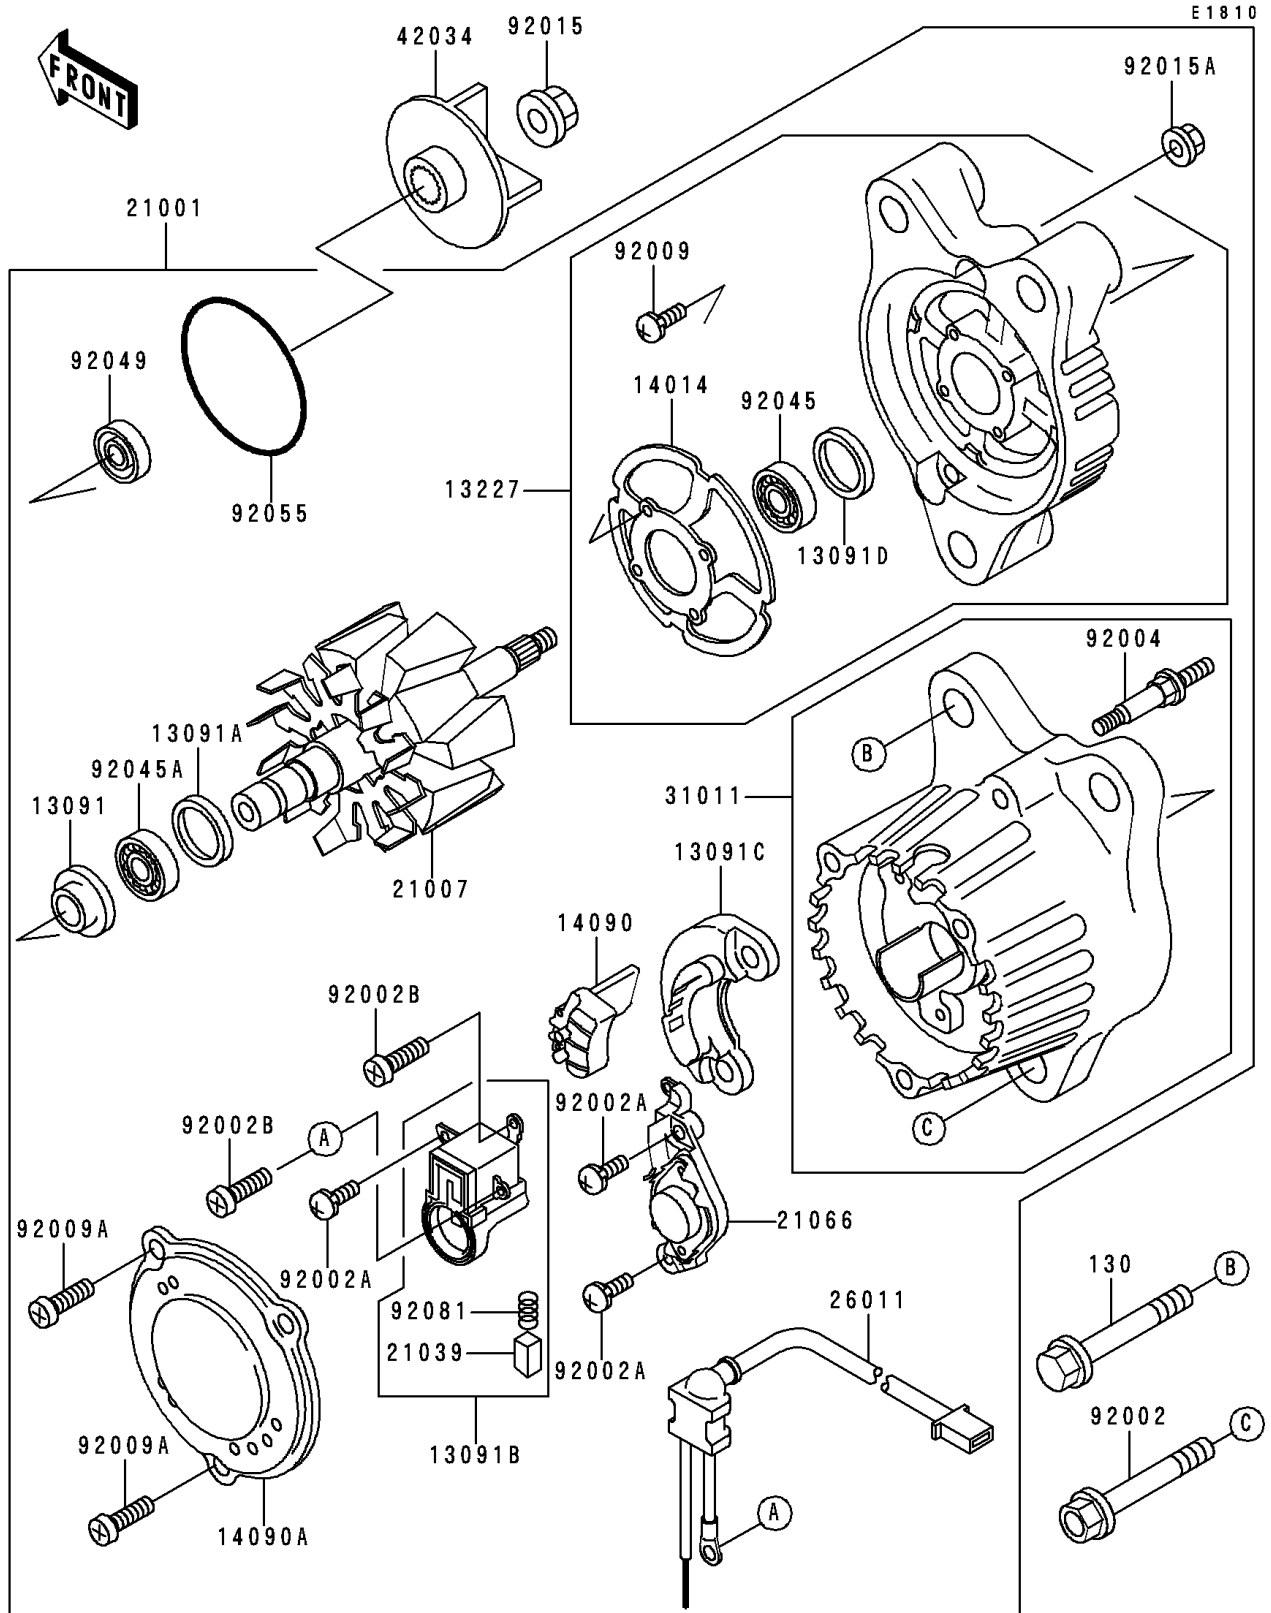

1997 Ninja® ZX™-7RR PARTS DIAGRAM

Generator

1997 Ninja® ZX™-7RR PARTS LIST

Generator

ITEM NAME	PART NUMBER	QUANTITY
BOLT-FLANGED (Ref # 130)	130Z0870	2
HOLDER,COVER (Ref # 13091)	13091-1327	1
HOLDER,BEARING (Ref # 13091A)	13091-1328	1
HOLDER,BRUSH (Ref # 13091B)	13091-1465	1
RECTIFIER (Ref # 13091C)	13091-1466	1
HOLDER,BEARING (Ref # 13091D)	13091-1748	1
HOUSING,GENERATOR (Ref # 13227)	13227-1106	1
PLATE-POSITION (Ref # 14014)	14014-1105	1
COVER,RECTIFIER (Ref # 14090)	14090-1113	1
COVER,GENERATOR (Ref # 14090A)	14090-1114	1
GENERATOR (Ref # 21001)	21001-1115	1
ROTOR,GENERATOR (Ref # 21007)	21007-1229	1
BRUSH,CARBON (Ref # 21039)	21039-1052	2
REGULATOR-VOLTAGE (Ref # 21066)	21066-1076	1
WIRE-LEAD,GENERATOR (Ref # 26011)	26011-1497	1
FRAME,GENERATOR (Ref # 31011)	31011-1067	1
COUPLING (Ref # 42034)	42034-1056	1
BOLT,8X63 (Ref # 92002)	92002-1215	1
SCREW,5X17.5 (Ref # 92002A)	92002-1380	3
BOLT,6X105 (Ref # 92002B)	92002-1585	2
STUD (Ref # 92004)	92004-1196	2
SCREW (Ref # 92009)	92009-1645	4
SCREW (Ref # 92009A)	92009-1646	3
NUT,10MM (Ref # 92015)	92015-1850	1
NUT (Ref # 92015A)	92015-1851	2
BEARING-BALL,#6003 (Ref # 92045)	92045-1248	1
BEARING-BALL,#6002NC (Ref # 92045A)	92045-1249	1
SEAL-OIL (Ref # 92049)	92049-1390	1
RING-O (Ref # 92055)	92055-1496	1

1997 Ninja® ZX™ -7RR PARTS LIST

Generator

ITEM NAME	PART NUMBER	QUANTITY
SPRING,BRUSH (Ref # 92081)	92081-1759	2