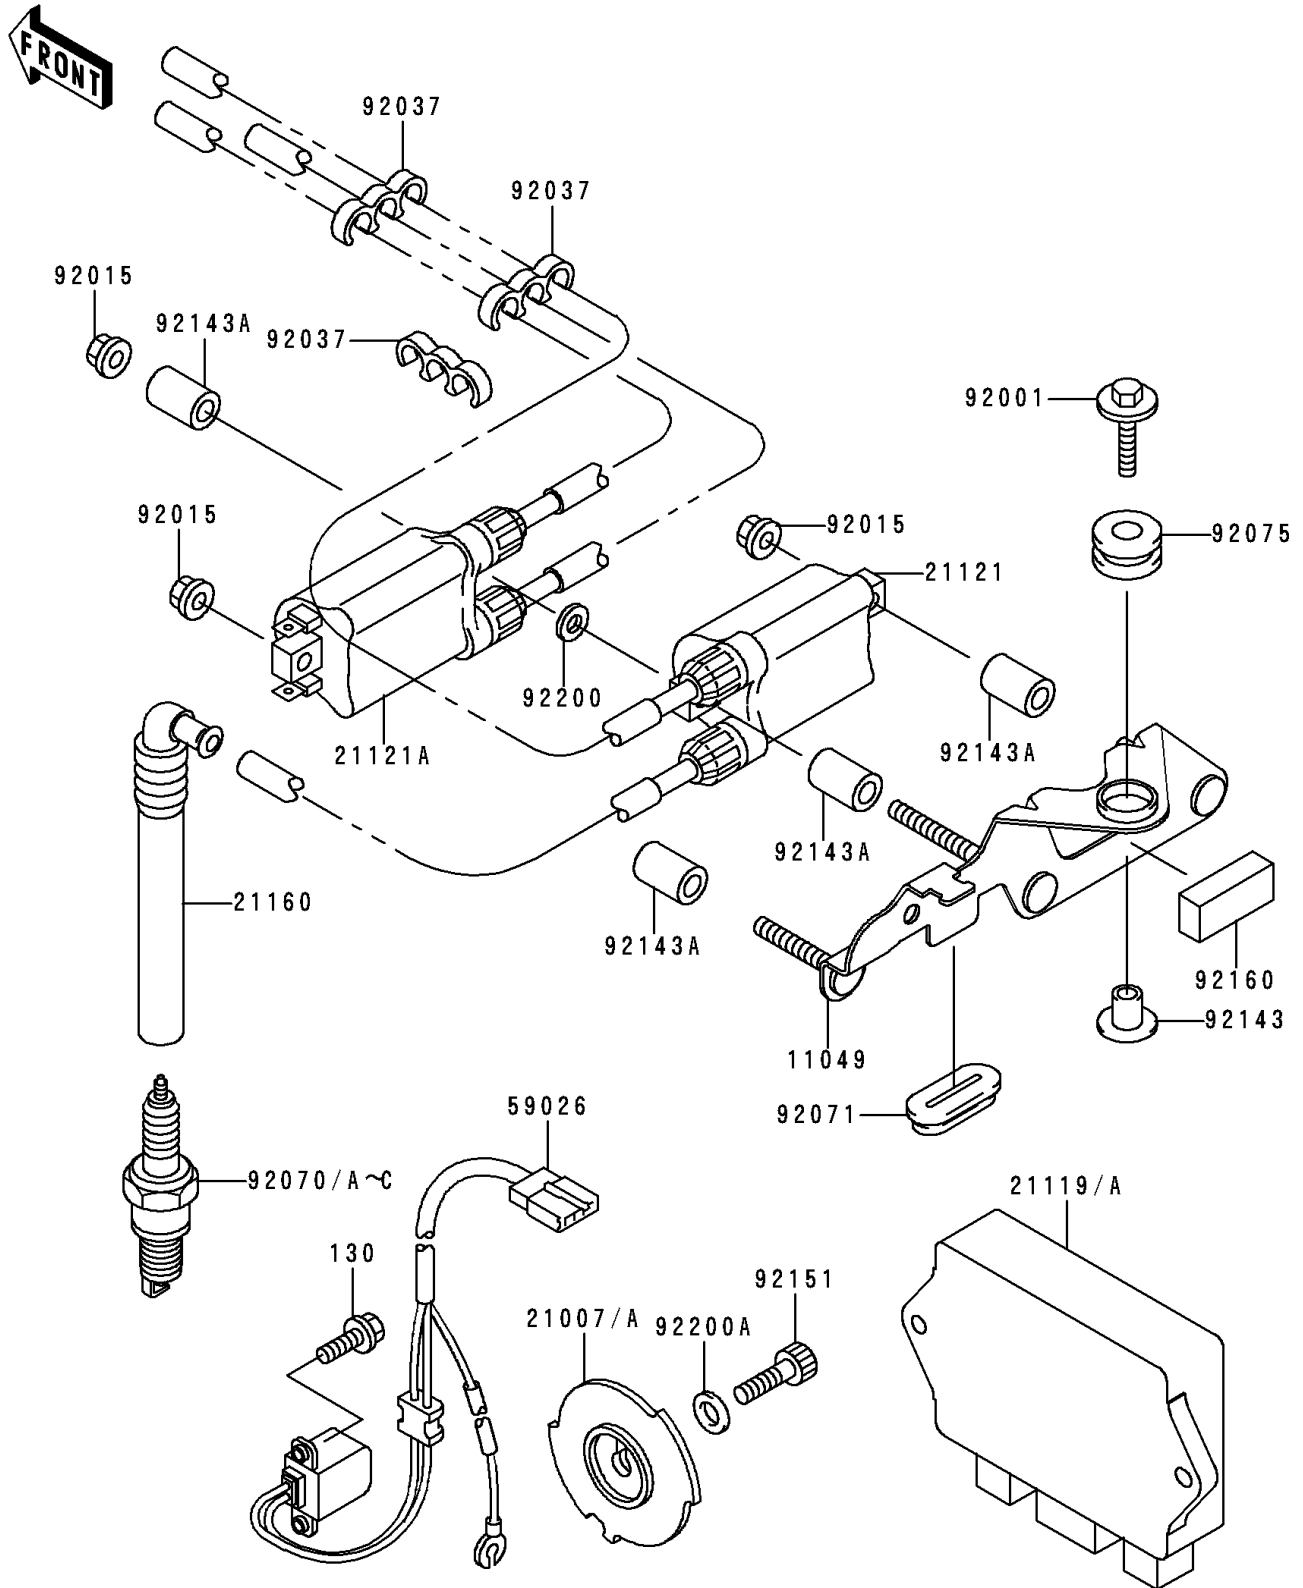

1996 Ninja[®] ZX[™]-7RR PARTS DIAGRAM

Ignition System

E1830

1996 Ninja® ZX™-7RR PARTS LIST

Ignition System

ITEM NAME	PART NUMBER	QUANTITY
BOLT-FLANGED (Ref # 130)	130G0512	2
BRACKET,IGNITION (Ref # 11049)	11049-1707	1
COIL-IGNITION,#1 (Ref # 21121)	21121-1253	1
COIL-IGNITION,#2 (Ref # 21121A)	21121-1255	1
CAP-ASSY-PLUG (Ref # 21160)	21160-1088	4
COIL-PULSING (Ref # 59026)	59026-1104	1
BOLT,6X30 (Ref # 92001)	92001-1776	1
NUT,FLANGED,6MM (Ref # 92015)	92015-1193	3
CLAMP,TUBE (Ref # 92037)	92037-1941	3
PLUG-SPARK,CR9E(NGK) (Ref # 92070)	92070-1143	4
PLUG-SPARK,U27ESR-N(ND) (Ref # 92070A)		4
PLUG-SPARK,CR8E(NGK) (Ref # 92070B)	92070-1169	4
PLUG-SPARK,U24ESR-N(ND) (Ref # 92070C)		4
GROMMET (Ref # 92071)	92071-1187	1
DAMPER,MUFFLER FITTING (Ref # 92075)	92075-1857	1
COLLAR (Ref # 92143)	92143-1353	1
COLLAR,6.4X10X20 (Ref # 92143A)	92143-1858	4
BOLT,SOCKET,8X22 (Ref # 92151)	92151-1073	1
DAMPER,BRACKET (Ref # 92160)	92160-1736	1
WASHER,6.5X13 (Ref # 92200)	92200-1271	1
WASHER,8.5X14.7X2 (Ref # 92200A)	92200-1300	1
ROTOR,PULSING (Ref # 21007)	21007-1294	1
ROTOR,PULSING (Ref # 21007A)	21007-1295	1
IGNITER (Ref # 21119)	21119-1461	1
IGNITER (Ref # 21119A)	21119-1463	1