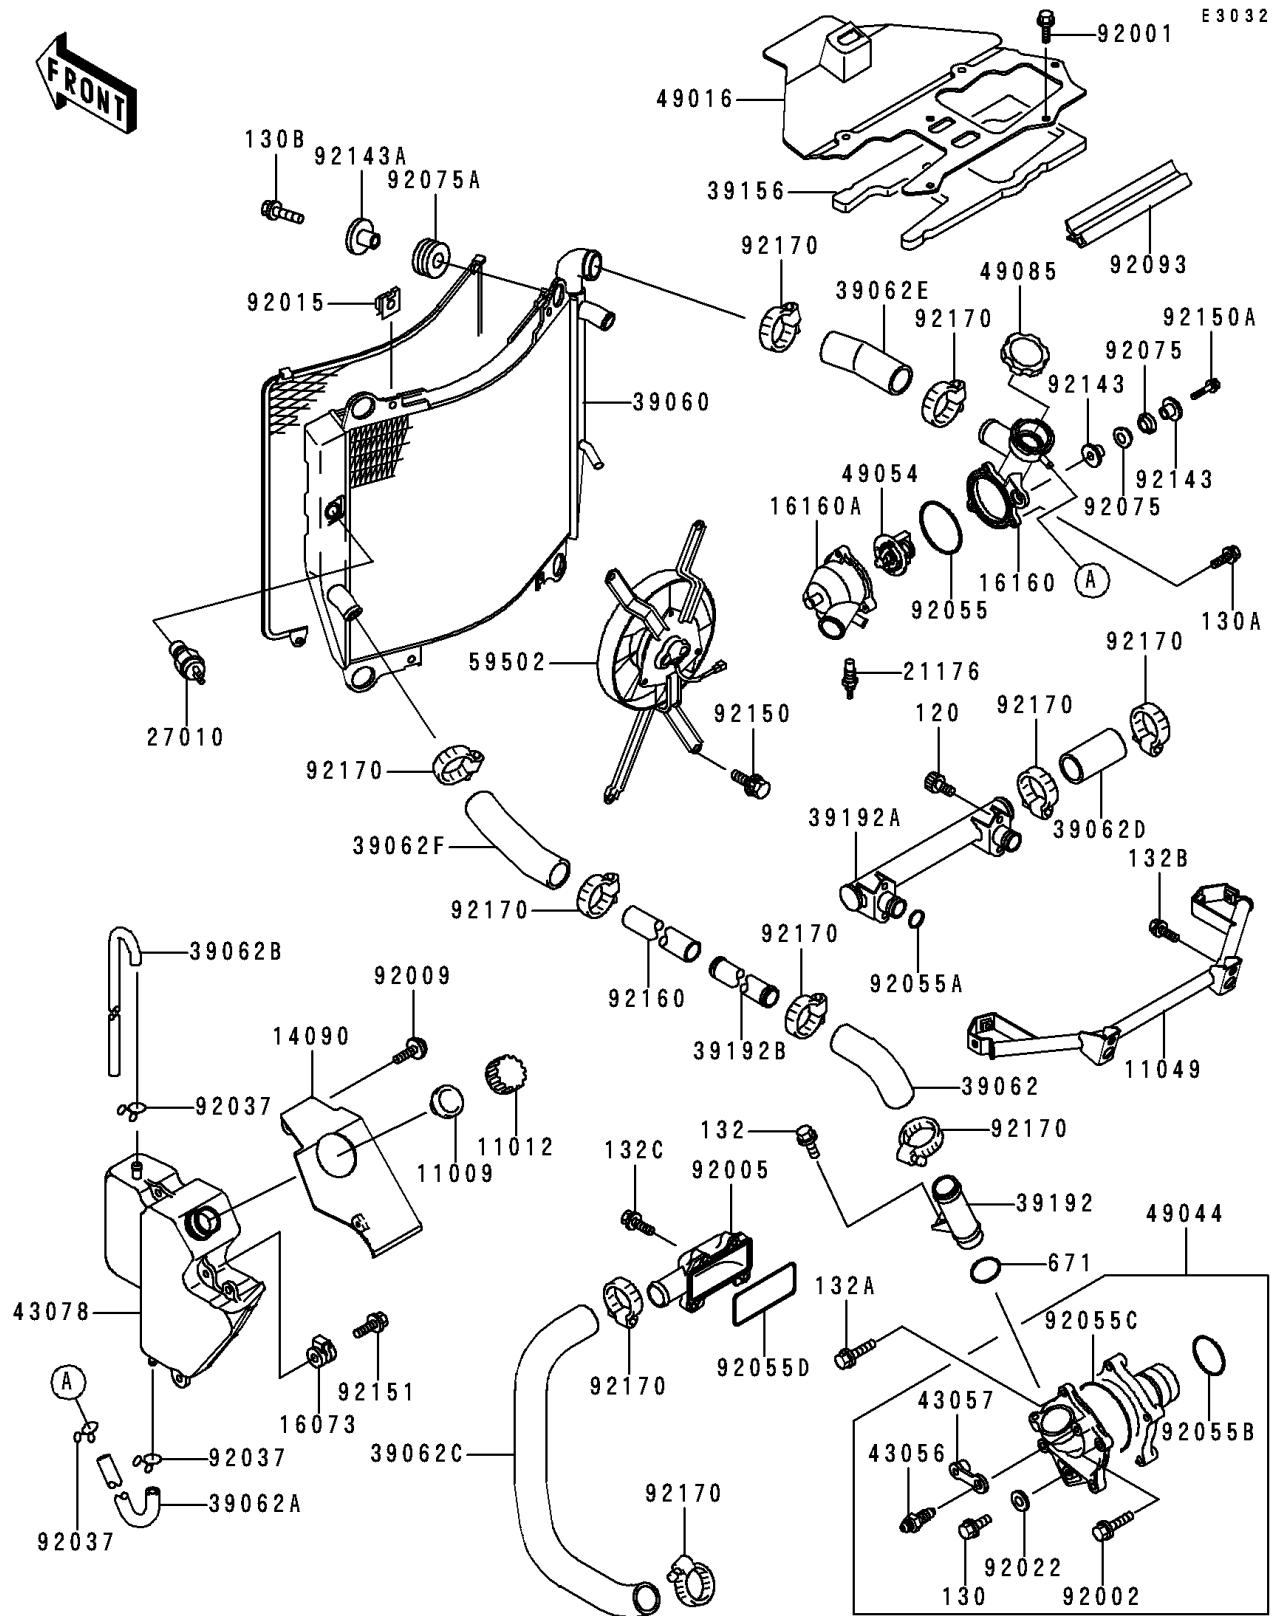

1996 Ninja® ZX™-7RR PARTS DIAGRAM

Radiator