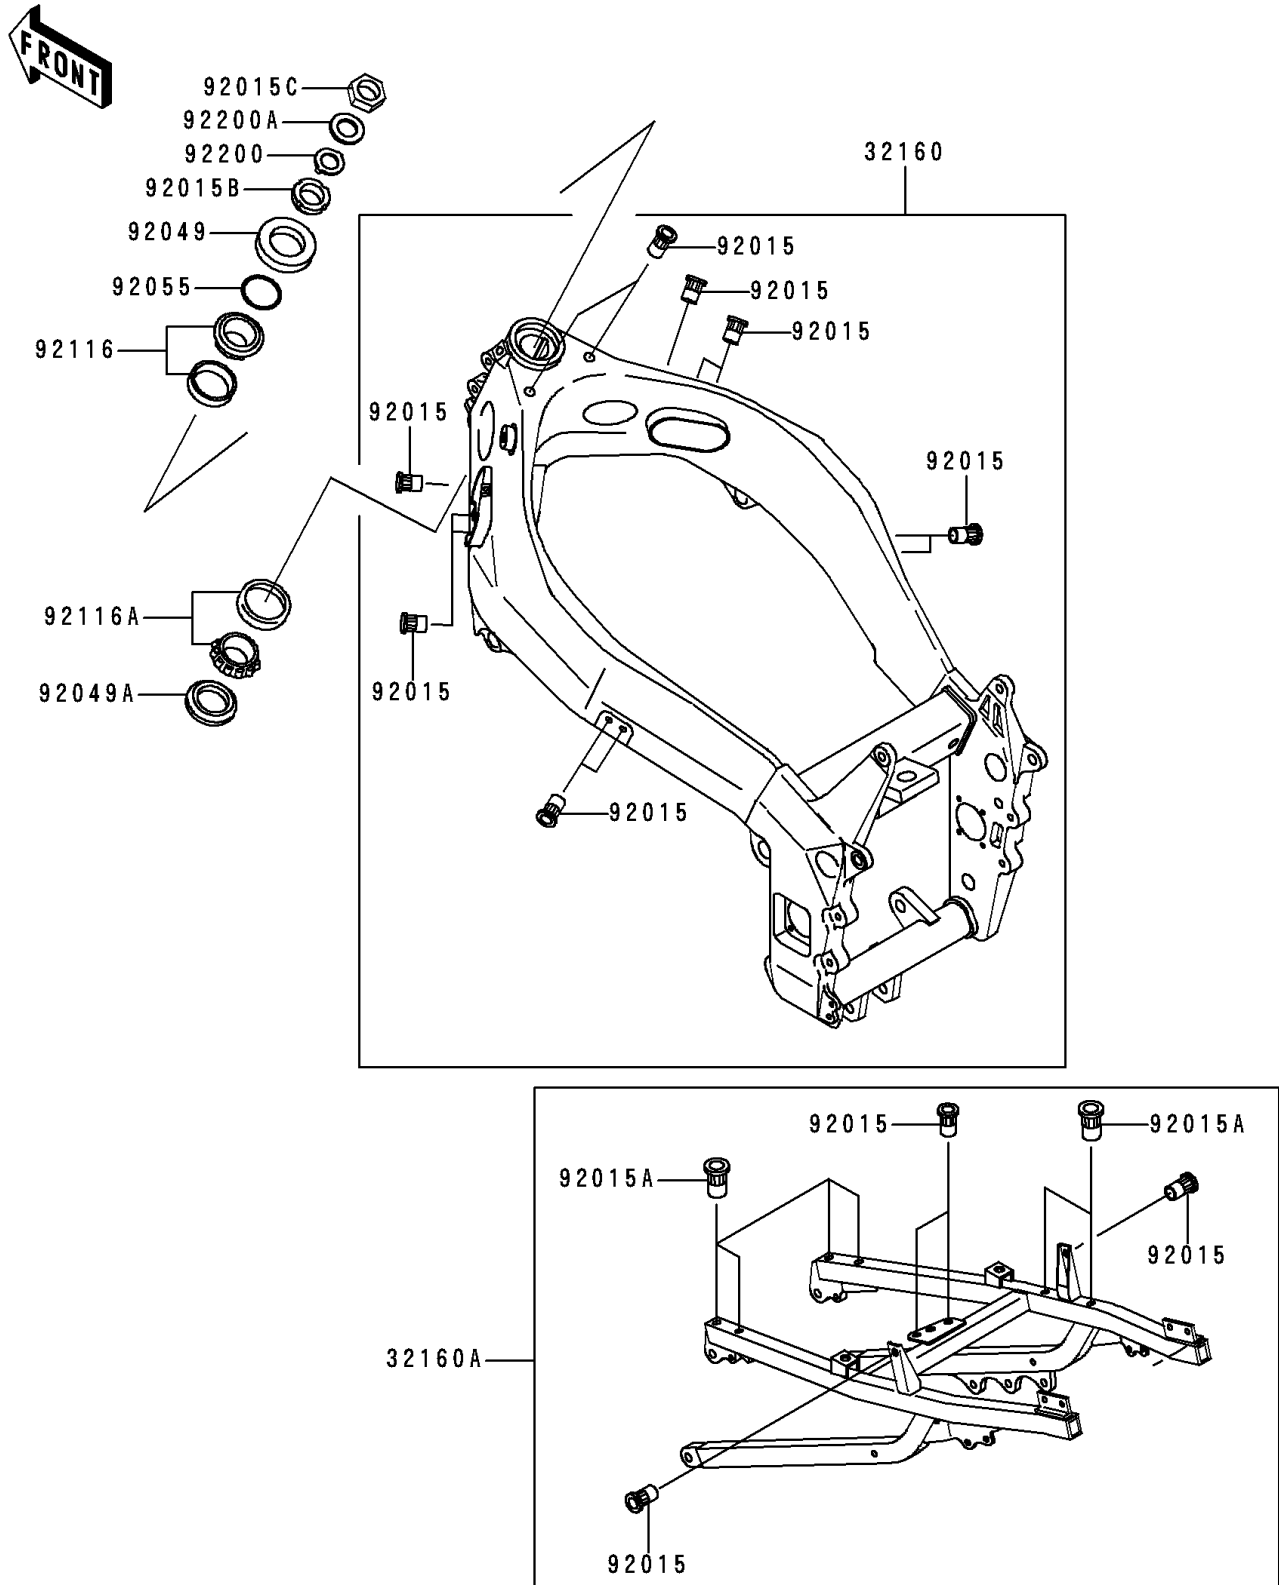

1996 Ninja® ZX™-7RR PARTS DIAGRAM

Frame

F2120

1996 Ninja® ZX™-7RR PARTS LIST

Frame

ITEM NAME	PART NUMBER	QUANTITY
FRAME-COMP,AL,FR,SILVER (Ref # 32160)	32160-1415-KF	1
FRAME-COMP,AL,RR,SILVER (Ref # 32160A)	32160-1416-KF	1
NUT,POP,6MM,L=15 (Ref # 92015)	92015-1791	16
NUT,POP,6MM,L=16.5 (Ref # 92015A)	92015-1792	6
NUT,STEERING STEM,35MM (Ref # 92015B)	92015-1848	1
NUT,25MM (Ref # 92015C)	92015-1984	1
SEAL-OIL,HX043N2-A (Ref # 92049)	92049-1436	1
SEAL-OIL,MX043N1-A (Ref # 92049A)	92049-1437	1
RING-O,34.5X2.0 (Ref # 92055)	92055-1452	1
BEARING-ROLLER,32907JR-3/57638 (Ref # 92116)	92116-1080	1
BEARING-ROLLER,32907JR-2/57638 (Ref # 92116A)	92116-1081	1
WASHER,CLAW,25.5X40X2.3 (Ref # 92200)	92200-1083	1
WASHER,25.5X42X2.3 (Ref # 92200A)	92200-1084	1