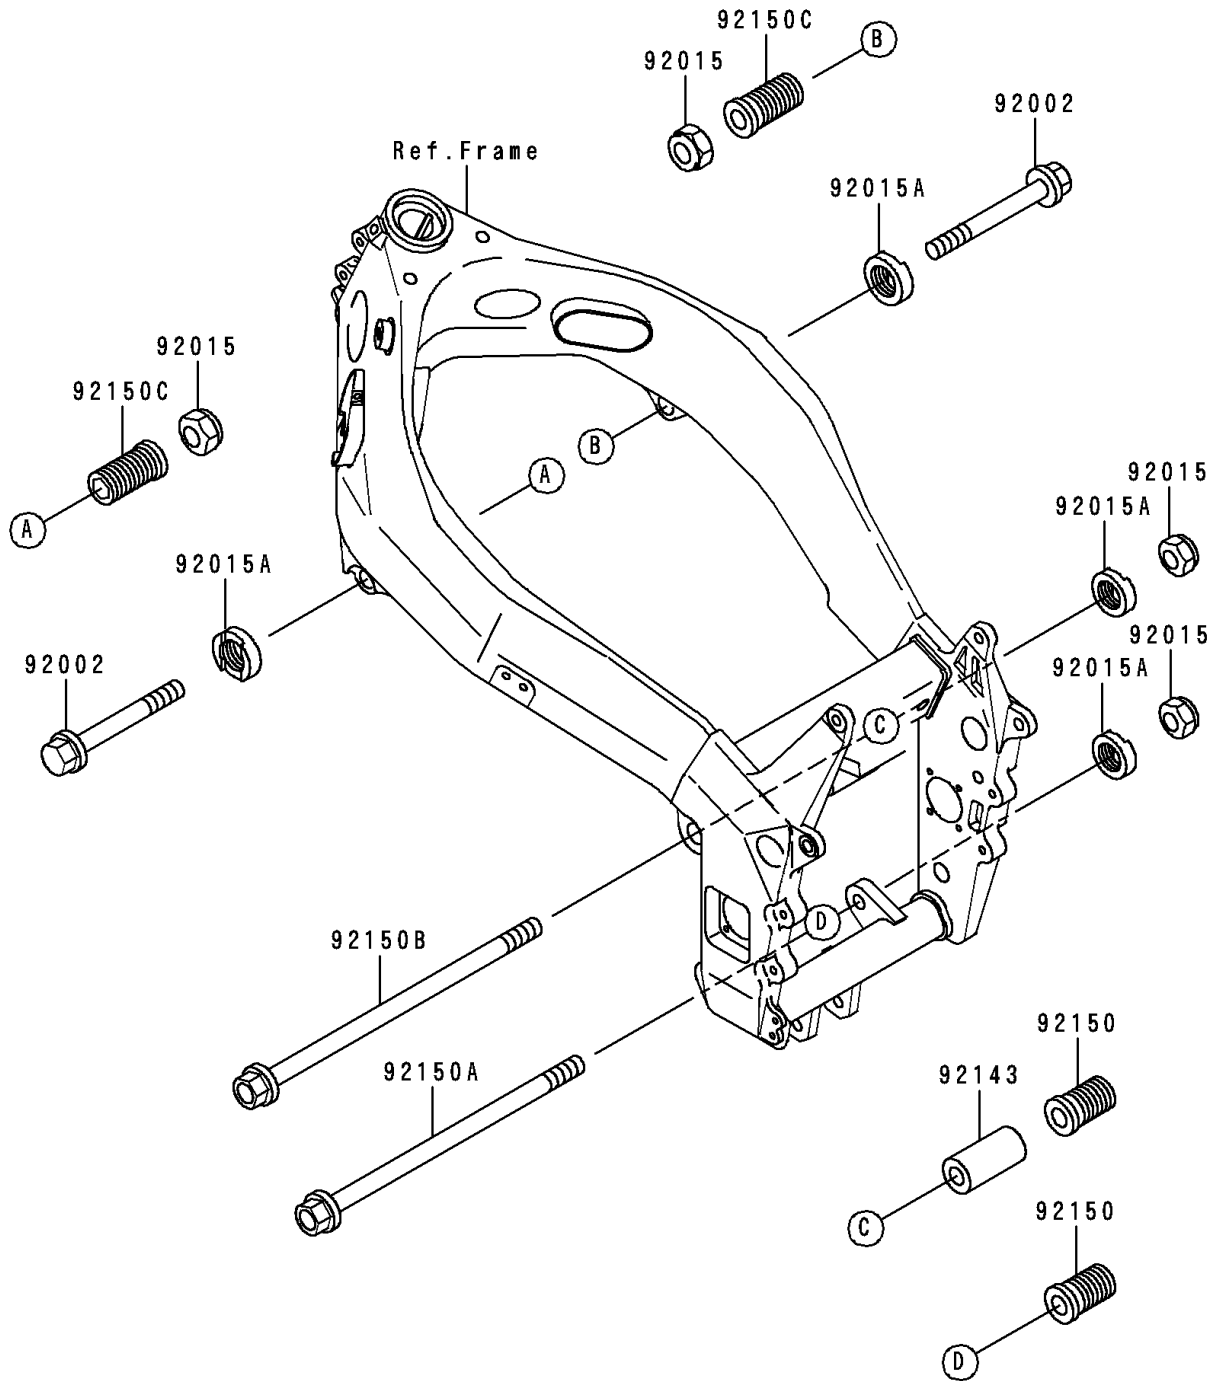

1996 Ninja® ZX™-7RR PARTS DIAGRAM

Frame Fittings

F 2131

1996 Ninja® ZX™-7RR PARTS LIST

Frame Fittings

| ITEM NAME | PART NUMBER | QUANTITY |
|---------------------------------------|-------------|----------|
| BOLT,FLANGED,12X100 (Ref # 92002) | 92002-1886 | 2 |
| NUT,LOCK,12MM,BLACK (Ref # 92015) | 92015-1190 | 4 |
| NUT,ENGINE MOUNT,22MM (Ref # 92015A) | 92015-1846 | 4 |
| COLLAR,12.5X26X51 (Ref # 92143) | 92143-1482 | 1 |
| BOLT,ENGINE MOUNT,22X38 (Ref # 92150) | 92150-1471 | 2 |
| BOLT,FLANGED,12X228 (Ref # 92150A) | 92150-1952 | 1 |
| BOLT,FLANGED,12X250 (Ref # 92150B) | 92150-1953 | 1 |
| BOLT,ENGINE MOUNT,22MM (Ref # 92150C) | 92150-1954 | 2 |