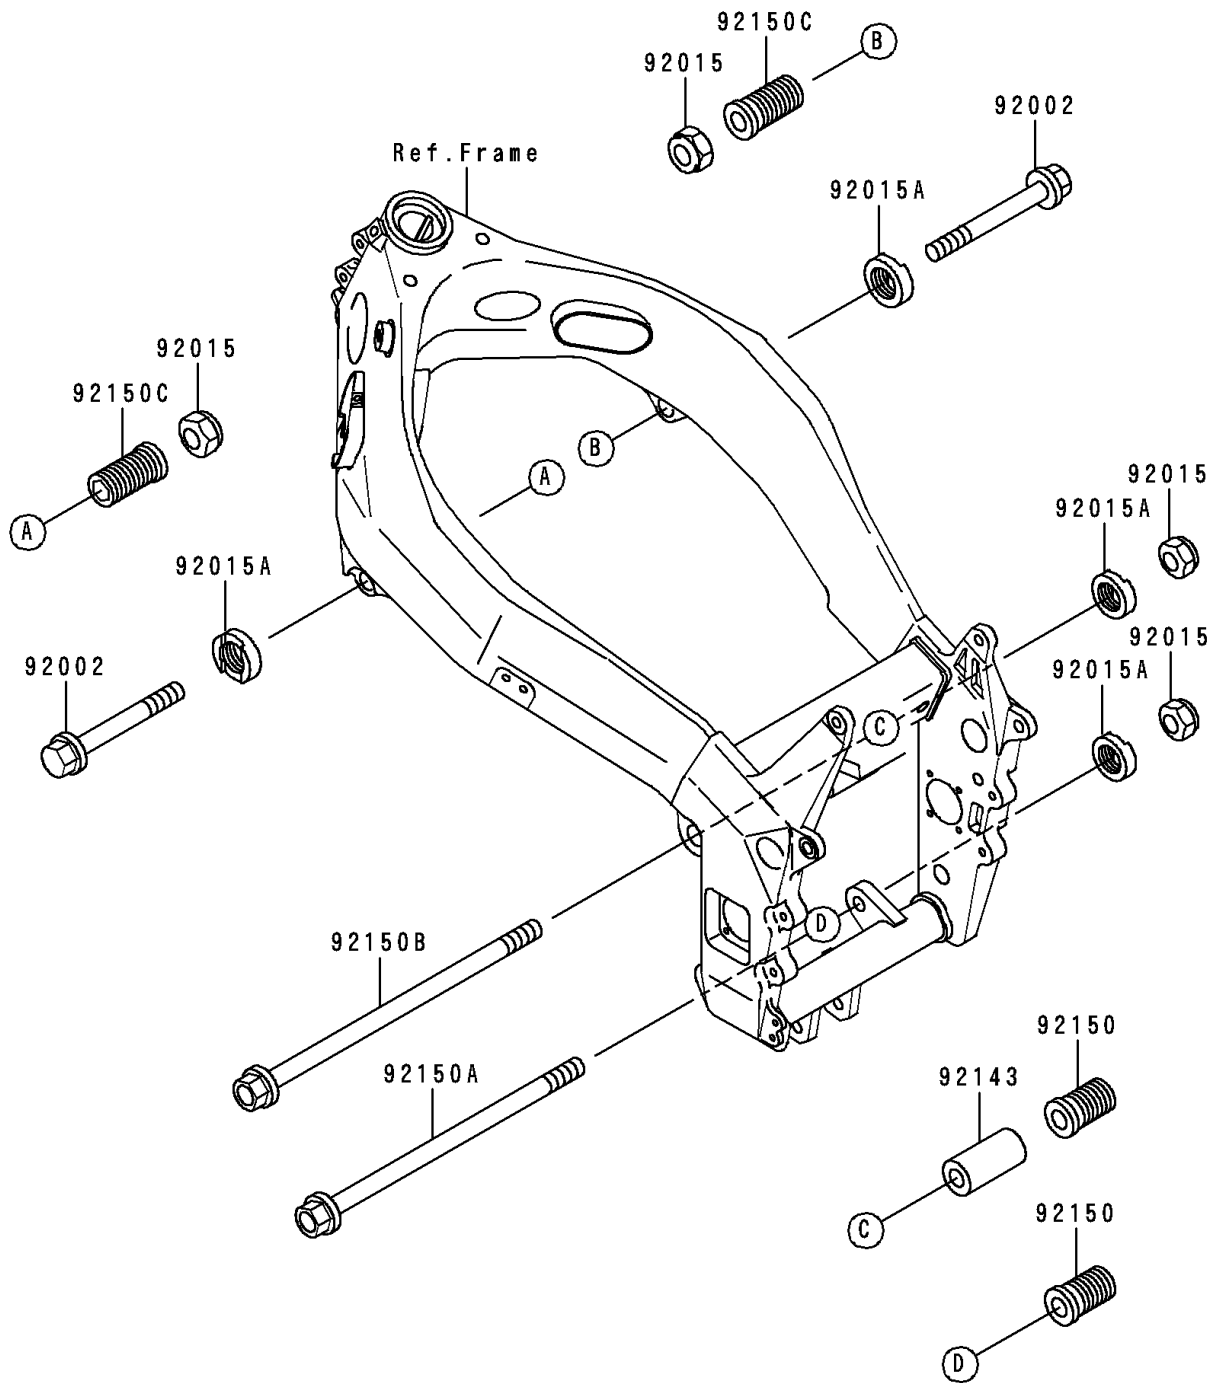

1997 Ninja® ZX™-7RR PARTS DIAGRAM

Frame Fittings

F 2131

1997 Ninja® ZX™ -7RR PARTS LIST

Frame Fittings

ITEM NAME	PART NUMBER	QUANTITY
BOLT,FLANGED,12X100 (Ref # 92002)	92002-1886	2
NUT,LOCK,12MM,BLACK (Ref # 92015)	92015-1190	4
NUT,ENGINE MOUNT,22MM (Ref # 92015A)	92015-1846	4
COLLAR,12.5X26X51 (Ref # 92143)	92143-1482	1
BOLT,ENGINE MOUNT,22X38 (Ref # 92150)	92150-1471	2
BOLT,FLANGED,12X228 (Ref # 92150A)	92150-1952	1
BOLT,FLANGED,12X250 (Ref # 92150B)	92150-1953	1
BOLT,ENGINE MOUNT,22MM (Ref # 92150C)	92150-1954	2