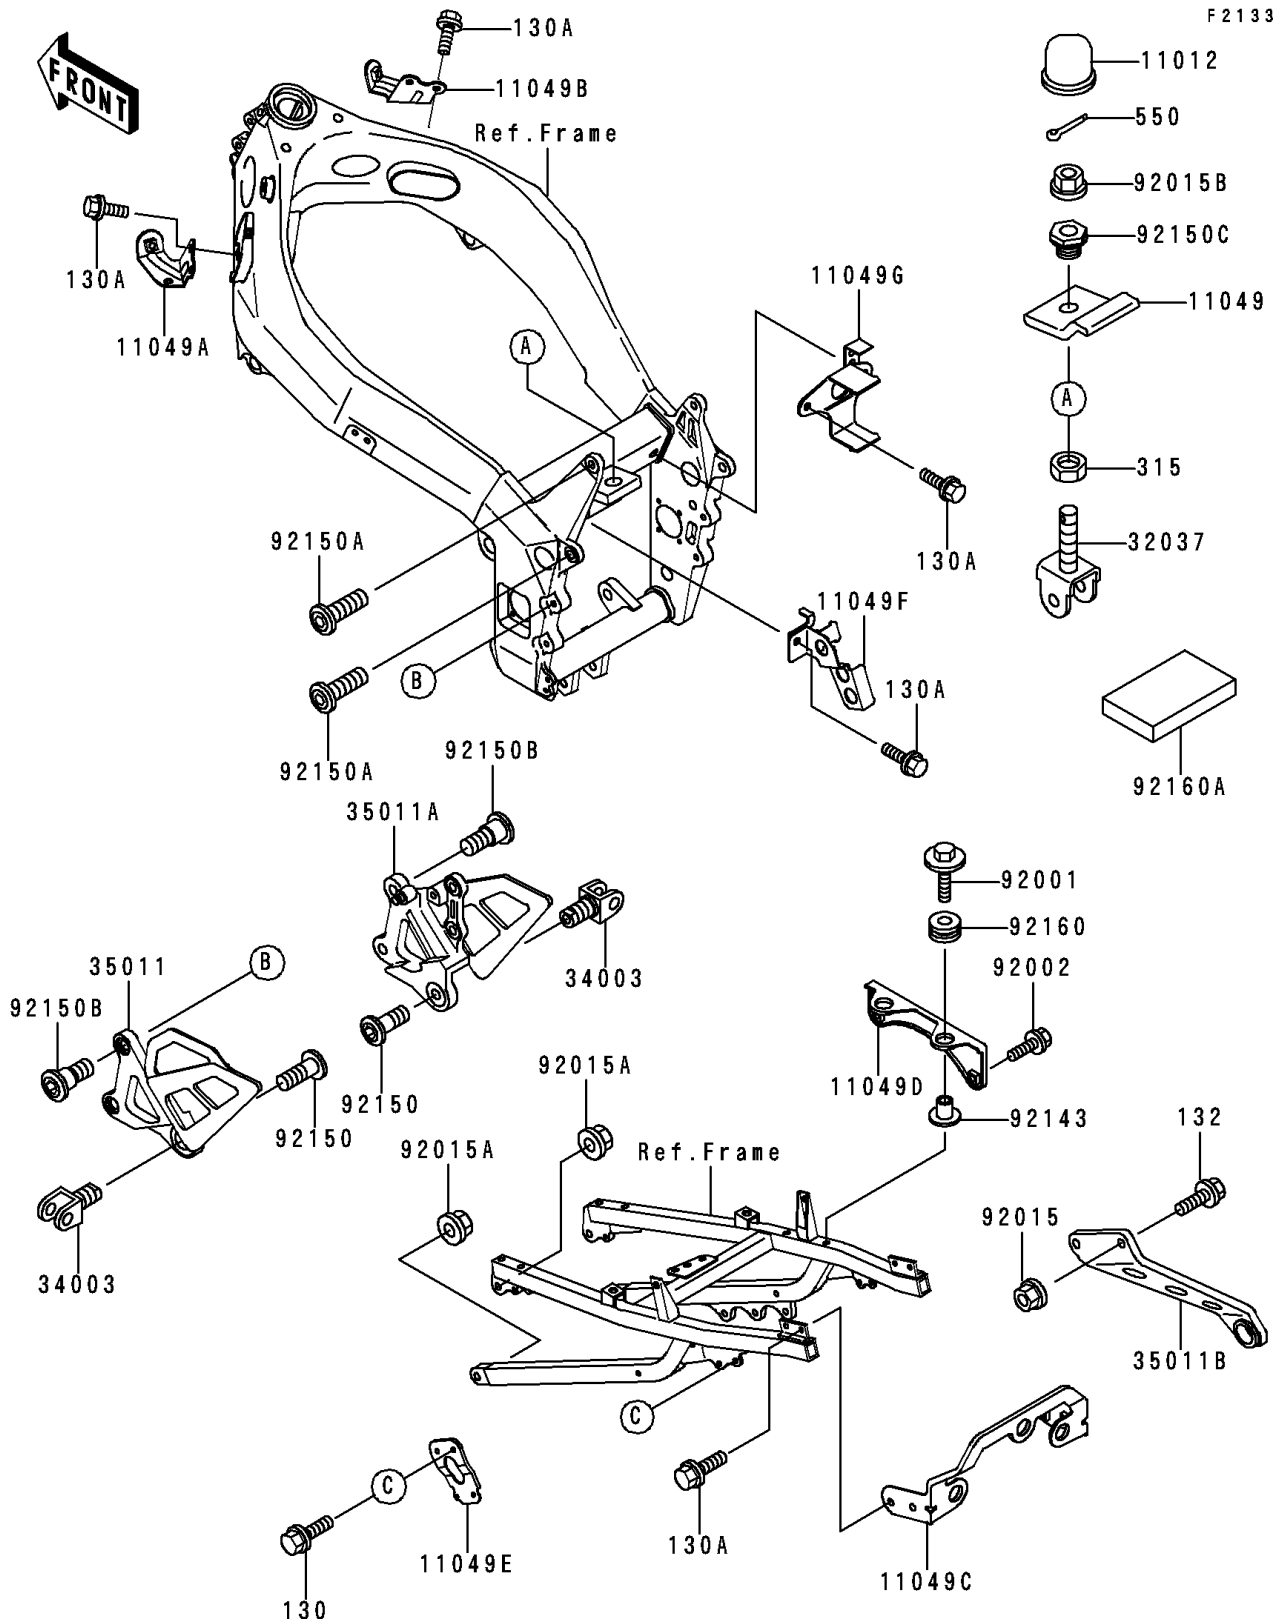

1997 Ninja[®] ZX[™]-7RR PARTS DIAGRAM

Electro Bracket

1997 Ninja® ZX™-7RR PARTS LIST

Electro Bracket

ITEM NAME	PART NUMBER	QUANTITY
BOLT-FLANGED (Ref # 130)	130J0612	2
BOLT-FLANGED,6X16,BLACK (Ref # 130A)	130J0616	11
BOLT-FLANGED-SMALL (Ref # 132)	132E0825	2
NUT-HEX-FINE,16MM (Ref # 315)	315B1600	1
PIN-COTTER,4.0X25 (Ref # 550)	550D4025	1
CAP (Ref # 11012)	11012-1844	1
BRACKET,BATTERY CASE,FR (Ref # 11049)	11049-1334	1
BRACKET,RADIATOR,LH (Ref # 11049A)	11049-1335	1
BRACKET,RADIATOR,RH (Ref # 11049B)	11049-1336	1
BRACKET,TAIL LAMP (Ref # 11049C)	11049-1396	1
BRACKET,IGNITER (Ref # 11049D)	11049-1397	1
BRACKET,HELMET LOCK (Ref # 11049E)	11049-1409	1
BRACKET,FUEL FILTER (Ref # 11049F)	11049-1701	1
BRACKET,FUEL PUMP (Ref # 11049G)	11049-1736	1
BRACKET-SHOCKABSORBER (Ref # 32037)	32037-1564	1
HOLDER-STEP (Ref # 34003)	34003-1327	2
STAY,FR,LH (Ref # 35011)	35011-1552	1
STAY,FR,RH (Ref # 35011A)	35011-1553	1
STAY,MUFFLER (Ref # 35011B)	35011-1779	1
BOLT,6X30 (Ref # 92001)	92001-1776	2
BOLT,6X14 (Ref # 92002)	92002-1656	2
NUT,FLANGED,8MM (Ref # 92015)	92015-1406	2
NUT,FLANGED,10MM (Ref # 92015A)	92015-1415	4
NUT,FLANGED,16MM (Ref # 92015B)	92015-1881	1
COLLAR (Ref # 92143)	92143-1353	2
BOLT,SOCKET,10X25 (Ref # 92150)	92150-1268	2
BOLT,10X35 (Ref # 92150A)	92150-1295	4
BOLT,SOCKET,8X20 (Ref # 92150B)	92150-1839	4
BOLT,22X17 (Ref # 92150C)	92150-1974	1

1997 Ninja® ZX™ -7RR PARTS LIST

Electro Bracket

ITEM NAME	PART NUMBER	QUANTITY
DAMPER (Ref # 92160)	92160-1162	2
DAMPER,BATTERY (Ref # 92160A)	92160-1284	1