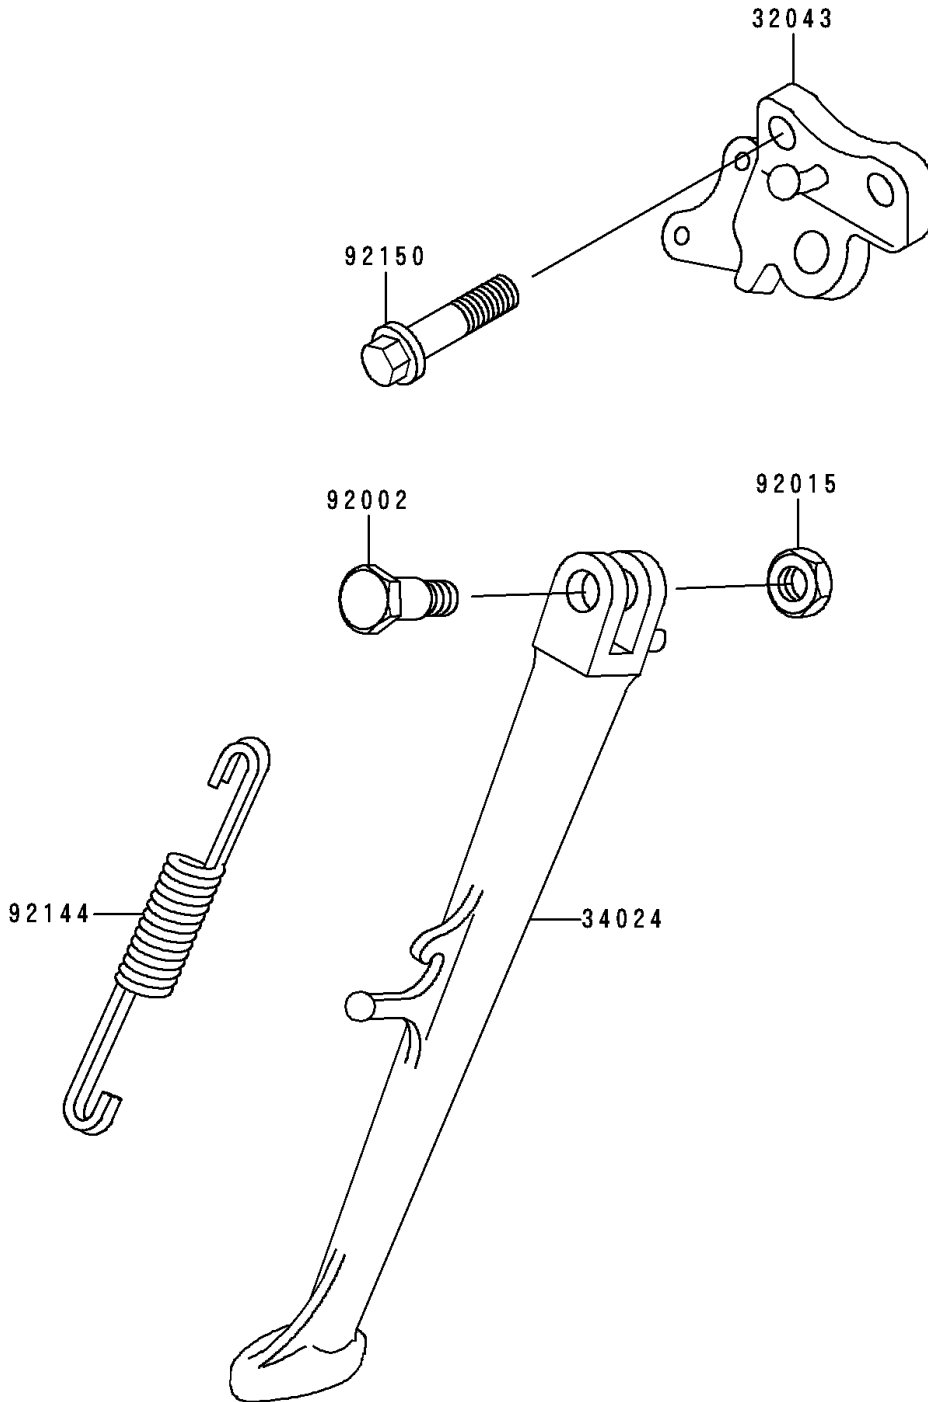

1997 Ninja® ZX™-7RR PARTS DIAGRAM

Stand(s)

F2190

1997 Ninja® ZX™ -7RR PARTS LIST

Stand(s)

ITEM NAME	PART NUMBER	QUANTITY
BRACKET-STAND,SIDE (Ref # 32043)	32043-1407	1
STAND-SIDE (Ref # 34024)	34024-1326	1
BOLT,SIDE STAND (Ref # 92002)	92002-1813	1
NUT,LOCK,10MM,BLACK (Ref # 92015)	92015-1188	1
SPRING,SIDE STAND (Ref # 92144)	92144-1127	1
BOLT,FLANGED,10X35 (Ref # 92150)	92150-1353	2