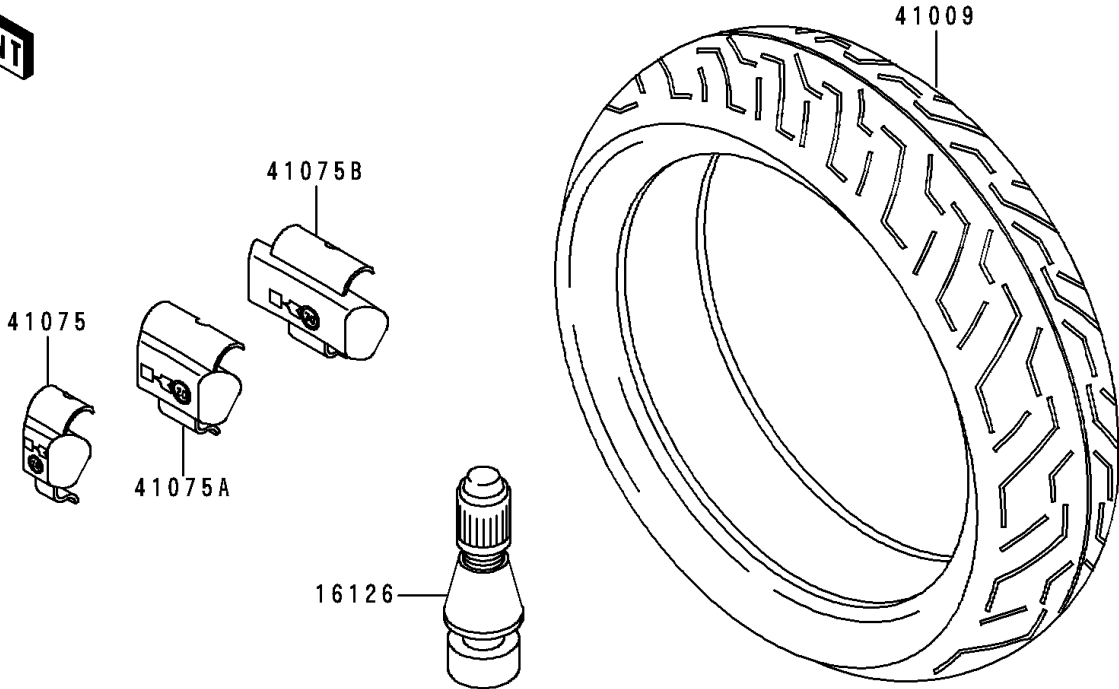

# 1996 Ninja<sup>®</sup> ZX<sup>™</sup>-7RR PARTS DIAGRAM

Tires

F2210

### Tires

ITEM NAME	PART NUMBER	QUANTITY
VALVE,TIRE (Ref # 16126)	16126-1140	2
TIRE,FR,120/70ZR17(58W),D204FG (Ref # 41009)	41009-1135	1
TIRE,RR,190/50ZR17(73W),D204GP (Ref # 41009A)	41009-1136	1
BALANCER-WHEEL,10G,SILVER (Ref # 41075)	41075-1014	AR
BALANCER-WHEEL,20G,SILVER (Ref # 41075A)	41075-1015	AR
BALANCER-WHEEL,30G,SILVER (Ref # 41075B)	41075-1016	AR