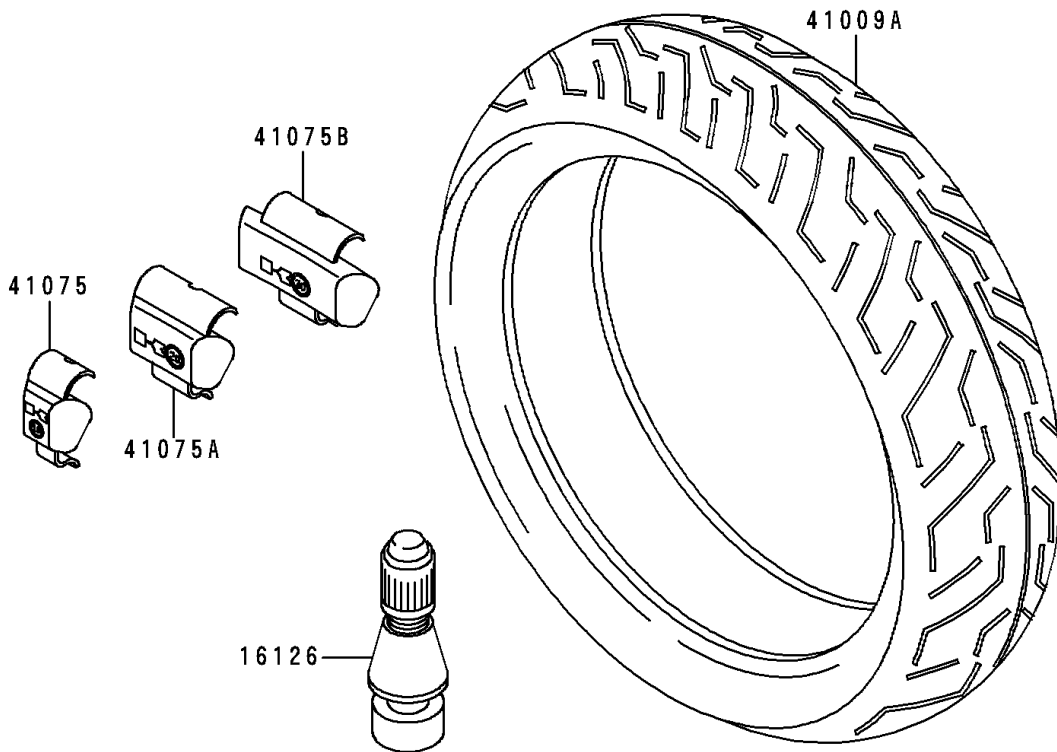

# 1996 Ninja<sup>®</sup> ZX<sup>™</sup>-7RR PARTS DIAGRAM

Tires

F2210

### Tires

ITEM NAME	PART NUMBER	QUANTITY
VALVE,TIRE (Ref # 16126)	16126-1140	2
TIRE,FR,120/70ZR17(58W),D204FG (Ref # 41009)	41009-1135	1
TIRE,RR,190/50ZR17(73W),D204GP (Ref # 41009A)	41009-1136	1
BALANCER-WHEEL,10G,SILVER (Ref # 41075)	41075-1014	AR
BALANCER-WHEEL,20G,SILVER (Ref # 41075A)	41075-1015	AR
BALANCER-WHEEL,30G,SILVER (Ref # 41075B)	41075-1016	AR