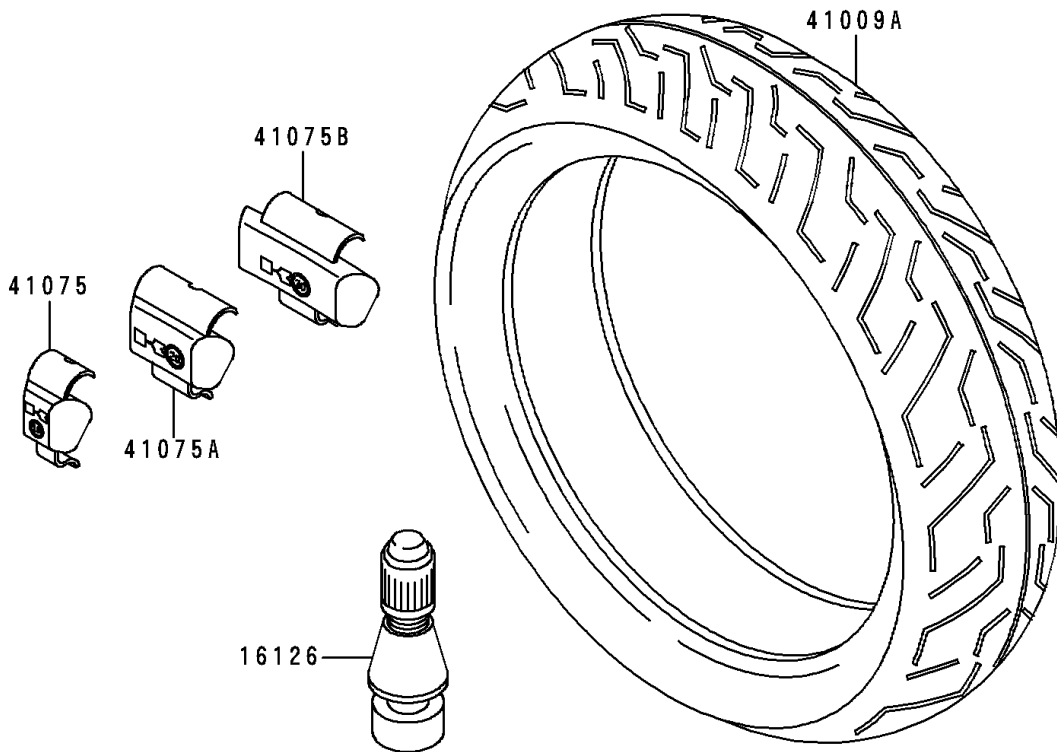

# 1996 Ninja® ZX™-7RR PARTS DIAGRAM

Tires

F2210

### Tires

ITEM NAME	PART NUMBER	QUANTITY
VALVE,TIRE (Ref # 16126)	16126-1140	2
TIRE,FR,120/70ZR17(58W),D204FG (Ref # 41009)	41009-1135	1
TIRE,RR,190/50ZR17(73W),D204GP (Ref # 41009A)	41009-1136	1
BALANCER-WHEEL,10G,SILVER (Ref # 41075)	41075-1014	AR
BALANCER-WHEEL,20G,SILVER (Ref # 41075A)	41075-1015	AR
BALANCER-WHEEL,30G,SILVER (Ref # 41075B)	41075-1016	AR