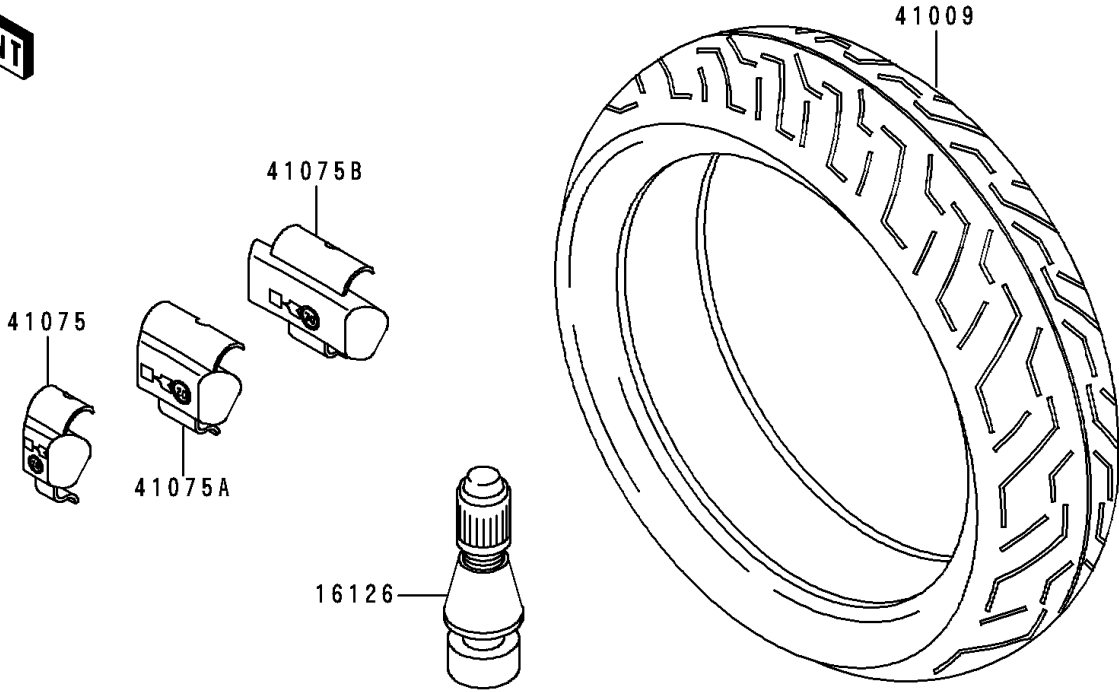

# 1996 Ninja® ZX™-7RR PARTS DIAGRAM

Tires

F2210

### Tires

ITEM NAME	PART NUMBER	QUANTITY
VALVE,TIRE (Ref # 16126)	16126-1140	2
TIRE,FR,120/70ZR17(58W),D204FG (Ref # 41009)	41009-1135	1
TIRE,RR,190/50ZR17(73W),D204GP (Ref # 41009A)	41009-1136	1
BALANCER-WHEEL,10G,SILVER (Ref # 41075)	41075-1014	AR
BALANCER-WHEEL,20G,SILVER (Ref # 41075A)	41075-1015	AR
BALANCER-WHEEL,30G,SILVER (Ref # 41075B)	41075-1016	AR