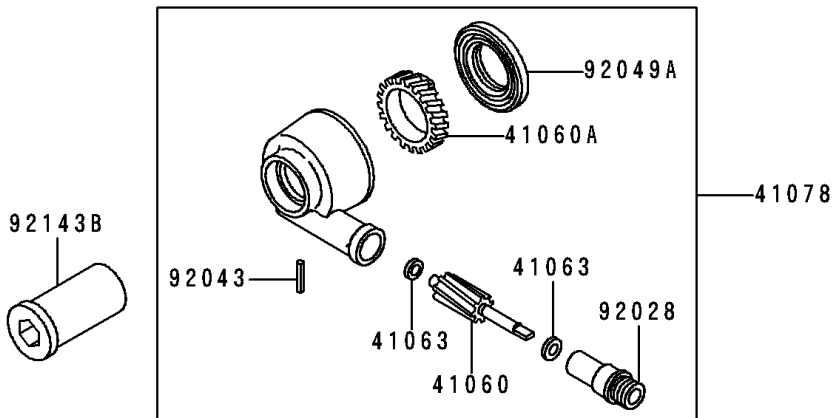

1996 Ninja® ZX™-7RR PARTS DIAGRAM

Front Wheel

F2230

1996 Ninja® ZX™-7RR PARTS LIST

Front Wheel

ITEM NAME	PART NUMBER	QUANTITY
BEARING-BALL,#6005UU (Ref # 601)	601B6005UU	2
GEAR-METER SCREW,9T (Ref # 41060)	41060-1140	1
GEAR-METER SCREW,24T (Ref # 41060A)	41060-1141	1
WASHER,5.1X9X0.4 (Ref # 41063)	41063-001	2
RECEIVER-SPEEDOMETER (Ref # 41064)	41064-1055	1
AXLE,FR (Ref # 41068)	41068-1327	1
WHEEL-ASSY,FR,J.S.VIOLET (Ref # 41073)	41073-1496-F8	1
CASE-ASSY-METER GEAR (Ref # 41078)	41078-1082	1
BUSHING,METER GEAR CASE (Ref # 92028)	92028-1634	1
RING-SNAP,47MM (Ref # 92033)	92033-1042	2
PIN,SPRING,3X18 (Ref # 92043)	92043-1454	1
SEAL-OIL,BJN 32 47 5 (Ref # 92049)	92049-1377	1
SEAL-OIL,BJN-C2 35 52 5 (Ref # 92049A)	92049-1378	1
COLLAR,FR HUB,L=94 (Ref # 92143)	92143-1476	1
COLLAR,FR AXLE,RH,L=17.5 (Ref # 92143A)	92143-1477	1
COLLAR,FR AXLE,LH,L=44.5 (Ref # 92143B)	92143-1478	1