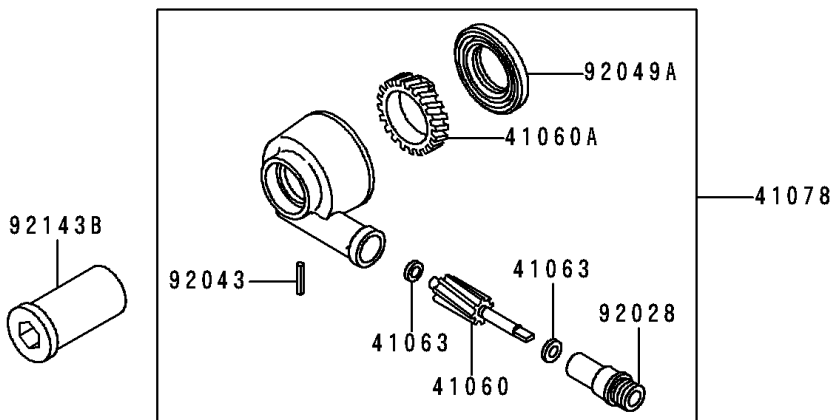

1996 Ninja® ZX™-7RR PARTS DIAGRAM

Front Wheel

F2230

1996 Ninja® ZX™-7RR PARTS LIST

Front Wheel

ITEM NAME	PART NUMBER	QUANTITY
BEARING-BALL,#6005UU (Ref # 601)	601B6005UU	2
GEAR-METER SCREW,9T (Ref # 41060)	41060-1140	1
GEAR-METER SCREW,24T (Ref # 41060A)	41060-1141	1
WASHER,5.1X9X0.4 (Ref # 41063)	41063-001	2
RECEIVER-SPEEDOMETER (Ref # 41064)	41064-1055	1
AXLE,FR (Ref # 41068)	41068-1327	1
WHEEL-ASSY,FR,J.S.VIOLET (Ref # 41073)	41073-1496-F8	1
CASE-ASSY-METER GEAR (Ref # 41078)	41078-1082	1
BUSHING,METER GEAR CASE (Ref # 92028)	92028-1634	1
RING-SNAP,47MM (Ref # 92033)	92033-1042	2
PIN,SPRING,3X18 (Ref # 92043)	92043-1454	1
SEAL-OIL,BJN 32 47 5 (Ref # 92049)	92049-1377	1
SEAL-OIL,BJN-C2 35 52 5 (Ref # 92049A)	92049-1378	1
COLLAR,FR HUB,L=94 (Ref # 92143)	92143-1476	1
COLLAR,FR AXLE,RH,L=17.5 (Ref # 92143A)	92143-1477	1
COLLAR,FR AXLE,LH,L=44.5 (Ref # 92143B)	92143-1478	1