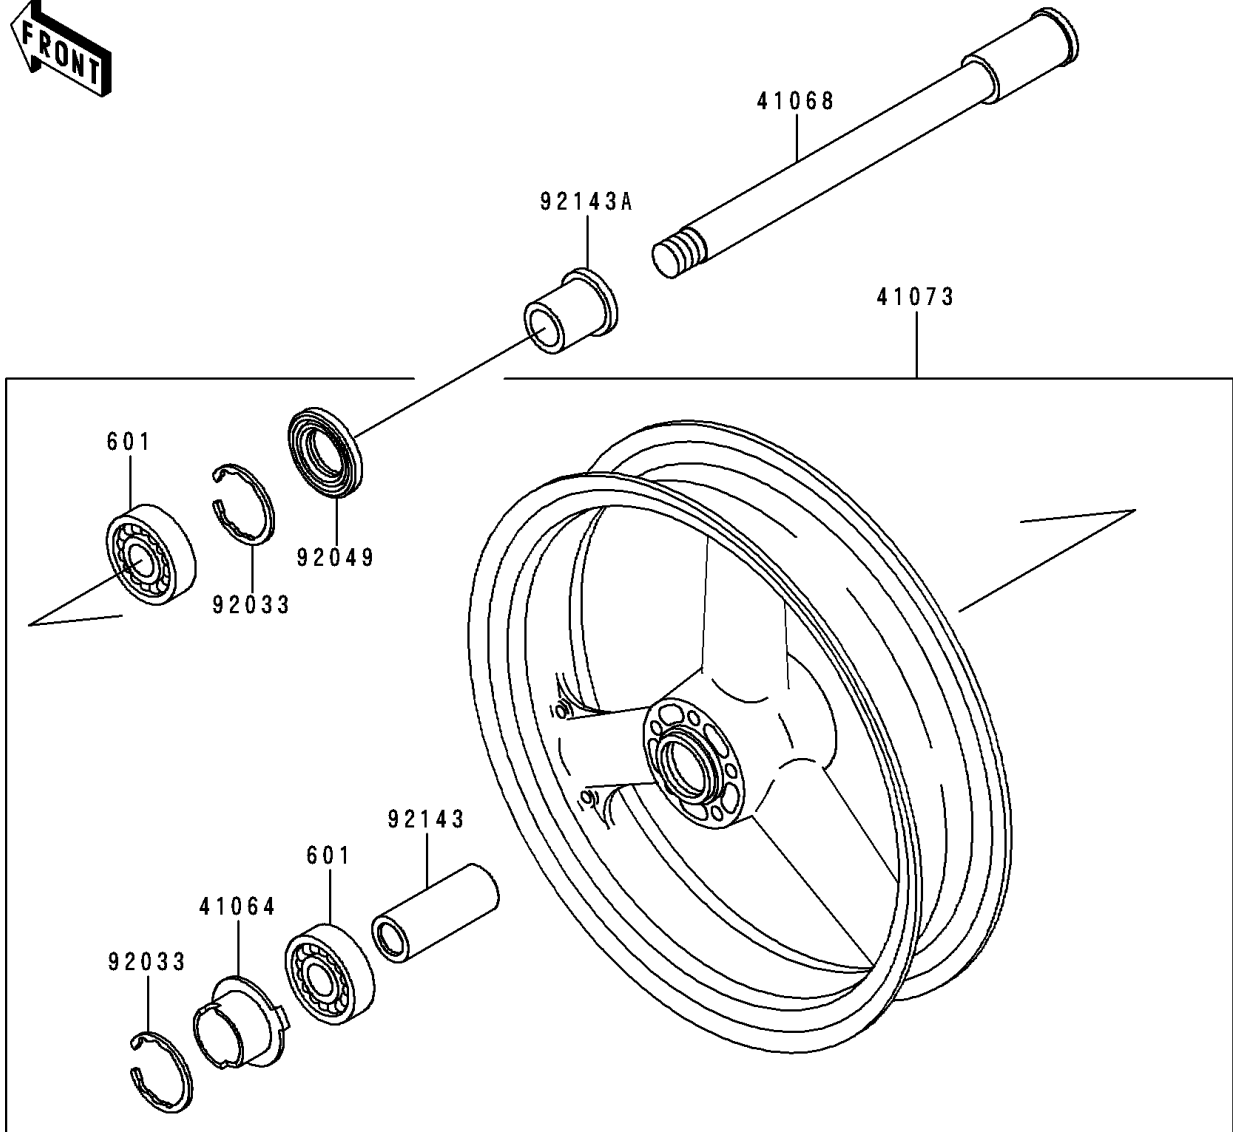

1996 Ninja® ZX™-7RR PARTS DIAGRAM

Front Wheel

F2230

1996 Ninja® ZX™-7RR PARTS LIST

Front Wheel

ITEM NAME	PART NUMBER	QUANTITY
BEARING-BALL,#6005UU (Ref # 601)	601B6005UU	2
GEAR-METER SCREW,9T (Ref # 41060)	41060-1140	1
GEAR-METER SCREW,24T (Ref # 41060A)	41060-1141	1
WASHER,5.1X9X0.4 (Ref # 41063)	41063-001	2
RECEIVER-SPEEDOMETER (Ref # 41064)	41064-1055	1
AXLE,FR (Ref # 41068)	41068-1327	1
WHEEL-ASSY,FR,J.S.VIOLET (Ref # 41073)	41073-1496-F8	1
CASE-ASSY-METER GEAR (Ref # 41078)	41078-1082	1
BUSHING,METER GEAR CASE (Ref # 92028)	92028-1634	1
RING-SNAP,47MM (Ref # 92033)	92033-1042	2
PIN,SPRING,3X18 (Ref # 92043)	92043-1454	1
SEAL-OIL,BJN 32 47 5 (Ref # 92049)	92049-1377	1
SEAL-OIL,BJN-C2 35 52 5 (Ref # 92049A)	92049-1378	1
COLLAR,FR HUB,L=94 (Ref # 92143)	92143-1476	1
COLLAR,FR AXLE,RH,L=17.5 (Ref # 92143A)	92143-1477	1
COLLAR,FR AXLE,LH,L=44.5 (Ref # 92143B)	92143-1478	1