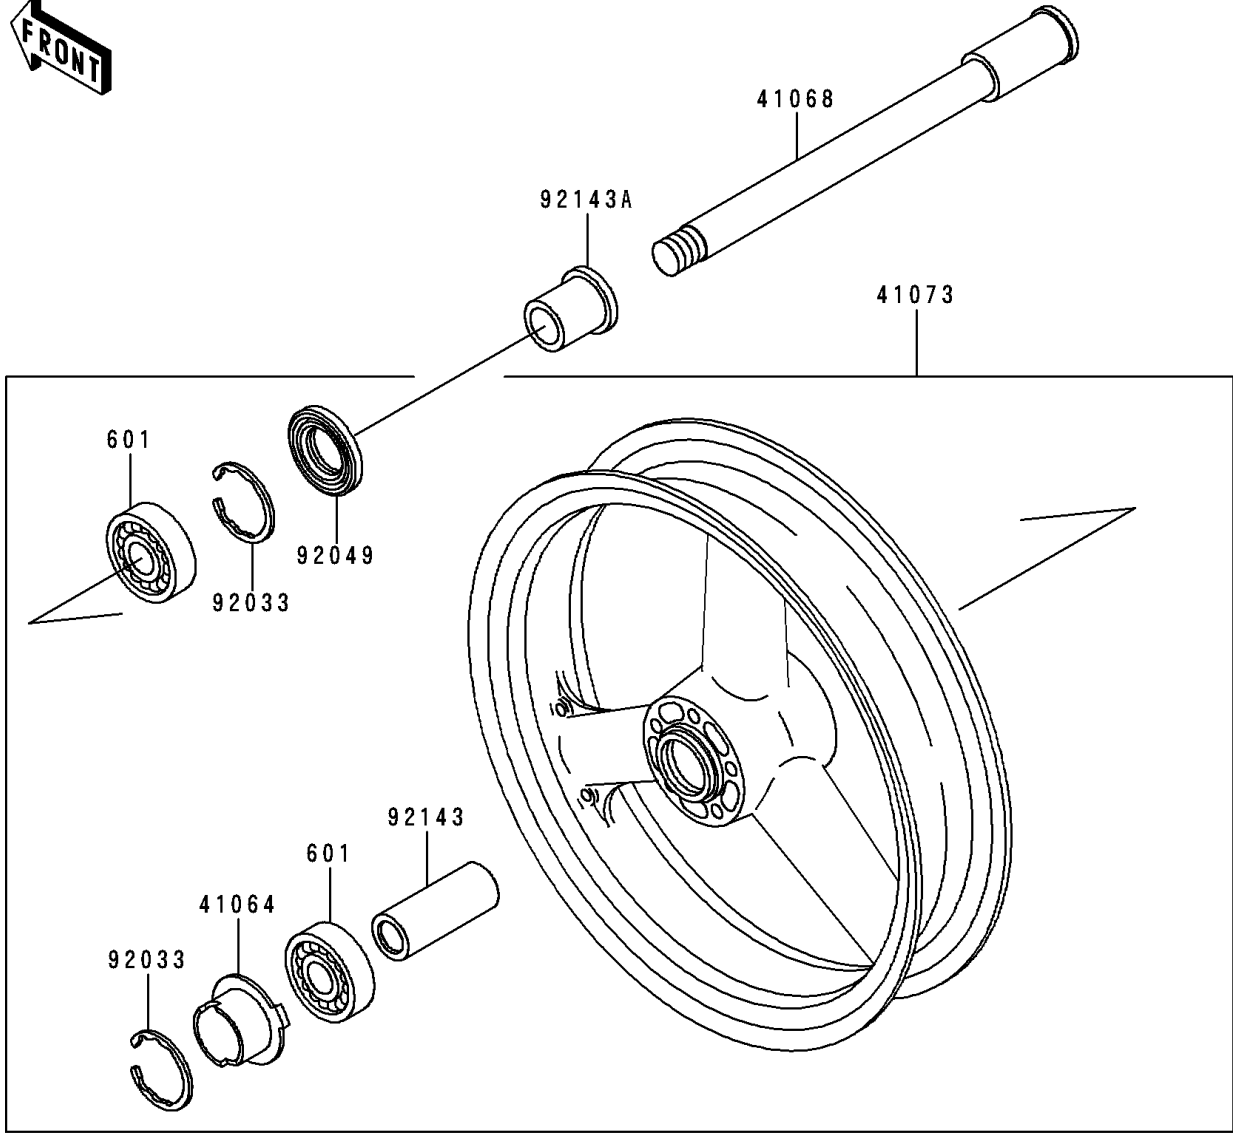

1996 Ninja® ZX™-7RR PARTS DIAGRAM

Front Wheel

F2230

1996 Ninja® ZX™-7RR PARTS LIST

Front Wheel

ITEM NAME	PART NUMBER	QUANTITY
BEARING-BALL,#6005UU (Ref # 601)	601B6005UU	2
GEAR-METER SCREW,9T (Ref # 41060)	41060-1140	1
GEAR-METER SCREW,24T (Ref # 41060A)	41060-1141	1
WASHER,5.1X9X0.4 (Ref # 41063)	41063-001	2
RECEIVER-SPEEDOMETER (Ref # 41064)	41064-1055	1
AXLE,FR (Ref # 41068)	41068-1327	1
WHEEL-ASSY,FR,J.S.VIOLET (Ref # 41073)	41073-1496-F8	1
CASE-ASSY-METER GEAR (Ref # 41078)	41078-1082	1
BUSHING,METER GEAR CASE (Ref # 92028)	92028-1634	1
RING-SNAP,47MM (Ref # 92033)	92033-1042	2
PIN,SPRING,3X18 (Ref # 92043)	92043-1454	1
SEAL-OIL,BJN 32 47 5 (Ref # 92049)	92049-1377	1
SEAL-OIL,BJN-C2 35 52 5 (Ref # 92049A)	92049-1378	1
COLLAR,FR HUB,L=94 (Ref # 92143)	92143-1476	1
COLLAR,FR AXLE,RH,L=17.5 (Ref # 92143A)	92143-1477	1
COLLAR,FR AXLE,LH,L=44.5 (Ref # 92143B)	92143-1478	1