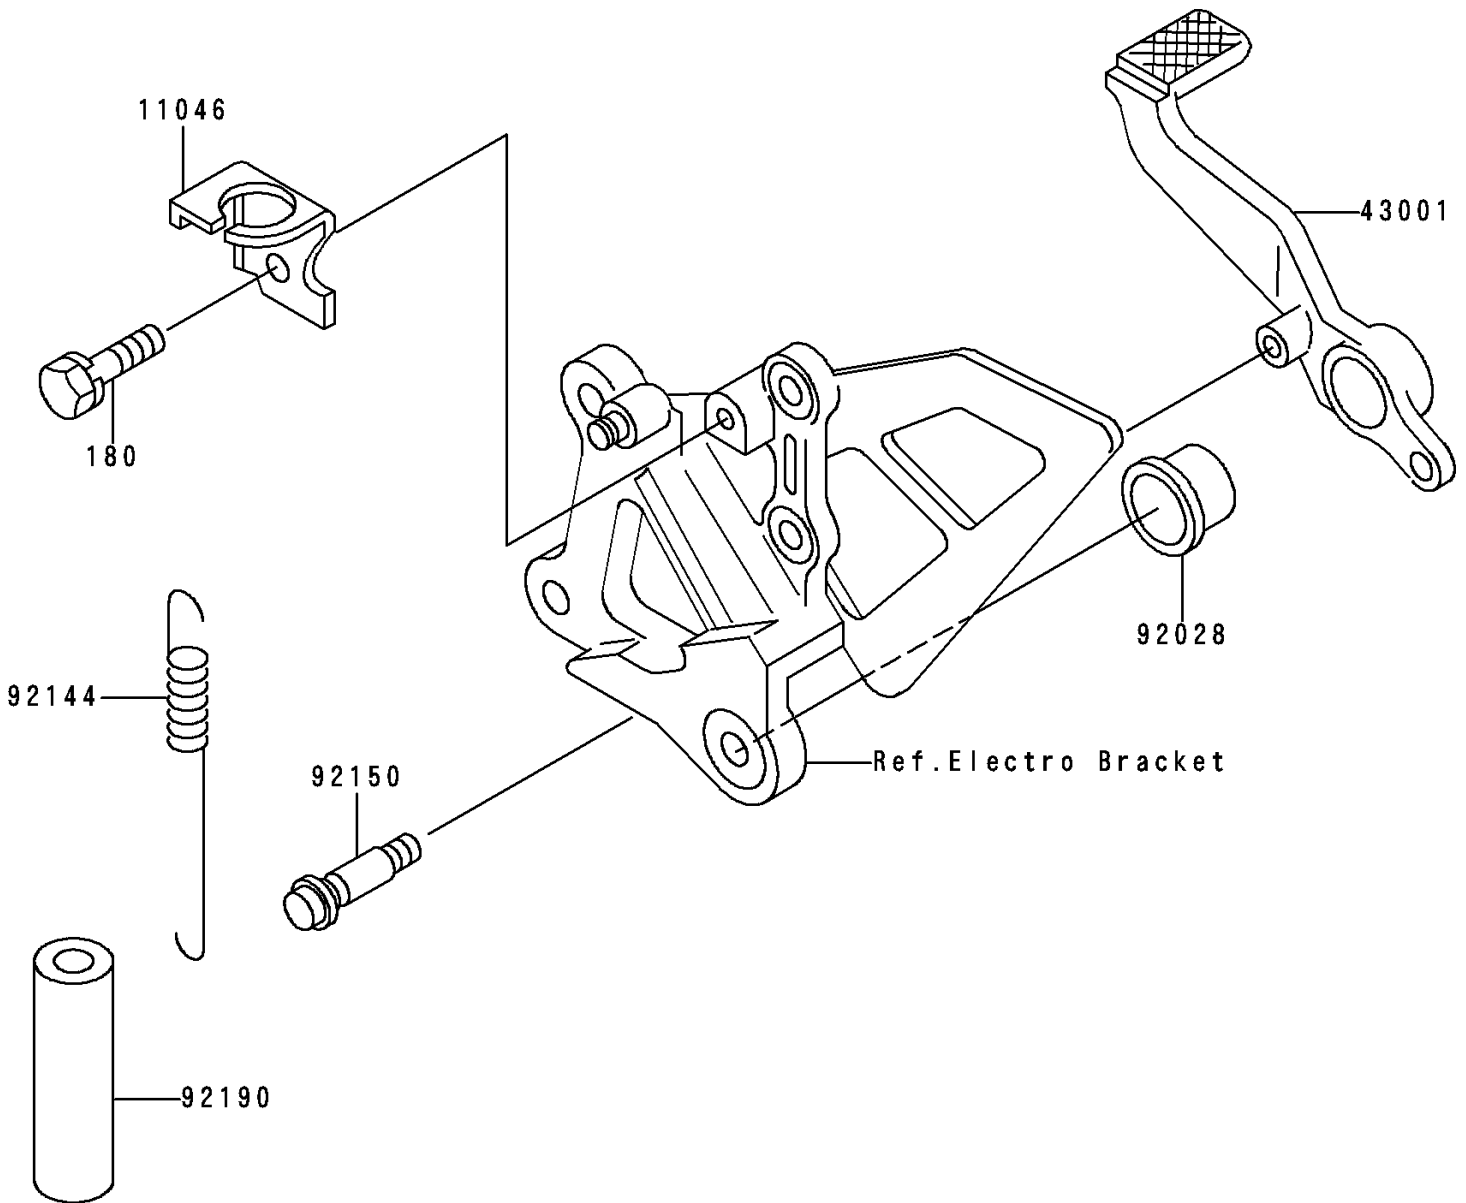

# 1996 Ninja<sup>®</sup> ZX<sup>™</sup>-7RR PARTS DIAGRAM

Brake Pedal/Torque Link

F2260

# 1996 Ninja® ZX™-7RR PARTS LIST

## Brake Pedal/Torque Link

ITEM NAME	PART NUMBER	QUANTITY
BOLT-UPSET-WS (Ref # 180)	180H0614	1
BRACKET,REAR BRAKE SWITCH (Ref # 11046)	11046-1252	1
LEVER-BRAKE,PEDAL (Ref # 43001)	43001-1274	1
BUSHING (Ref # 92028)	92028-1576	1
SPRING,BRAKE PEDAL RETURN (Ref # 92144)	92144-1421	1
BOLT (Ref # 92150)	92150-1439	1
TUBE (Ref # 92190)	92190-1170	1