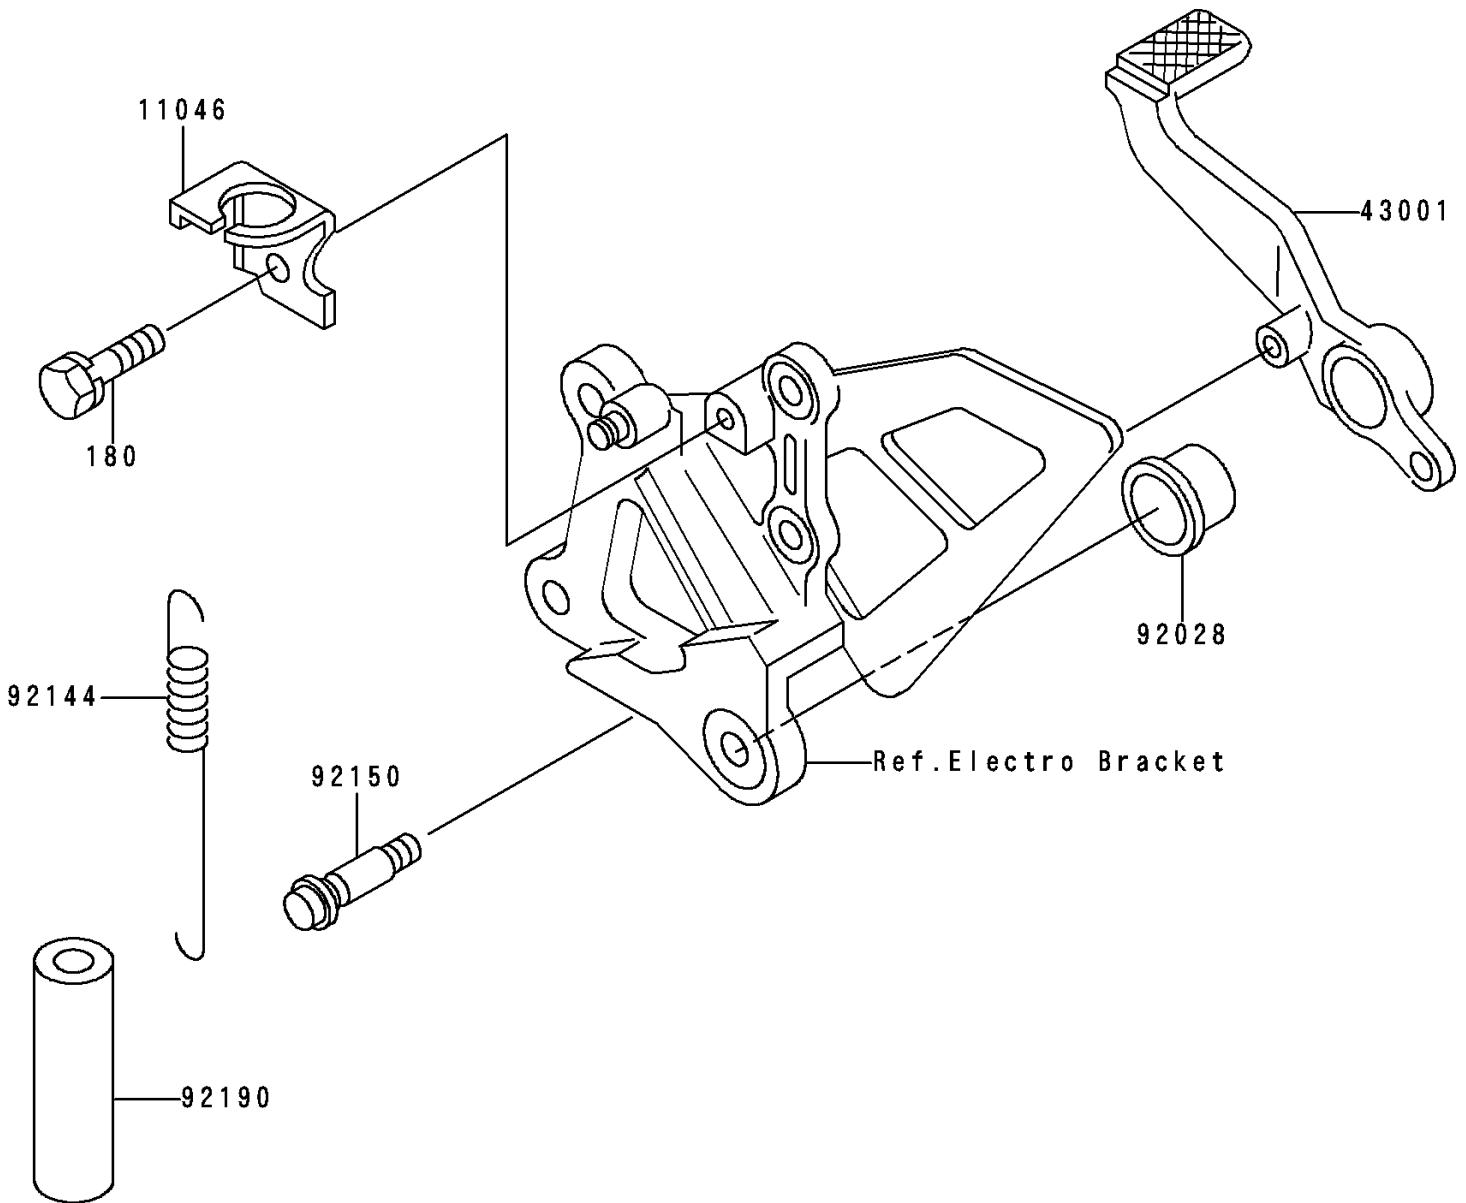

1996 Ninja[®] ZX[™]-7RR PARTS DIAGRAM

Brake Pedal/Torque Link

F2260

1996 Ninja® ZX™-7RR PARTS LIST

Brake Pedal/Torque Link

ITEM NAME	PART NUMBER	QUANTITY
BOLT-UPSET-WS (Ref # 180)	180H0614	1
BRACKET,REAR BRAKE SWITCH (Ref # 11046)	11046-1252	1
LEVER-BRAKE,PEDAL (Ref # 43001)	43001-1274	1
BUSHING (Ref # 92028)	92028-1576	1
SPRING,BRAKE PEDAL RETURN (Ref # 92144)	92144-1421	1
BOLT (Ref # 92150)	92150-1439	1
TUBE (Ref # 92190)	92190-1170	1