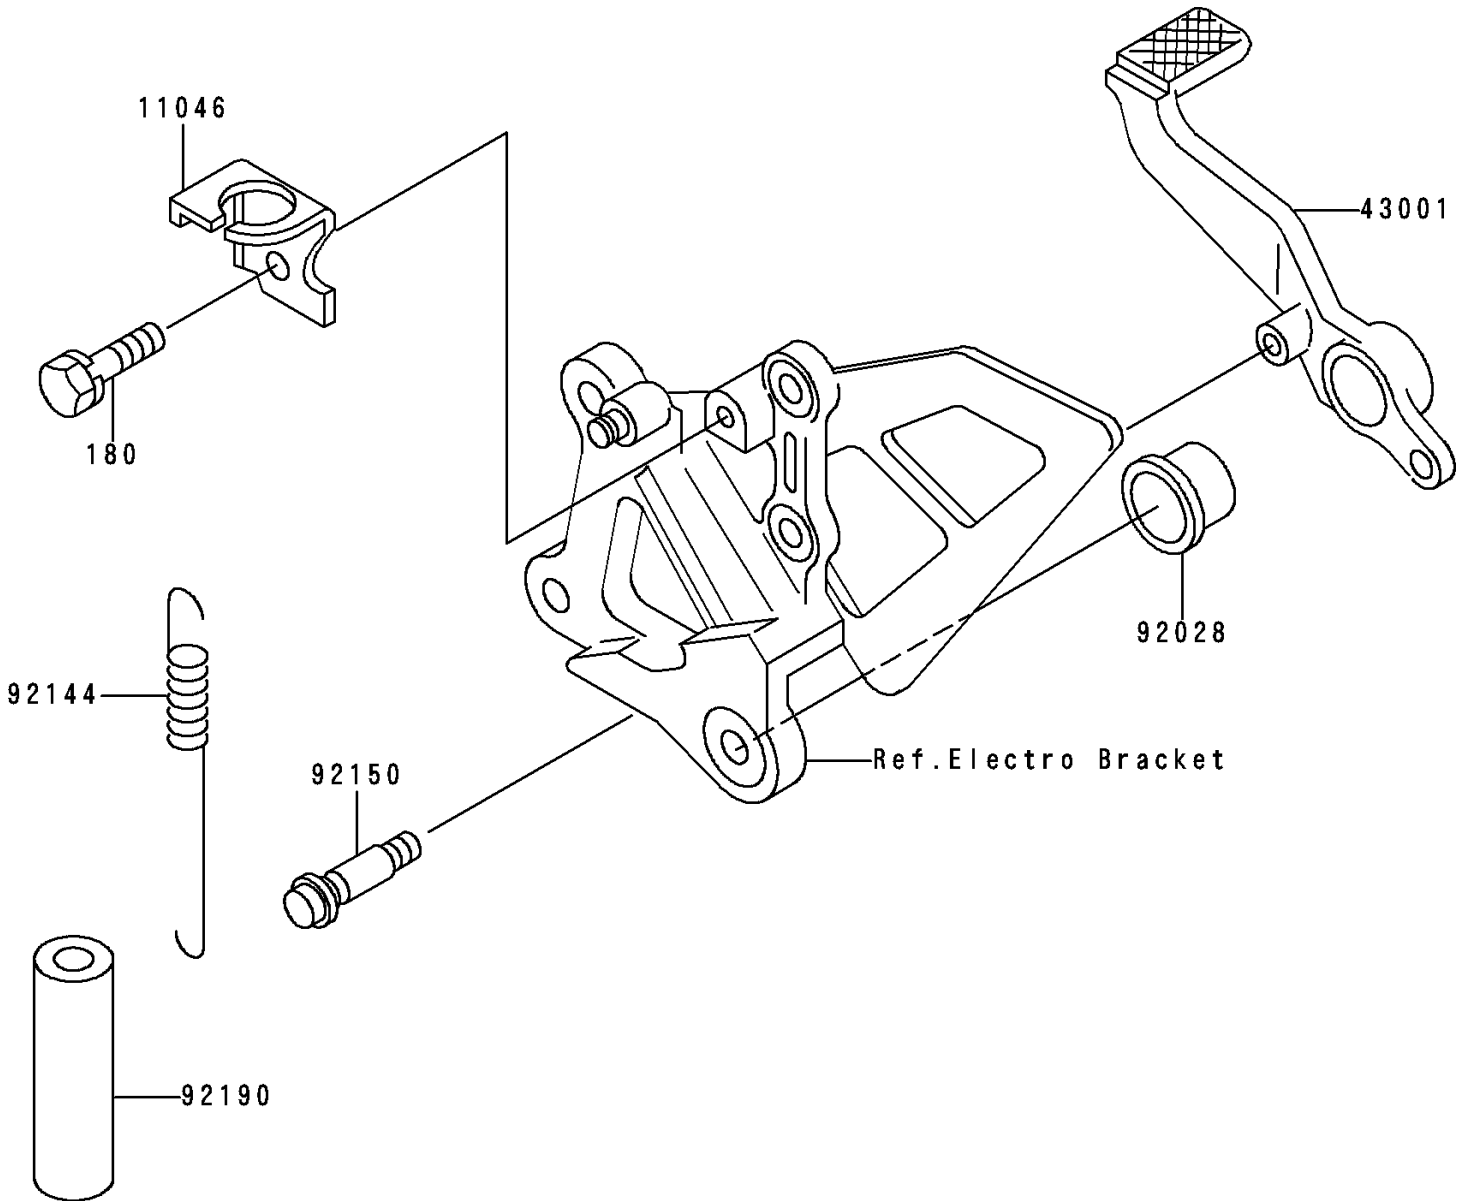

1997 Ninja® ZX™-7RR PARTS DIAGRAM

Brake Pedal/Torque Link

F2260

1997 Ninja® ZX™ -7RR PARTS LIST

Brake Pedal/Torque Link

ITEM NAME	PART NUMBER	QUANTITY
BOLT-UPSET-WS (Ref # 180)	180H0614	1
BRACKET,REAR BRAKE SWITCH (Ref # 11046)	11046-1252	1
LEVER-BRAKE,PEDAL (Ref # 43001)	43001-1274	1
BUSHING (Ref # 92028)	92028-1576	1
SPRING,BRAKE PEDAL RETURN (Ref # 92144)	92144-1421	1
BOLT (Ref # 92150)	92150-1439	1
TUBE (Ref # 92190)	92190-1170	1