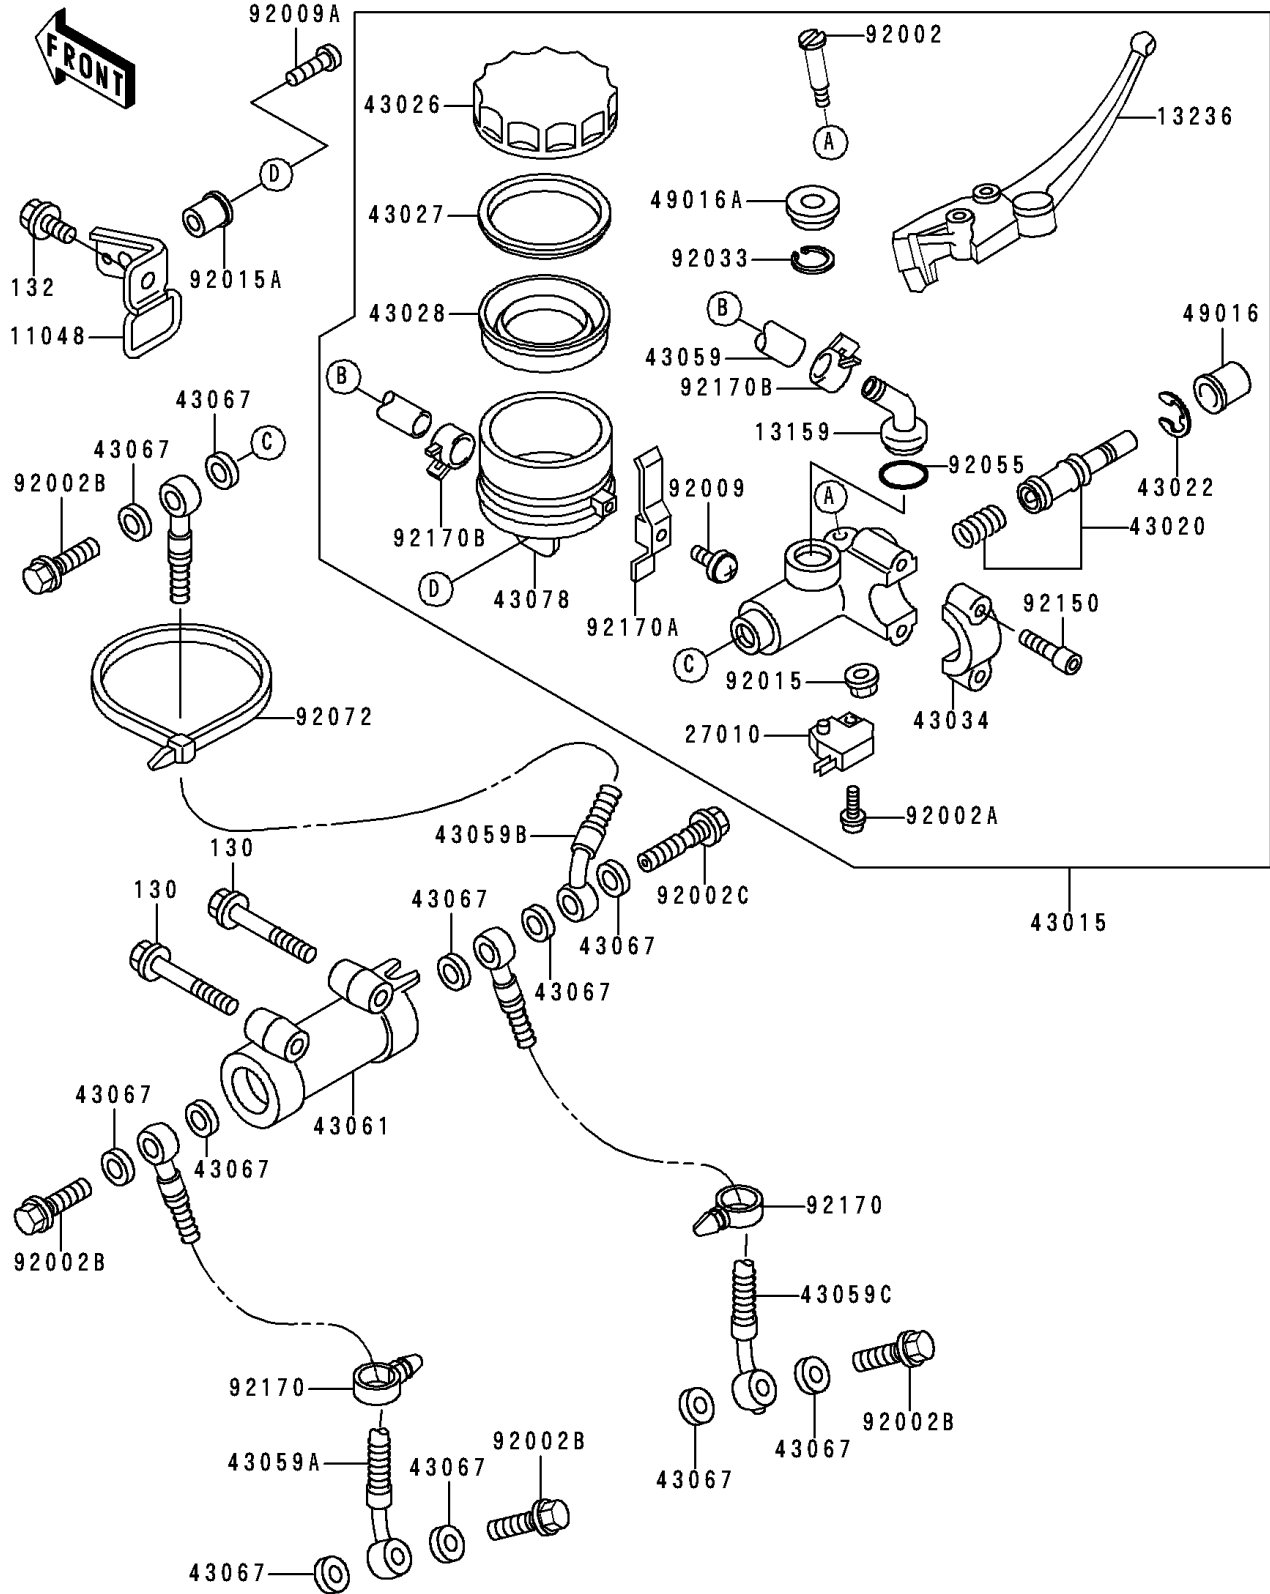

# 1996 Ninja® ZX™-7RR PARTS DIAGRAM

## Front Master Cylinder

F2291

## Front Master Cylinder

ITEM NAME	PART NUMBER	QUANTITY
BOLT-FLANGED,6X35 (Ref # 130)	130J0635	2
BOLT-FLANGED-SMALL (Ref # 132)	132J0612	1
BRACKET,RESERVOIR TANK (Ref # 11048)	11048-1170	1
CONNECTOR (Ref # 13159)	13159-1061	1
LEVER-COMP,FRONT BRAKE (Ref # 13236)	13236-1185	1
SWITCH,BRAKE (Ref # 27010)	27010-1170	1
CYLINDER-ASSY-MASTER,FR (Ref # 43015)	43015-1392	1
PISTON-COMP-BRAKE,FR (Ref # 43020)	43020-1054	1
STOPPER-BRAKE,PISTON (Ref # 43022)	43022-1010	1
CAP-BRAKE (Ref # 43026)	43026-1051	1
PLATE-DIAPHRAGM (Ref # 43027)	43027-1051	1
DIAPHRAGM,MASTER CYLINDER (Ref # 43028)	43028-1057	1
HOLDER-BRAKE,MASTER CYLINDER (Ref # 43034)	43034-1016	1
HOSE-BRAKE,FR MASTER CYLINDER (Ref # 43059)	43059-1547	1
HOSE-BRAKE,FR,LWR,LH (Ref # 43059A)	43059-1851	1
HOSE-BRAKE,FR,UPP (Ref # 43059B)	43059-1854	1
HOSE-BRAKE,FR,LWR,RH (Ref # 43059C)	43059-1944	1
JOINT-BRAKE (Ref # 43061)	43061-1002	1
WASHER,10.5X15X1.5 (Ref # 43067)	43067-001	11
RESERVOIR (Ref # 43078)	43078-1099	1
COVER-SEAL,MASTER CYLINDER (Ref # 49016)	49016-1044	1
COVER-SEAL (Ref # 49016A)	49016-1147	1
BOLT,LEVER SET,BLACK (Ref # 92002)	92002-1322	1
BOLT,SCREW,4X12 (Ref # 92002A)	92002-1323	1
BOLT,OIL,L=23 (Ref # 92002B)	92002-1888	4
BOLT,OIL,L=37 (Ref # 92002C)	92002-1909	1
SCREW (Ref # 92009)	92009-1570	1
SCREW,5X18 (Ref # 92009A)	92009-1655	1
NUT,FLANGED,6MM,BLACK (Ref # 92015)	92015-1233	1

## Front Master Cylinder

ITEM NAME	PART NUMBER	QUANTITY
NUT,WELL,5MM (Ref # 92015A)	92015-1757	1
RING-SNAP,20.5MM (Ref # 92033)	92033-1186	1
RING-O,MASTER CYLINDER (Ref # 92055)	92055-1251	1
BAND,L=365 (Ref # 92072)	92072-1197	1
BOLT (Ref # 92150)	92150-1328	2
CLAMP (Ref # 92170)	92170-1067	2
CLAMP (Ref # 92170A)	92170-1090	1
CLAMP,HOSE (Ref # 92170B)	92170-1091	2