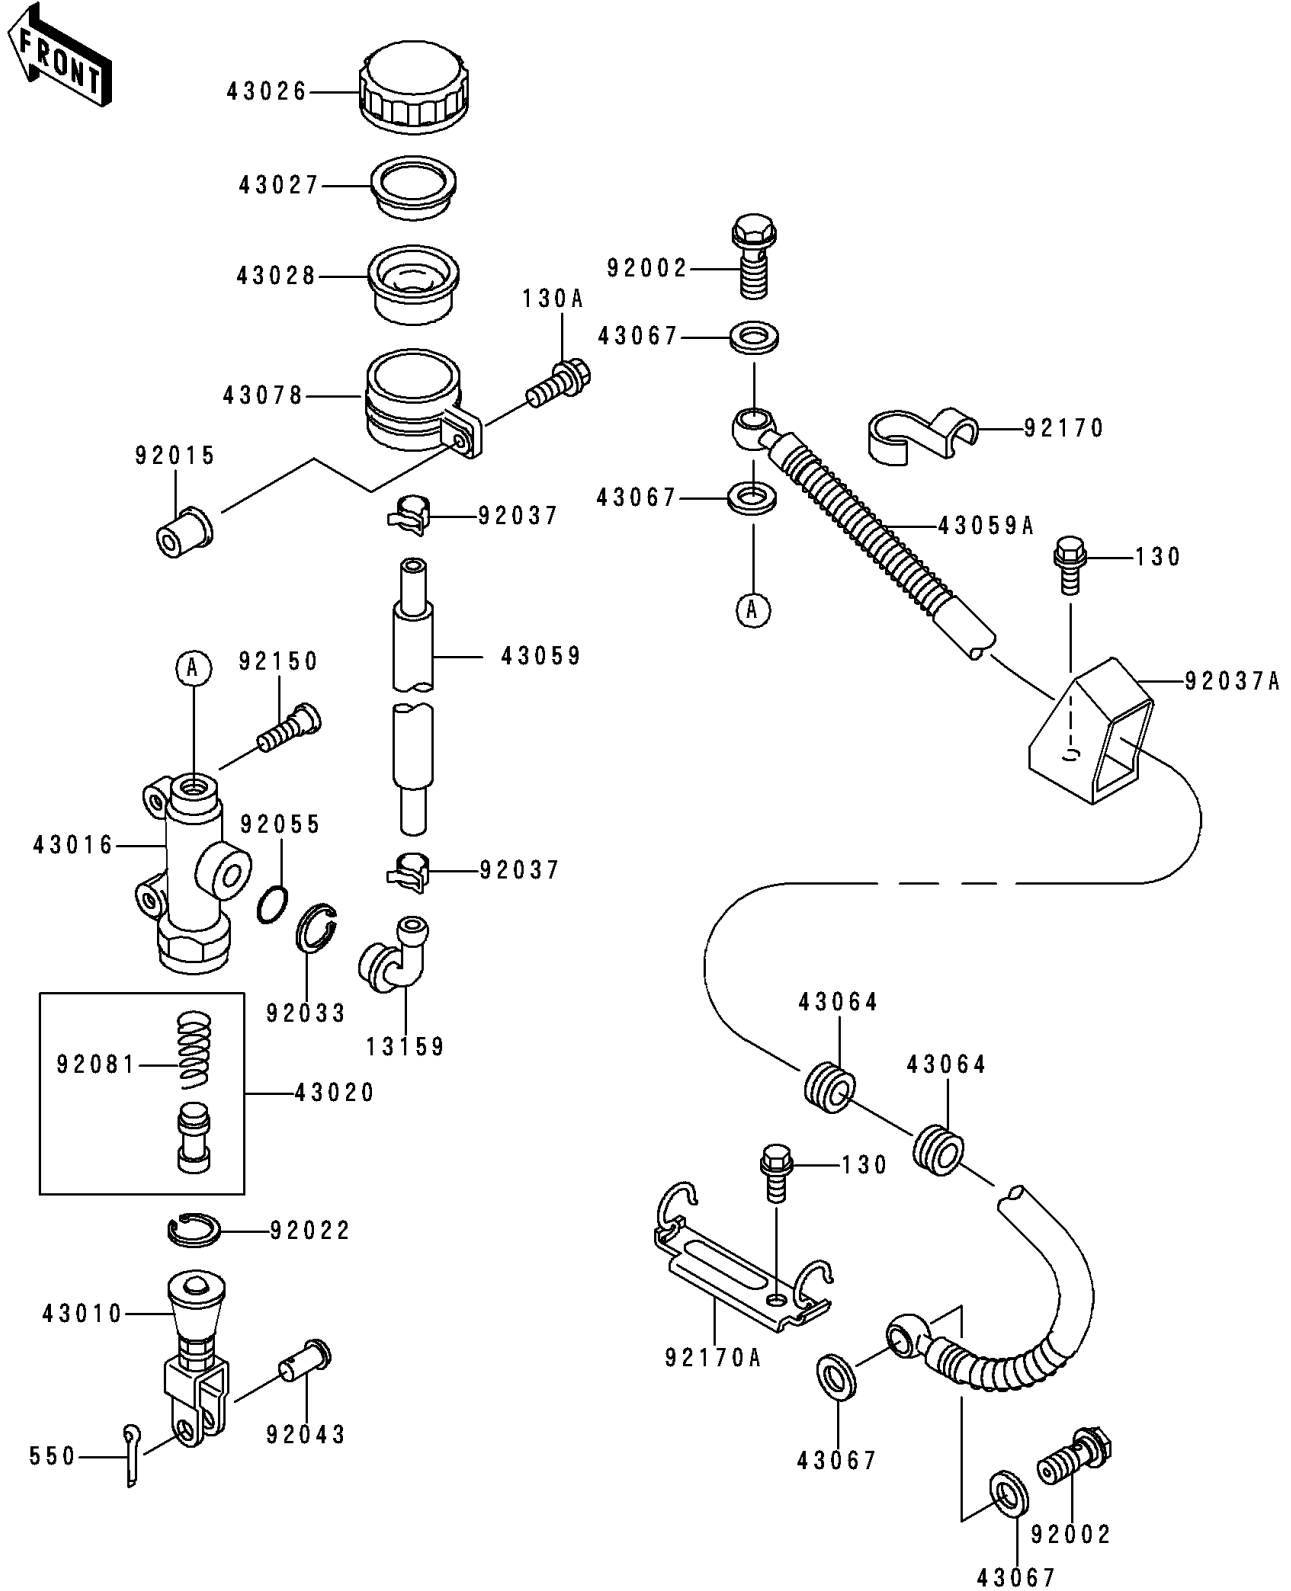

1996 Ninja® ZX™-7RR PARTS DIAGRAM

Rear Master Cylinder

F2293

1996 Ninja® ZX™-7RR PARTS LIST

Rear Master Cylinder

ITEM NAME	PART NUMBER	QUANTITY
BOLT-FLANGED (Ref # 130)	130J0610	3
BOLT-FLANGED,6X25 (Ref # 130A)	130J0625	1
PIN-COTTER,2.0X15 (Ref # 550)	550D2015	1
CONNECTOR,RR MASTER CYLINDER (Ref # 13159)	13159-1052	1
ROD-ASSY-BRAKE (Ref # 43010)	43010-1062	1
CYLINDER-MASTER,RR (Ref # 43016)	43016-1212	1
PISTON-COMP-BRAKE (Ref # 43020)	43020-1057	1
CAP-BRAKE (Ref # 43026)	43026-1051	1
PLATE-DIAPHRAGM (Ref # 43027)	43027-1051	1
DIAPHRAGM,MASTER CYLINDER (Ref # 43028)	43028-1057	1
HOSE-BRAKE,RR (Ref # 43059A)	43059-1938	1
GROMMET,HOSE CLAMP (Ref # 43064)	43064-006	2
WASHER,10.5X15X1.5 (Ref # 43067)	43067-001	4
RESERVOIR,RR MASTER CYLINDER (Ref # 43078)	43078-1082	1
BOLT,OIL,L=23 (Ref # 92002)	92002-1888	2
NUT (Ref # 92015)	92015-1700	1
WASHER,CIRCRIP (Ref # 92022)	92022-1601	1
RING-SNAP,20.5MM (Ref # 92033)	92033-1186	1
CLAMP,BRAKE HOSE (Ref # 92037)	92037-1547	2
CLAMP,HOSE (Ref # 92037A)	92037-1896	1
PIN,8MM (Ref # 92043)	92043-1303	1
RING-O,MASTER CYLINDER (Ref # 92055)	92055-1251	1
SPRING,MASTER CYLINDER (Ref # 92081)	92081-1737	1
BOLT,SOCKET,8X25 (Ref # 92150)	92150-1837	2
CLAMP,HOSE (Ref # 92170)	92170-1097	1
CLAMP,HOSE (Ref # 92170A)	92170-1367	1
HOSE-BRAKE,RR MASTER CYLINDER (Ref # 43059)	43059-1911	1