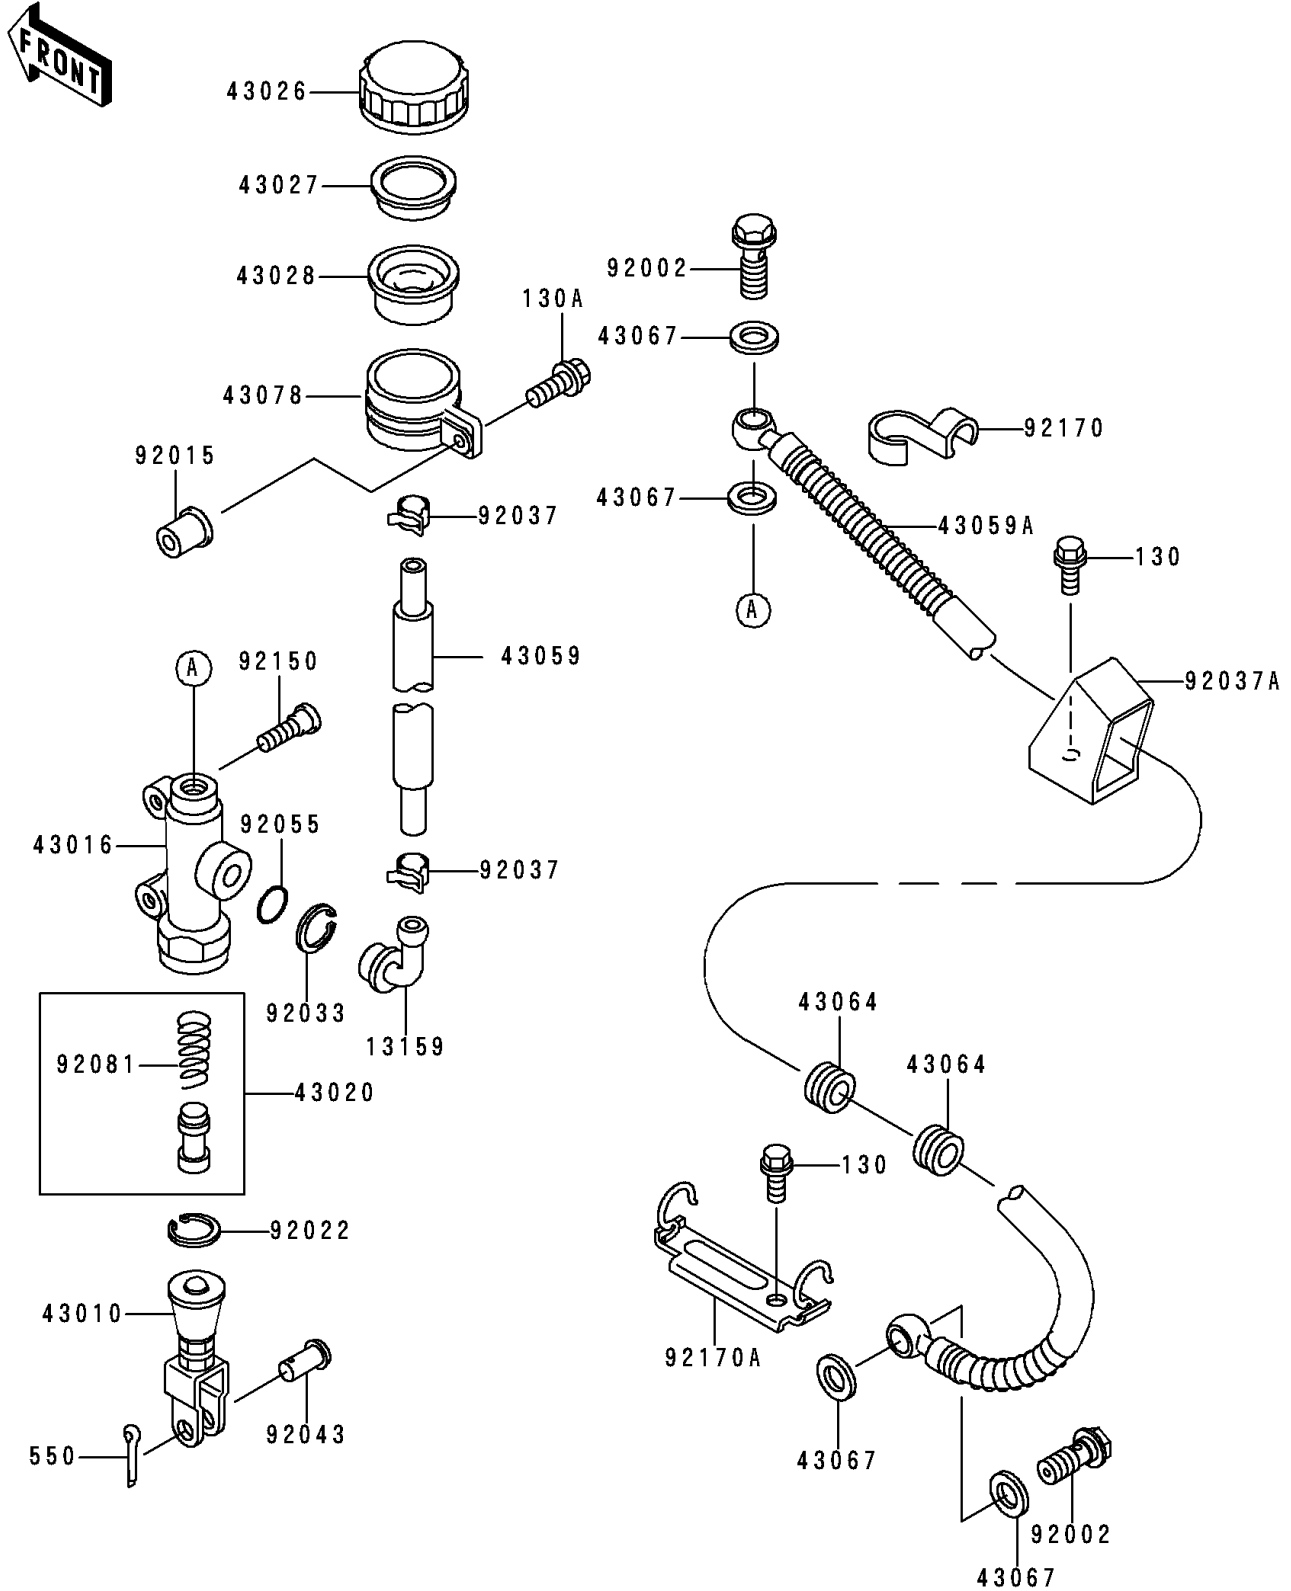

1997 Ninja® ZX™-7RR PARTS DIAGRAM

Rear Master Cylinder

F2293

1997 Ninja® ZX™-7RR PARTS LIST

Rear Master Cylinder

ITEM NAME	PART NUMBER	QUANTITY
BOLT-FLANGED (Ref # 130)	130J0610	3
BOLT-FLANGED,6X25 (Ref # 130A)	130J0625	1
PIN-COTTER,2.0X15 (Ref # 550)	550D2015	1
CONNECTOR,RR MASTER CYLINDER (Ref # 13159)	13159-1052	1
ROD-ASSY-BRAKE (Ref # 43010)	43010-1062	1
CYLINDER-MASTER,RR (Ref # 43016)	43016-1212	1
PISTON-COMP-BRAKE (Ref # 43020)	43020-1057	1
CAP-BRAKE (Ref # 43026)	43026-1051	1
PLATE-DIAPHRAGM (Ref # 43027)	43027-1051	1
DIAPHRAGM,MASTER CYLINDER (Ref # 43028)	43028-1057	1
HOSE-BRAKE,RR (Ref # 43059A)	43059-1938	1
GROMMET,HOSE CLAMP (Ref # 43064)	43064-006	2
WASHER,10.5X15X1.5 (Ref # 43067)	43067-001	4
RESERVOIR,RR MASTER CYLINDER (Ref # 43078)	43078-1082	1
BOLT,OIL,L=23 (Ref # 92002)	92002-1888	2
NUT (Ref # 92015)	92015-1700	1
WASHER,CIRCRIP (Ref # 92022)	92022-1601	1
RING-SNAP,20.5MM (Ref # 92033)	92033-1186	1
CLAMP,BRAKE HOSE (Ref # 92037)	92037-1547	2
CLAMP,HOSE (Ref # 92037A)	92037-1896	1
PIN,8MM (Ref # 92043)	92043-1303	1
RING-O,MASTER CYLINDER (Ref # 92055)	92055-1251	1
SPRING,MASTER CYLINDER (Ref # 92081)	92081-1737	1
BOLT,SOCKET,8X25 (Ref # 92150)	92150-1837	2
CLAMP,HOSE (Ref # 92170)	92170-1097	1
CLAMP,HOSE (Ref # 92170A)	92170-1367	1
HOSE-BRAKE,RR MASTER CYLINDER (Ref # 43059)	43059-1911	1