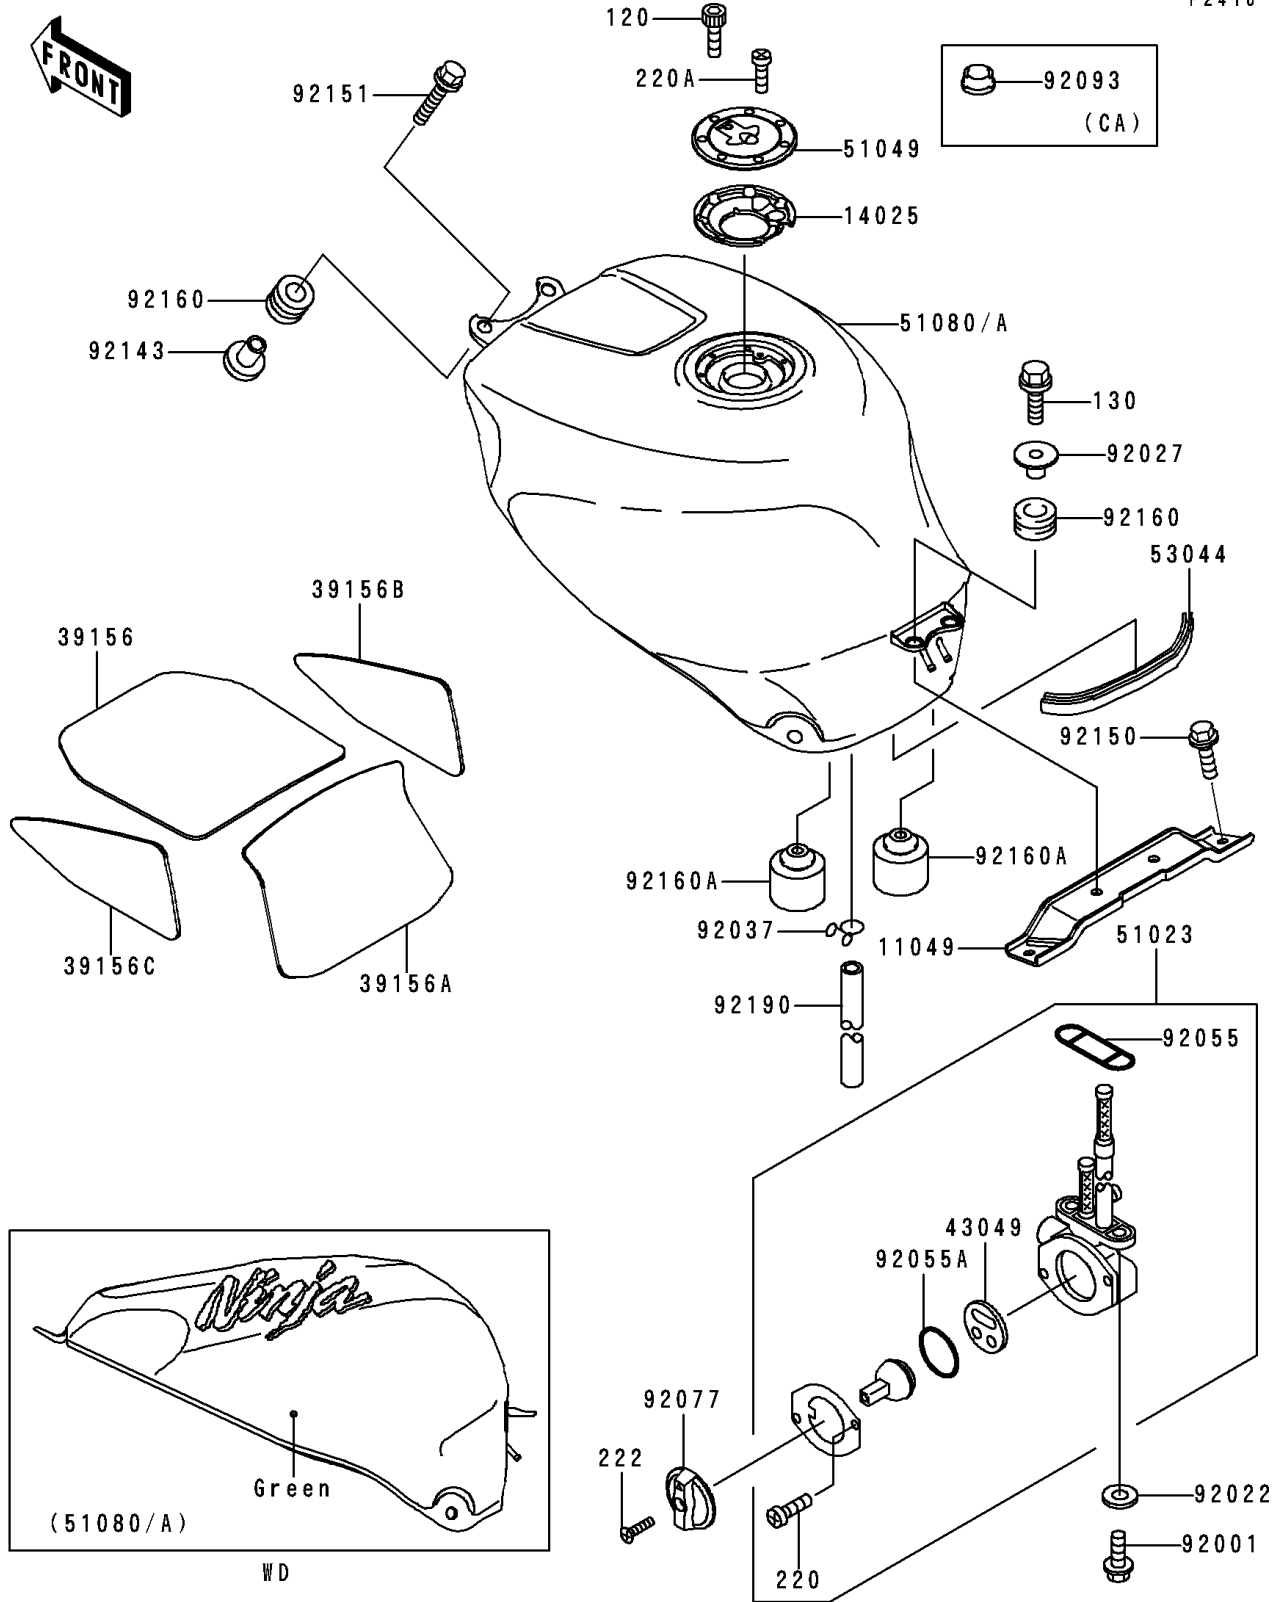

1996 Ninja® ZX™-7RR PARTS DIAGRAM

Fuel Tank

F2410

1996 Ninja® ZX™-7RR PARTS LIST

Fuel Tank

ITEM NAME	PART NUMBER	QUANTITY
BRACKET,FUEL TANK,RR (Ref # 11049)	11049-1866	1
COVER,TANK CAP (Ref # 14025)	14025-1913	1
PAD,FUEL TANK,FR (Ref # 39156)	39156-1312	1
PAD,FUEL TANK,RR (Ref # 39156A)	39156-1313	1
PAD,FUEL TANK,SIDE,RH (Ref # 39156B)	39156-1314	1
PAD,FUEL TANK,SIDE,LH (Ref # 39156C)	39156-1315	1
PACKING,TAP VALVE (Ref # 43049)	43049-1066	1
TAP-ASSY,FUEL (Ref # 51023)	51023-1221	1
CAP-TANK,FUEL (Ref # 51049)	51049-1091	1
TRIM (Ref # 53044)	53044-1296	1
BOLT,6X20 (Ref # 92001)	92001-1091	2
WASHER,6.2X11X1.5 (Ref # 92022)	92022-183	2
BOLT-SOCKET (Ref # 120)	120S0512	7
BOLT-FLANGED,6X25 (Ref # 130)	130J0625	2
SCREW-PAN-CROS (Ref # 220)	220B0308	2
SCREW-PAN-CROS (Ref # 220A)	220C0508	1
SCREW-CSK-RD-CROS (Ref # 222)	222C0412	1
COLLAR,L=14.1 (Ref # 92027)	92027-1920	2
CLAMP,TUBE (Ref # 92037)	92037-147	1
RING-O,FUEL TAP PACKING (Ref # 92055)	92055-1112	1
RING-O,TAP LEVER (Ref # 92055A)	92055-1419	1
KNOB,FUEL TAP (Ref # 92077)	92077-1120	1
COLLAR (Ref # 92143)	92143-1515	2
BOLT,FLANGED,6X20 (Ref # 92150)	92150-1633	2
BOLT,FLANGED,6X30 (Ref # 92151)	92151-1105	2
DAMPER (Ref # 92160)	92160-1162	4
DAMPER (Ref # 92160A)	92160-1513	2
TUBE,DRAIN (Ref # 92190)	92190-1418	1
TANK-COMP-FUEL,L.GREEN (Ref # 51080)	51080-5263-7F	1

1996 Ninja® ZX™-7RR PARTS LIST

Fuel Tank

ITEM NAME	PART NUMBER	QUANTITY
TANK-COMP-FUEL,L.GREEN (Ref # 51080A)	51080-5264-7F	1
SEAL,FUEL TANK CAP (Ref # 92093)	92093-1030	1