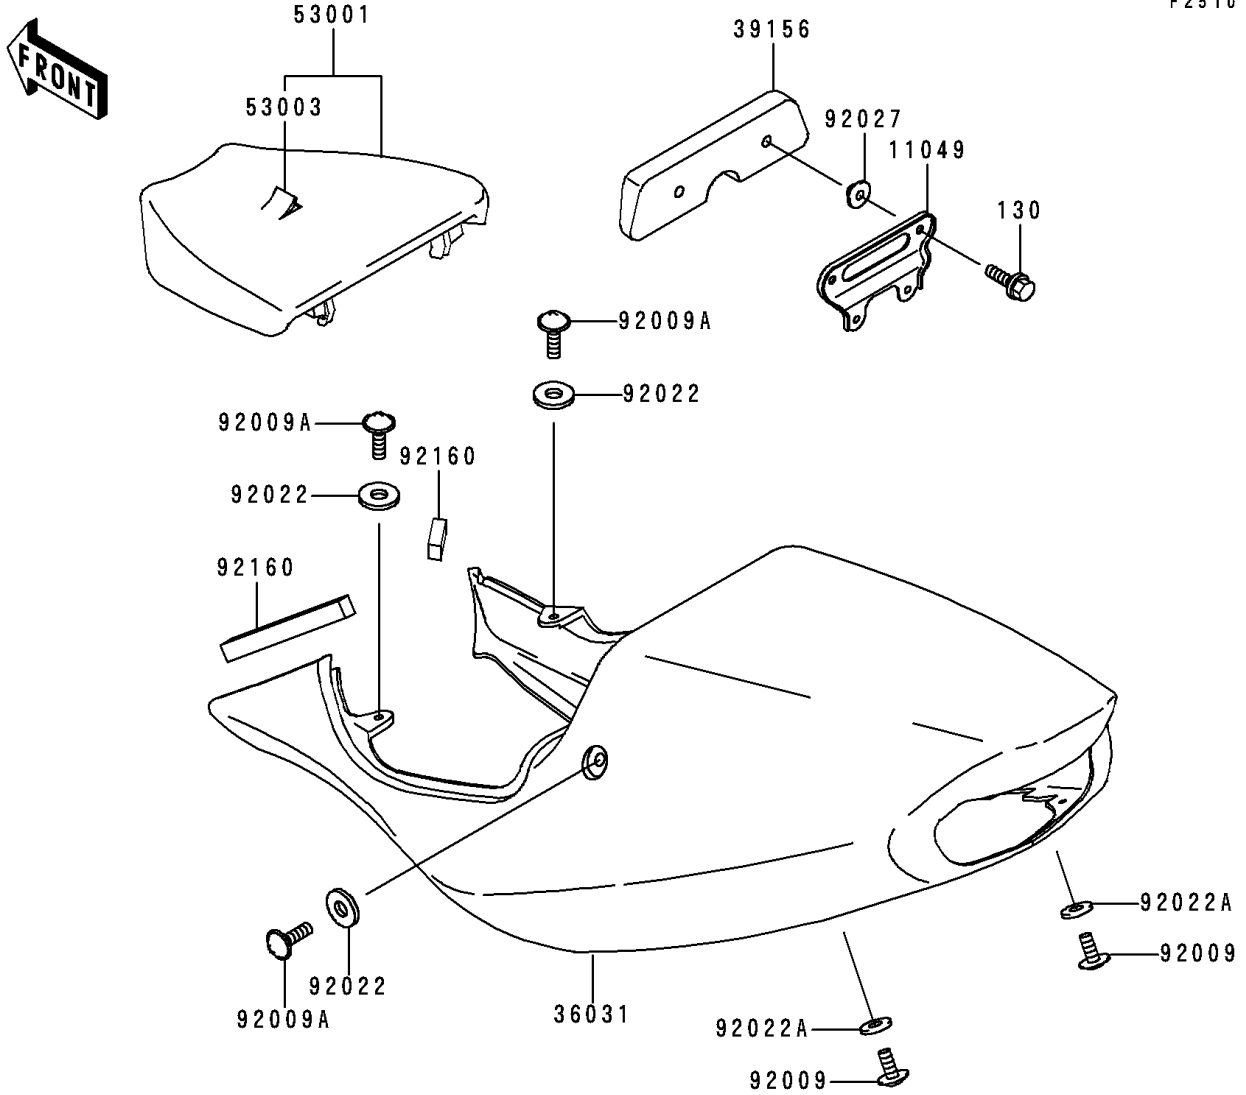

1996 Ninja® ZX™-7RR PARTS DIAGRAM

Seat

F 25 10

1996 Ninja® ZX™-7RR PARTS LIST

Seat

ITEM NAME	PART NUMBER	QUANTITY
BOLT-FLANGED (Ref # 130)	130J0620	2
BRACKET,SEAT PAD (Ref # 11049)	11049-1361	1
COVER-SIDE,J.S.VIOLET (Ref # 36031)	36031-5071-23	1
PAD,SEAT COVER,BLACK (Ref # 39156)	39156-1228-MA	1
SEAT-ASSY,FR,BLACK (Ref # 53001)	53001-1792-MA	1
LEATHER,FRONT SEAT,BLACK (Ref # 53003)	53003-1345-MA	1
SCREW,5X16 (Ref # 92009)	92009-1654	2
SCREW,6X18 (Ref # 92009A)	92009-1663	4
WASHER,6.5X16X1 (Ref # 92022)	92022-1143	4
WASHER,NYLON,5.3X11.5X1.5 (Ref # 92022A)	92022-1521	2
COLLAR,L=7.4 (Ref # 92027)	92027-1848	2
DAMPER (Ref # 92160)	92160-1800	2