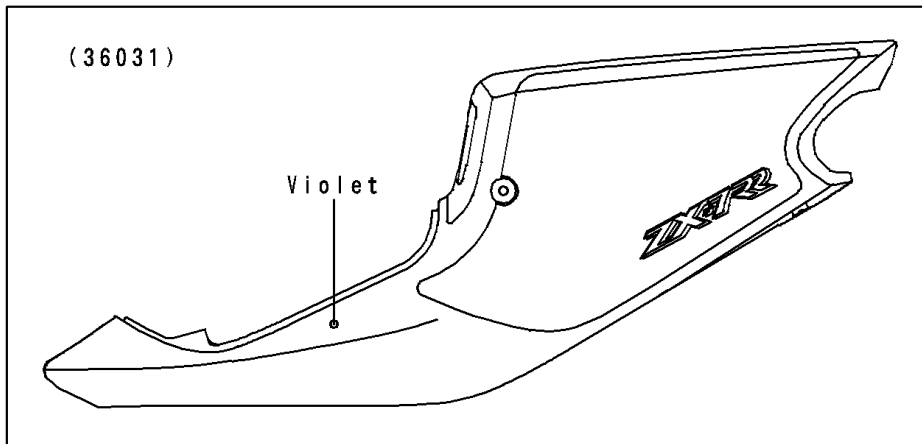

1996 Ninja® ZX™-7RR PARTS DIAGRAM

Seat

F 25 10

1996 Ninja® ZX™-7RR PARTS LIST

Seat

ITEM NAME	PART NUMBER	QUANTITY
BOLT-FLANGED (Ref # 130)	130J0620	2
BRACKET,SEAT PAD (Ref # 11049)	11049-1361	1
COVER-SIDE,J.S.VIOLET (Ref # 36031)	36031-5071-23	1
PAD,SEAT COVER,BLACK (Ref # 39156)	39156-1228-MA	1
SEAT-ASSY,FR,BLACK (Ref # 53001)	53001-1792-MA	1
LEATHER,FRONT SEAT,BLACK (Ref # 53003)	53003-1345-MA	1
SCREW,5X16 (Ref # 92009)	92009-1654	2
SCREW,6X18 (Ref # 92009A)	92009-1663	4
WASHER,6.5X16X1 (Ref # 92022)	92022-1143	4
WASHER,NYLON,5.3X11.5X1.5 (Ref # 92022A)	92022-1521	2
COLLAR,L=7.4 (Ref # 92027)	92027-1848	2
DAMPER (Ref # 92160)	92160-1800	2