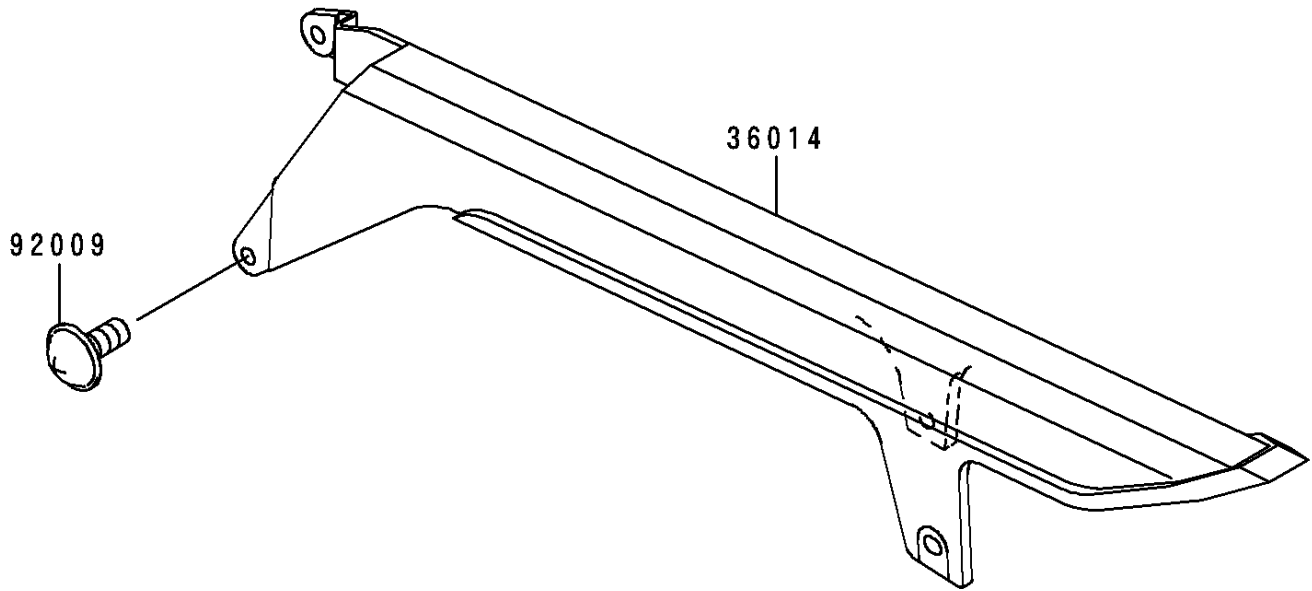

# 1996 Ninja® ZX™-7RR PARTS DIAGRAM

Chain Cover

F 2 6 5 0

## Chain Cover

ITEM NAME	PART NUMBER	QUANTITY
CASE-CHAIN (Ref # 36014)	36014-1200	1
SCREW,6X10 (Ref # 92009)	92009-1402	4