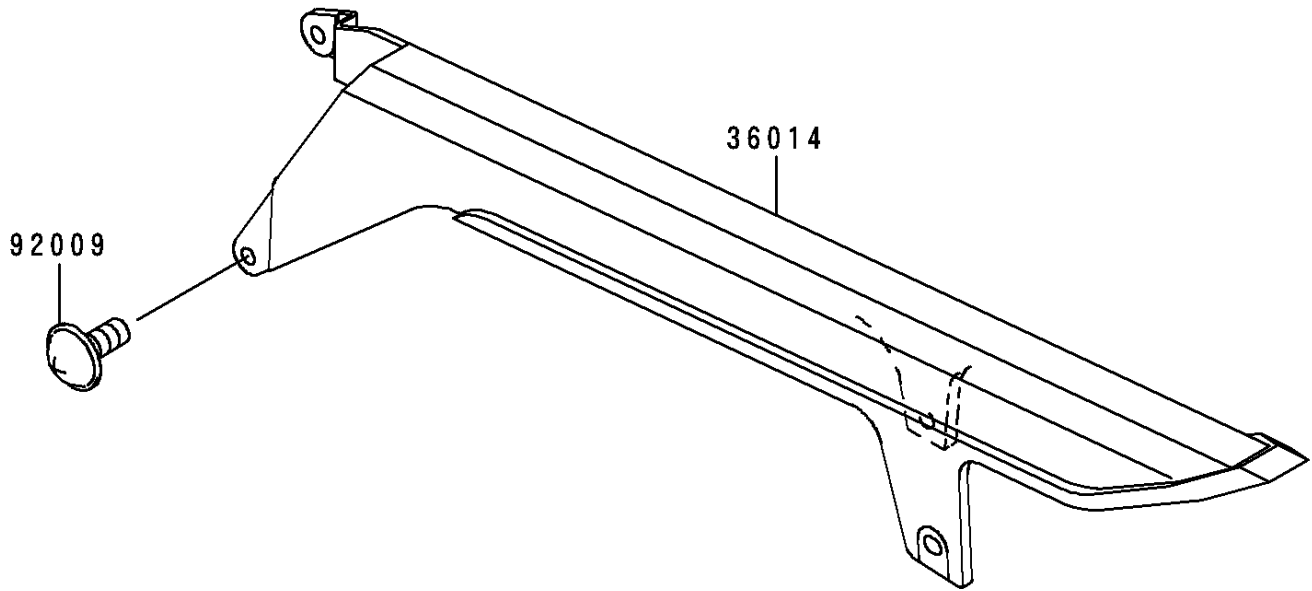

# 1996 Ninja<sup>®</sup> ZX<sup>™</sup>-7RR PARTS DIAGRAM

Chain Cover

F 2 6 5 0

### Chain Cover

ITEM NAME	PART NUMBER	QUANTITY
CASE-CHAIN (Ref # 36014)	36014-1200	1
SCREW,6X10 (Ref # 92009)	92009-1402	4