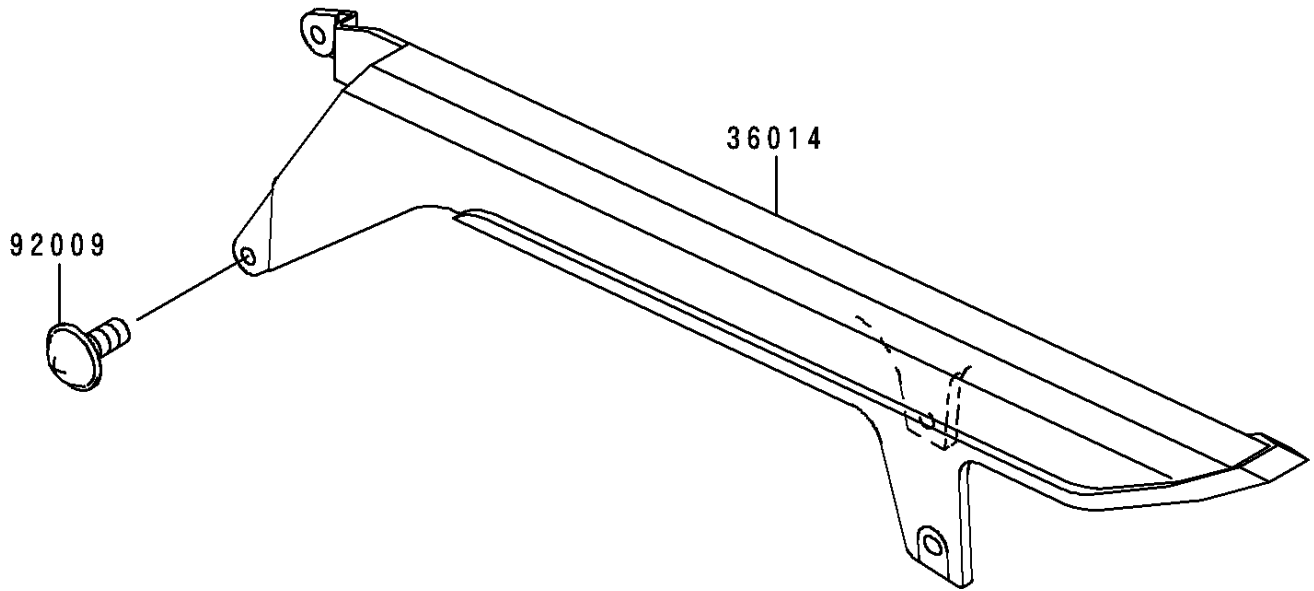

# 1997 Ninja<sup>®</sup> ZX<sup>™</sup>-7RR PARTS DIAGRAM

Chain Cover

F 2 6 5 0

## Chain Cover

ITEM NAME	PART NUMBER	QUANTITY
CASE-CHAIN (Ref # 36014)	36014-1200	1
SCREW,6X10 (Ref # 92009)	92009-1402	4